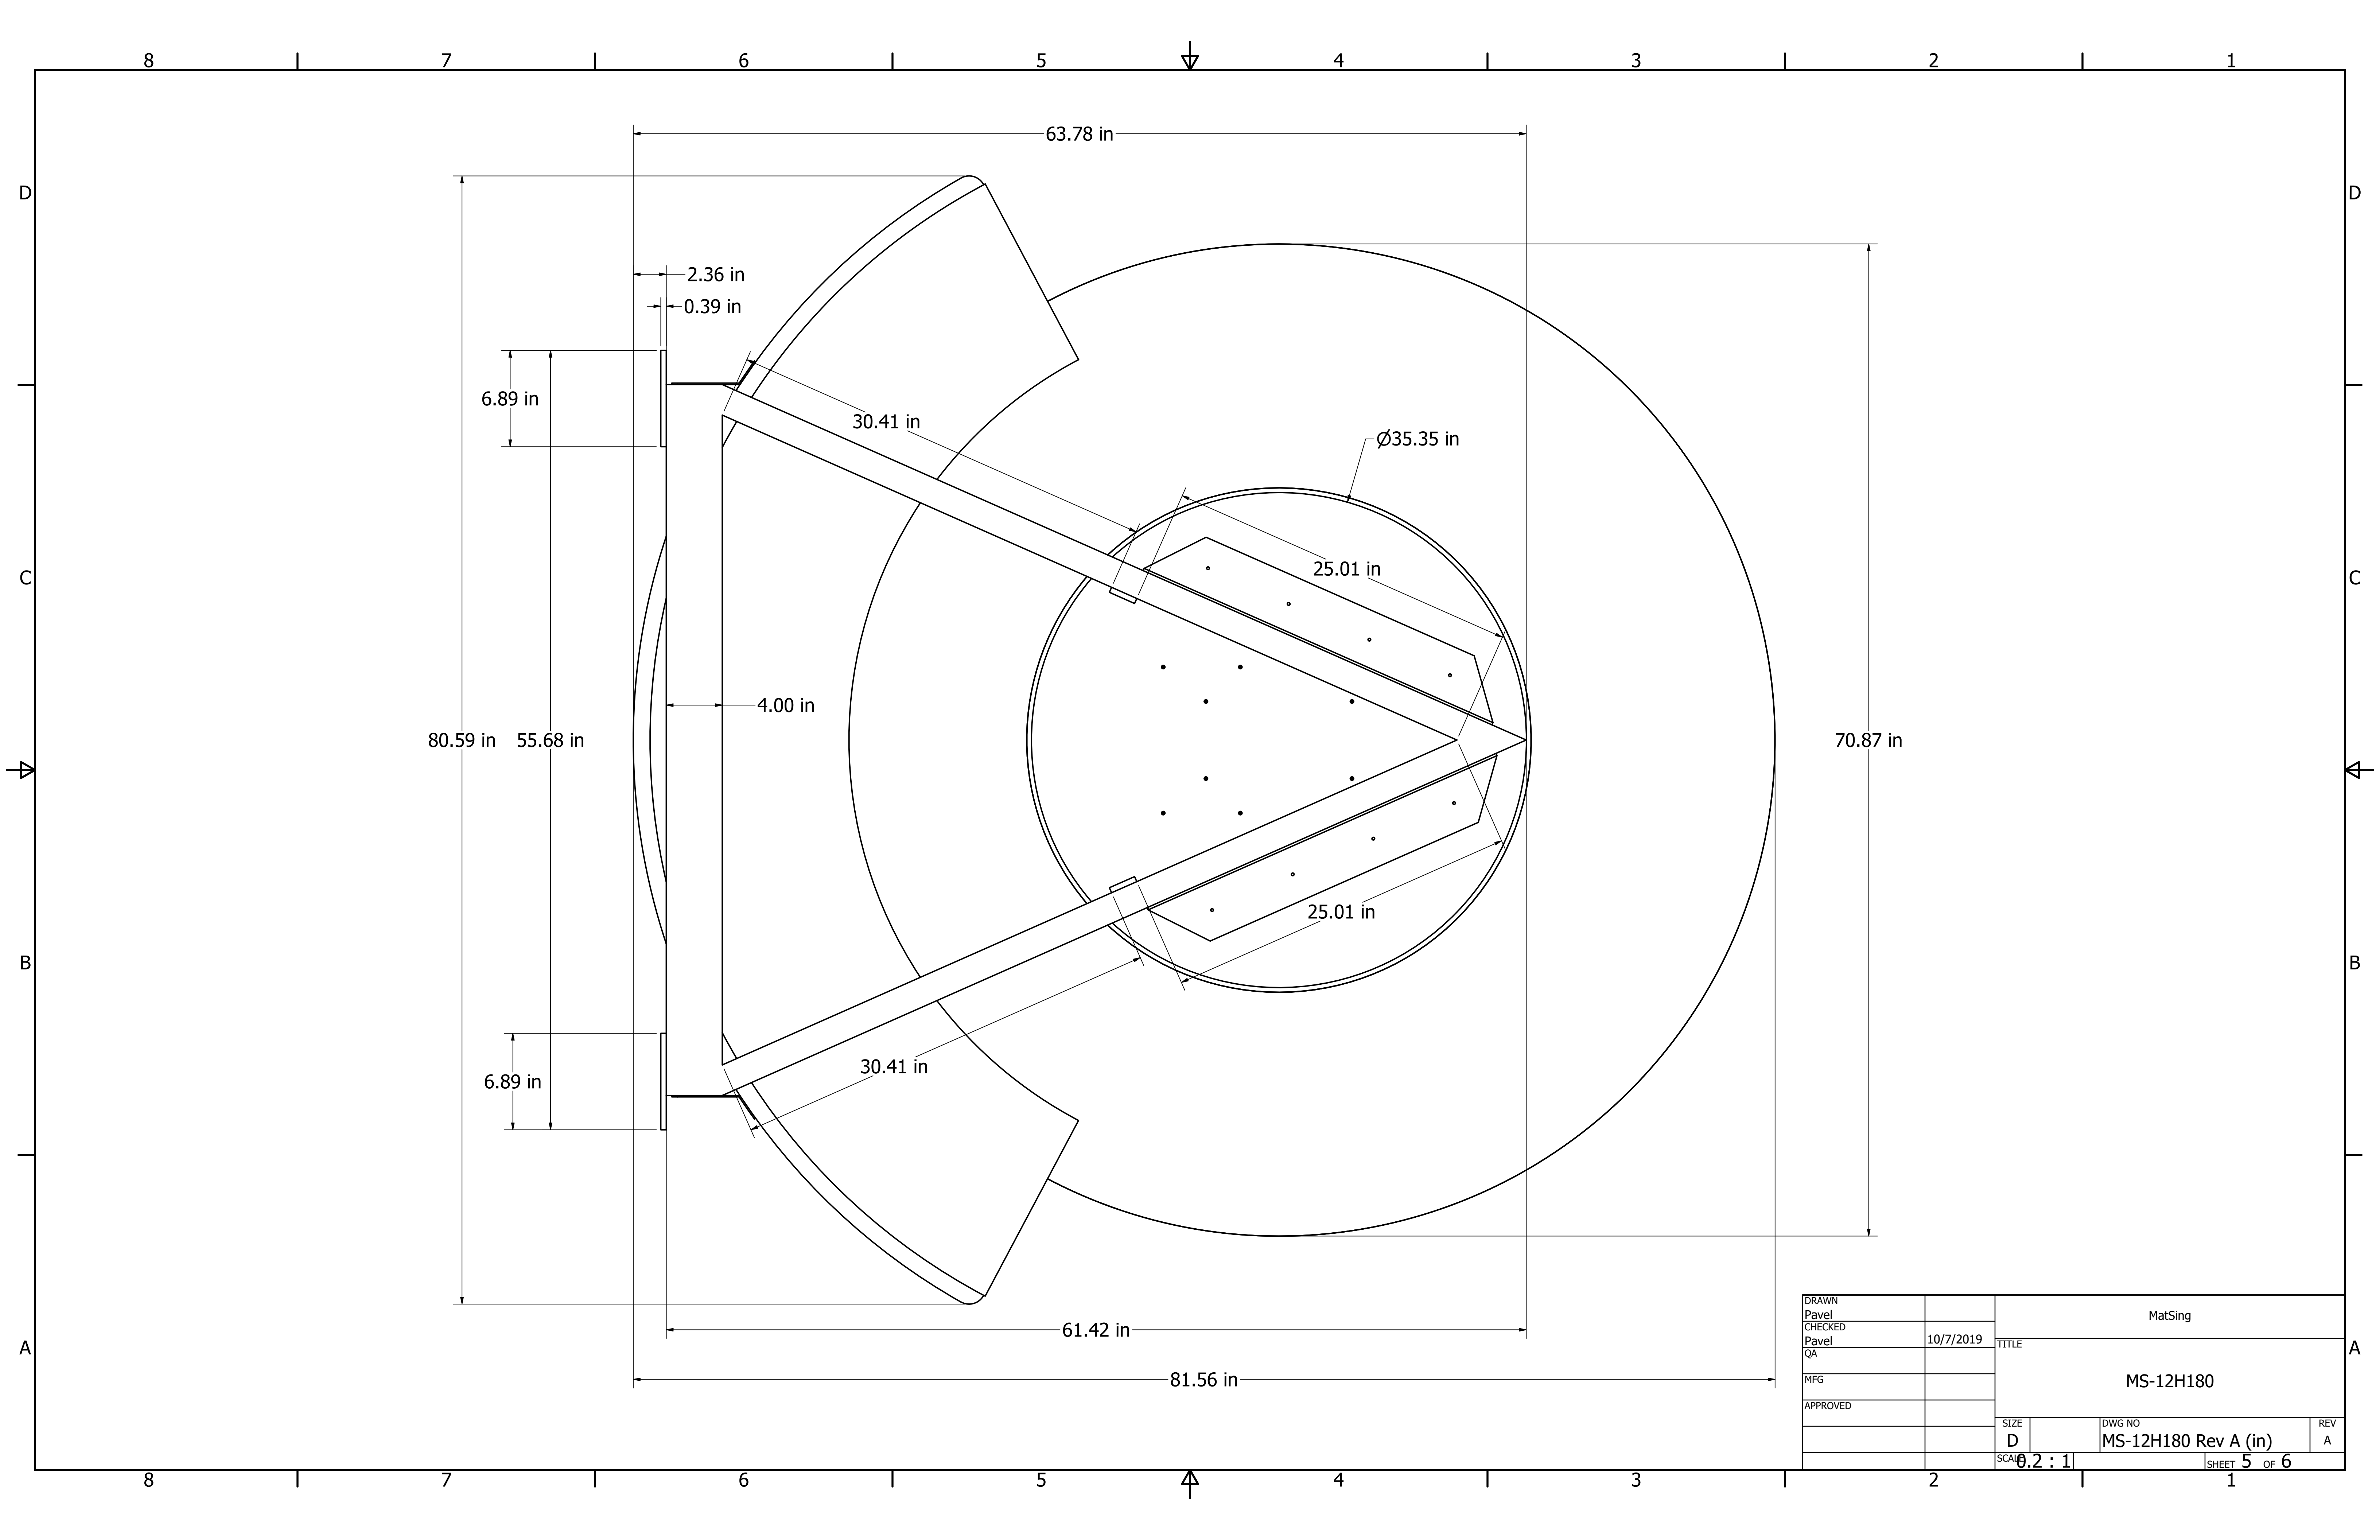

DRAWN Pavel		MatSing		
CHECKED Pavel	10/7/2019	TITLE		
QA		MS-12H180		
MFG		SIZE	DWG NO	REV
APPROVED		D	MS-12H180 Rev A (in)	A
SCALE 0.1 : 1		SHEET 1 OF 6		

DRAWN Pavel		MatSing		
CHECKED Pavel	10/7/2019	TITLE		
QA		MS-12H180		
MFG				
APPROVED				
		SIZE D	DWG NO MS-12H180 Rev A (in)	REV A
		SCALE 0.2 : 1		SHEET 2 OF 6

DRAWN		MatSing		
CHECKED		TITLE		
Pavel	10/7/2019	MS-12H180		
QA		REV A		
MFG		DWG NO		
APPROVED		MS-12H180 Rev A (in)		
		SIZE		REV
		D		A
		SCALE: 0.2 : 1		SHEET 5 OF 6

DRAWN		MatSing		
CHECKED		TITLE		
QA	10/7/2019	MS-12H180		
MFG		REV A		
APPROVED		SIZE	DWG NO	REV
		D	MS-12H180 Rev A (in)	A
		SCALE 0.2 : 1		SHEET 6 OF 6