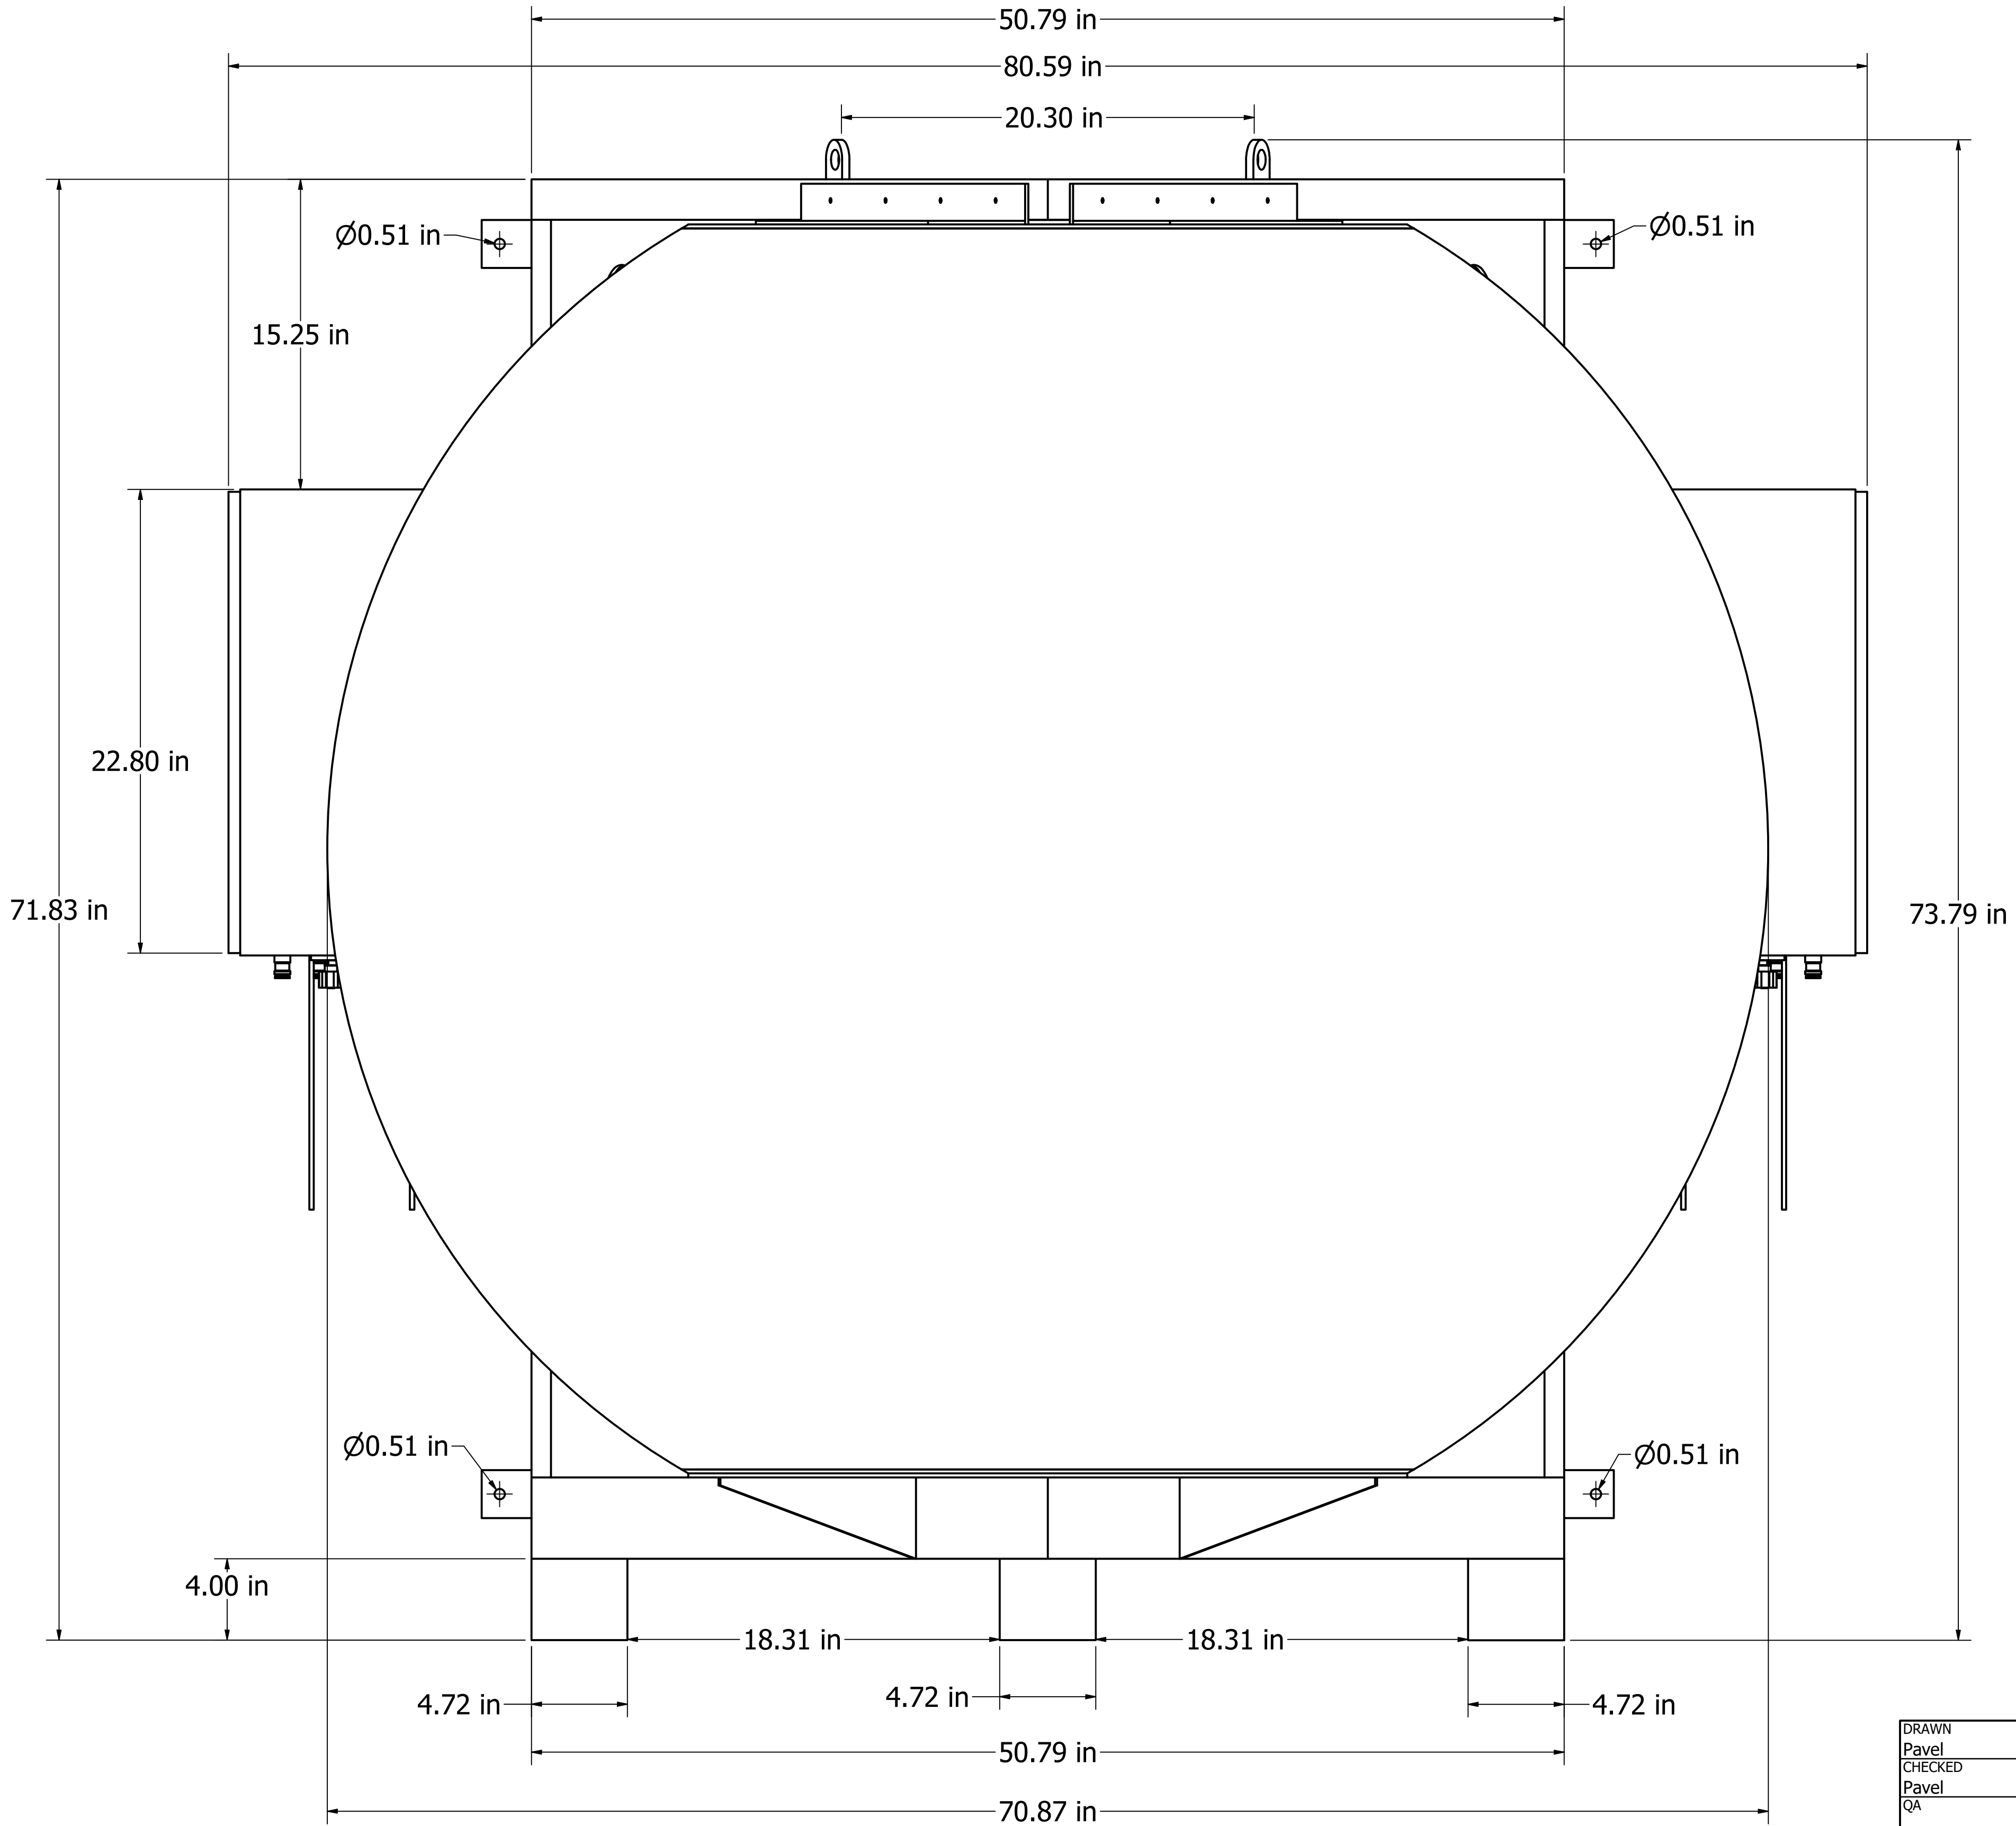

DRAWN Pavel		MatSing		
CHECKED Pavel	10/7/2019	TITLE		
QA		MS-12H180		
MFG		SIZE	DWG NO	REV
APPROVED		D	MS-12H180 Rev A (in)	A
SCALE 0.1 : 1		SHEET 1 OF 6		

DRAWN Pavel		MatSing		
CHECKED Pavel	10/7/2019	TITLE		
QA		MS-12H180		
MFG				
APPROVED				
		SIZE D	DWG NO MS-12H180 Rev A (in)	REV A
		SCALE 0.2 : 1		SHEET 2 OF 6

DRAWN		MatSing		
CHECKED		TITLE		
Pavel	10/7/2019	MS-12H180		
QA		REV A		
MFG		DWG NO		
APPROVED		MS-12H180 Rev A (in)		
		SIZE		REV
		D		A
		SCALE: 0.2 : 1		SHEET 5 OF 6

DRAWN		MatSing		
CHECKED		TITLE		
QA	10/7/2019	MS-12H180		
MFG		REV A		
APPROVED		SIZE	DWG NO	REV
		D	MS-12H180 Rev A (in)	A
		SCALE 0.2 : 1		SHEET 6 OF 6