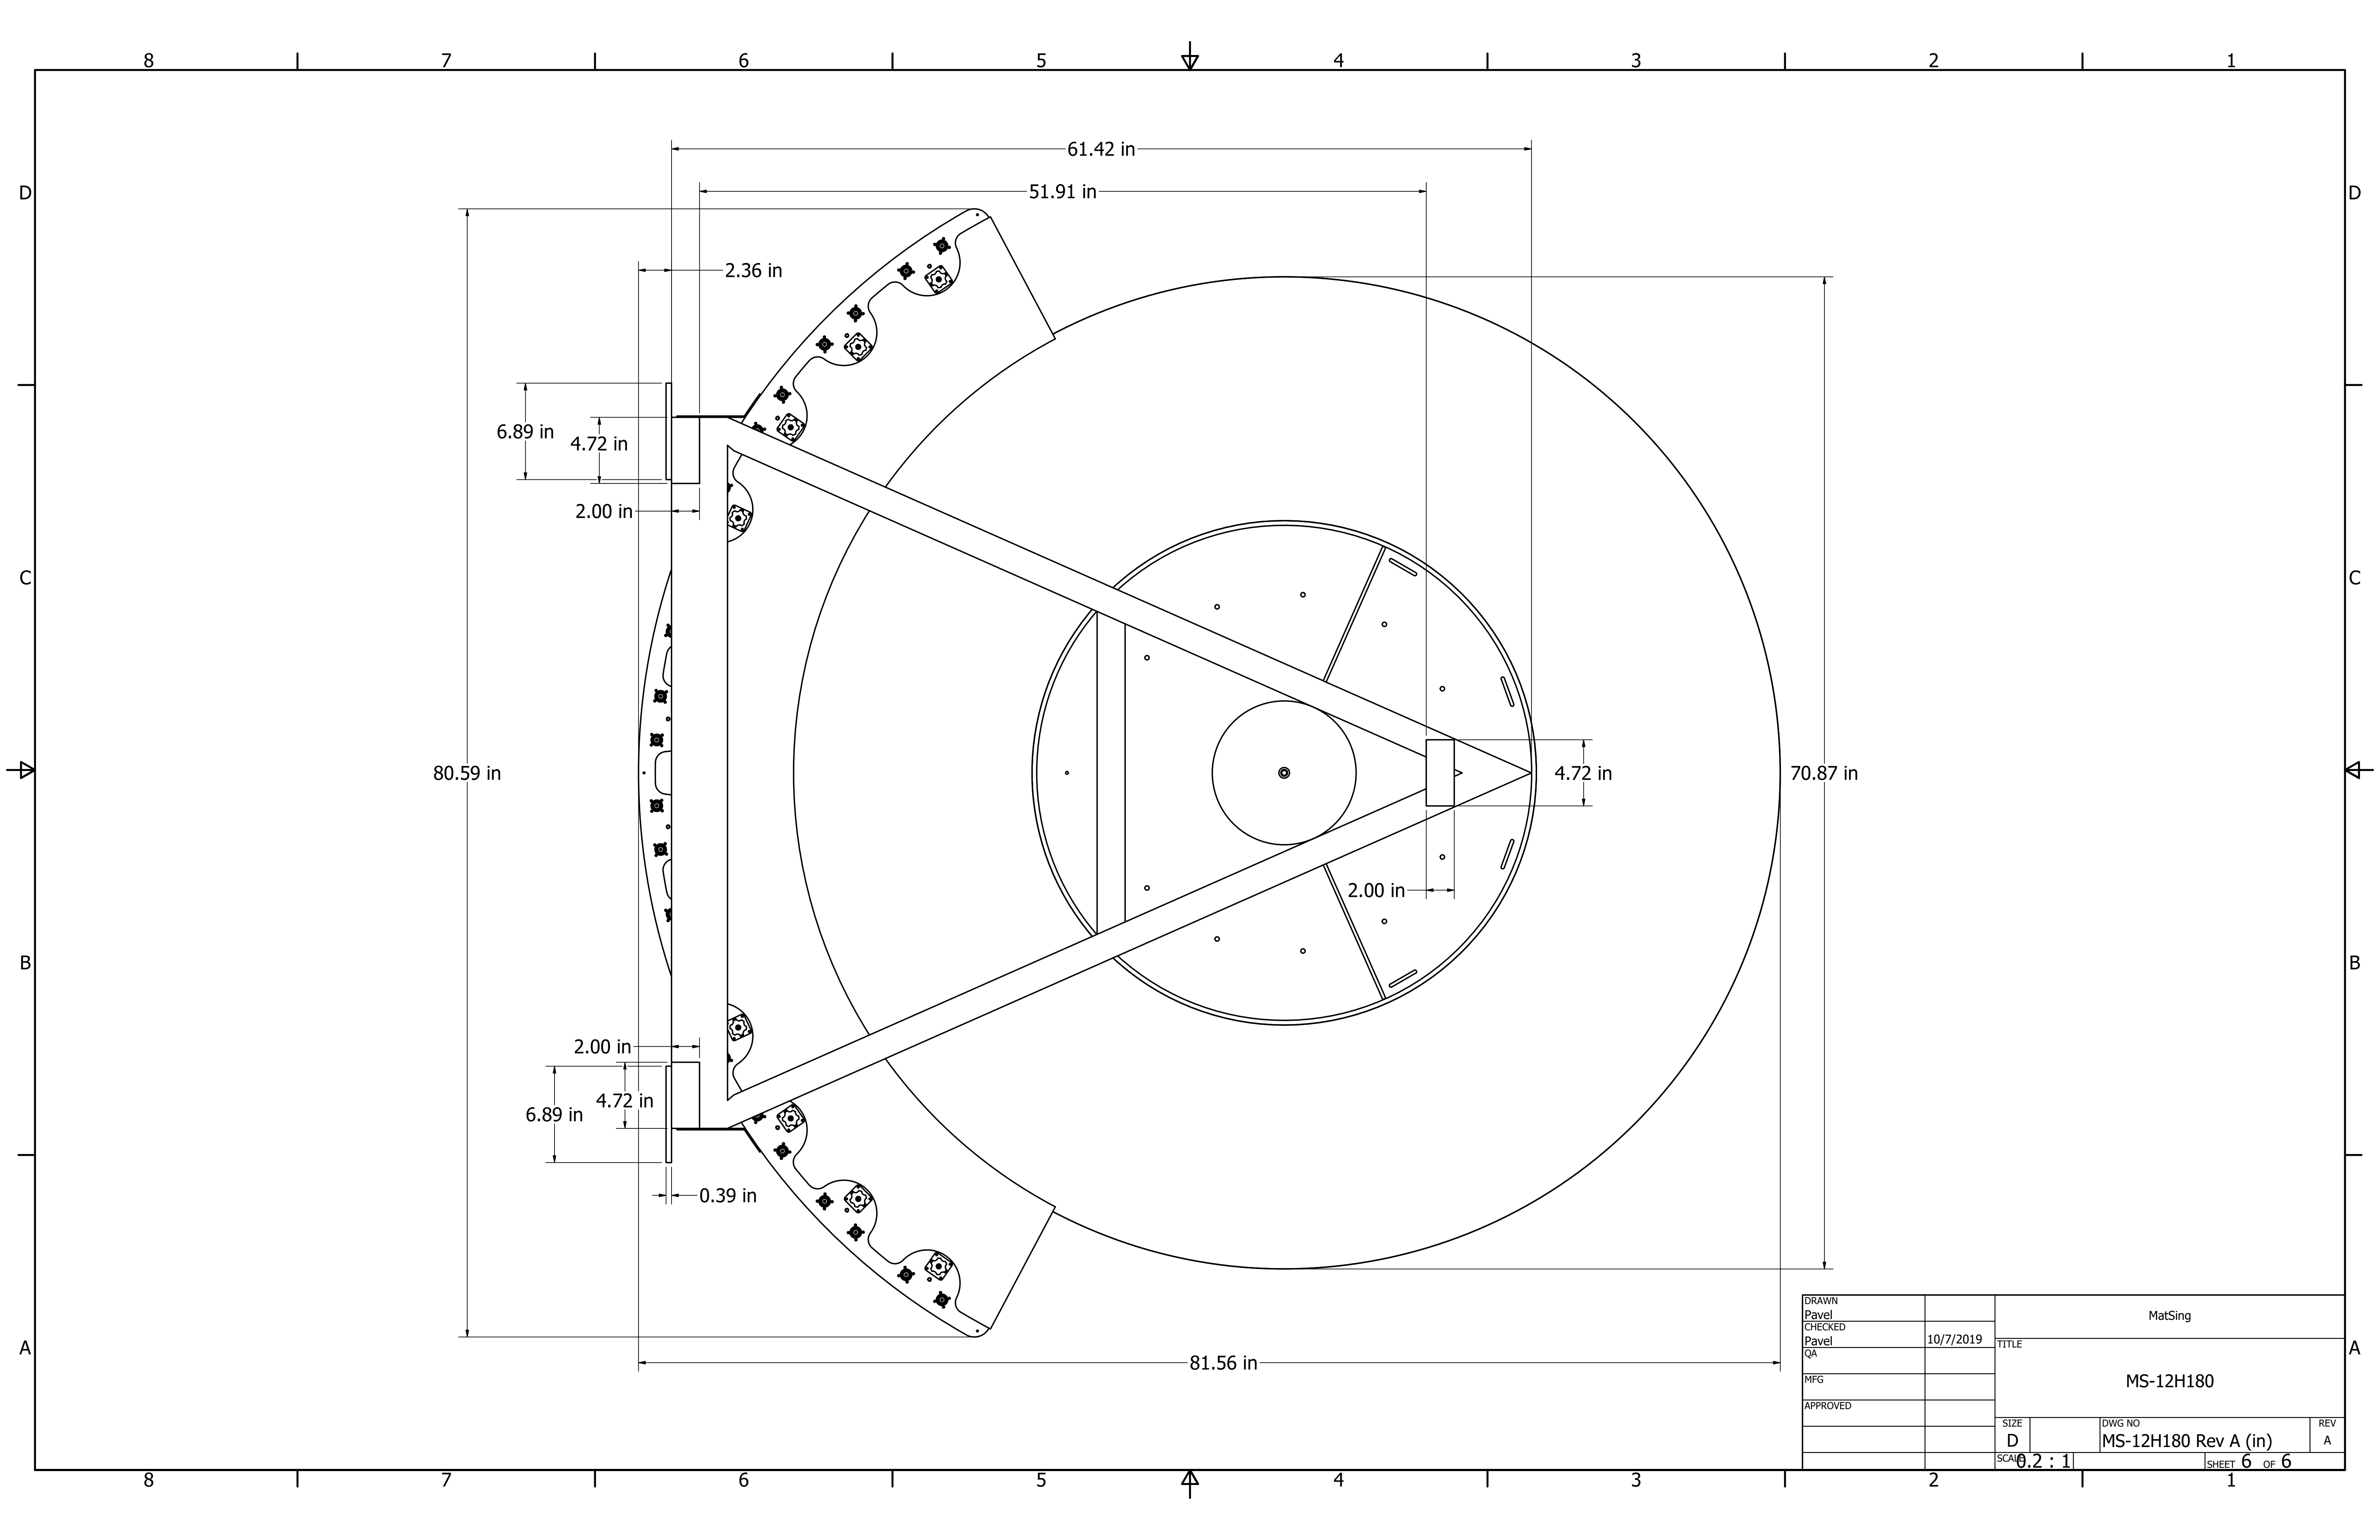

DRAWN Pavel		MatSing		
CHECKED Pavel	10/7/2019	TITLE		
QA		MS-12H180		
MFG		SIZE	DWG NO	REV
APPROVED		D	MS-12H180 Rev A (in)	A
SCALE 0.1 : 1		SHEET 1 OF 6		

DRAWN Pavel		MatSing		
CHECKED Pavel	10/7/2019	TITLE		
QA		MS-12H180		
MFG				
APPROVED				
		SIZE D	DWG NO MS-12H180 Rev A (in)	REV A
		SCALE 0.2 : 1		SHEET 2 OF 6

DRAWN		MatSing		
CHECKED		TITLE		
Pavel	10/7/2019	MS-12H180		
QA		REV A		
MFG		DWG NO		
APPROVED		MS-12H180 Rev A (in)		
		SIZE		REV
		D		A
		SCALE: 0.2 : 1		SHEET 5 OF 6

DRAWN		MatSing		
CHECKED		TITLE		
QA	10/7/2019	MS-12H180		
MFG		REV A		
APPROVED		SIZE	DWG NO	REV
		D	MS-12H180 Rev A (in)	A
		SCALE 0.2 : 1		SHEET 6 OF 6