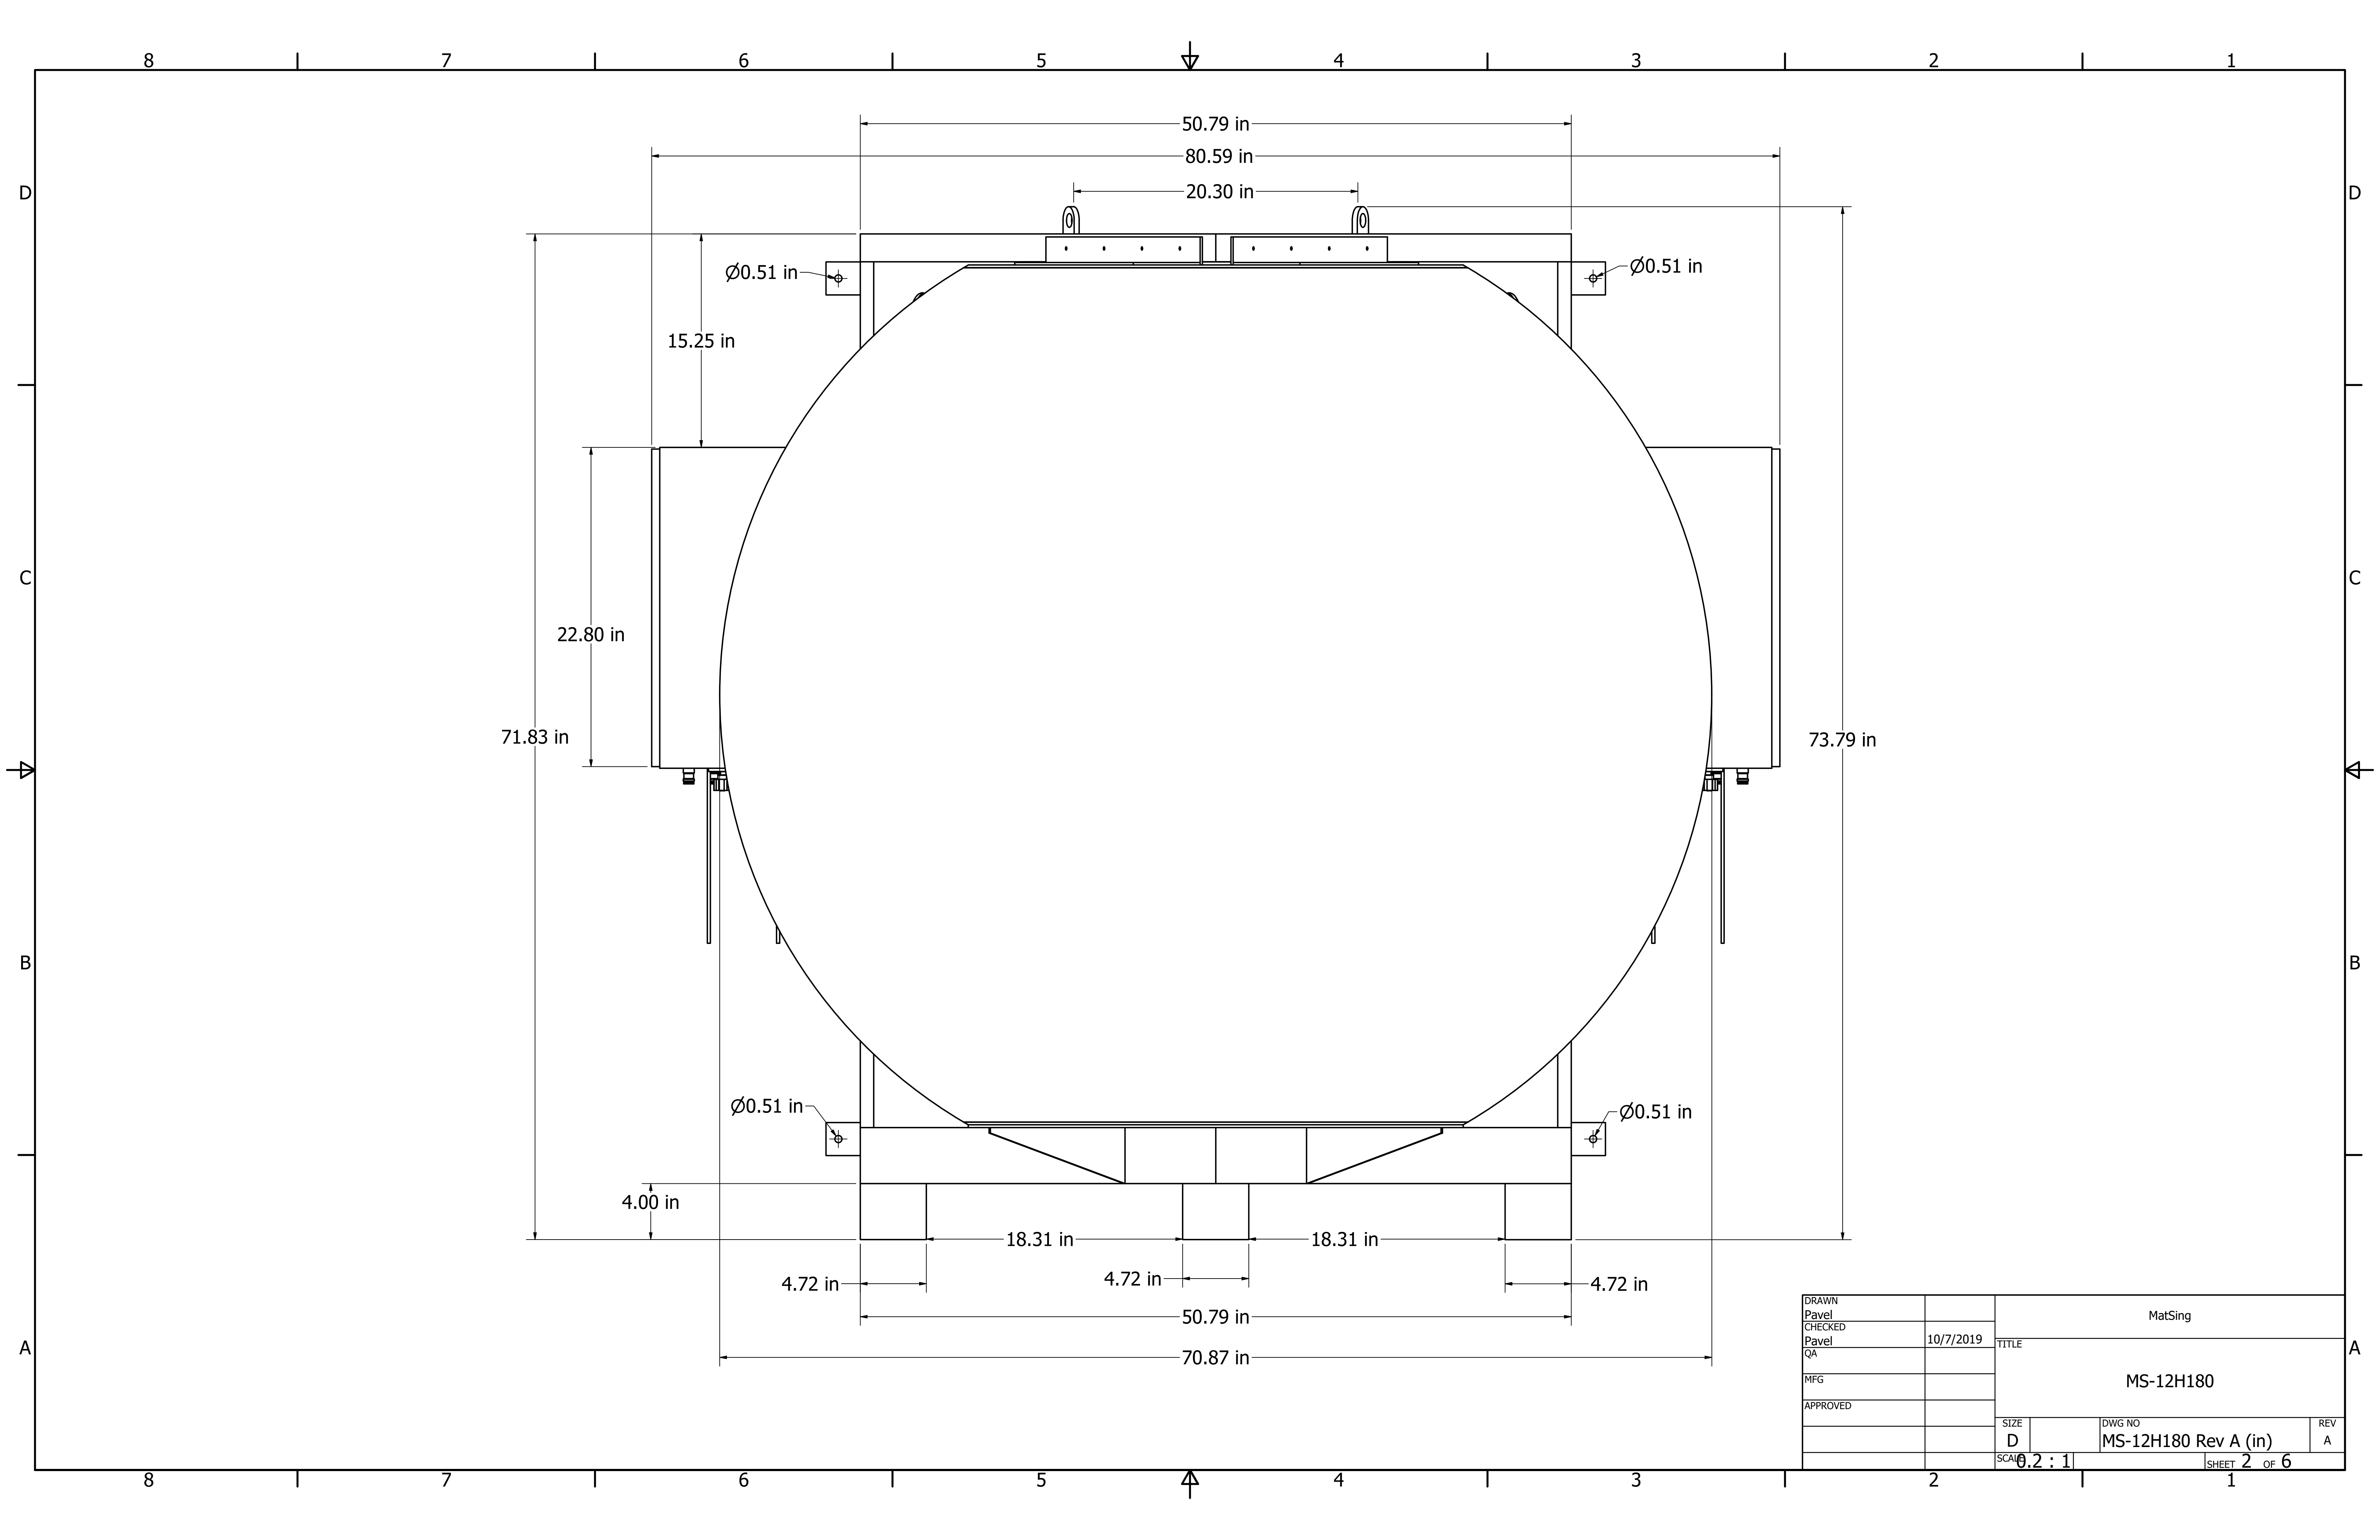

DRAWN Pavel		MatSing		
CHECKED Pavel	10/7/2019	TITLE		
QA		MS-12H180		
MFG		SIZE	DWG NO	REV
APPROVED		D	MS-12H180 Rev A (in)	A
SCALE 0.1 : 1		SHEET 1 OF 6		

DRAWN Pavel		MatSing		
CHECKED Pavel	10/7/2019	TITLE		
QA		MS-12H180		
MFG				
APPROVED				
		SIZE D	DWG NO MS-12H180 Rev A (in)	REV A
		SCALE 0.2 : 1		SHEET 2 OF 6

DRAWN		MatSing		
CHECKED		TITLE		
Pavel	10/7/2019	MS-12H180		
QA		REV A		
MFG		DWG NO		
APPROVED		MS-12H180 Rev A (in)		
		SIZE		REV
		D		A
		SCALE: 0.2 : 1		SHEET 5 OF 6

DRAWN		MatSing		
CHECKED		TITLE		
QA	10/7/2019	MS-12H180		
MFG		REV A		
APPROVED		SIZE	DWG NO	REV
		D	MS-12H180 Rev A (in)	A
		SCALE 0.2 : 1		SHEET 6 OF 6