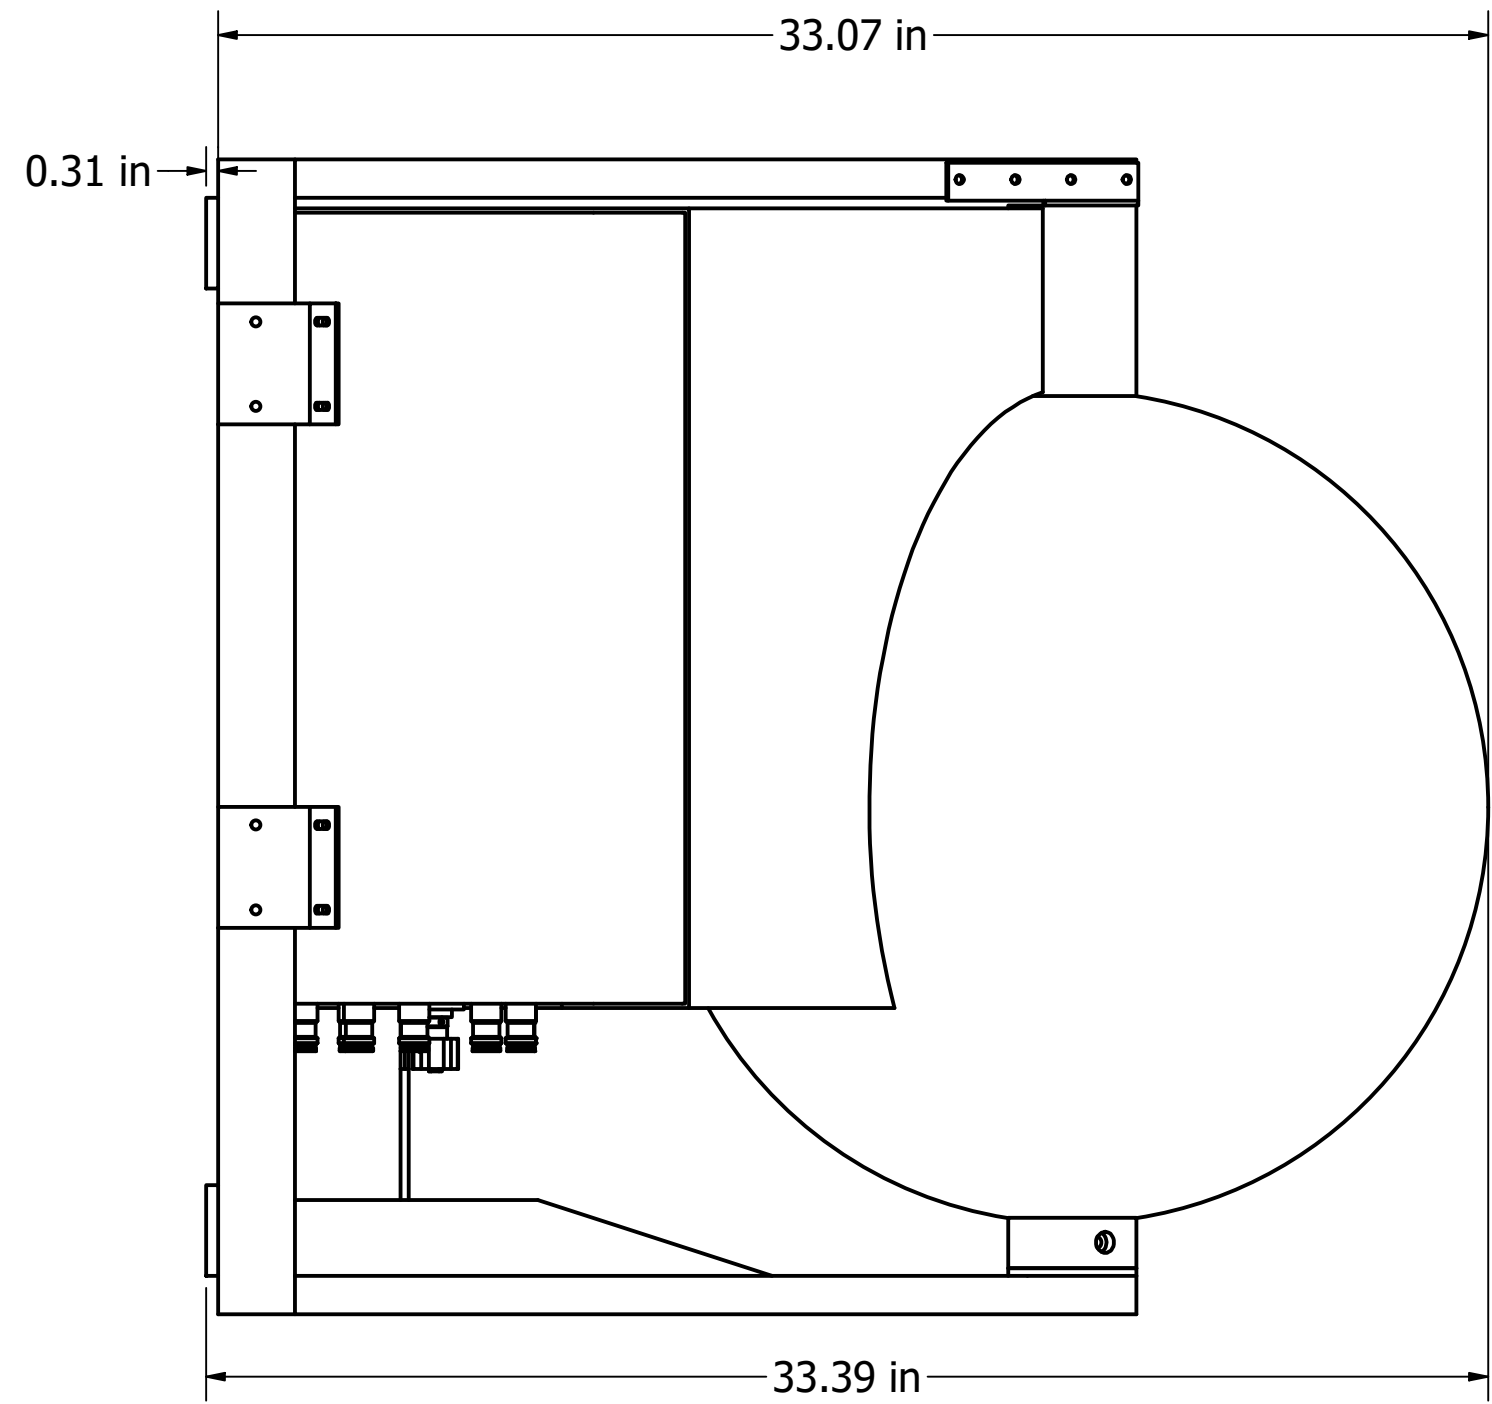

4

3

2

1

DRAWN Alexandre		MatSing		
CHECKED Pavel	30/1/2019	TITLE		
QA		MS-4.2DB60-A		
MFG		SIZE C	DWG NO MS-4.2DB60 - Rev A	REV A
APPROVED		SCALE	SHEET 1 OF 5	

4

3

2

1

DRAWN Alexandre		MatSing		
CHECKED Pavel	30/1/2019	TITLE		
QA		MS-4.2DB60-A		
MFG		SIZE C	DWG NO MS-4.2DB60 - Rev A	REV A
APPROVED		SCALE	SHEET 3 OF 5	

DRAWN Alexandre		MatSing		
CHECKED Pavel	30/1/2019	TITLE		
QA		MS-4.2DB60-A		
MFG		SIZE C	DWG NO MS-4.2DB60 - Rev A	REV A
APPROVED		SCALE	SHEET 4 OF 5	

DRAWN Alexandre		MatSing		
CHECKED Pavel	30/1/2019	TITLE		
QA		MS-4.2DB60-A		
MFG		SIZE C	DWG NO MS-4.2DB60 - Rev A	REV A
APPROVED		SCALE	SHEET 5 OF 5	