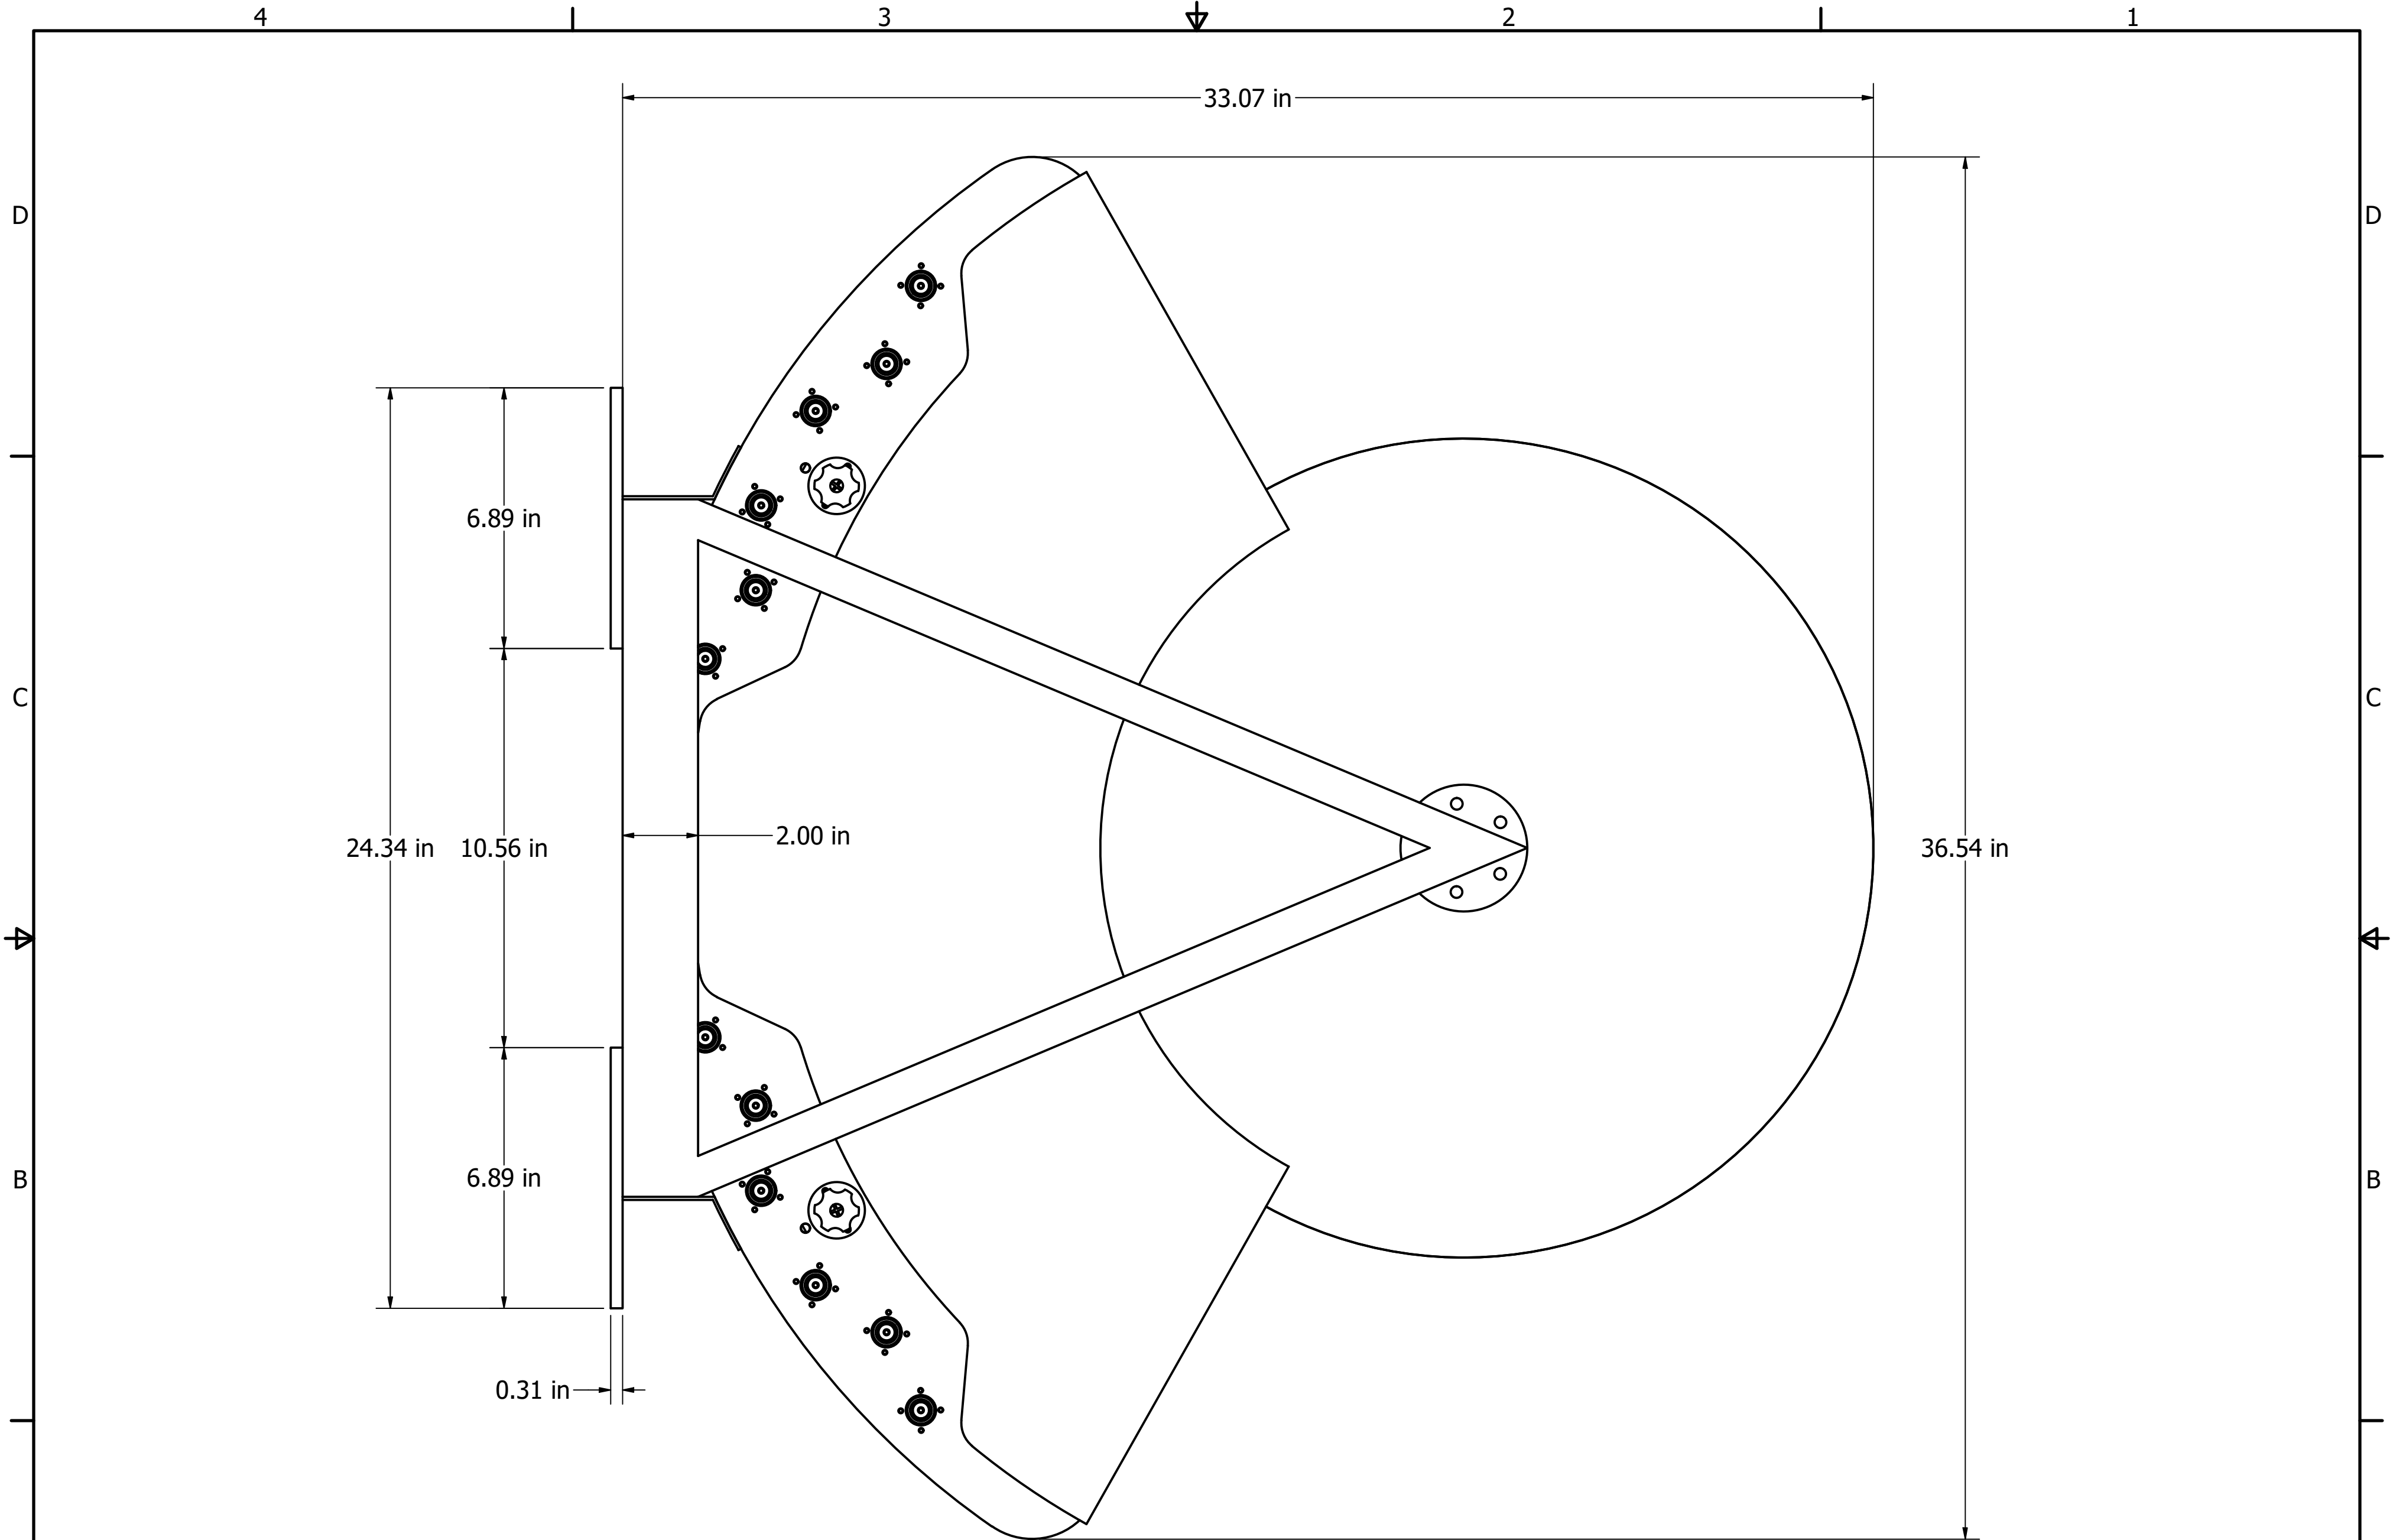

4

3

2

1

DRAWN Alexandre		MatSing		
CHECKED Pavel	30/1/2019	TITLE		
QA		MS-4.2DB60-A		
MFG		SIZE C	DWG NO MS-4.2DB60 - Rev A	REV A
APPROVED		SCALE	SHEET 1 OF 5	

4

3

2

1

DRAWN Alexandre		MatSing		
CHECKED Pavel	30/1/2019	TITLE		
QA		MS-4.2DB60-A		
MFG		SIZE C	DWG NO MS-4.2DB60 - Rev A	REV A
APPROVED		SCALE	SHEET 3 OF 5	

DRAWN Alexandre		MatSing		
CHECKED Pavel	30/1/2019	TITLE		
QA		MS-4.2DB60-A		
MFG		SIZE C	DWG NO MS-4.2DB60 - Rev A	REV A
APPROVED		SCALE	SHEET 4 OF 5	

DRAWN Alexandre		MatSing		
CHECKED Pavel	30/1/2019	TITLE		
QA		MS-4.2DB60-A		
MFG		SIZE C	DWG NO MS-4.2DB60 - Rev A	REV A
APPROVED		SCALE	SHEET 5 OF 5	