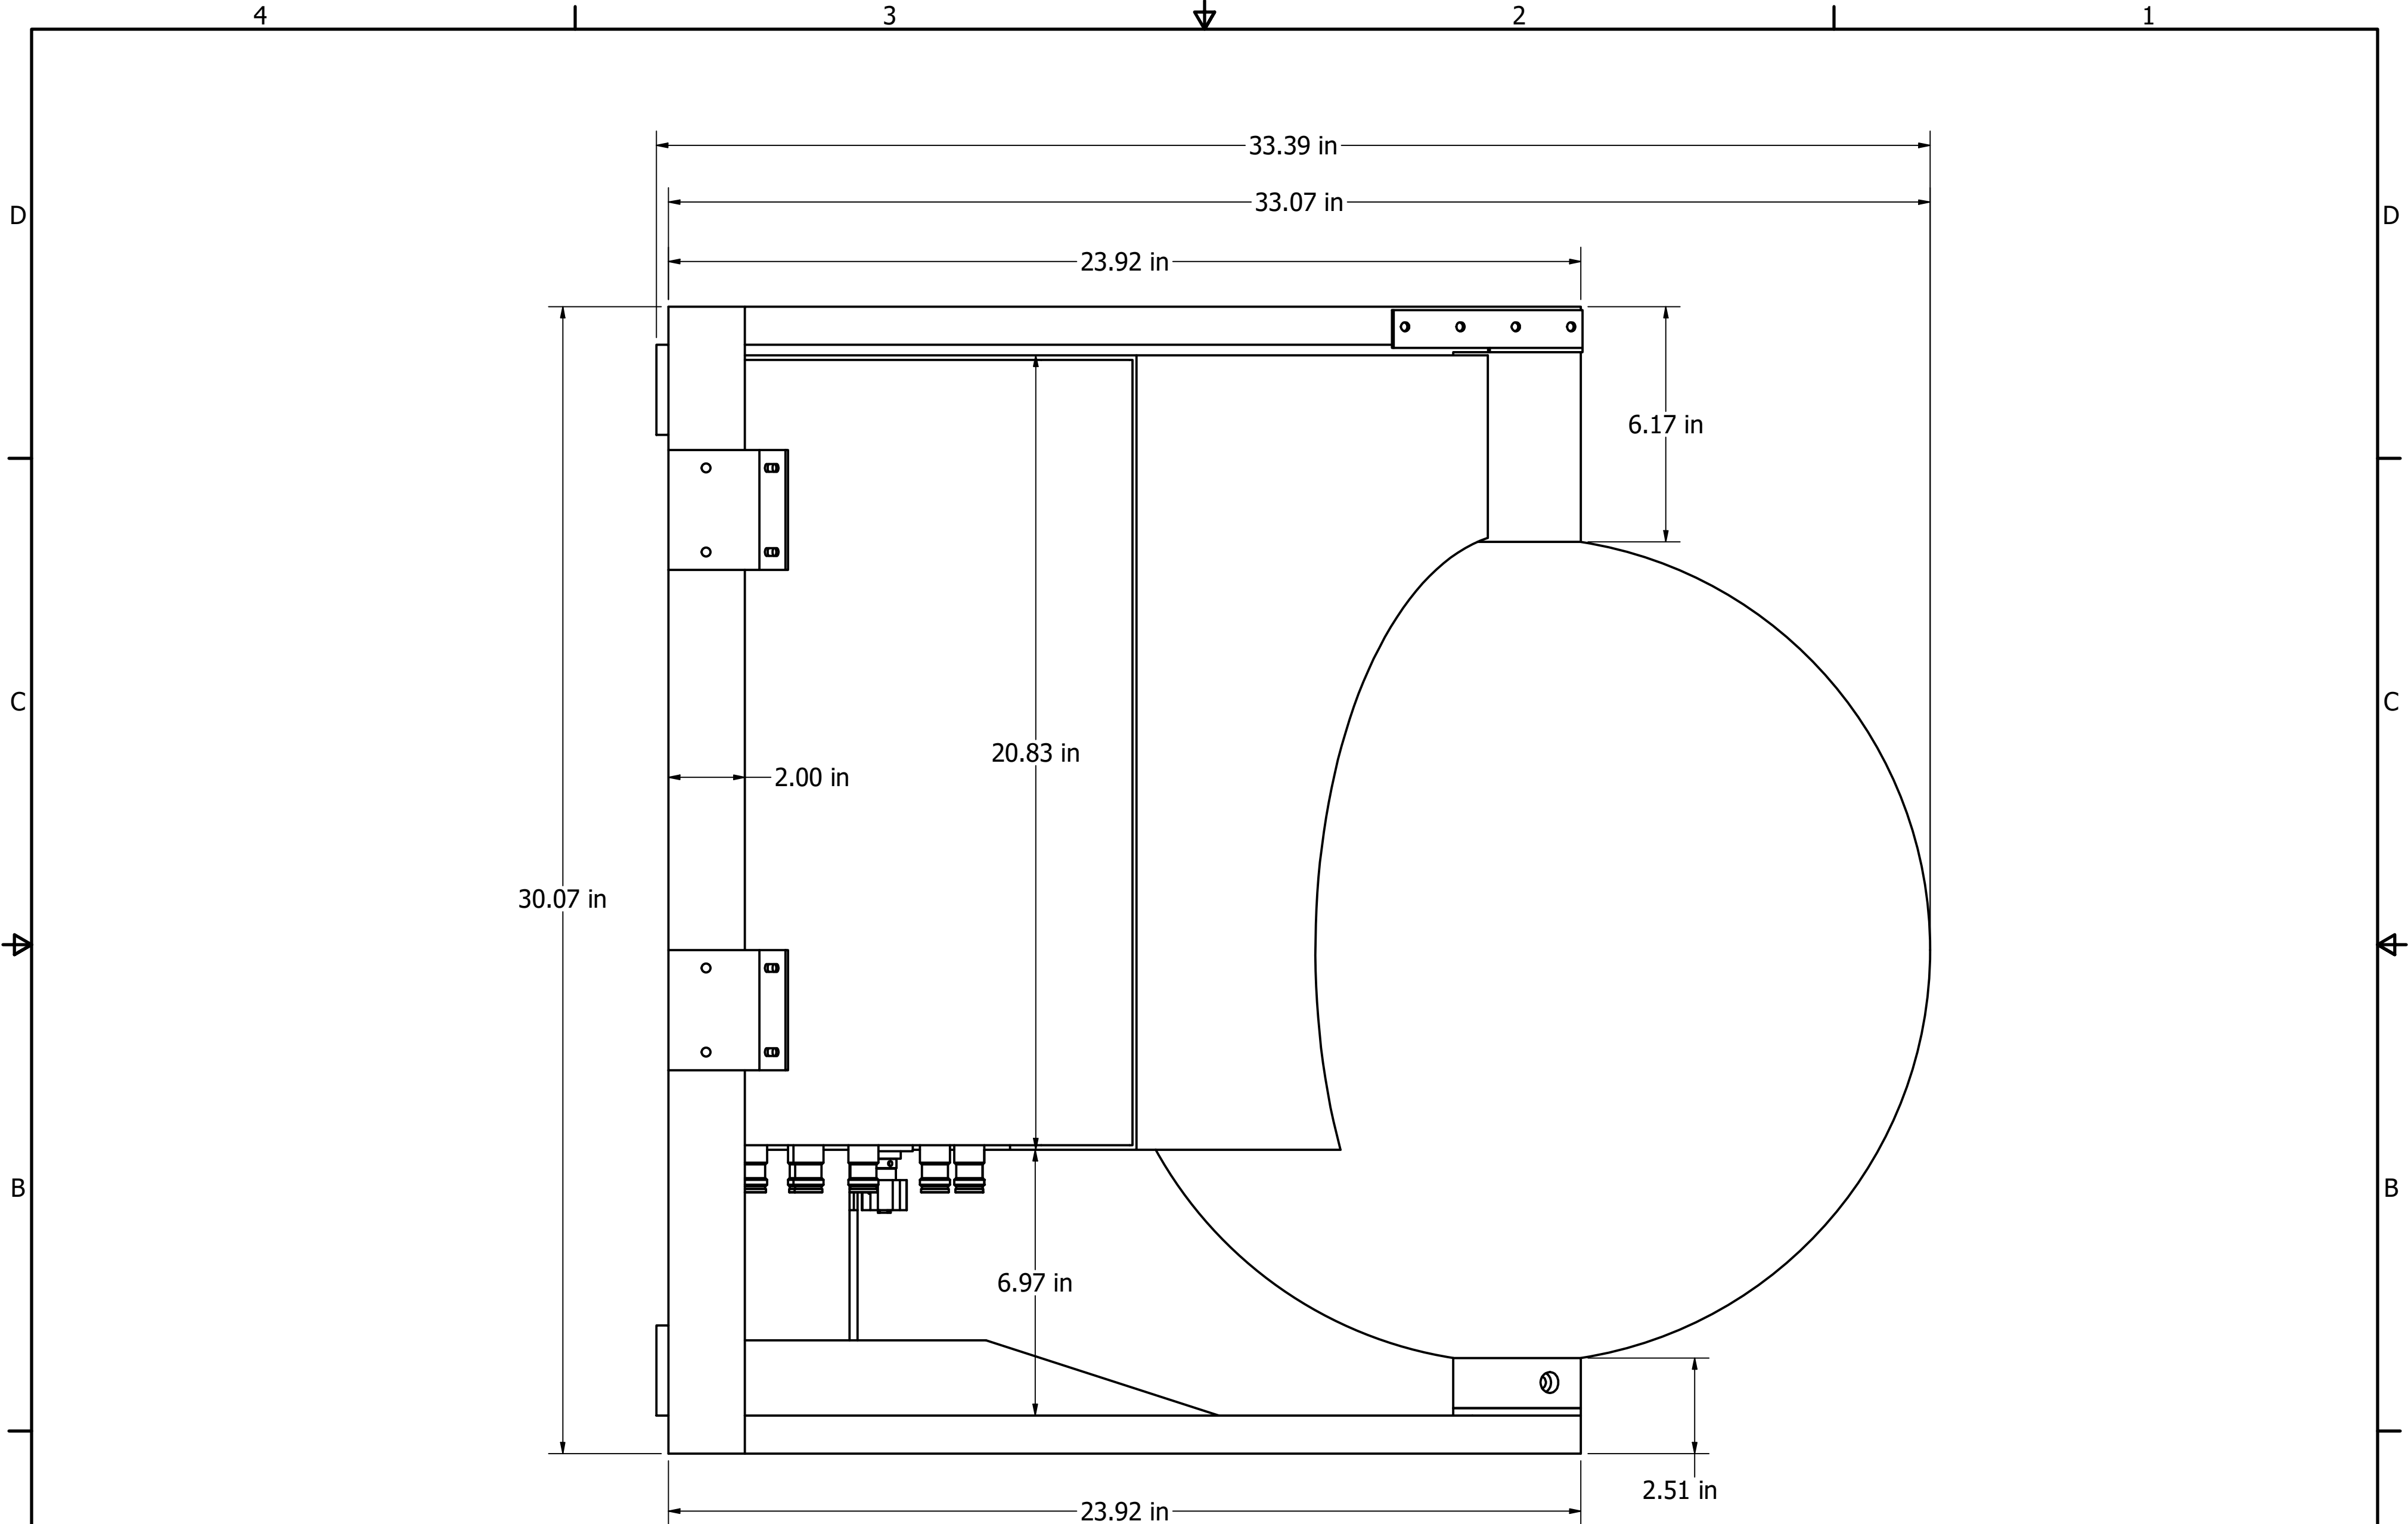

4

3

2

1

DRAWN Alexandre		MatSing		
CHECKED Pavel	30/1/2019	TITLE		
QA		MS-4.2DB60-A		
MFG		SIZE C	DWG NO MS-4.2DB60 - Rev A	REV A
APPROVED		SCALE	SHEET 1 OF 5	

4

3

2

1

DRAWN Alexandre		MatSing		
CHECKED Pavel	30/1/2019	TITLE		
QA		MS-4.2DB60-A		
MFG		SIZE C	DWG NO MS-4.2DB60 - Rev A	REV A
APPROVED		SCALE	SHEET 3 OF 5	

DRAWN Alexandre		MatSing		
CHECKED Pavel	30/1/2019	TITLE		
QA		MS-4.2DB60-A		
MFG		SIZE C	DWG NO MS-4.2DB60 - Rev A	REV A
APPROVED		SCALE	SHEET 4 OF 5	

DRAWN Alexandre		MatSing		
CHECKED Pavel	30/1/2019	TITLE		
QA		MS-4.2DB60-A		
MFG		SIZE C	DWG NO MS-4.2DB60 - Rev A	REV A
APPROVED		SCALE	SHEET 5 OF 5	