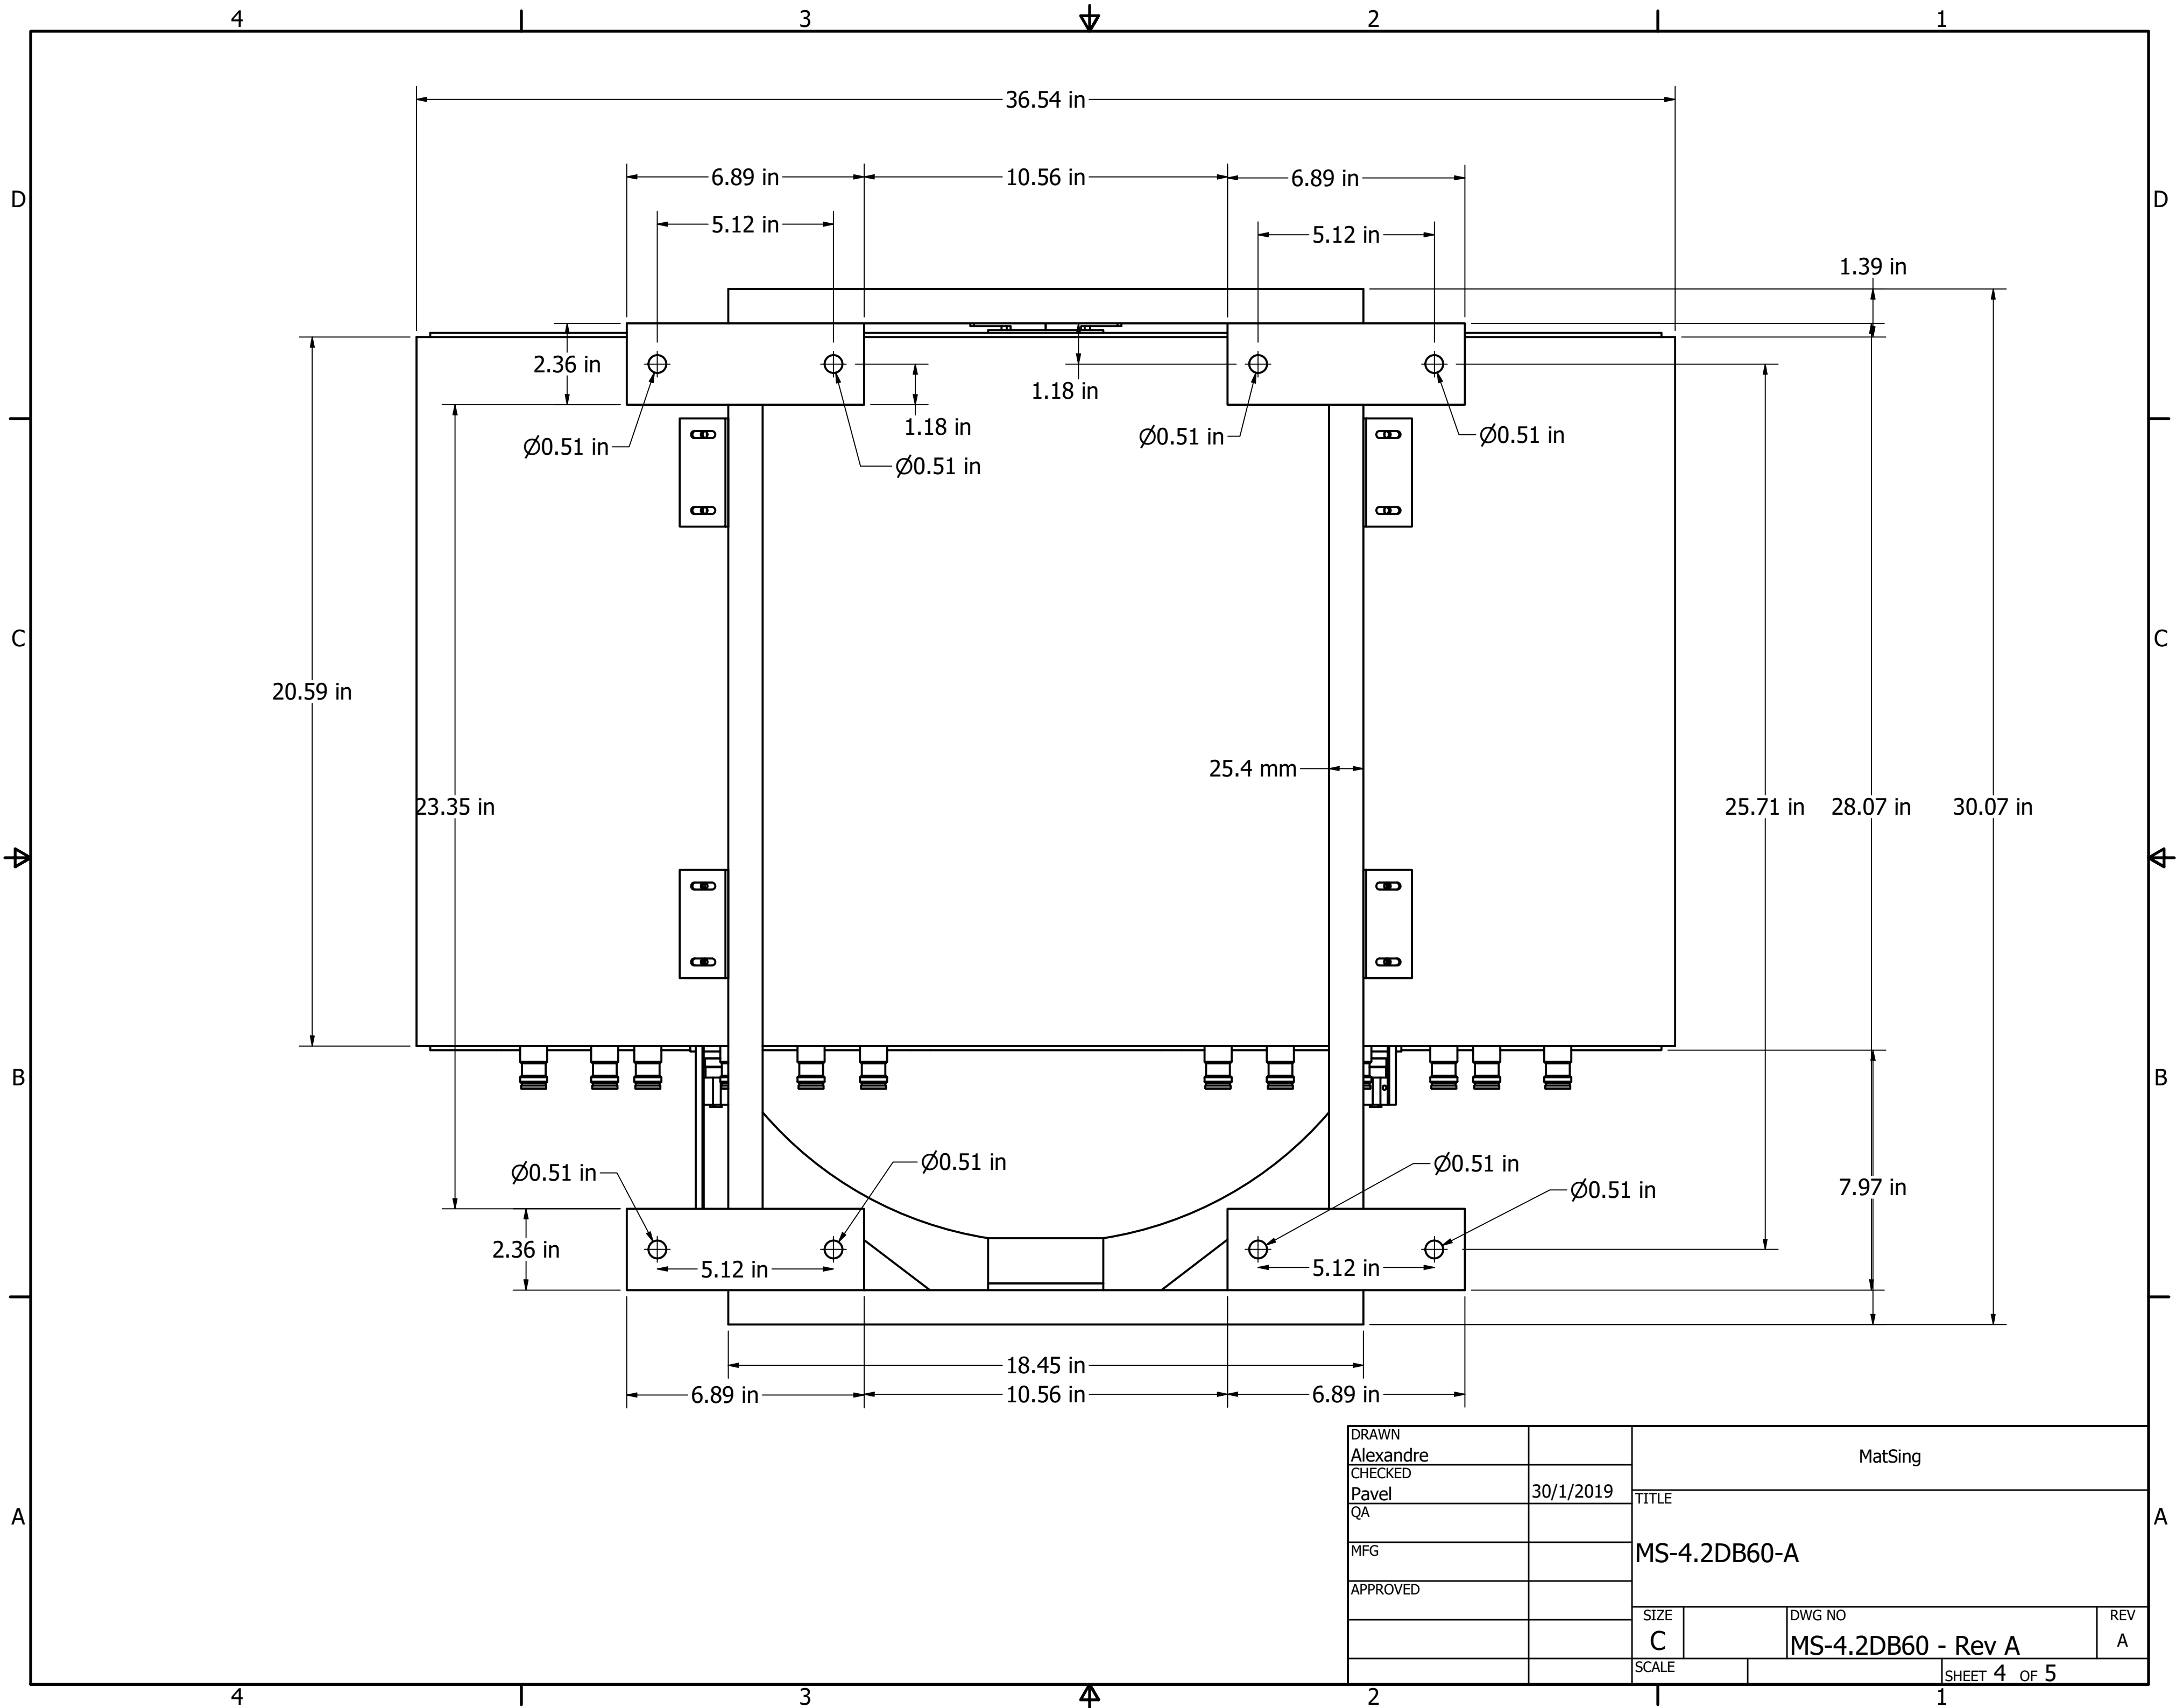

4

3

2

1

DRAWN Alexandre		MatSing		
CHECKED Pavel	30/1/2019	TITLE		
QA		MS-4.2DB60-A		
MFG		SIZE C	DWG NO MS-4.2DB60 - Rev A	REV A
APPROVED		SCALE	SHEET 1 OF 5	

4

3

2

1

DRAWN Alexandre		MatSing		
CHECKED Pavel	30/1/2019	TITLE		
QA		MS-4.2DB60-A		
MFG		SIZE C	DWG NO MS-4.2DB60 - Rev A	REV A
APPROVED		SCALE	SHEET 3 OF 5	

DRAWN Alexandre		MatSing		
CHECKED Pavel	30/1/2019	TITLE		
QA		MS-4.2DB60-A		
MFG		SIZE C	DWG NO MS-4.2DB60 - Rev A	REV A
APPROVED		SCALE	SHEET 4 OF 5	

DRAWN Alexandre		MatSing		
CHECKED Pavel	30/1/2019	TITLE		
QA		MS-4.2DB60-A		
MFG		SIZE C	DWG NO MS-4.2DB60 - Rev A	REV A
APPROVED		SCALE	SHEET 5 OF 5	