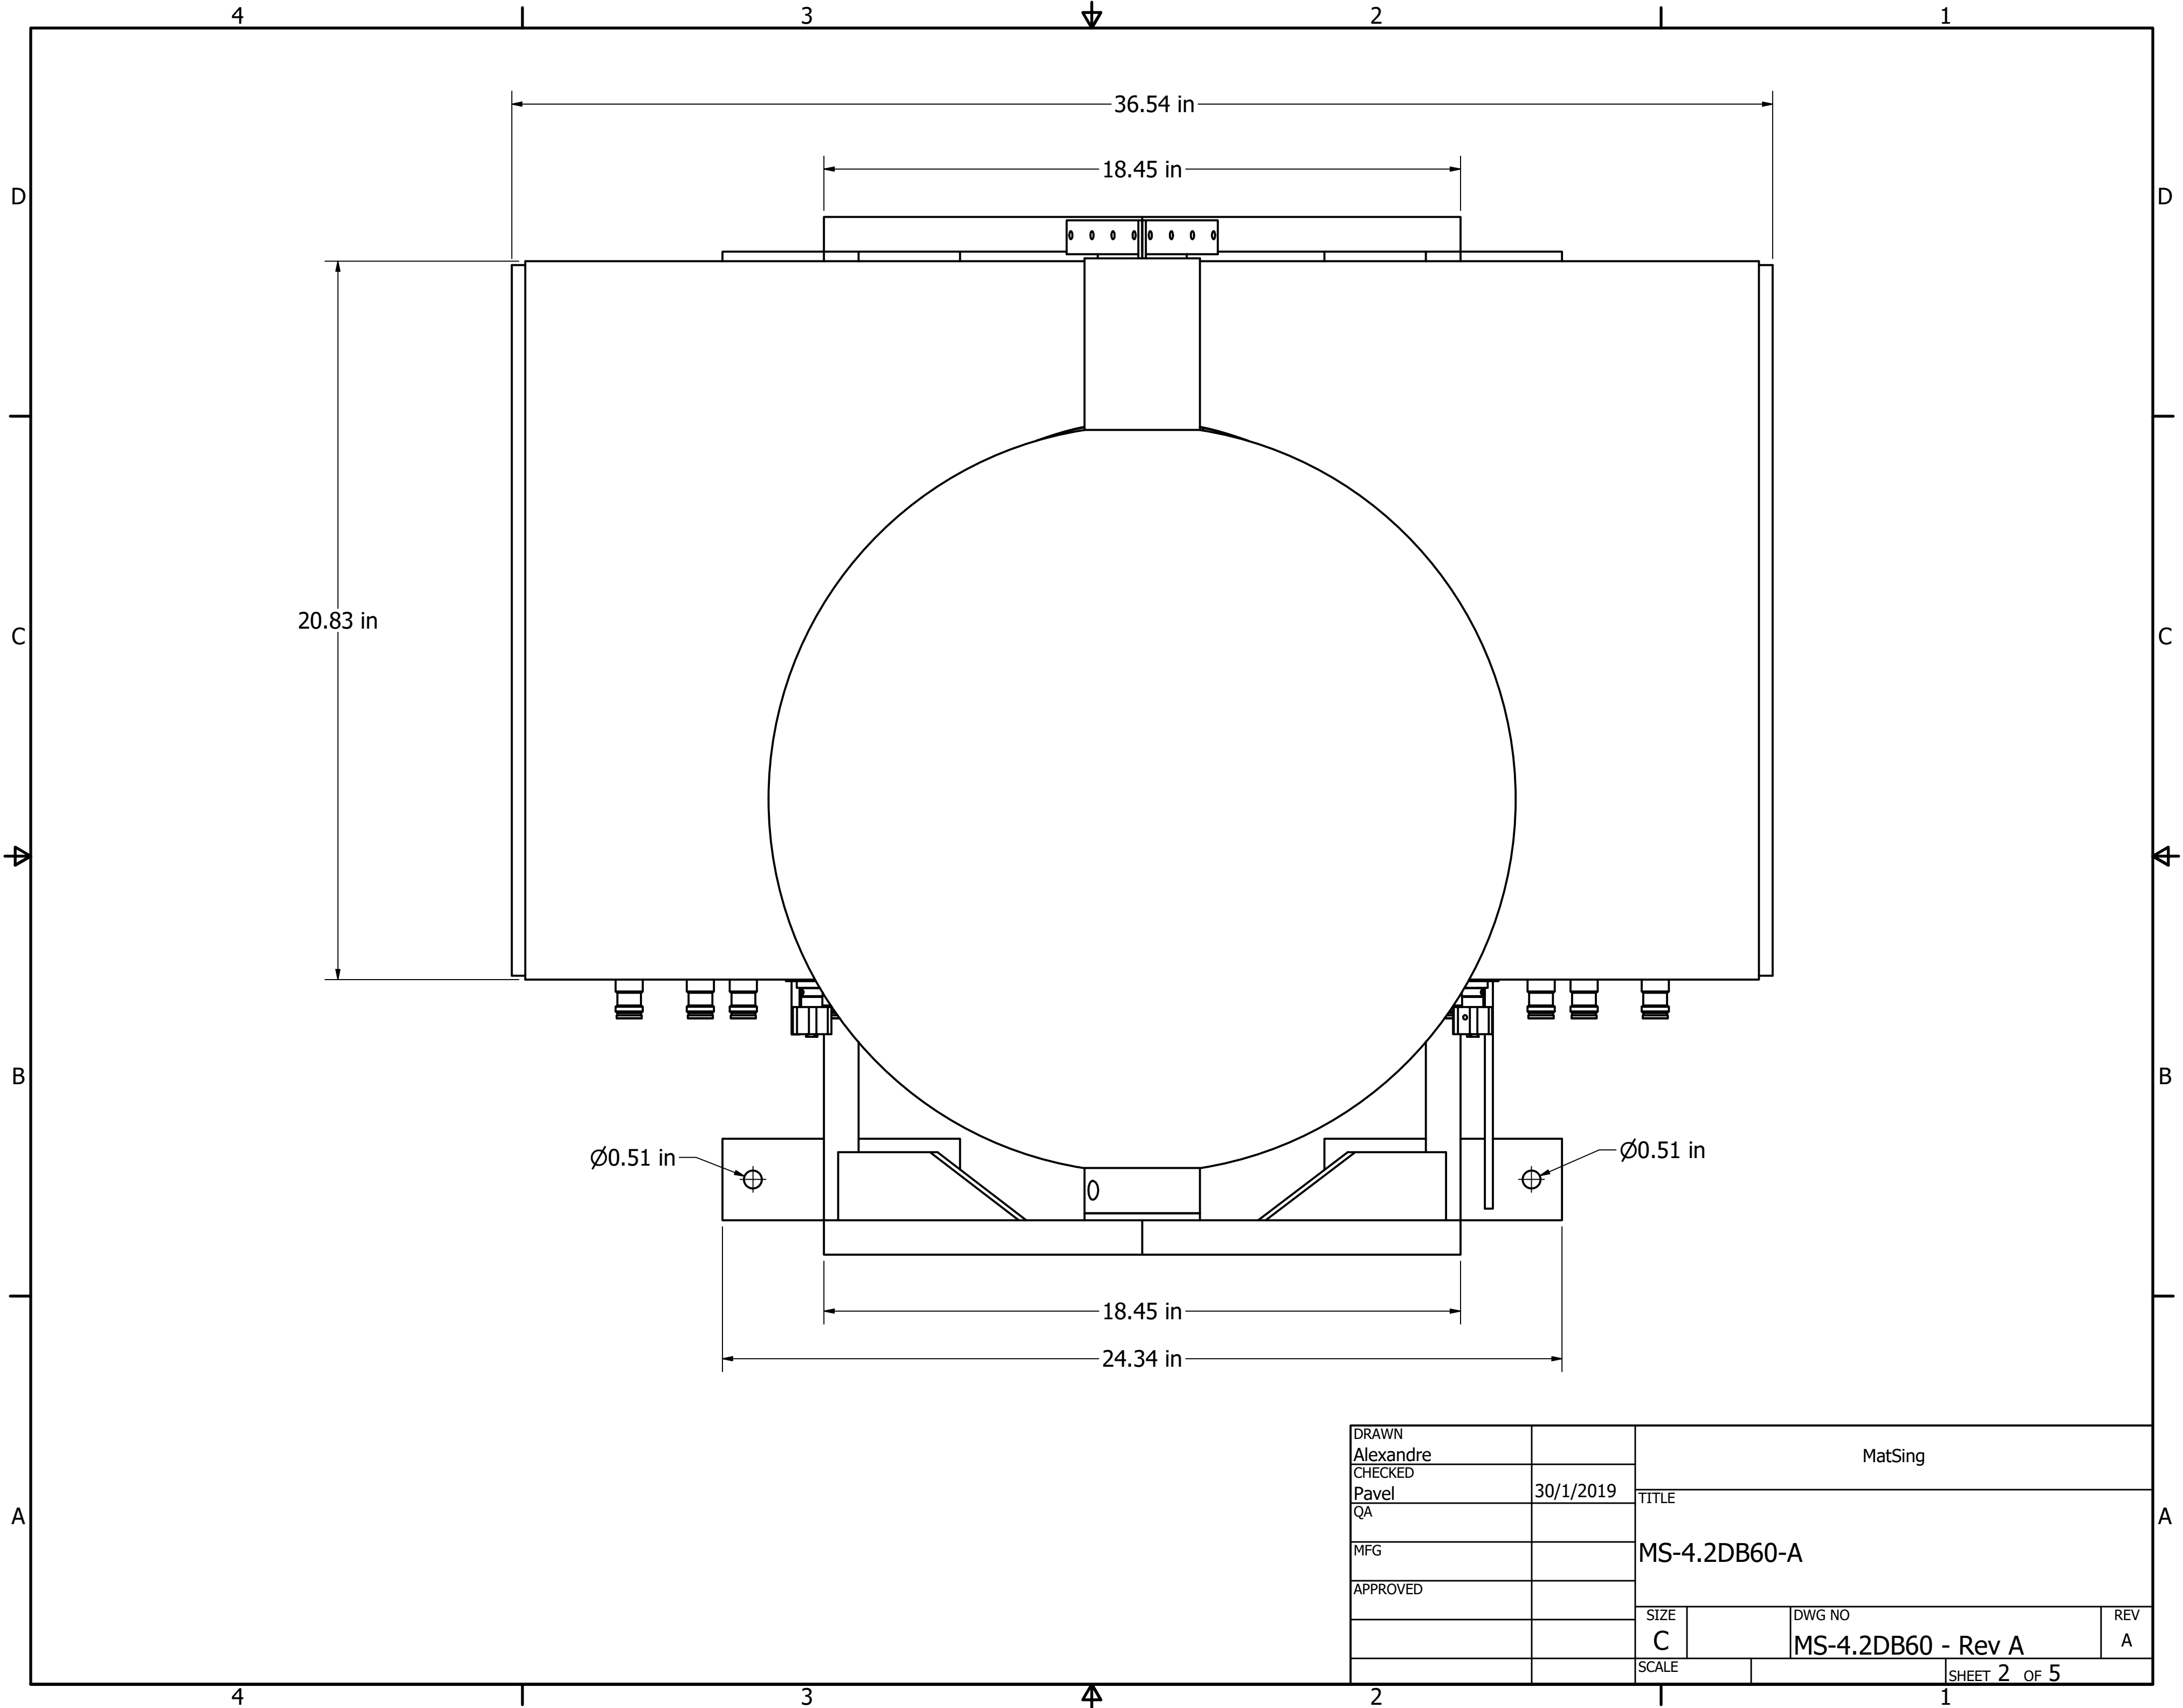

4

3

2

1

DRAWN Alexandre		MatSing		
CHECKED Pavel	30/1/2019	TITLE		
QA		MS-4.2DB60-A		
MFG		SIZE C	DWG NO MS-4.2DB60 - Rev A	REV A
APPROVED		SCALE	SHEET 1 OF 5	

4

3

2

1

DRAWN Alexandre		MatSing		
CHECKED Pavel	30/1/2019	TITLE		
QA		MS-4.2DB60-A		
MFG		SIZE C	DWG NO MS-4.2DB60 - Rev A	REV A
APPROVED		SCALE	SHEET 3 OF 5	

DRAWN Alexandre		MatSing		
CHECKED Pavel	30/1/2019	TITLE		
QA		MS-4.2DB60-A		
MFG		SIZE C	DWG NO MS-4.2DB60 - Rev A	REV A
APPROVED		SCALE	SHEET 4 OF 5	

DRAWN Alexandre		MatSing		
CHECKED Pavel	30/1/2019	TITLE		
QA		MS-4.2DB60-A		
MFG		SIZE C	DWG NO MS-4.2DB60 - Rev A	REV A
APPROVED		SCALE	SHEET 5 OF 5	