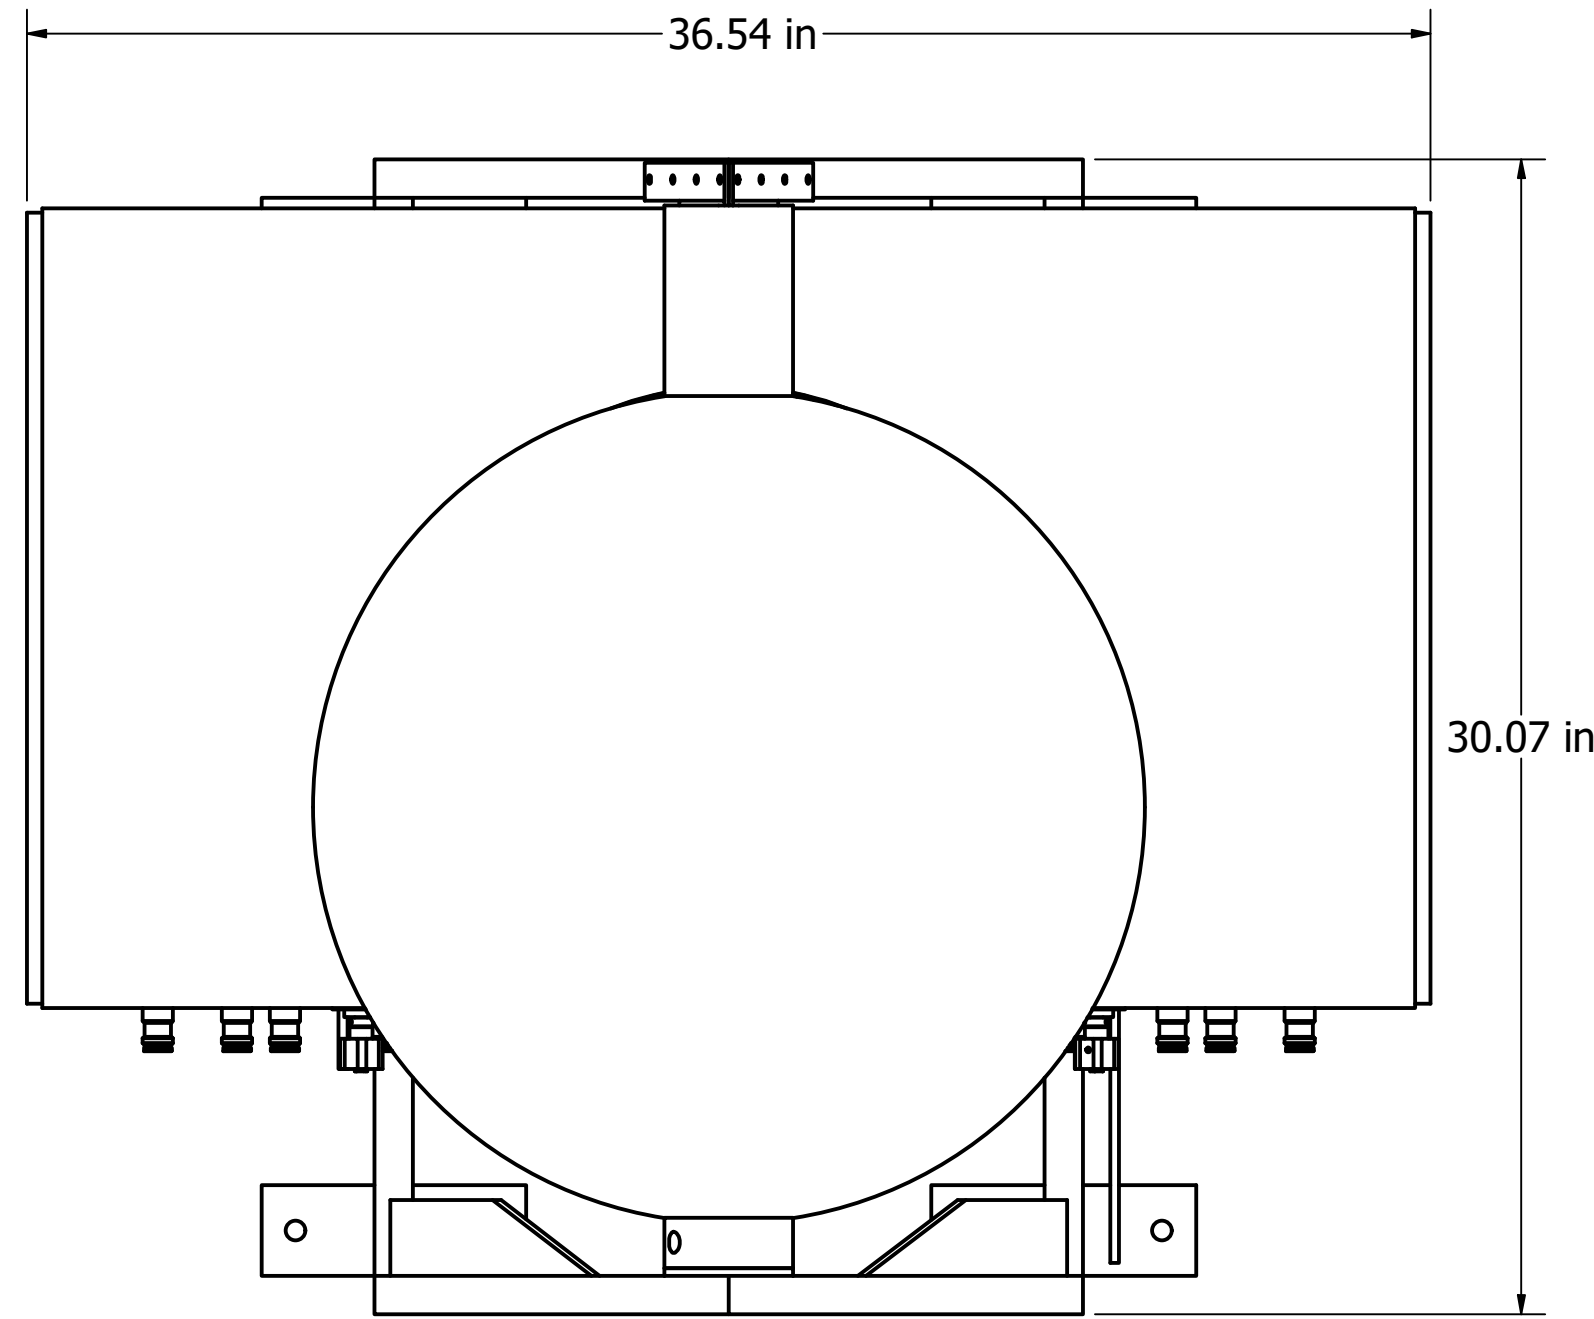

4

3

2

1

DRAWN Alexandre		MatSing		
CHECKED Pavel	30/1/2019	TITLE		
QA		MS-4.2DB60-A		
MFG		SIZE C	DWG NO MS-4.2DB60 - Rev A	REV A
APPROVED		SCALE	SHEET 1 OF 5	

4

3

2

1

DRAWN Alexandre		MatSing		
CHECKED Pavel	30/1/2019	TITLE		
QA		MS-4.2DB60-A		
MFG		SIZE C	DWG NO MS-4.2DB60 - Rev A	REV A
APPROVED		SCALE	SHEET 3 OF 5	

DRAWN Alexandre		MatSing		
CHECKED Pavel	30/1/2019	TITLE		
QA		MS-4.2DB60-A		
MFG		SIZE C	DWG NO MS-4.2DB60 - Rev A	REV A
APPROVED		SCALE	SHEET 4 OF 5	

DRAWN Alexandre		MatSing		
CHECKED Pavel	30/1/2019	TITLE		
QA		MS-4.2DB60-A		
MFG		SIZE C	DWG NO MS-4.2DB60 - Rev A	REV A
APPROVED		SCALE	SHEET 5 OF 5	