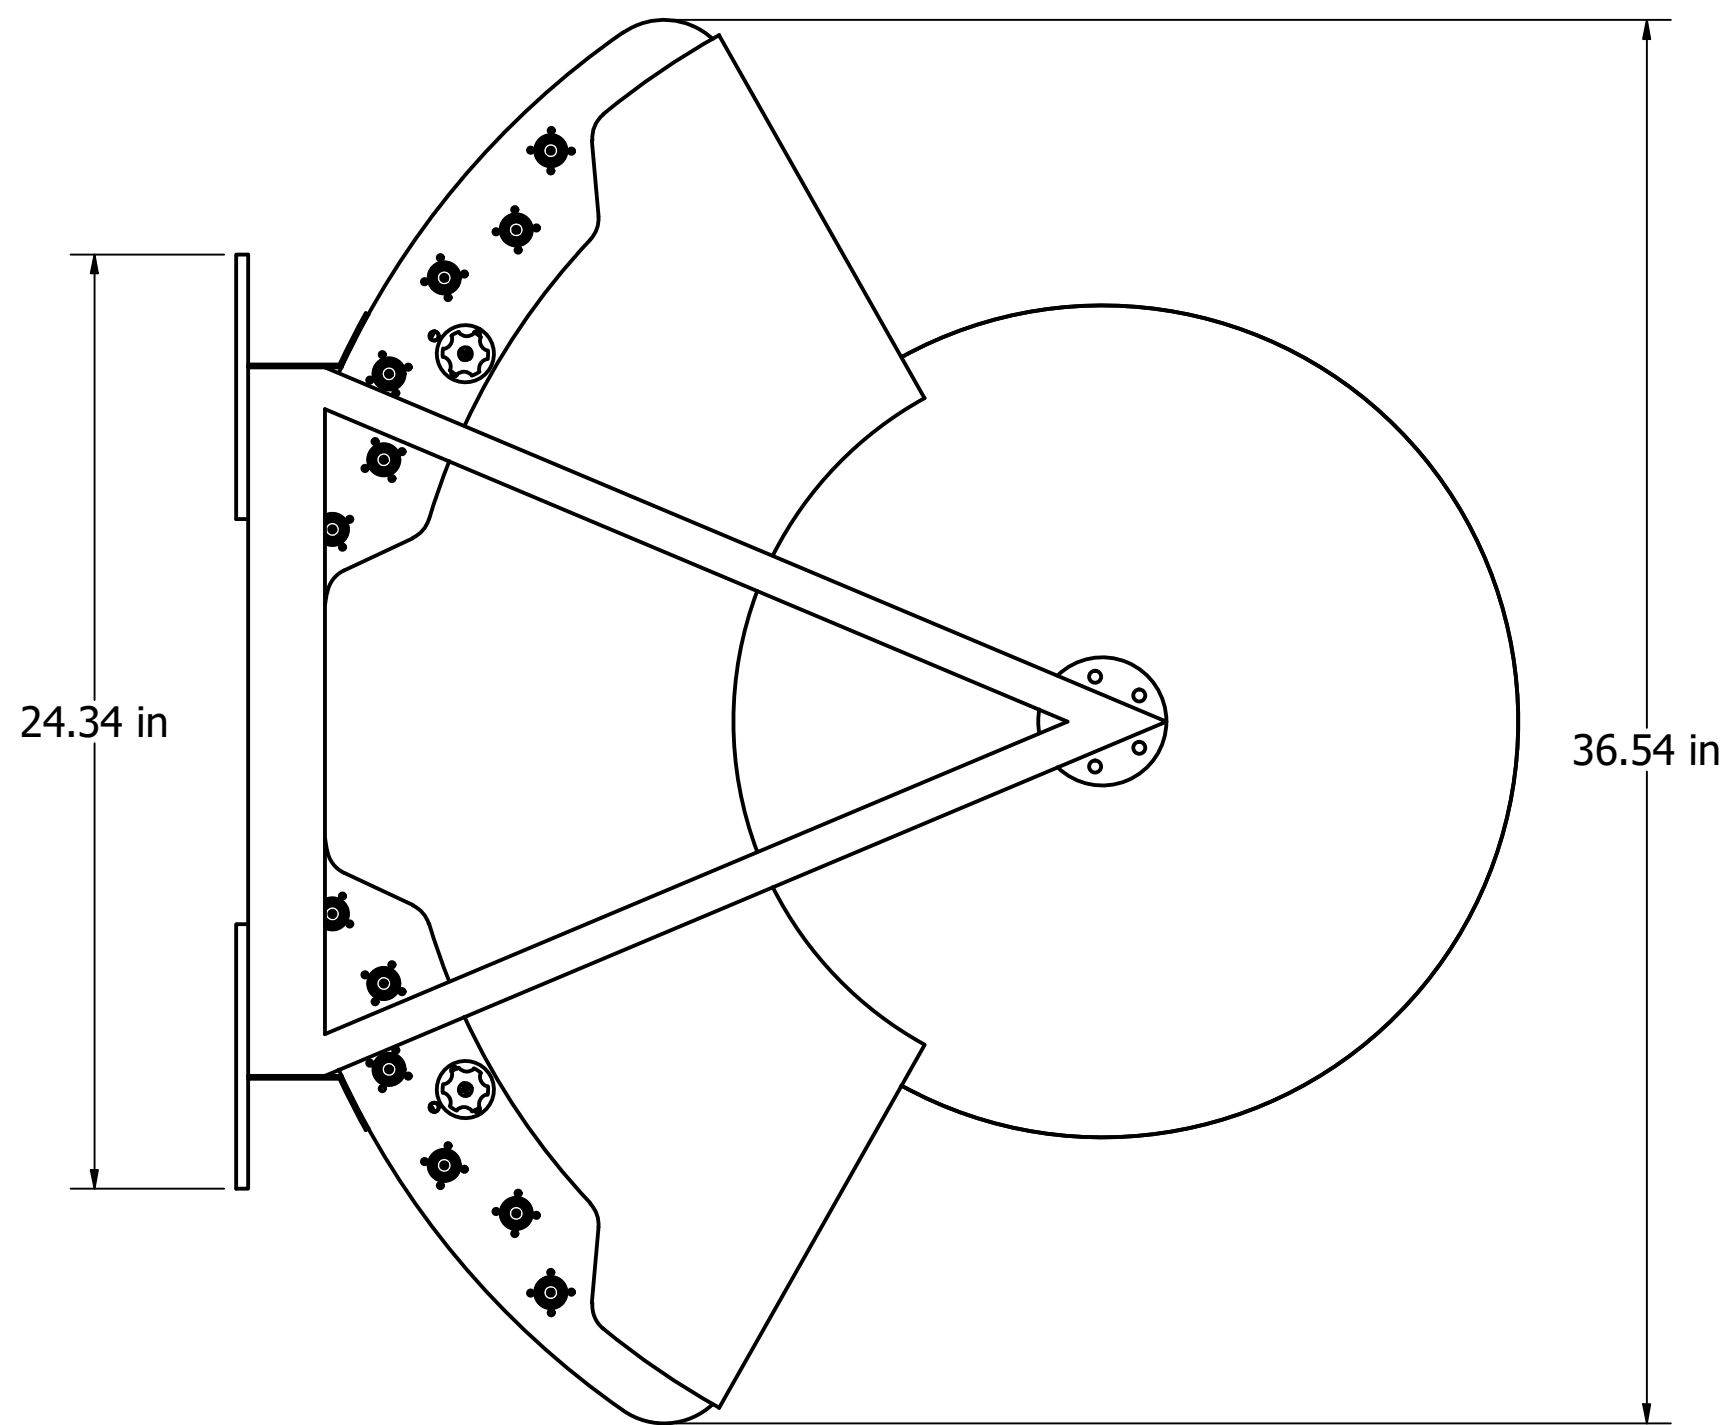

4

3

2

1

DRAWN Alexandre		MatSing		
CHECKED Pavel	30/1/2019	TITLE		
QA		MS-4.2DB60-A		
MFG		SIZE C	DWG NO MS-4.2DB60 - Rev A	REV A
APPROVED		SCALE	SHEET 1 OF 5	

4

3

2

1

DRAWN Alexandre		MatSing		
CHECKED Pavel	30/1/2019	TITLE		
QA		MS-4.2DB60-A		
MFG		SIZE C	DWG NO MS-4.2DB60 - Rev A	REV A
APPROVED		SCALE	SHEET 3 OF 5	

DRAWN Alexandre		MatSing		
CHECKED Pavel	30/1/2019	TITLE		
QA		MS-4.2DB60-A		
MFG		SIZE C	DWG NO MS-4.2DB60 - Rev A	REV A
APPROVED		SCALE	SHEET 4 OF 5	

DRAWN Alexandre		MatSing		
CHECKED Pavel	30/1/2019	TITLE		
QA		MS-4.2DB60-A		
MFG		SIZE C	DWG NO MS-4.2DB60 - Rev A	REV A
APPROVED		SCALE	SHEET 5 OF 5	