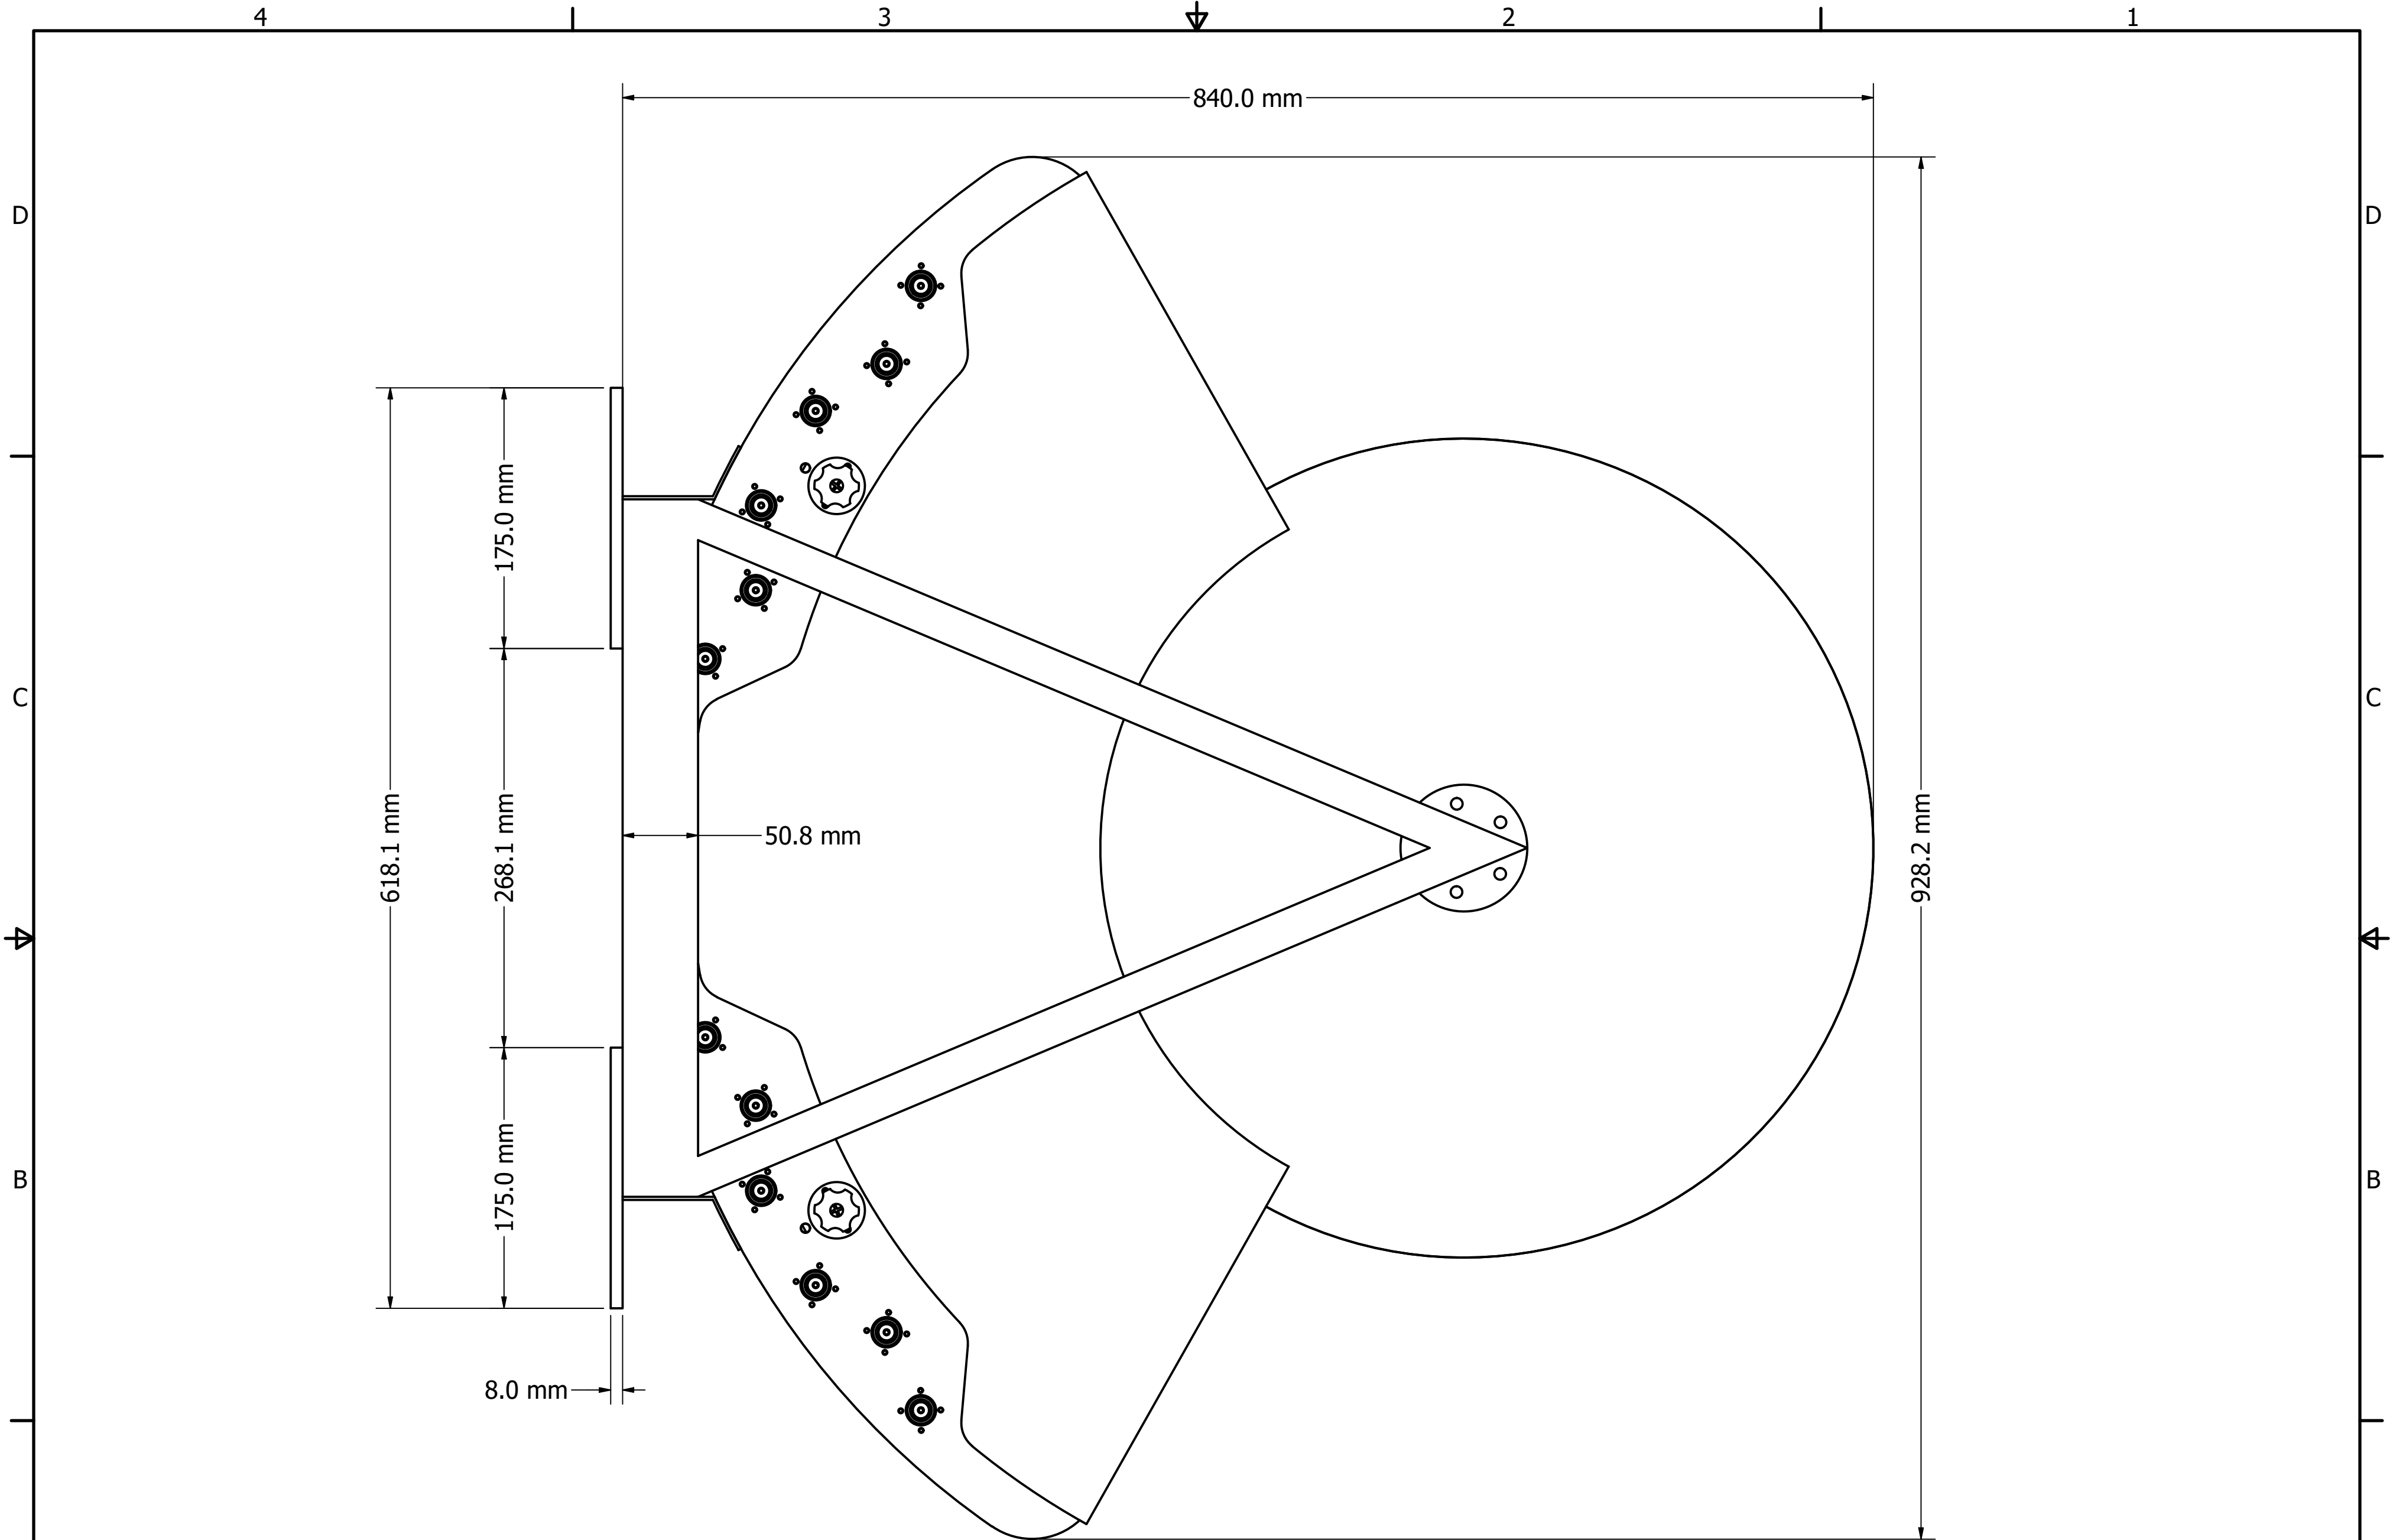

848.0 mm

618.1 mm

928.2 mm

DRAWN Alexandre		MatSing		
CHECKED Pavel	30/1/2019	TITLE		
QA		MS-4.2DB60-A		
MFG		SIZE C	DWG NO MS-4.2DB60 - Rev A	REV A
APPROVED		SCALE	SHEET 1 OF 5	

D

D

C

C

2

1

DRAWN Alexandre		MatSing		
CHECKED Pavel	30/1/2019	TITLE		
QA		MS-4.2DB60-A		
MFG		SIZE C	DWG NO MS-4.2DB60 - Rev A	REV A
APPROVED		SCALE	SHEET 3 OF 5	

DRAWN Alexandre		MatSing		
CHECKED Pavel	30/1/2019	TITLE		
QA		MS-4.2DB60-A		
MFG		SIZE C	DWG NO MS-4.2DB60 - Rev A	REV A
APPROVED		SCALE	SHEET 4 OF 5	

DRAWN Alexandre		MatSing		
CHECKED Pavel	30/1/2019	TITLE		
QA		MS-4.2DB60-A		
MFG		SIZE C	DWG NO MS-4.2DB60 - Rev A	REV A
APPROVED		SCALE	SHEET 5 OF 5	