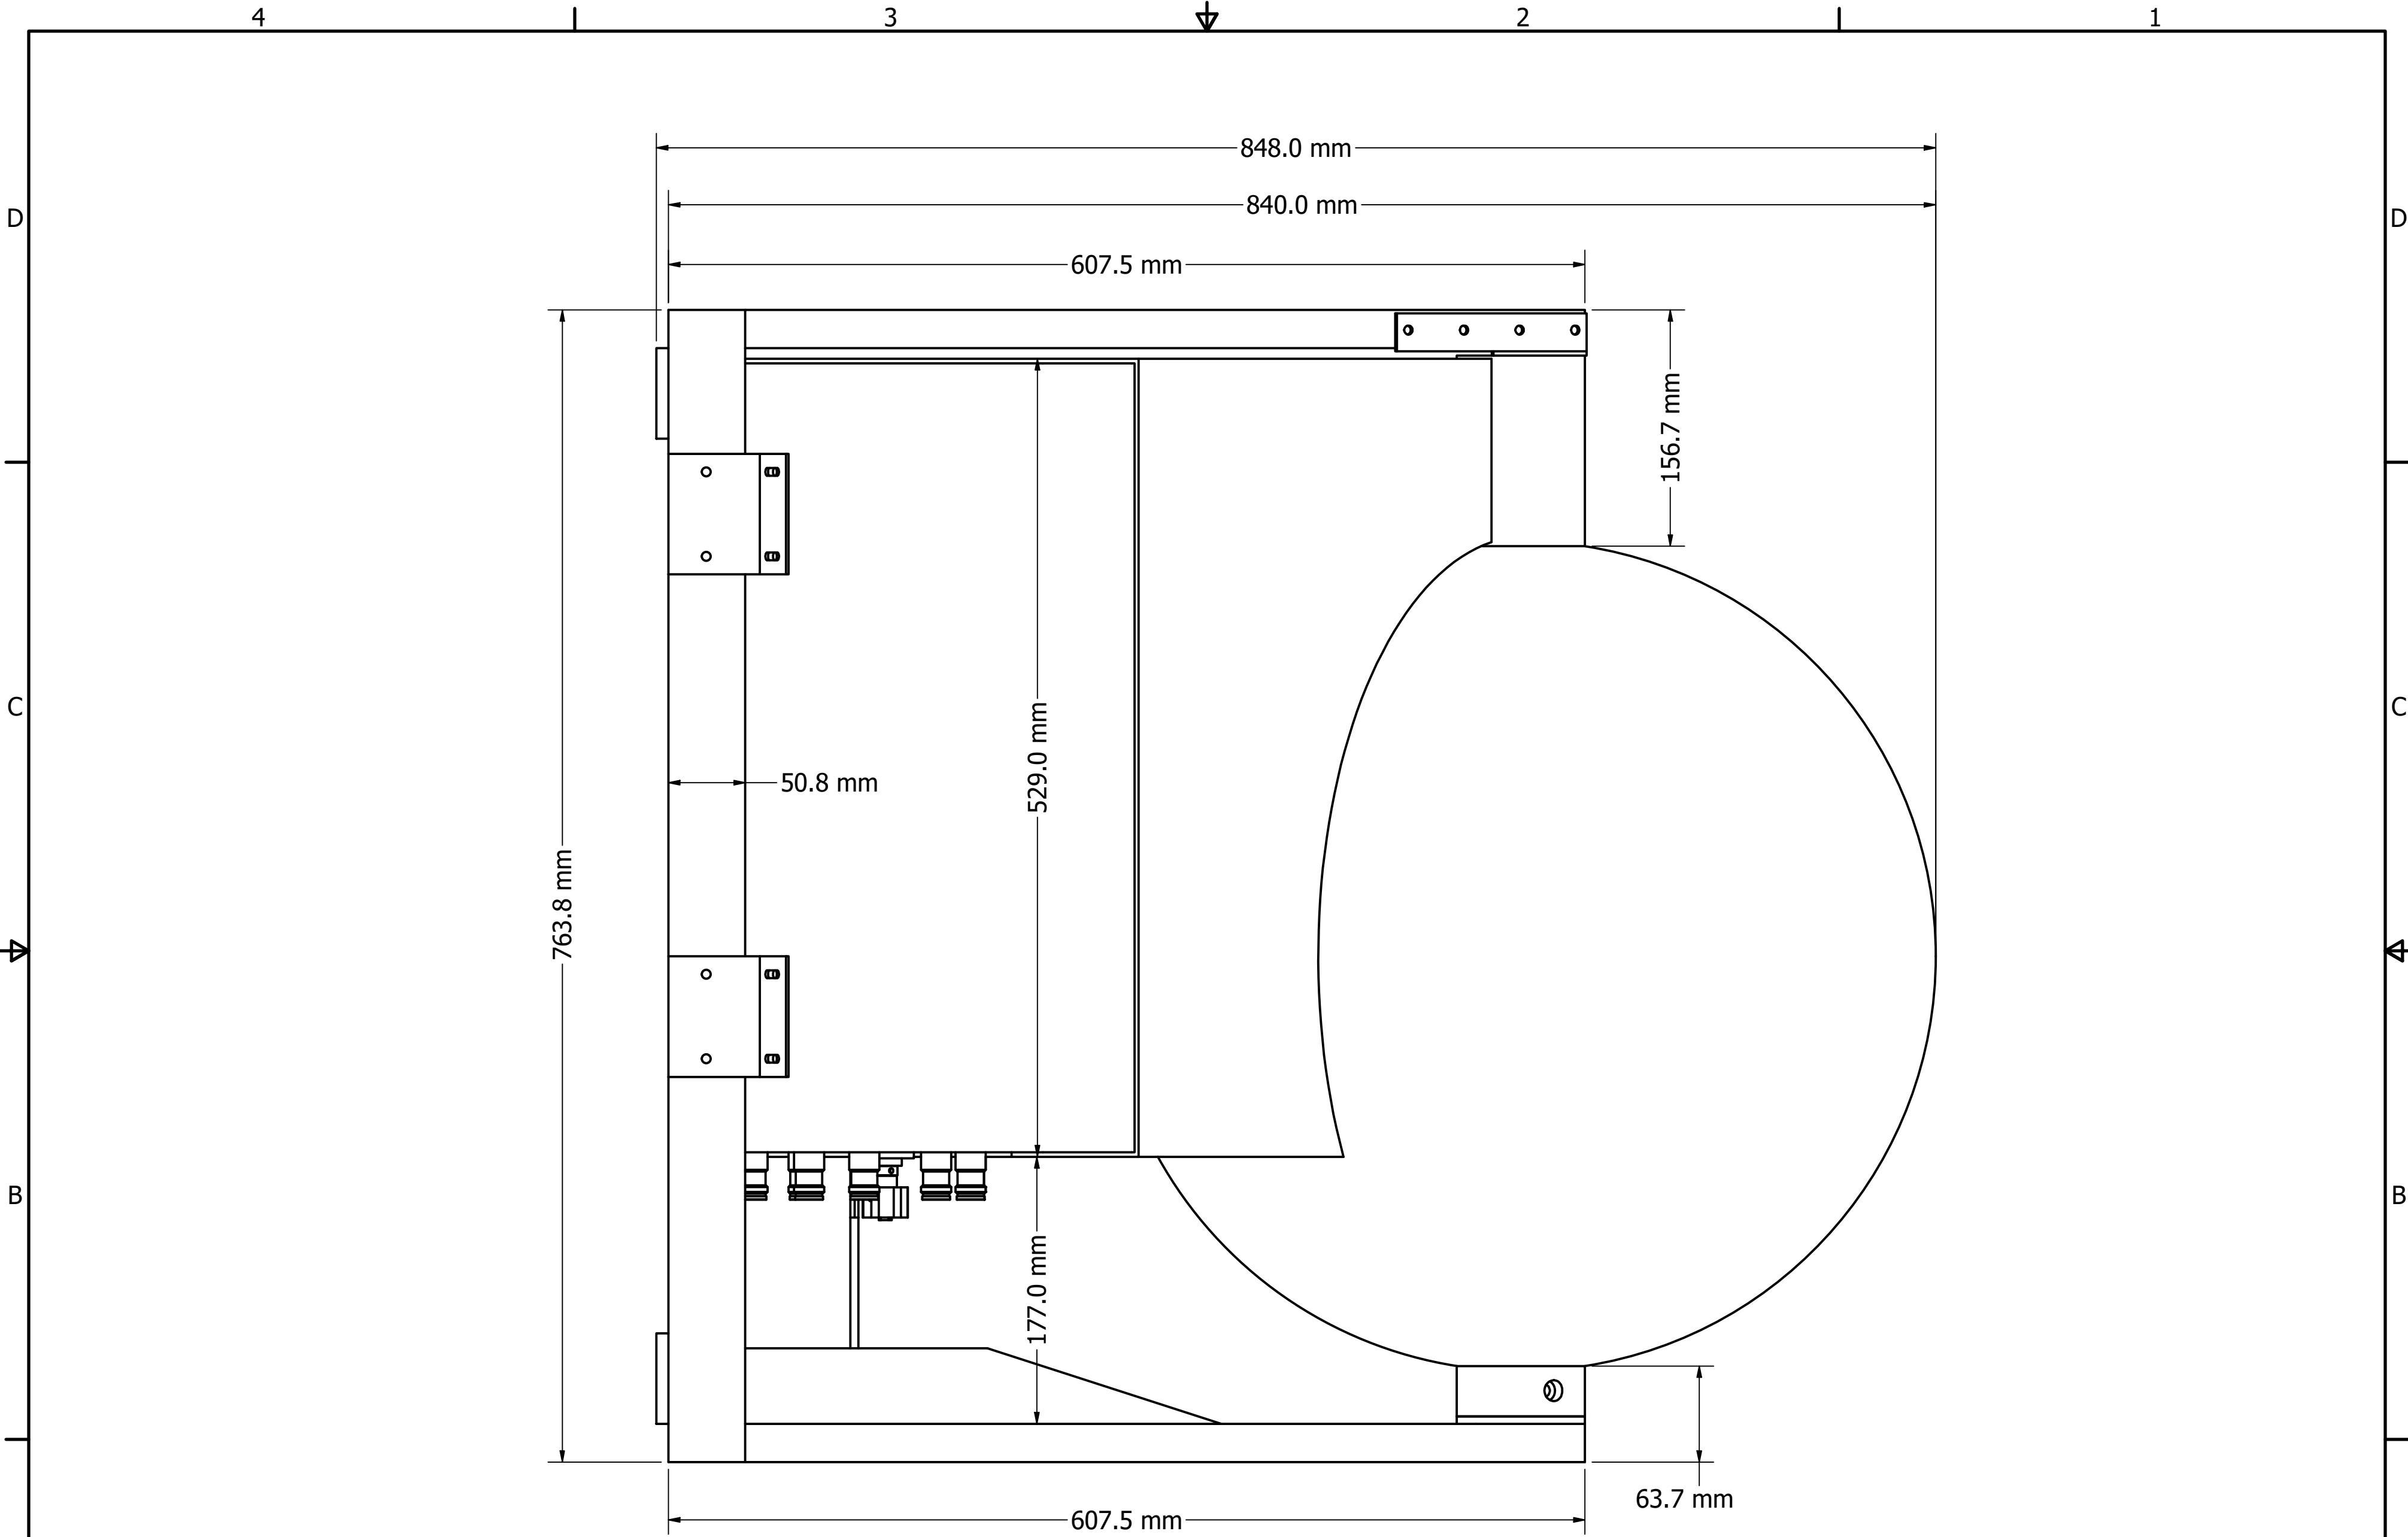

4

3

2

1

8.0 mm

840.0 mm

928.2 mm

763.8 mm

848.0 mm

618.1 mm

928.2 mm

DRAWN Alexandre		MatSing		
CHECKED Pavel	30/1/2019	TITLE		
QA		MS-4.2DB60-A		
MFG		SIZE C	DWG NO MS-4.2DB60 - Rev A	REV A
APPROVED		SCALE	SHEET 1 OF 5	

D

D

C

C

2

1

DRAWN Alexandre		MatSing		
CHECKED Pavel	30/1/2019	TITLE		
QA		MS-4.2DB60-A		
MFG		SIZE C	DWG NO MS-4.2DB60 - Rev A	REV A
APPROVED		SCALE	SHEET 3 OF 5	

DRAWN Alexandre		MatSing		
CHECKED Pavel	30/1/2019	TITLE		
QA		MS-4.2DB60-A		
MFG		SIZE C	DWG NO MS-4.2DB60 - Rev A	REV A
APPROVED		SCALE	SHEET 4 OF 5	

DRAWN Alexandre		MatSing		
CHECKED Pavel	30/1/2019	TITLE		
QA		MS-4.2DB60-A		
MFG		SIZE C	DWG NO MS-4.2DB60 - Rev A	REV A
APPROVED		SCALE	SHEET 5 OF 5	