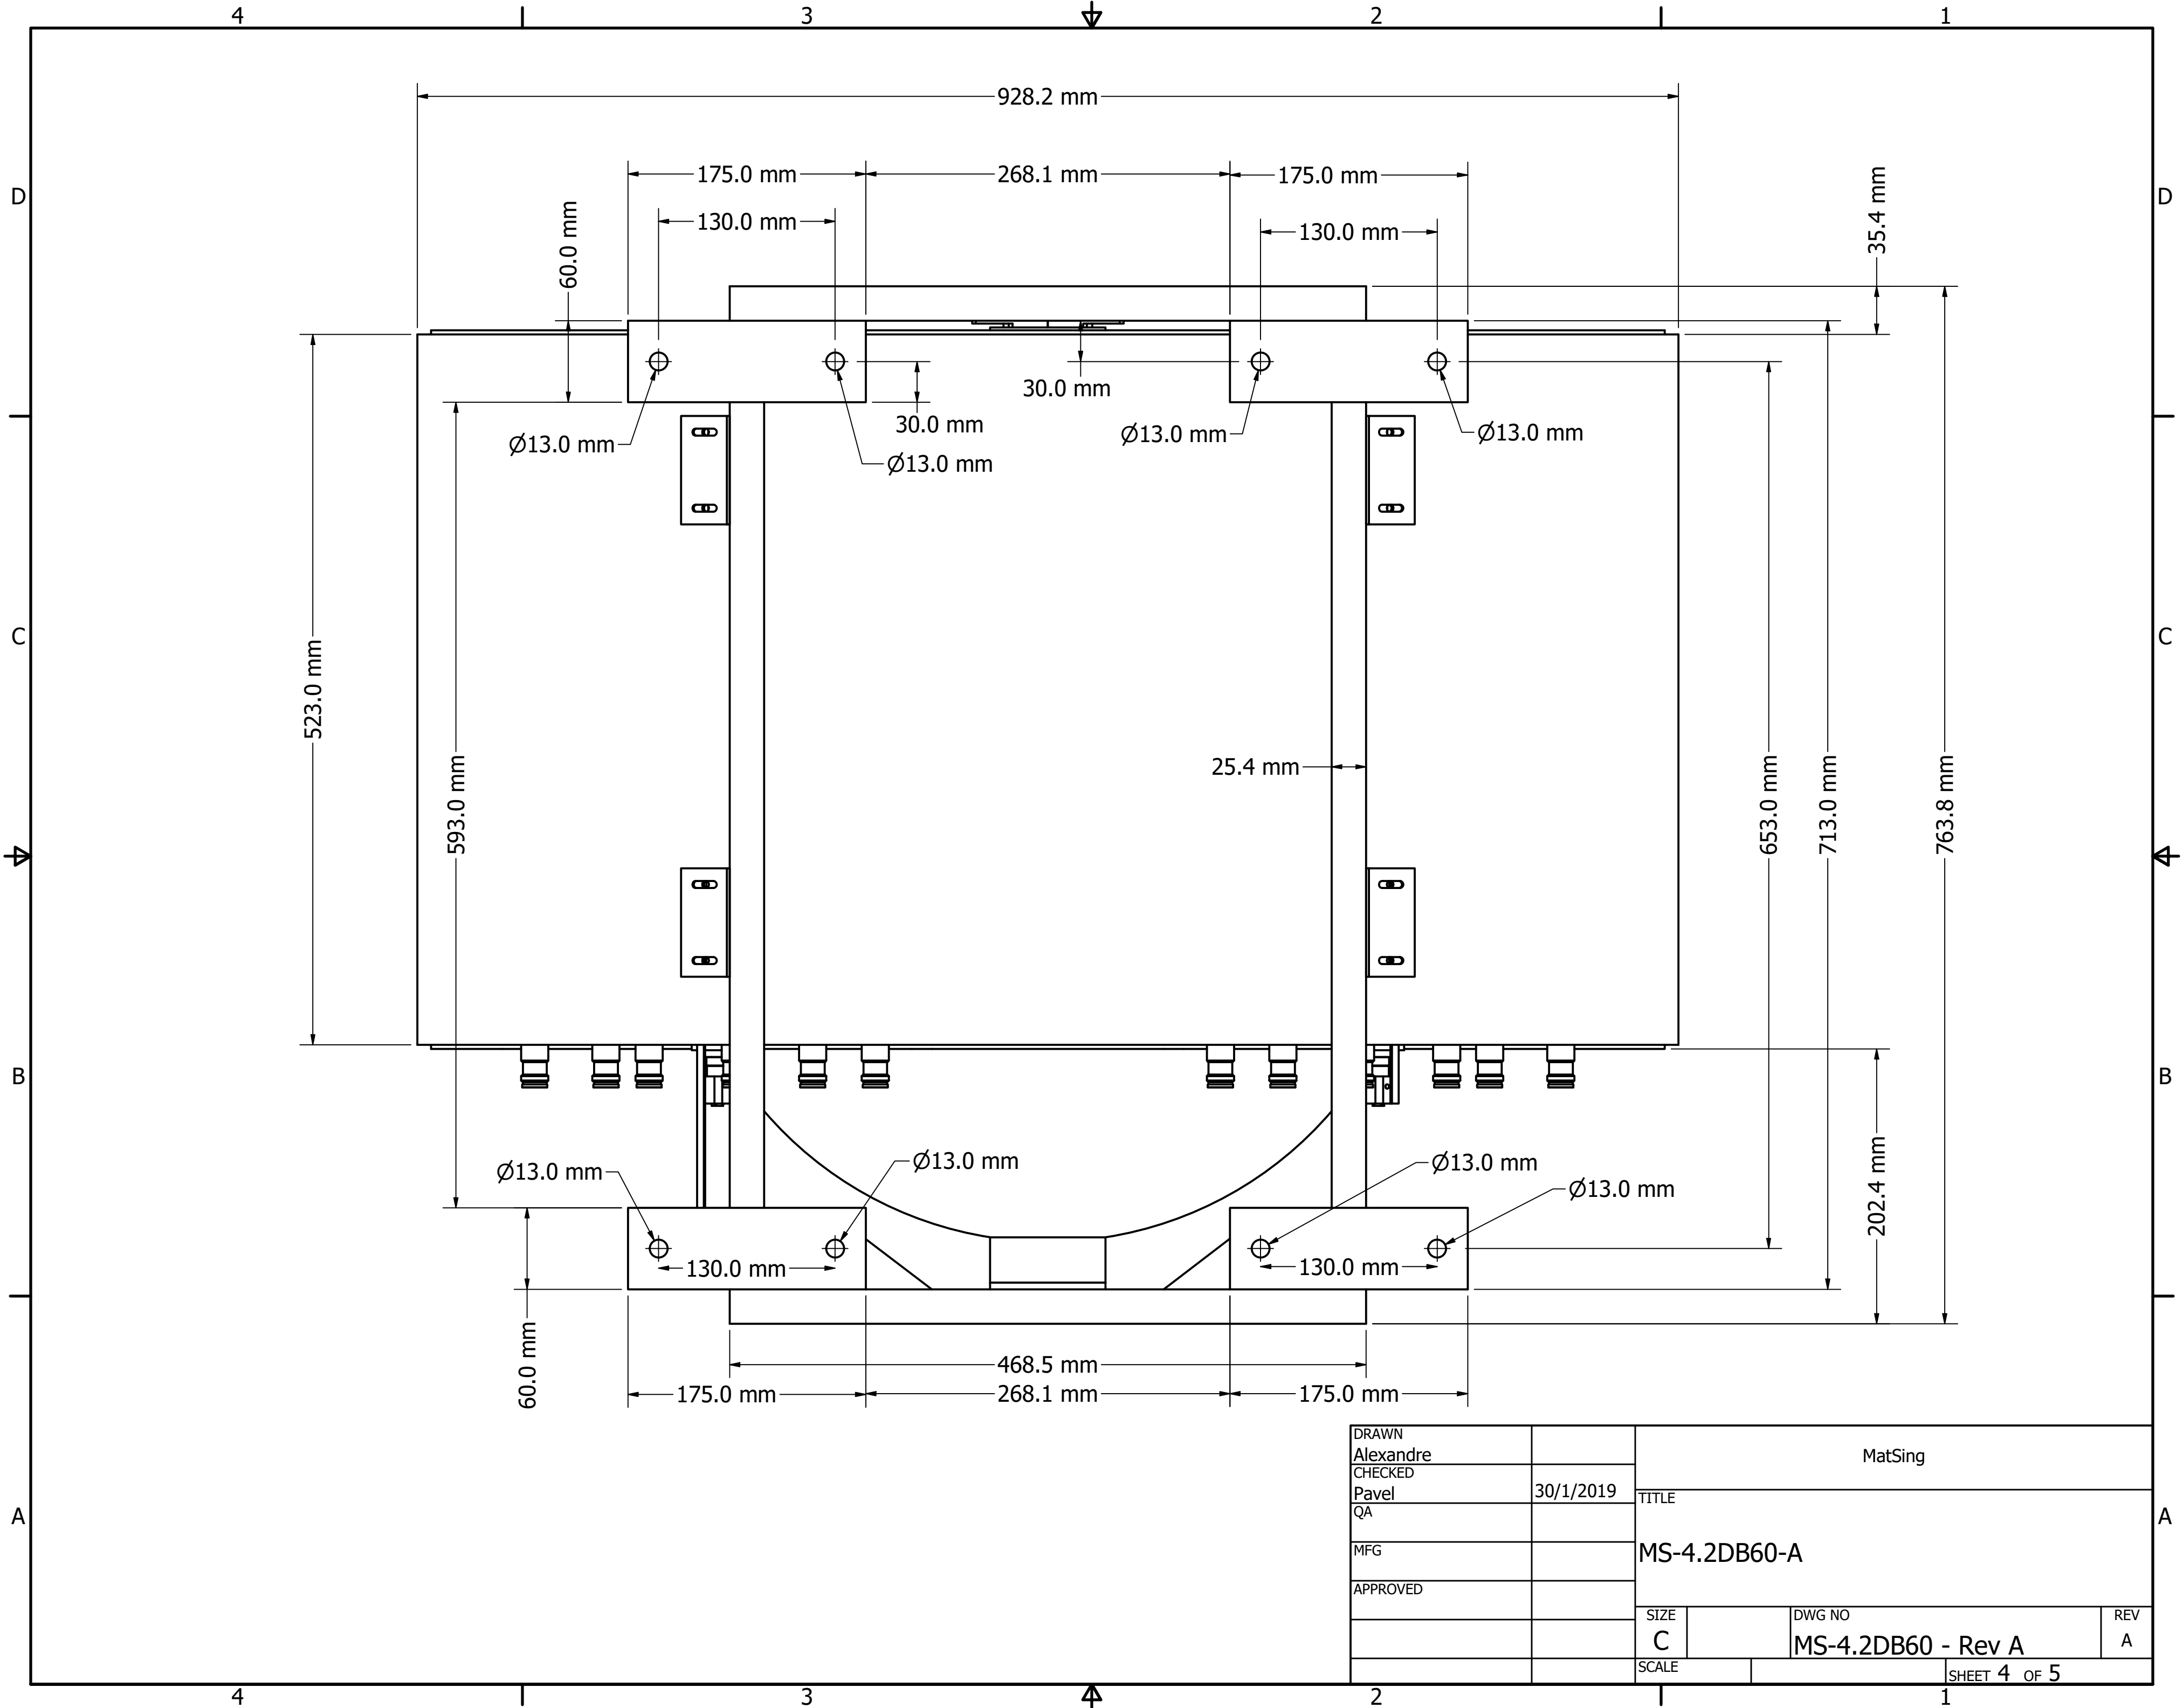

DRAWN Alexandre		MatSing		
CHECKED Pavel	30/1/2019	TITLE		
QA		MS-4.2DB60-A		
MFG		SIZE C	DWG NO MS-4.2DB60 - Rev A	REV A
APPROVED		SCALE	SHEET 4 OF 5