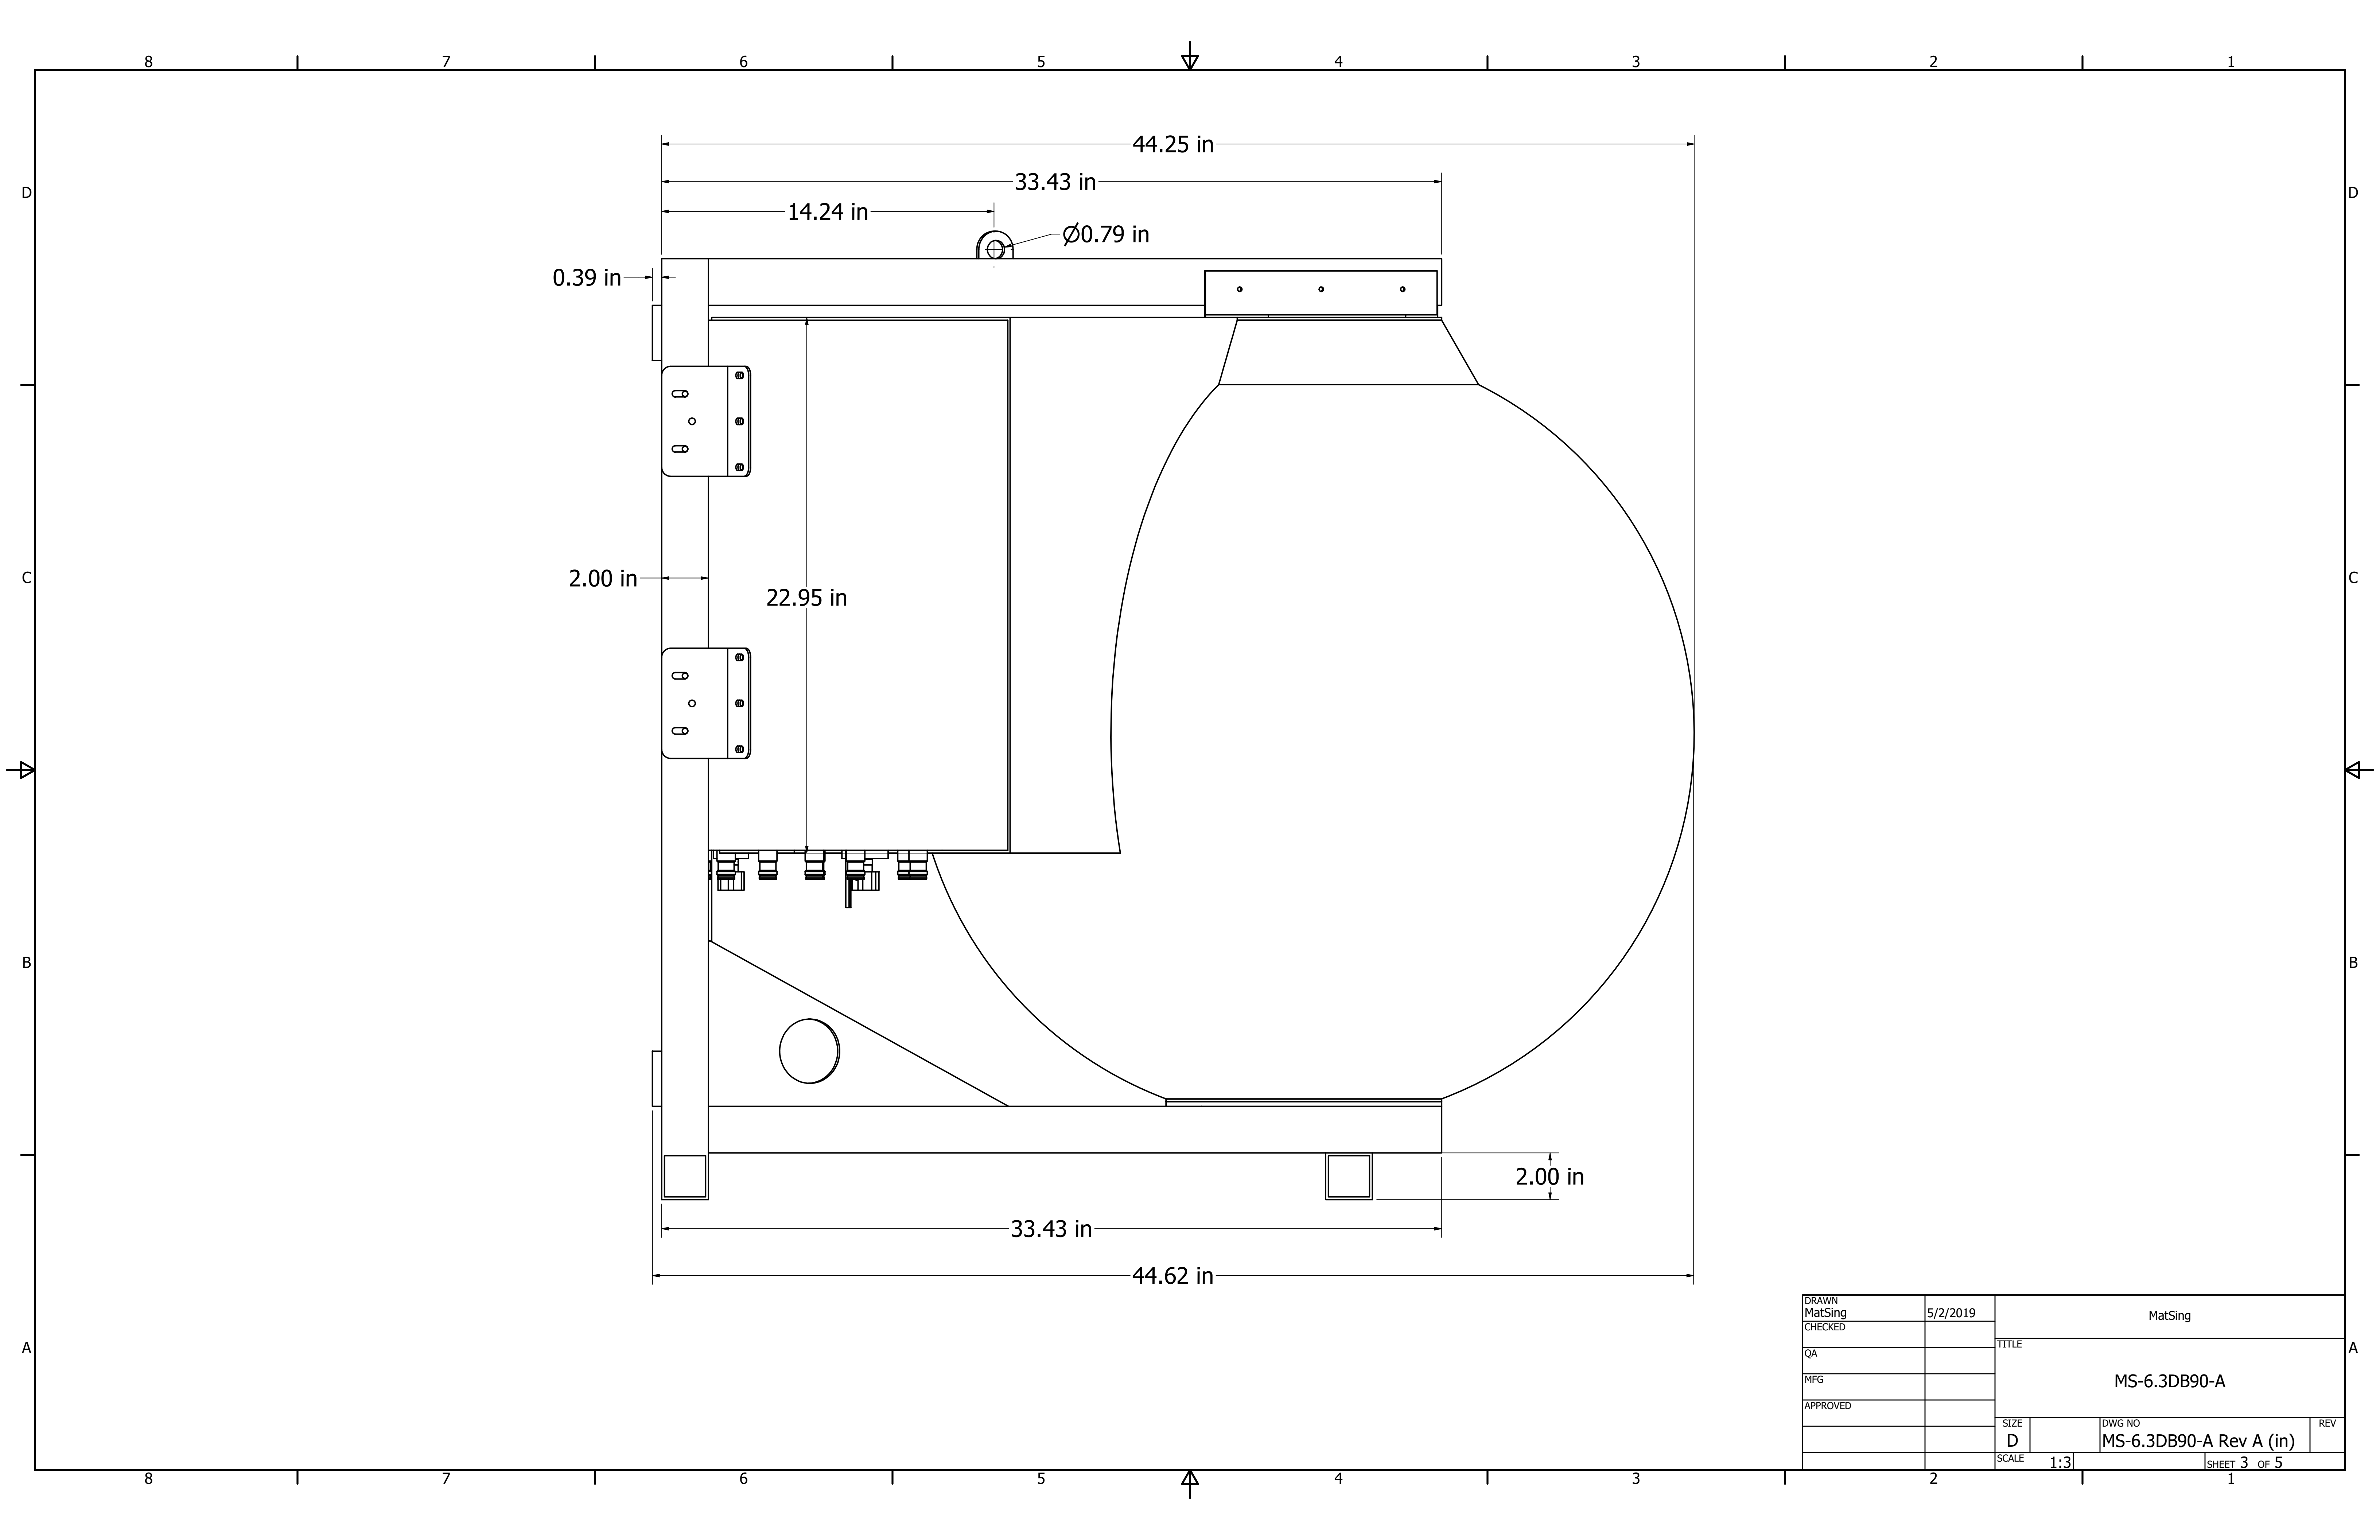

DRAWN	MatSing	5/2/2019	MatSing		
CHECKED			TITLE		
QA			MS-6.3DB90-A		
MFG			SIZE	DWG NO	REV
APPROVED			D	MS-6.3DB90-A Rev A (in)	
			SCALE	0.2 : 1	SHEET 1 OF 5

DRAWN	MatSing	5/2/2019	MatSing	
CHECKED			TITLE	
QA			MS-6.3DB90-A	
MFG				
APPROVED				
			SIZE	DWG NO
			D	MS-6.3DB90-A Rev A (in)
			SCALE	1 / 3
			SHEET 2 OF 5	

DRAWN	MatSing	5/2/2019	MatSing		
CHECKED			TITLE		
QA			MS-6.3DB90-A		
MFG					
APPROVED					
			SIZE	DWG NO	REV
			D	MS-6.3DB90-A Rev A (in)	
			SCALE	1:3	
			SHEET 3 OF 5		

DRAWN	MatSing	5/2/2019	MatSing		
CHECKED			TITLE		
QA			MS-6.3DB90-A		
MFG					
APPROVED					
			SIZE	DWG NO	REV
			D	MS-6.3DB90-A Rev A (in)	
			SCALE	1:3	SHEET 4 OF 5

DRAWN	MatSing	5/2/2019	MatSing		
CHECKED			TITLE		
QA			MS-6.3DB90-A		
MFG					
APPROVED					
			SIZE	DWG NO	REV
			D	MS-6.3DB90-A Rev A (in)	
			SCALE	1:3	
			SHEET 5 OF 5		