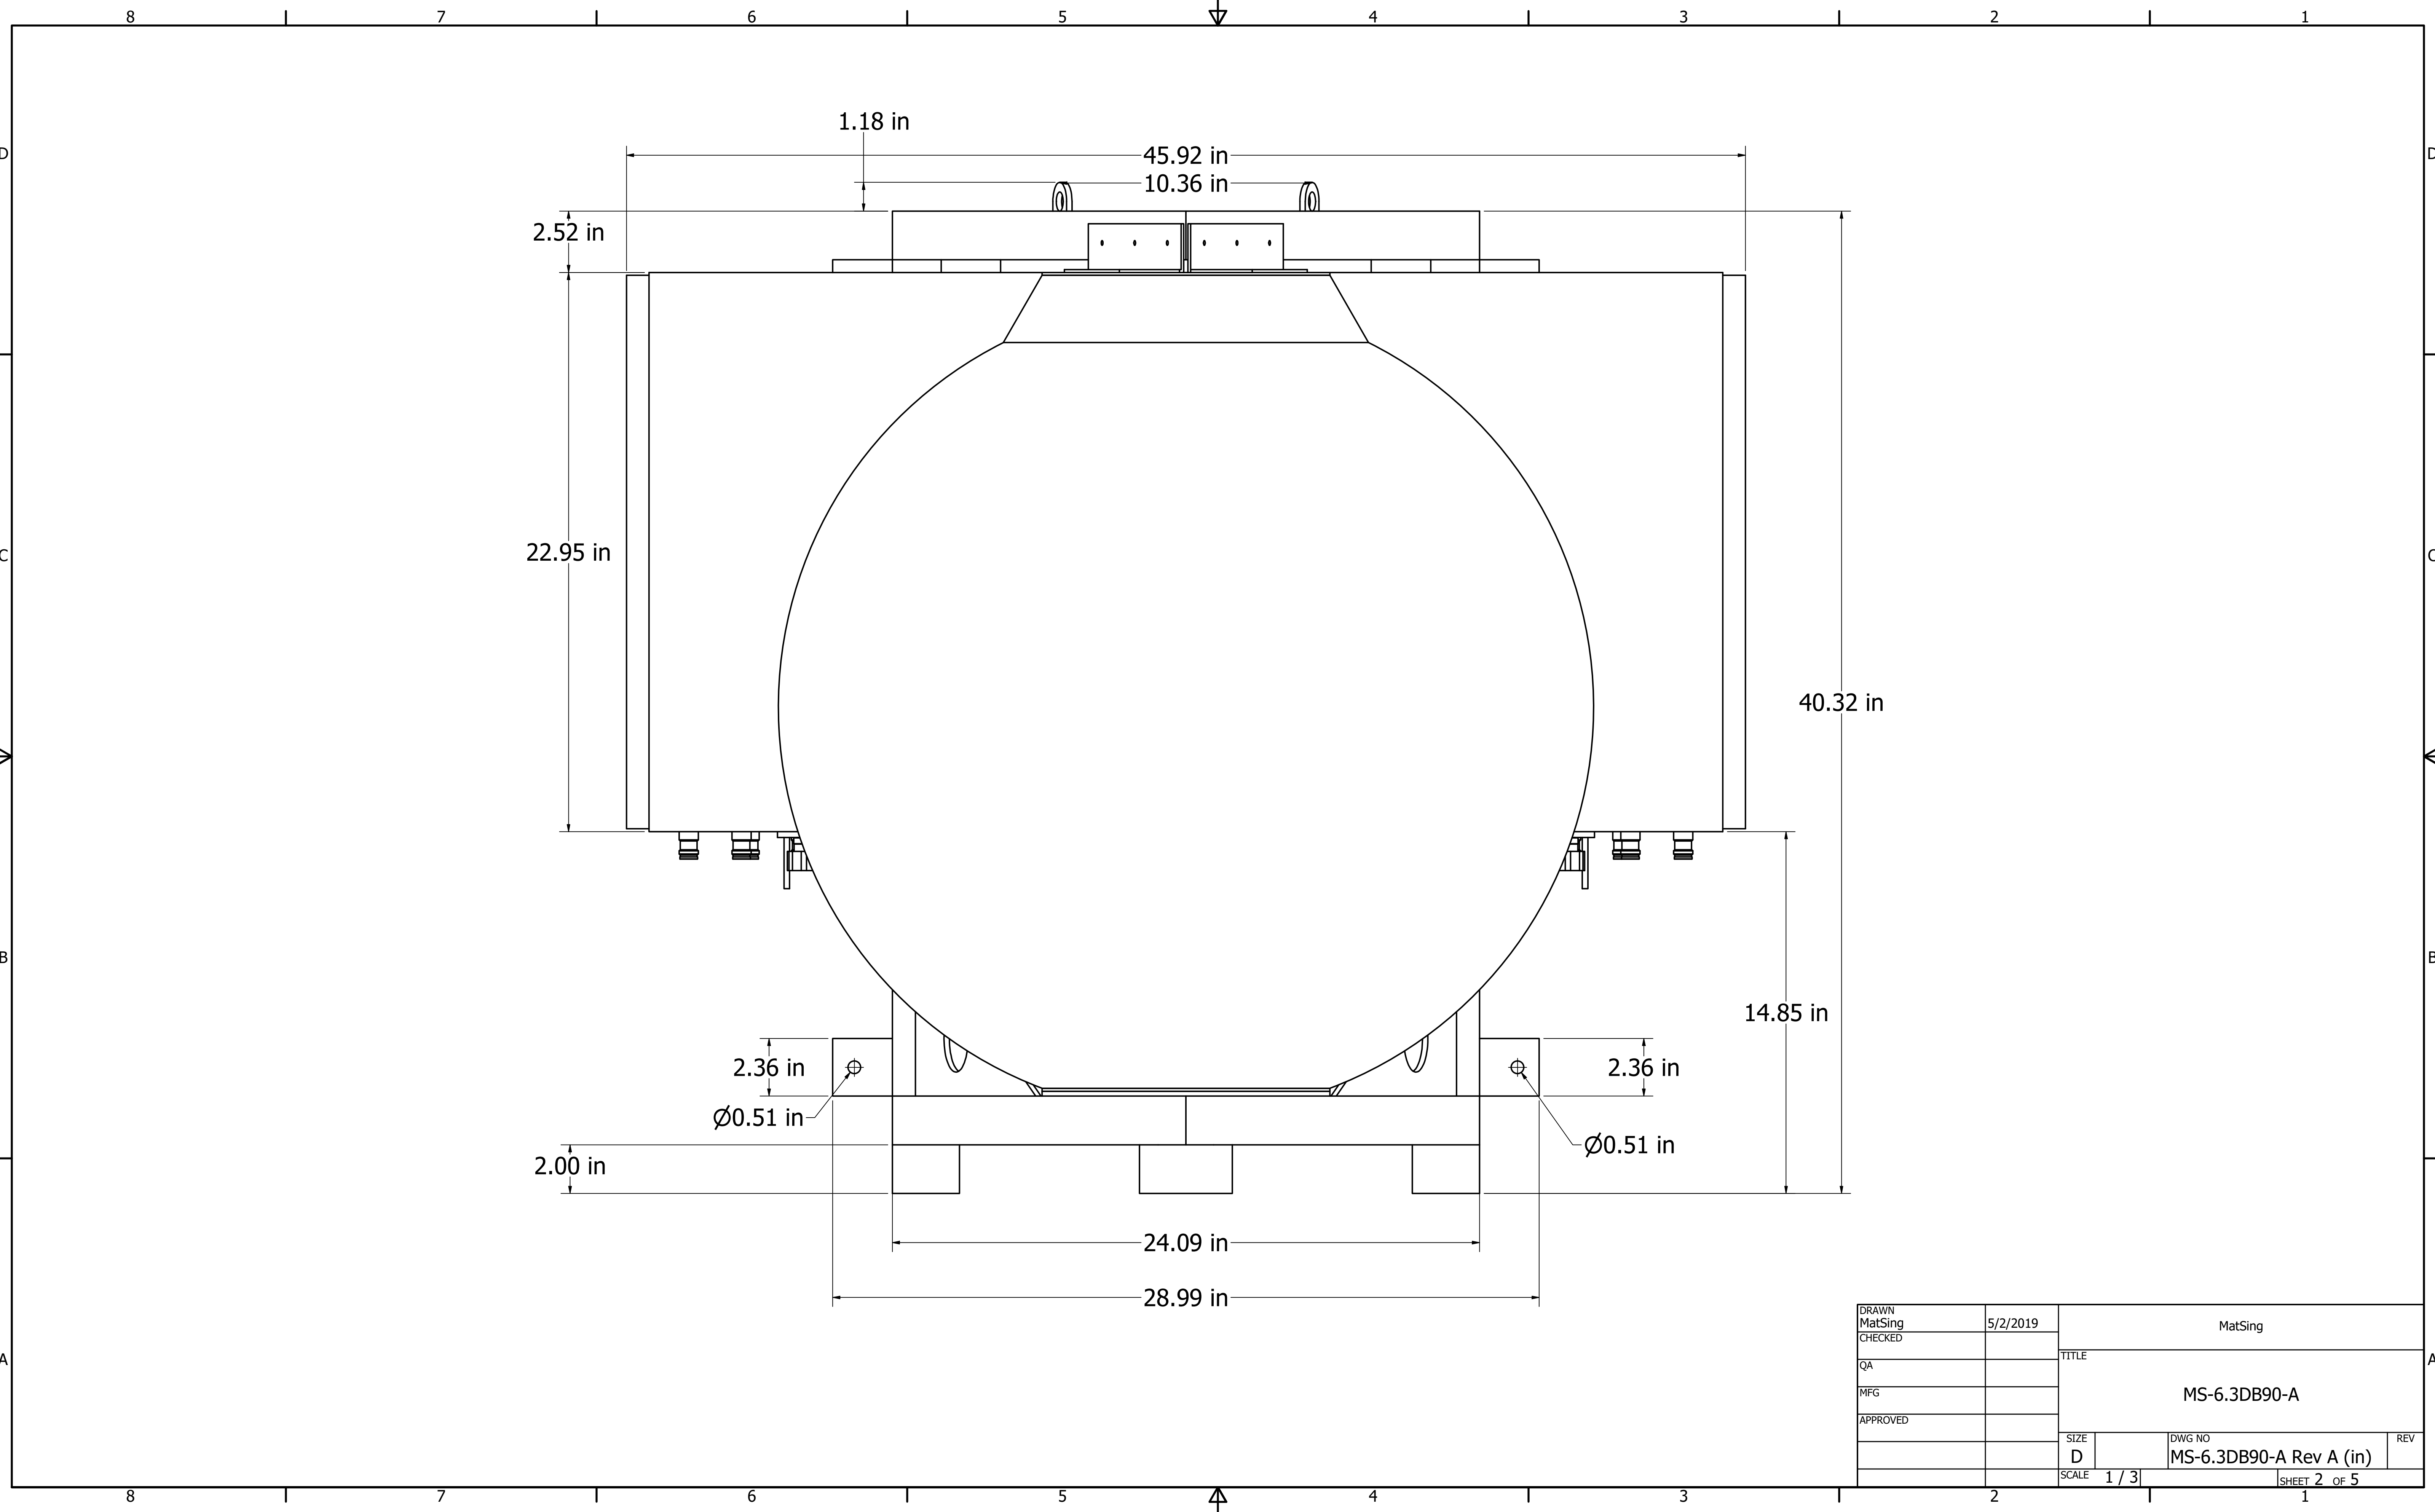

DRAWN	MatSing	5/2/2019	MatSing		
CHECKED			TITLE		
QA			MS-6.3DB90-A		
MFG			SIZE	DWG NO	REV
APPROVED			D	MS-6.3DB90-A Rev A (in)	
			SCALE	0.2 : 1	SHEET 1 OF 5

DRAWN	MatSing	5/2/2019	MatSing	
CHECKED			TITLE	
QA			MS-6.3DB90-A	
MFG				
APPROVED				
			SIZE	DWG NO
			D	MS-6.3DB90-A Rev A (in)
			SCALE	1 / 3
			SHEET 2 OF 5	

DRAWN	MatSing	5/2/2019	MatSing		
CHECKED			TITLE		
QA			MS-6.3DB90-A		
MFG					
APPROVED					
			SIZE	DWG NO	REV
			D	MS-6.3DB90-A Rev A (in)	
			SCALE	1:3	
			SHEET 3 OF 5		

DRAWN	MatSing	5/2/2019	MatSing		
CHECKED			TITLE		
QA			MS-6.3DB90-A		
MFG					
APPROVED					
			SIZE	DWG NO	REV
			D	MS-6.3DB90-A Rev A (in)	
			SCALE	1:3	SHEET 4 OF 5

DRAWN	MatSing	5/2/2019	MatSing		
CHECKED			TITLE		
QA			MS-6.3DB90-A		
MFG					
APPROVED					
			SIZE	DWG NO	REV
			D	MS-6.3DB90-A Rev A (in)	
			SCALE	1:3	
			SHEET 5 OF 5		