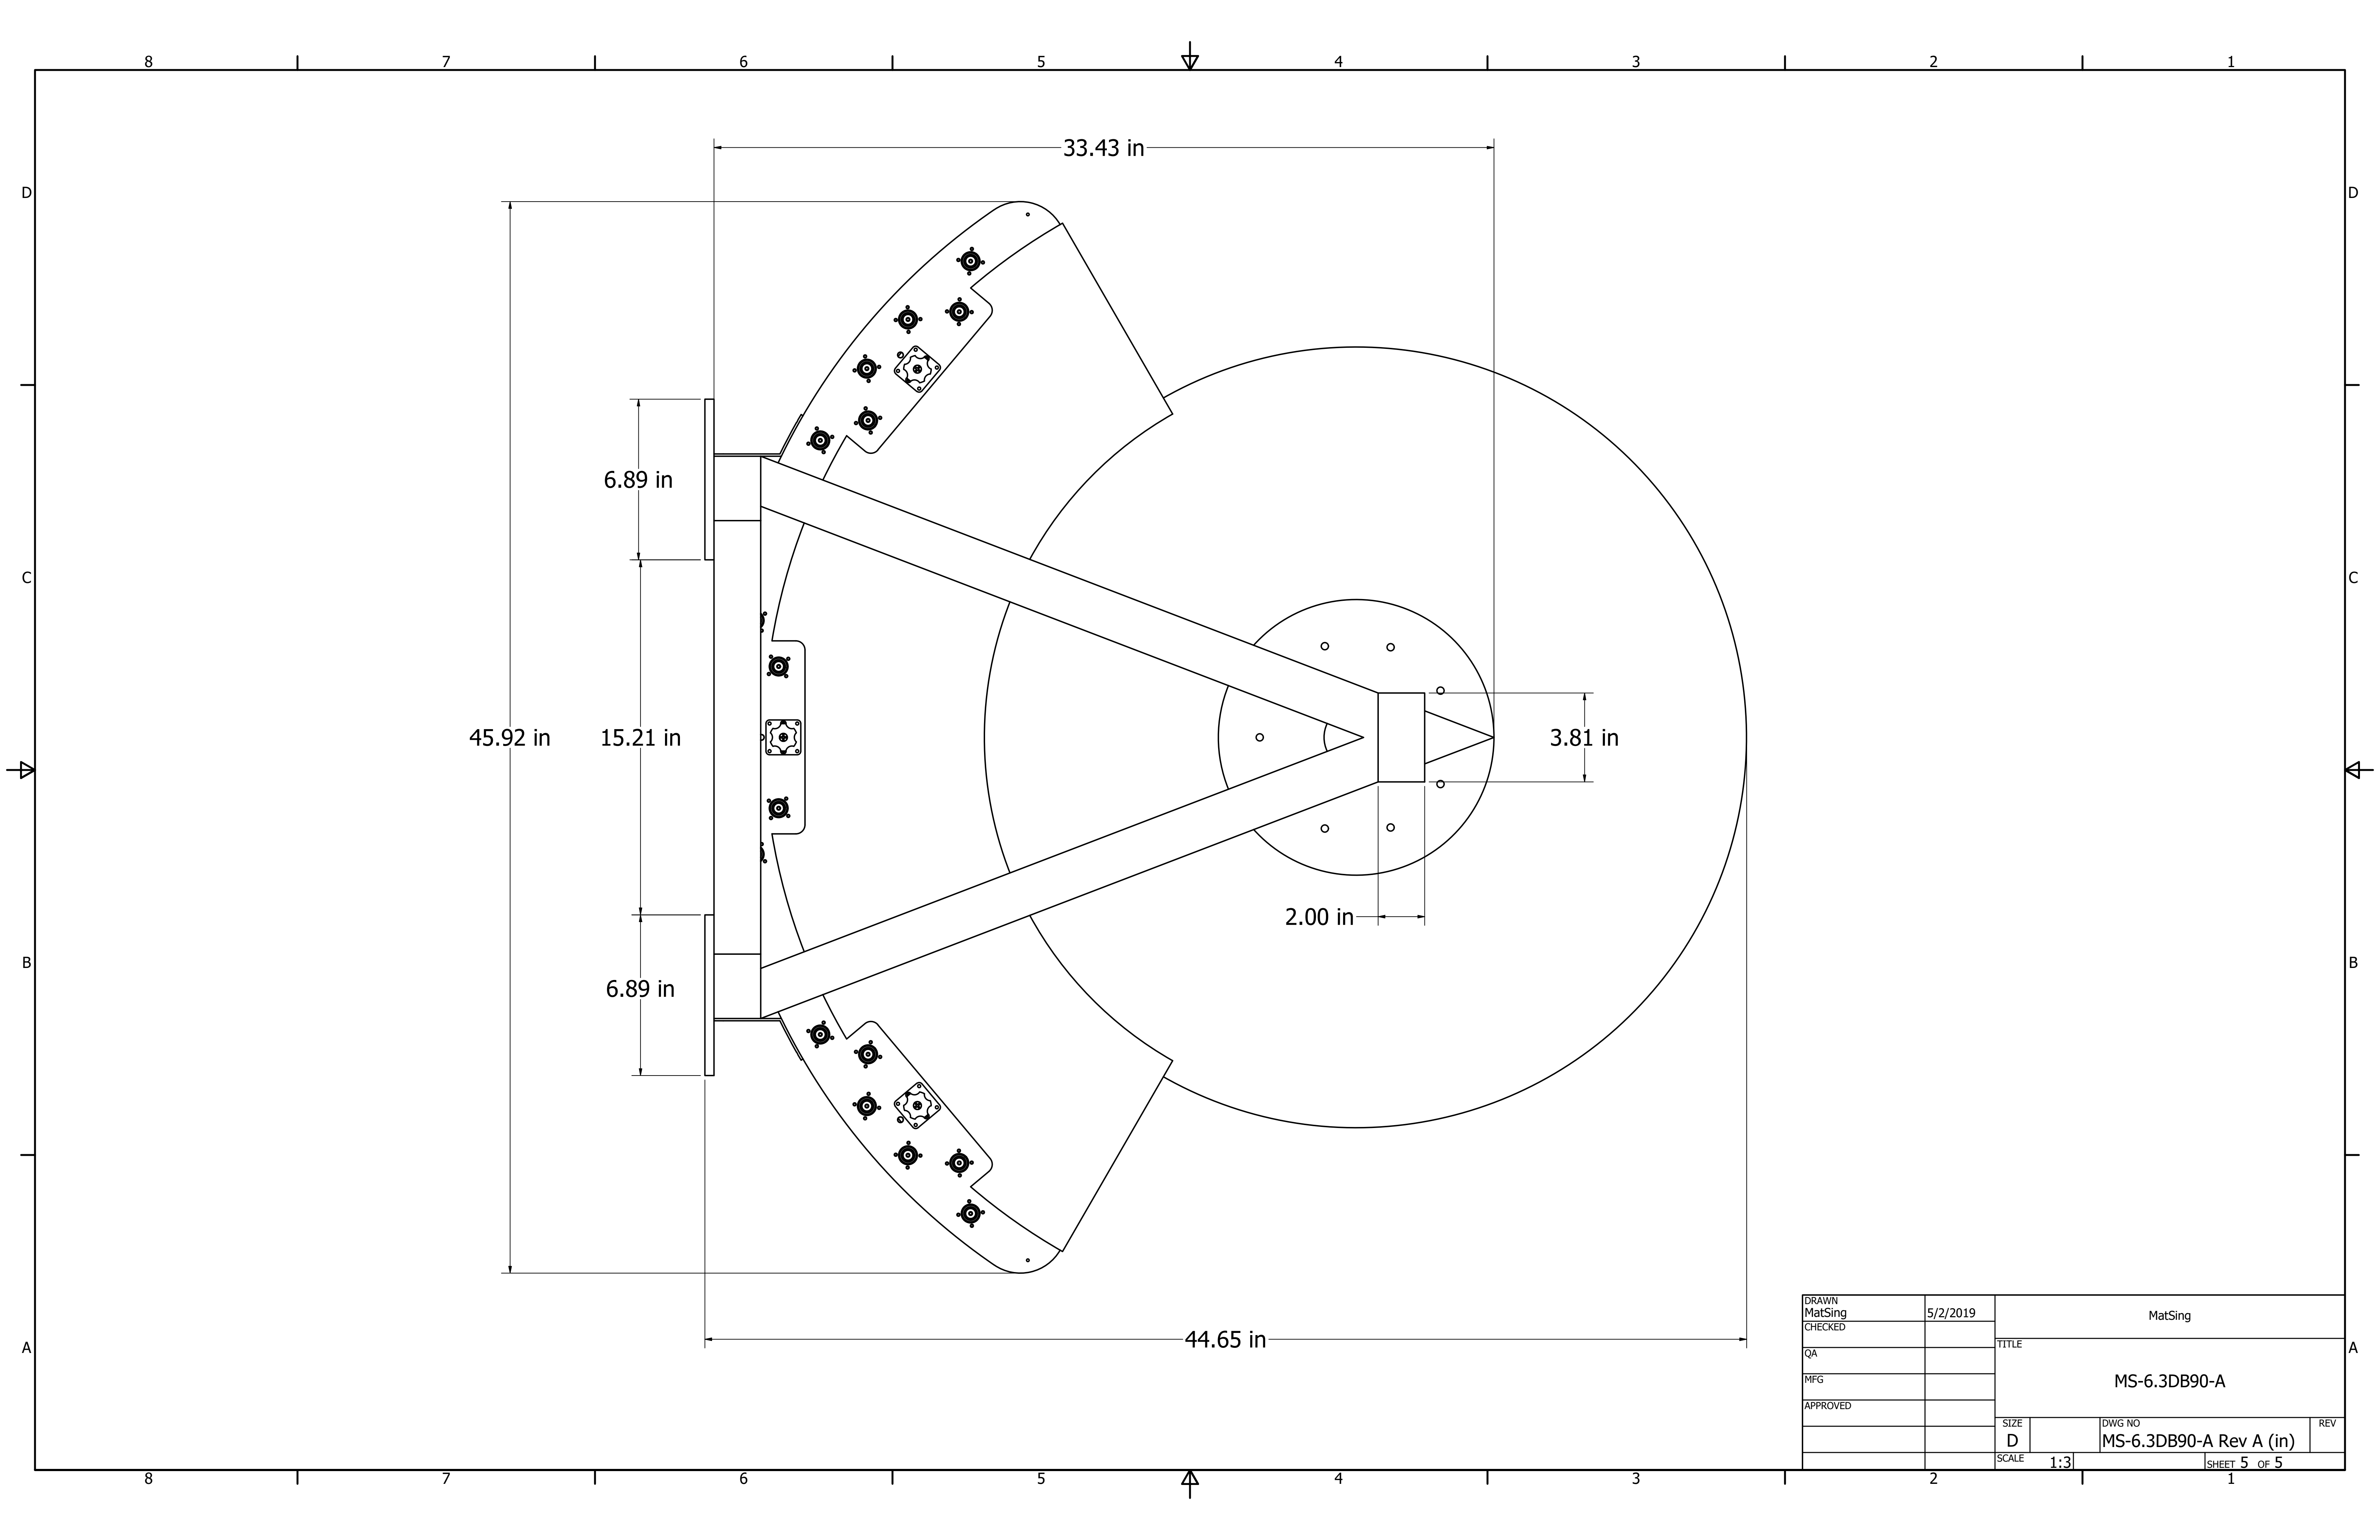

DRAWN	MatSing	5/2/2019	MatSing		
CHECKED			TITLE		
QA			MS-6.3DB90-A		
MFG			SIZE	DWG NO	REV
APPROVED			D	MS-6.3DB90-A Rev A (in)	
			SCALE	0.2 : 1	SHEET 1 OF 5

DRAWN	MatSing	5/2/2019	MatSing	
CHECKED			TITLE	
QA			MS-6.3DB90-A	
MFG				
APPROVED				
			SIZE	DWG NO
			D	MS-6.3DB90-A Rev A (in)
			SCALE	1 / 3
			SHEET 2 OF 5	

DRAWN	MatSing	5/2/2019	MatSing		
CHECKED			TITLE		
QA			MS-6.3DB90-A		
MFG					
APPROVED					
			SIZE	DWG NO	REV
			D	MS-6.3DB90-A Rev A (in)	
			SCALE	1:3	
			SHEET 3 OF 5		

DRAWN	MatSing	5/2/2019	MatSing		
CHECKED			TITLE		
QA			MS-6.3DB90-A		
MFG					
APPROVED					
			SIZE	DWG NO	REV
			D	MS-6.3DB90-A Rev A (in)	
			SCALE	1:3	SHEET 4 OF 5