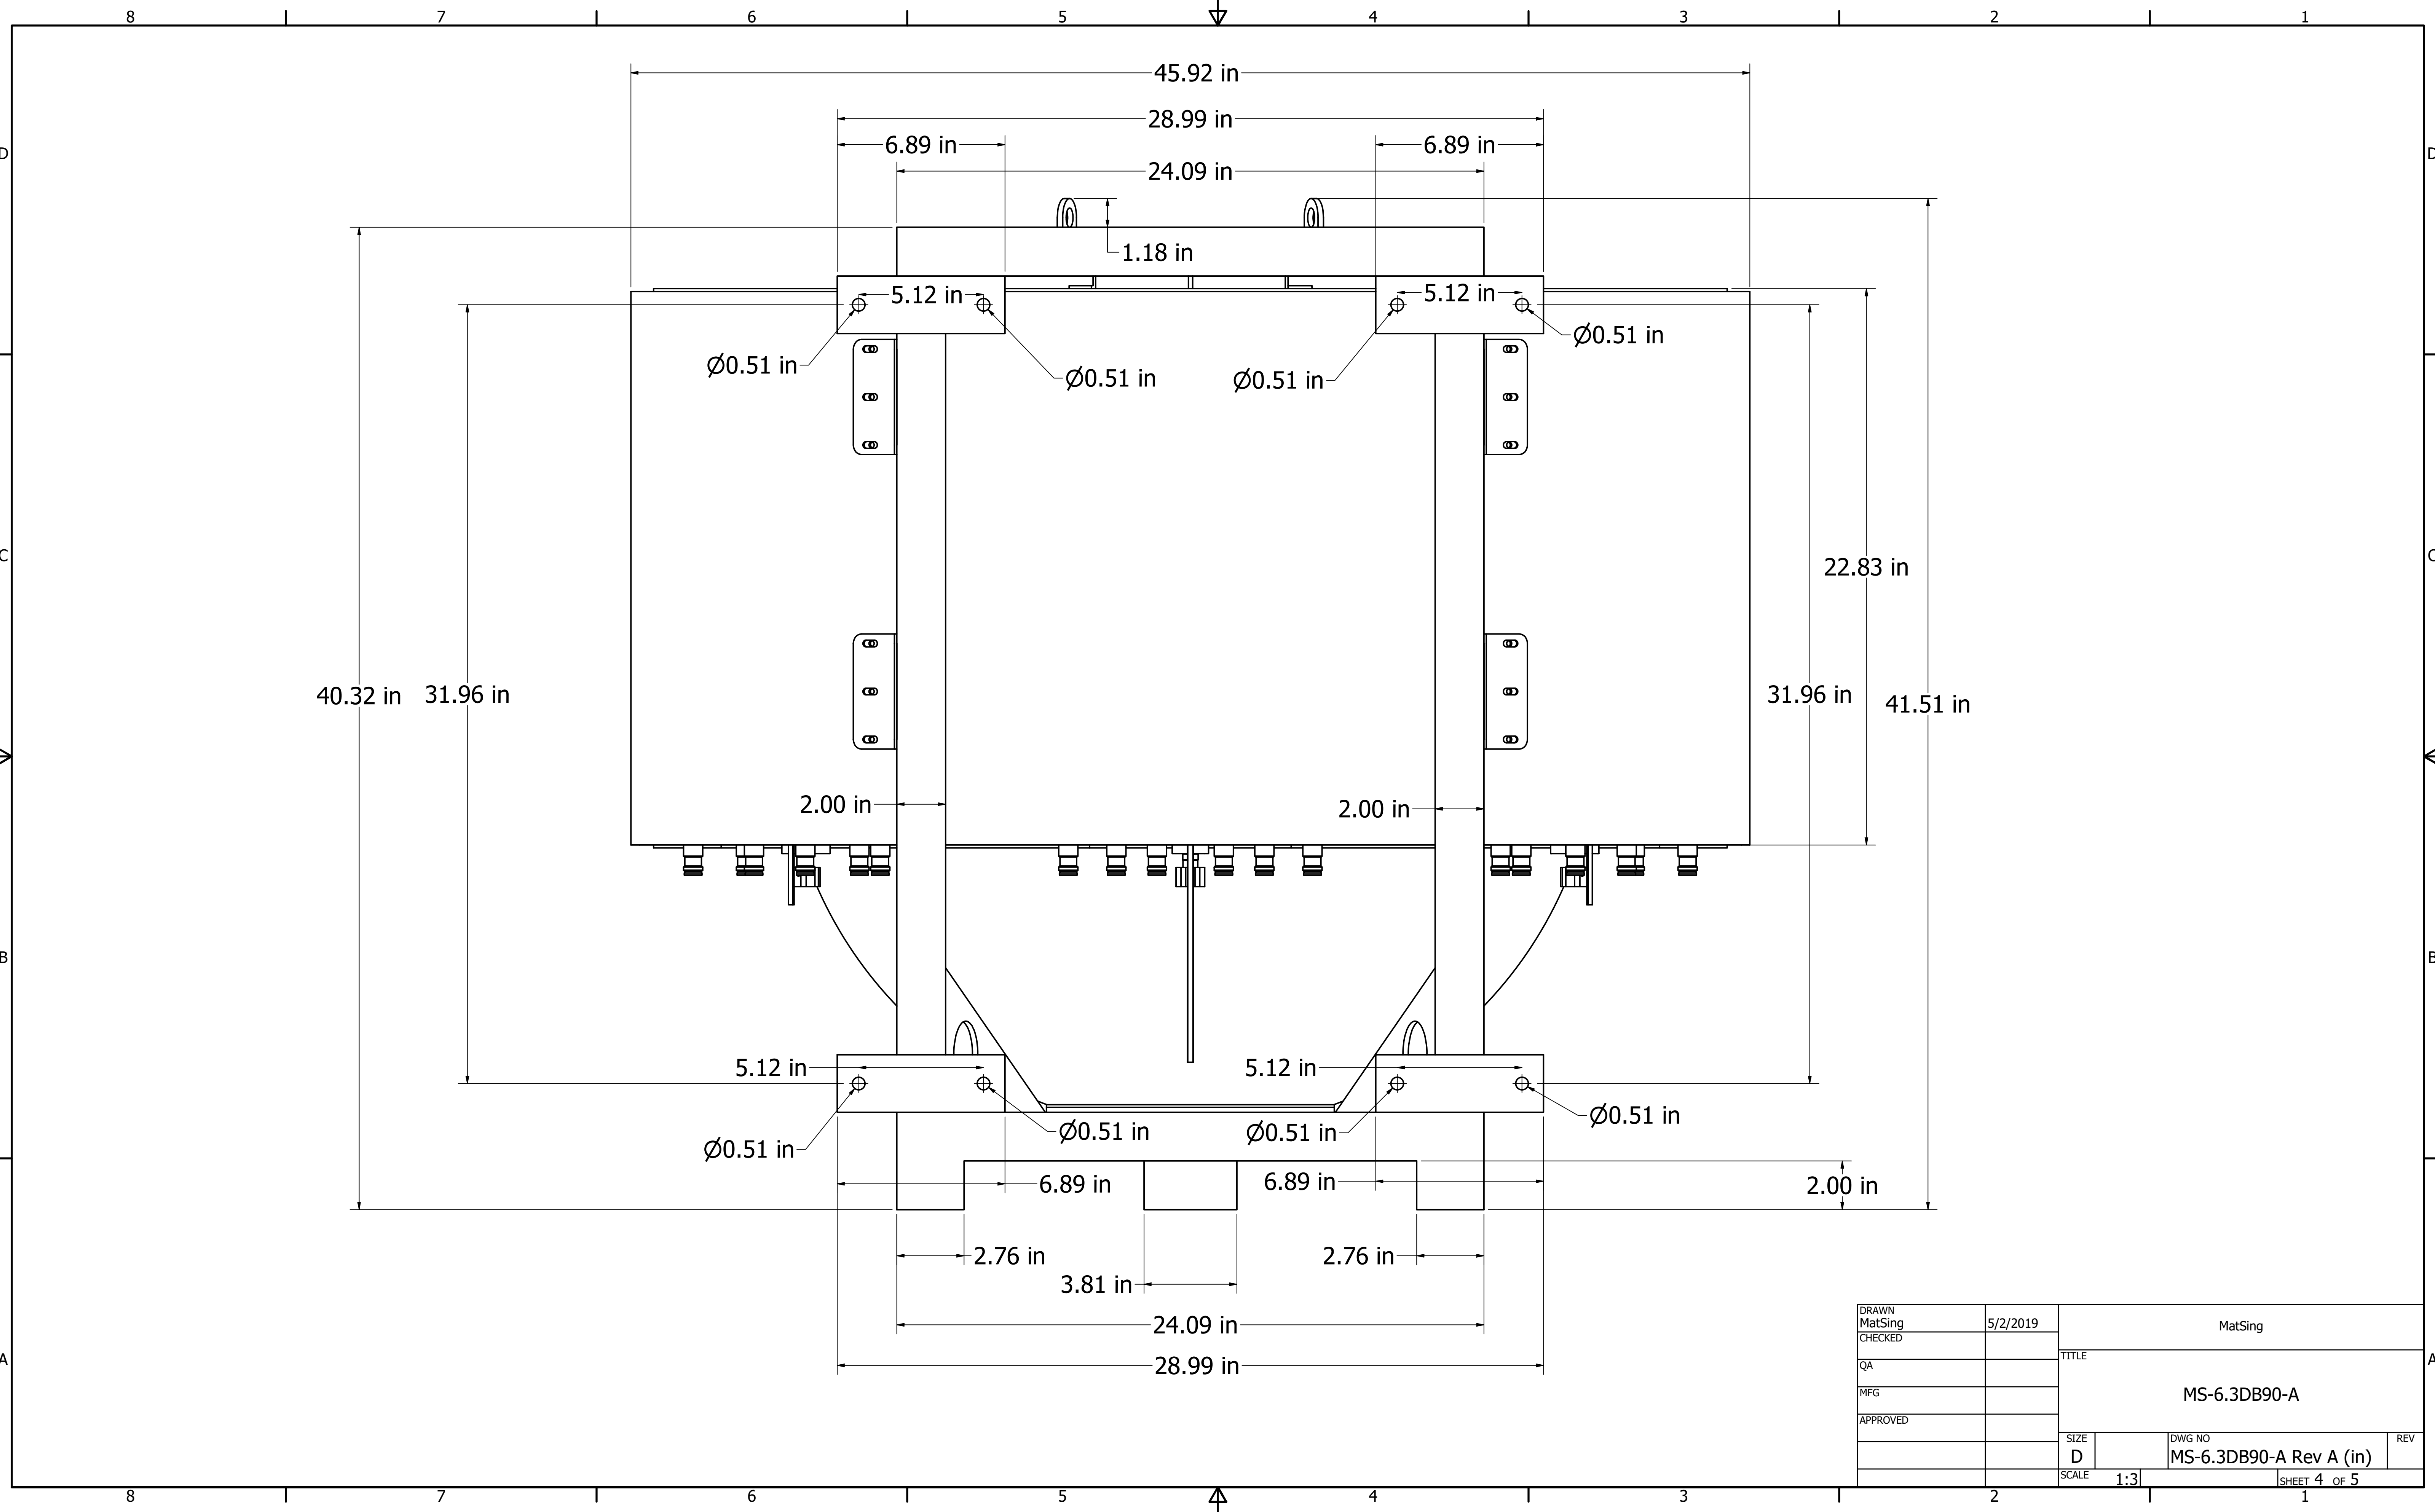

DRAWN	MatSing	5/2/2019	MatSing		
CHECKED			TITLE		
QA			MS-6.3DB90-A		
MFG			SIZE	DWG NO	REV
APPROVED			D	MS-6.3DB90-A Rev A (in)	
			SCALE	0.2 : 1	SHEET 1 OF 5

DRAWN	MatSing	5/2/2019	MatSing	
CHECKED			TITLE	
QA			MS-6.3DB90-A	
MFG				
APPROVED				
			SIZE	DWG NO
			D	MS-6.3DB90-A Rev A (in)
			SCALE	1 / 3
			SHEET 2 OF 5	

DRAWN	MatSing	5/2/2019	MatSing		
CHECKED			TITLE		
QA			MS-6.3DB90-A		
MFG					
APPROVED					
			SIZE	DWG NO	REV
			D	MS-6.3DB90-A Rev A (in)	
			SCALE	1:3	
			SHEET 3 OF 5		

DRAWN	MatSing	5/2/2019	MatSing		
CHECKED			TITLE		
QA			MS-6.3DB90-A		
MFG					
APPROVED					
			SIZE	DWG NO	REV
			D	MS-6.3DB90-A Rev A (in)	
			SCALE	1:3	SHEET 4 OF 5