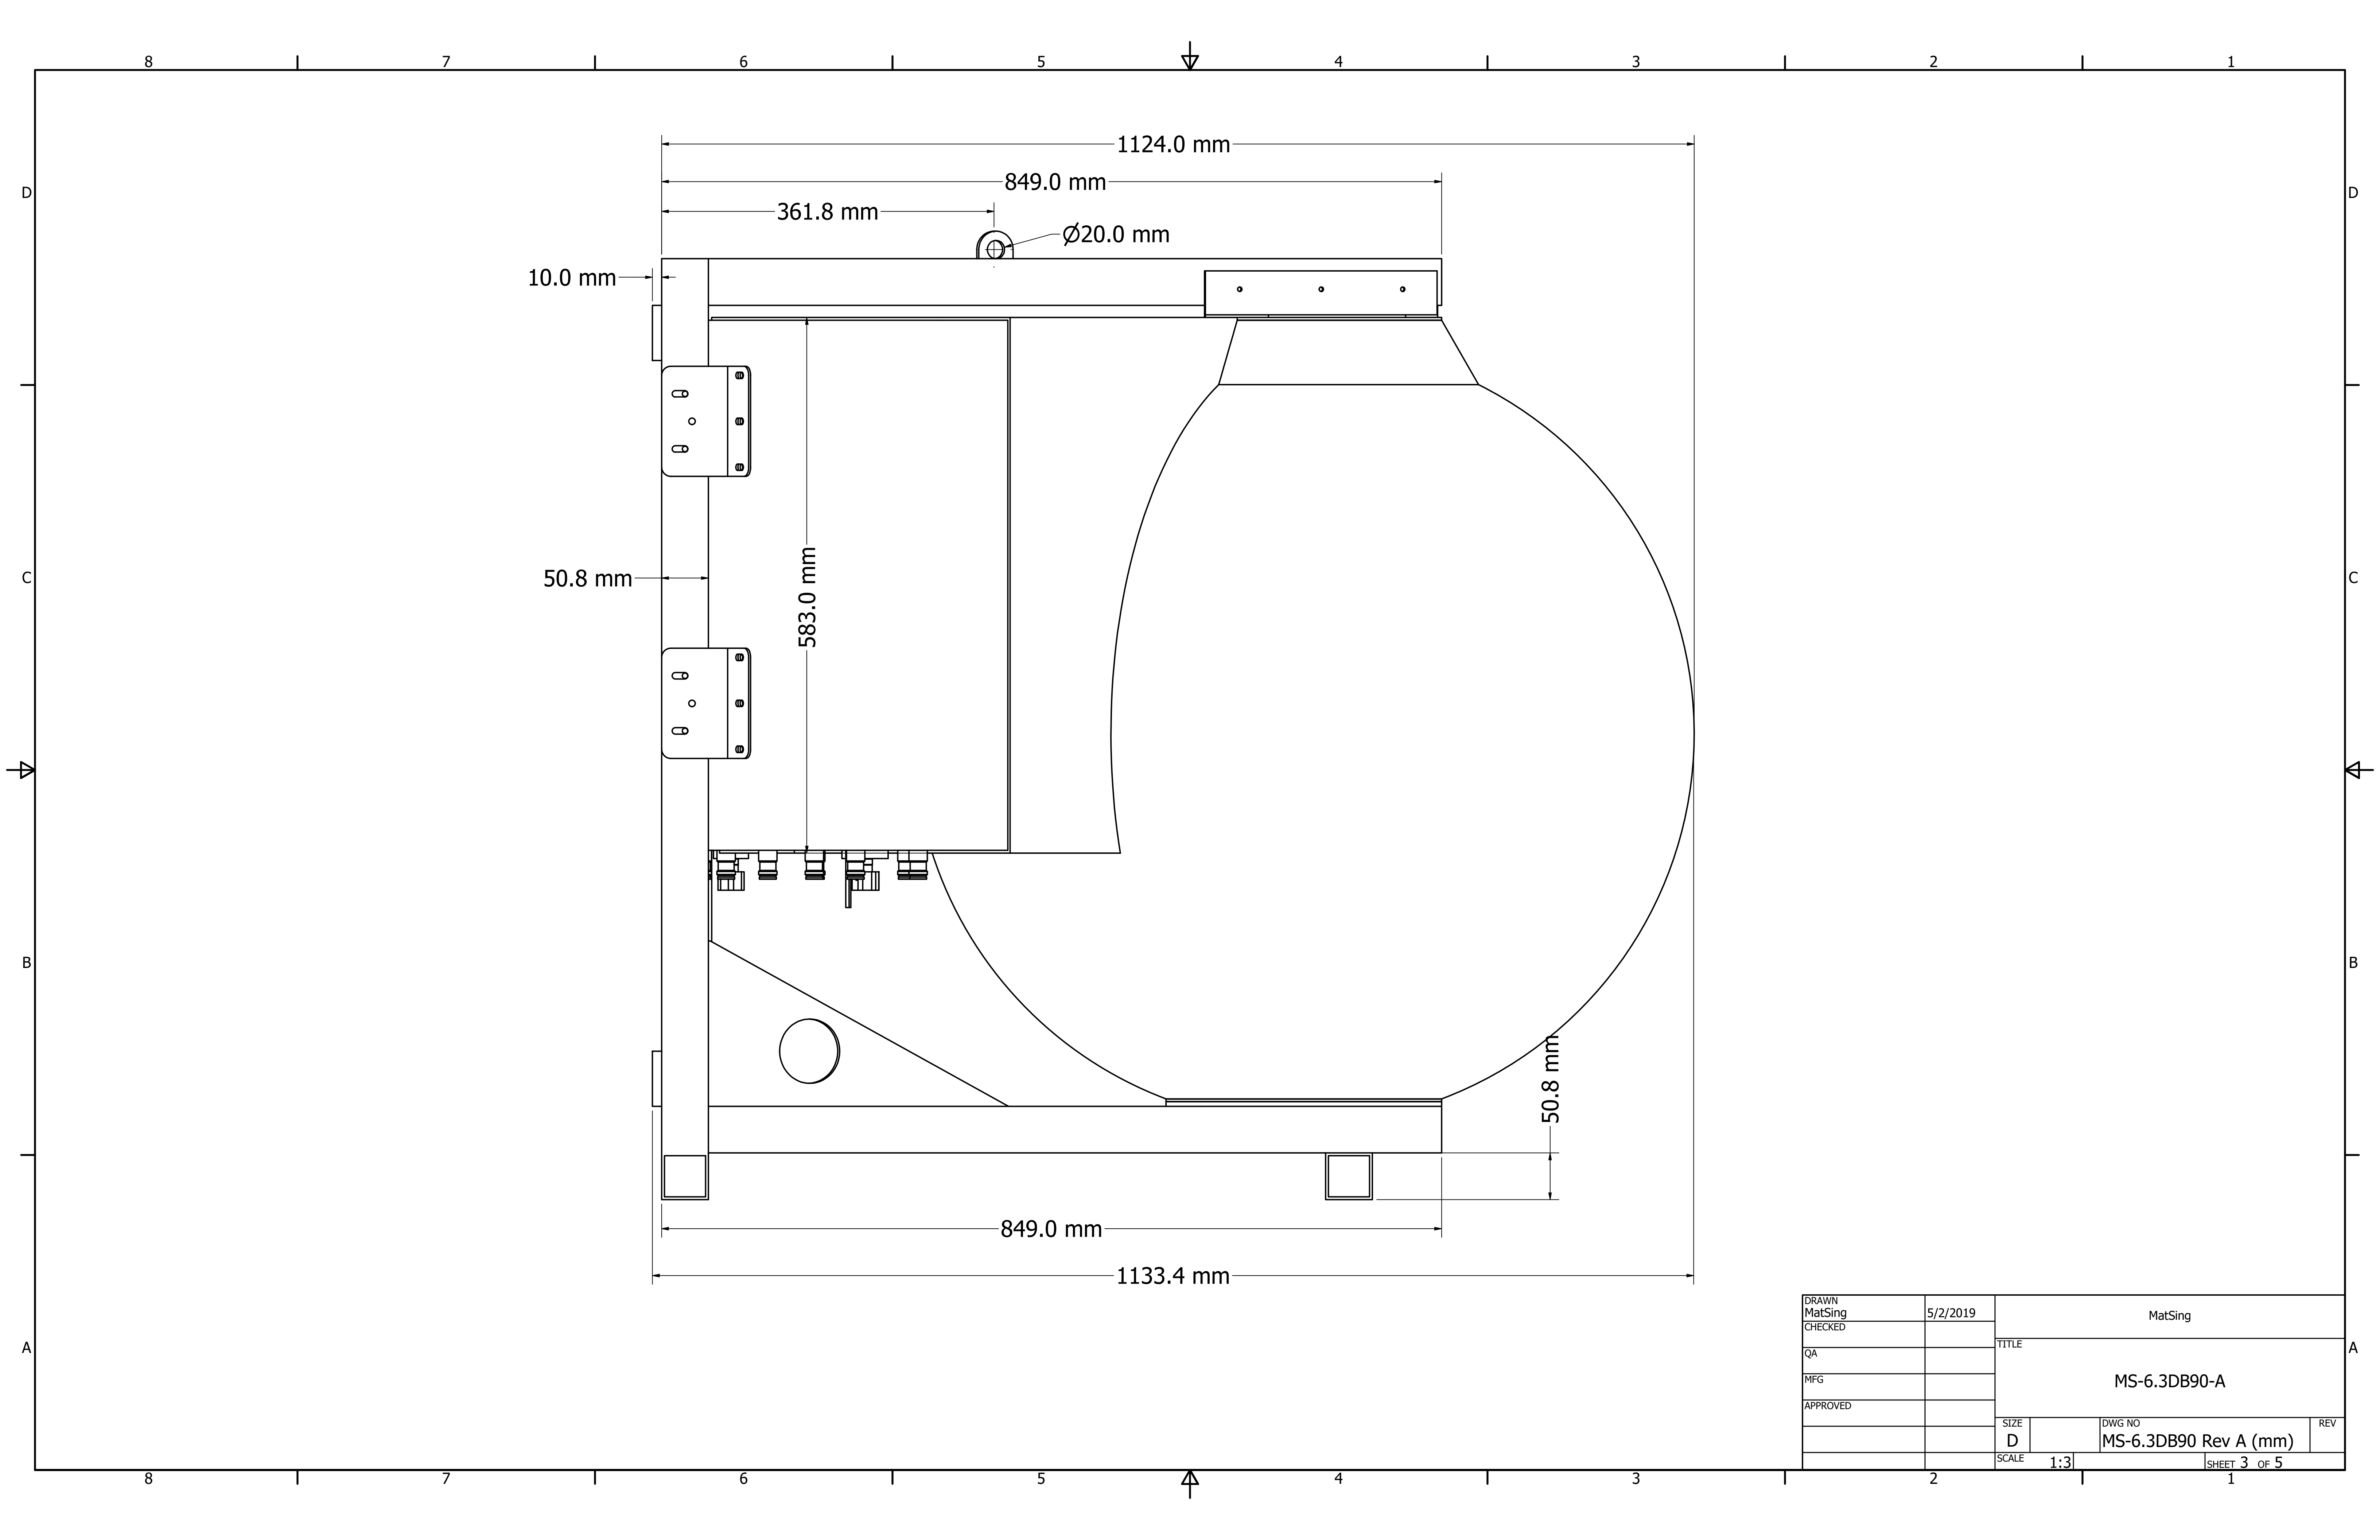

DRAWN	MatSing	5/2/2019	MatSing		
CHECKED			TITLE		
QA			MS-6.3DB90-A		
MFG			SIZE	DWG NO	REV
APPROVED			D	MS-6.3DB90 Rev A (mm)	
SCALE 0.2 : 1			SHEET 1 OF 5		

DRAWN	MatSing	5/2/2019	MatSing		
CHECKED			TITLE		
QA			MS-6.3DB90-A		
MFG					
APPROVED					
			SIZE	DWG NO	REV
			D	MS-6.3DB90 Rev A (mm)	
			SCALE	1 / 3	
			SHEET 2 OF 5		

DRAWN	MatSing	5/2/2019	MatSing		
CHECKED			TITLE		
QA			MS-6.3DB90-A		
MFG					
APPROVED					
			SIZE	DWG NO	REV
			D	MS-6.3DB90 Rev A (mm)	
			SCALE	1:3	
			SHEET 3 OF 5		

DRAWN	MatSing	5/2/2019	MatSing		
CHECKED			TITLE		
QA			MS-6.3DB90-A		
MFG					
APPROVED					
			SIZE	DWG NO	REV
			D	MS-6.3DB90 Rev A (mm)	
			SCALE	1:3	
			SHEET 4 OF 5		

DRAWN	MatSing	5/2/2019	MatSing		
CHECKED			TITLE		
QA			MS-6.3DB90-A		
MFG					
APPROVED					
			SIZE	DWG NO	REV
			D	MS-6.3DB90 Rev A (mm)	
			SCALE	1:3	SHEET 5 OF 5