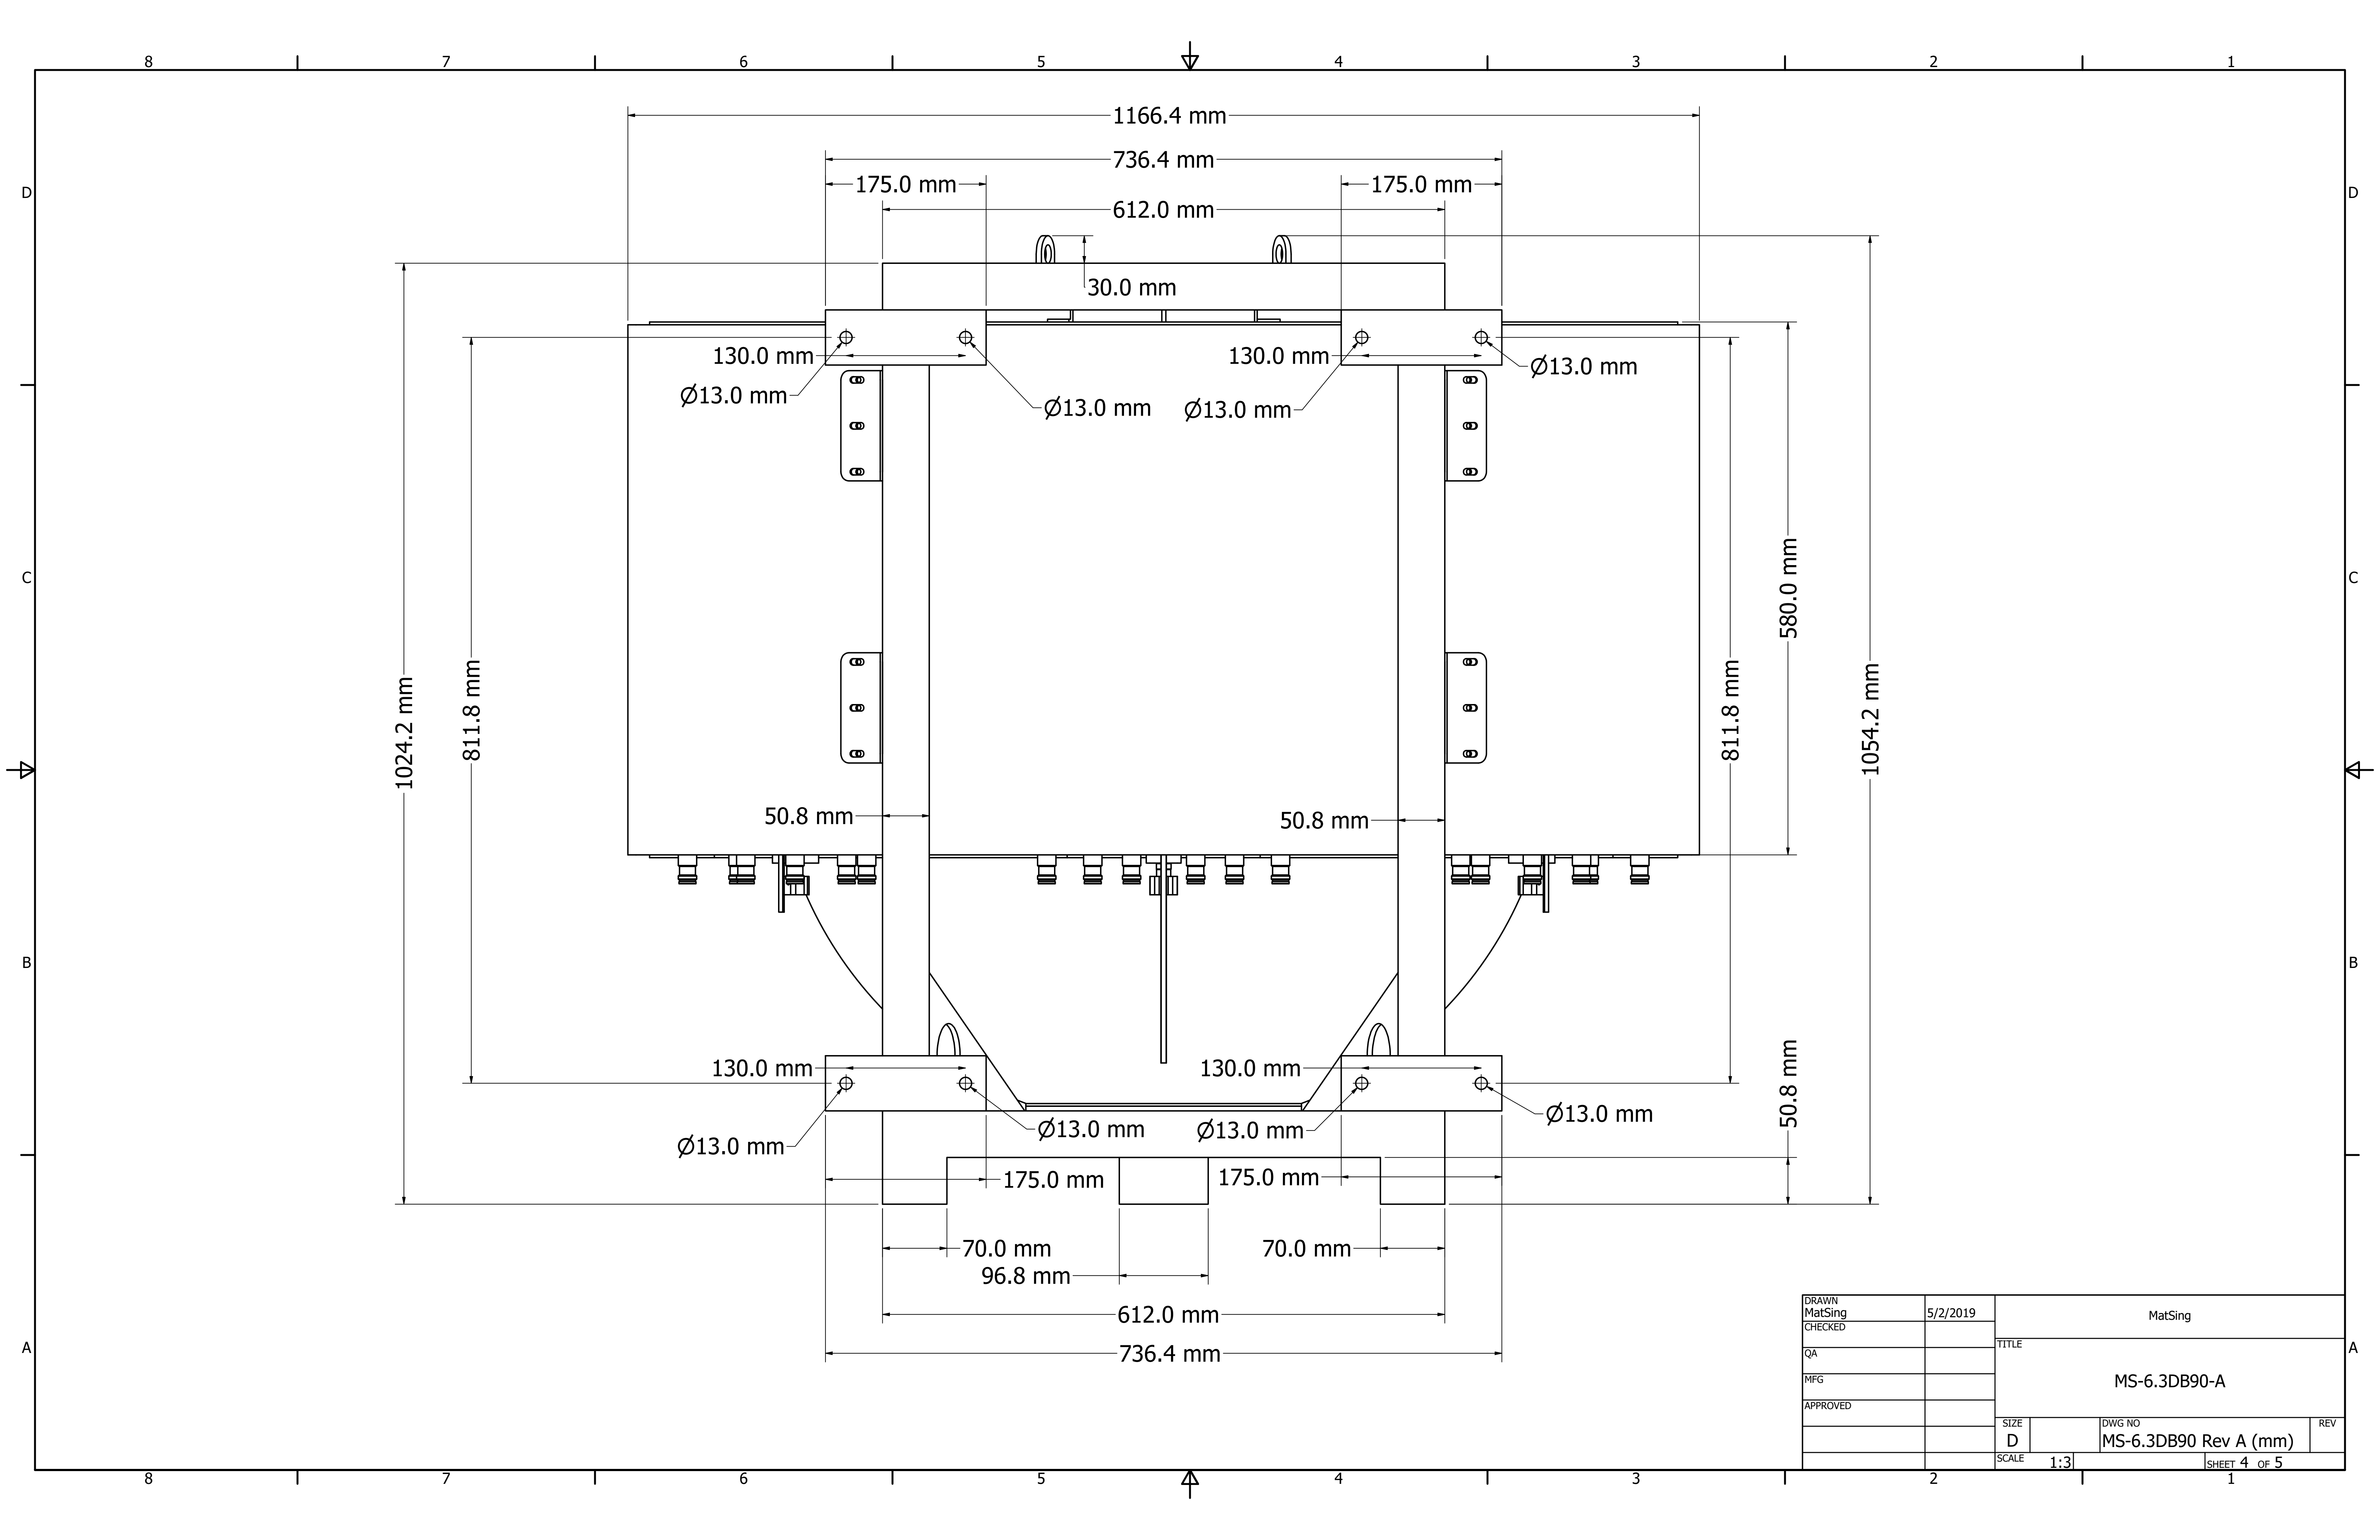

DRAWN	MatSing	5/2/2019	MatSing		
CHECKED			TITLE		
QA			MS-6.3DB90-A		
MFG			SIZE	DWG NO	REV
APPROVED			D	MS-6.3DB90 Rev A (mm)	
SCALE 0.2 : 1			SHEET 1 OF 5		

DRAWN	MatSing	5/2/2019	MatSing		
CHECKED			TITLE		
QA			MS-6.3DB90-A		
MFG					
APPROVED					
			SIZE	DWG NO	REV
			D	MS-6.3DB90 Rev A (mm)	
			SCALE	1 / 3	
			SHEET 2 OF 5		

DRAWN	MatSing	5/2/2019	MatSing		
CHECKED			TITLE		
QA			MS-6.3DB90-A		
MFG					
APPROVED					
			SIZE	DWG NO	REV
			D	MS-6.3DB90 Rev A (mm)	
			SCALE	1:3	
			SHEET 3 OF 5		

DRAWN	MatSing	5/2/2019	MatSing		
CHECKED			TITLE		
QA			MS-6.3DB90-A		
MFG					
APPROVED					
			SIZE	DWG NO	REV
			D	MS-6.3DB90 Rev A (mm)	
			SCALE	1:3	
			SHEET 4 OF 5		

DRAWN	MatSing	5/2/2019	MatSing		
CHECKED			TITLE		
QA			MS-6.3DB90-A		
MFG					
APPROVED					
			SIZE	DWG NO	REV
			D	MS-6.3DB90 Rev A (mm)	
			SCALE	1:3	SHEET 5 OF 5