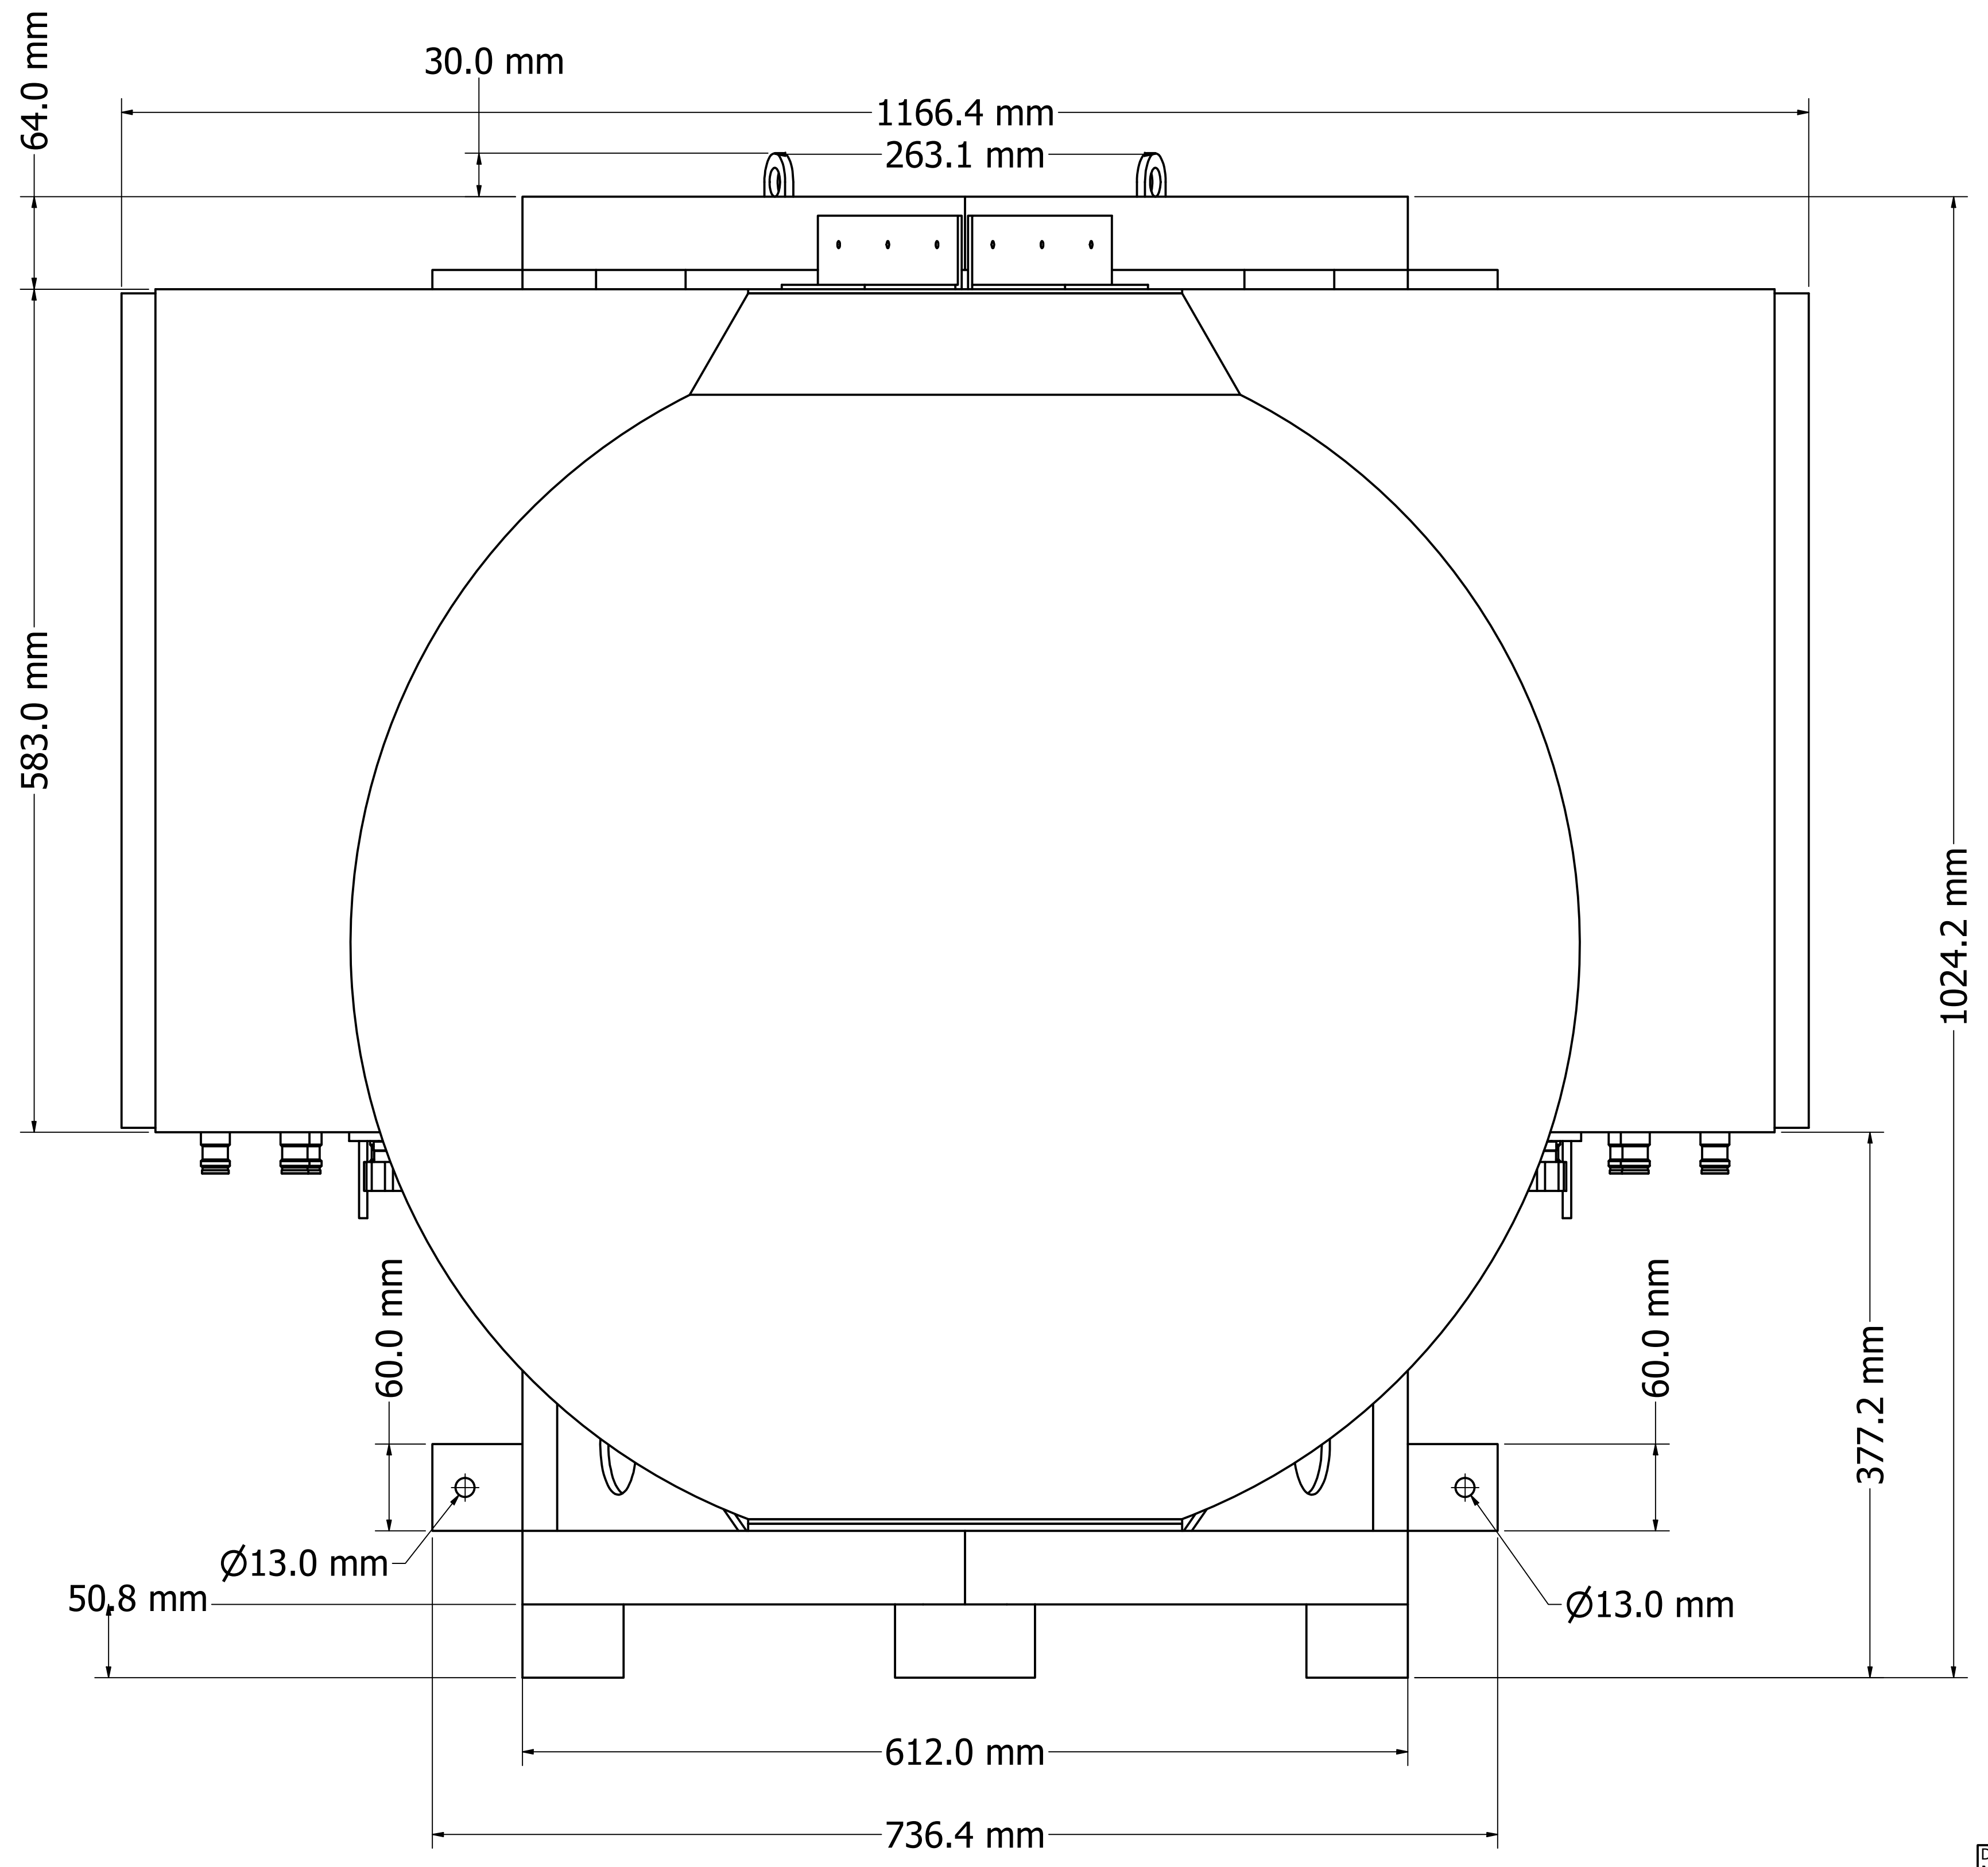

DRAWN	MatSing	5/2/2019	MatSing		
CHECKED			TITLE		
QA			MS-6.3DB90-A		
MFG			SIZE	DWG NO	REV
APPROVED			D	MS-6.3DB90 Rev A (mm)	
SCALE 0.2 : 1			SHEET 1 OF 5		

DRAWN	MatSing	5/2/2019	MatSing		
CHECKED			TITLE		
QA			MS-6.3DB90-A		
MFG					
APPROVED					
			SIZE	DWG NO	REV
			D	MS-6.3DB90 Rev A (mm)	
			SCALE	1 / 3	
			SHEET 2 OF 5		

DRAWN	MatSing	5/2/2019	MatSing		
CHECKED			TITLE		
QA			MS-6.3DB90-A		
MFG					
APPROVED					
			SIZE	DWG NO	REV
			D	MS-6.3DB90 Rev A (mm)	
			SCALE	1:3	
			SHEET 3 OF 5		

DRAWN	MatSing	5/2/2019	MatSing		
CHECKED			TITLE		
QA			MS-6.3DB90-A		
MFG					
APPROVED					
			SIZE	DWG NO	REV
			D	MS-6.3DB90 Rev A (mm)	
			SCALE	1:3	
			SHEET 4 OF 5		

DRAWN	MatSing	5/2/2019	MatSing		
CHECKED			TITLE		
QA			MS-6.3DB90-A		
MFG					
APPROVED					
			SIZE	DWG NO	REV
			D	MS-6.3DB90 Rev A (mm)	
			SCALE	1:3	SHEET 5 OF 5