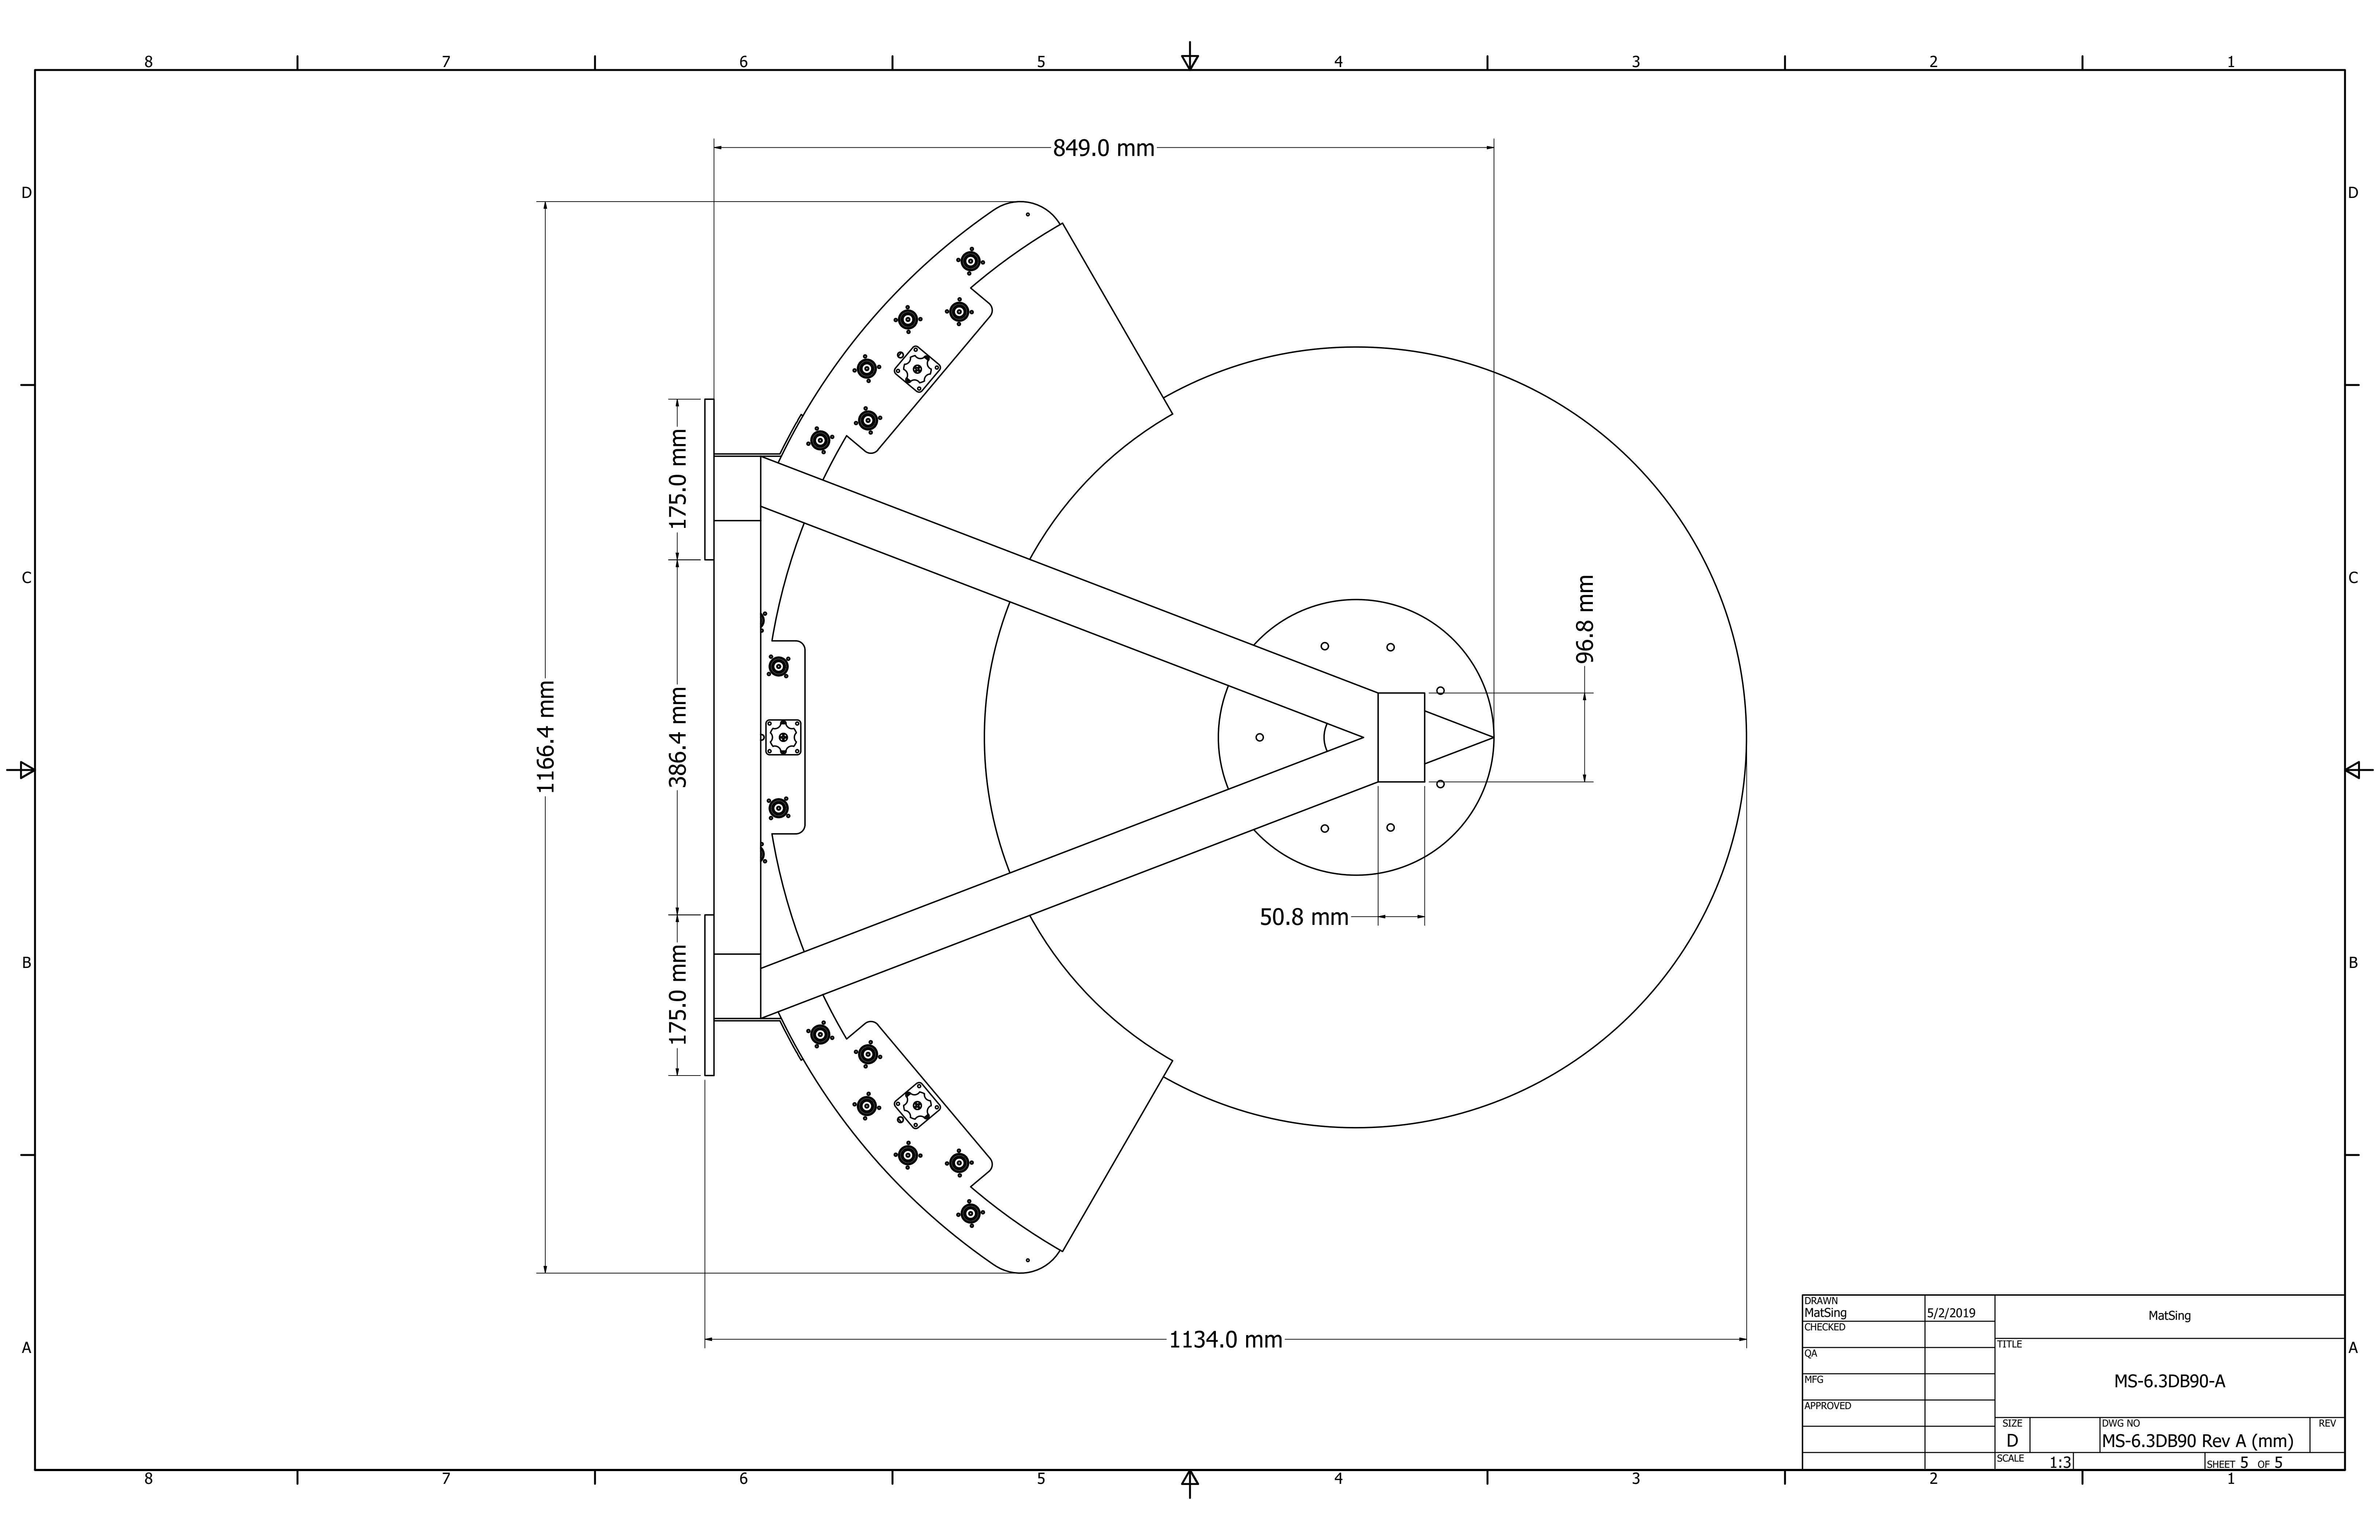

DRAWN	MatSing	5/2/2019	MatSing		
CHECKED			TITLE		
QA			MS-6.3DB90-A		
MFG			SIZE	DWG NO	REV
APPROVED			D	MS-6.3DB90 Rev A (mm)	
SCALE 0.2 : 1			SHEET 1 OF 5		

DRAWN	MatSing	5/2/2019	MatSing		
CHECKED			TITLE		
QA			MS-6.3DB90-A		
MFG					
APPROVED					
			SIZE	DWG NO	REV
			D	MS-6.3DB90 Rev A (mm)	
			SCALE	1 / 3	
			SHEET 2 OF 5		

DRAWN	MatSing	5/2/2019	MatSing		
CHECKED			TITLE		
QA			MS-6.3DB90-A		
MFG					
APPROVED					
			SIZE	DWG NO	REV
			D	MS-6.3DB90 Rev A (mm)	
			SCALE	1:3	
			SHEET 3 OF 5		

DRAWN	MatSing	5/2/2019	MatSing		
CHECKED			TITLE		
QA			MS-6.3DB90-A		
MFG					
APPROVED					
			SIZE	DWG NO	REV
			D	MS-6.3DB90 Rev A (mm)	
			SCALE	1:3	
			SHEET 4 OF 5		

DRAWN	MatSing	5/2/2019	MatSing		
CHECKED			TITLE		
QA			MS-6.3DB90-A		
MFG					
APPROVED					
			SIZE	DWG NO	REV
			D	MS-6.3DB90 Rev A (mm)	
			SCALE	1:3	SHEET 5 OF 5