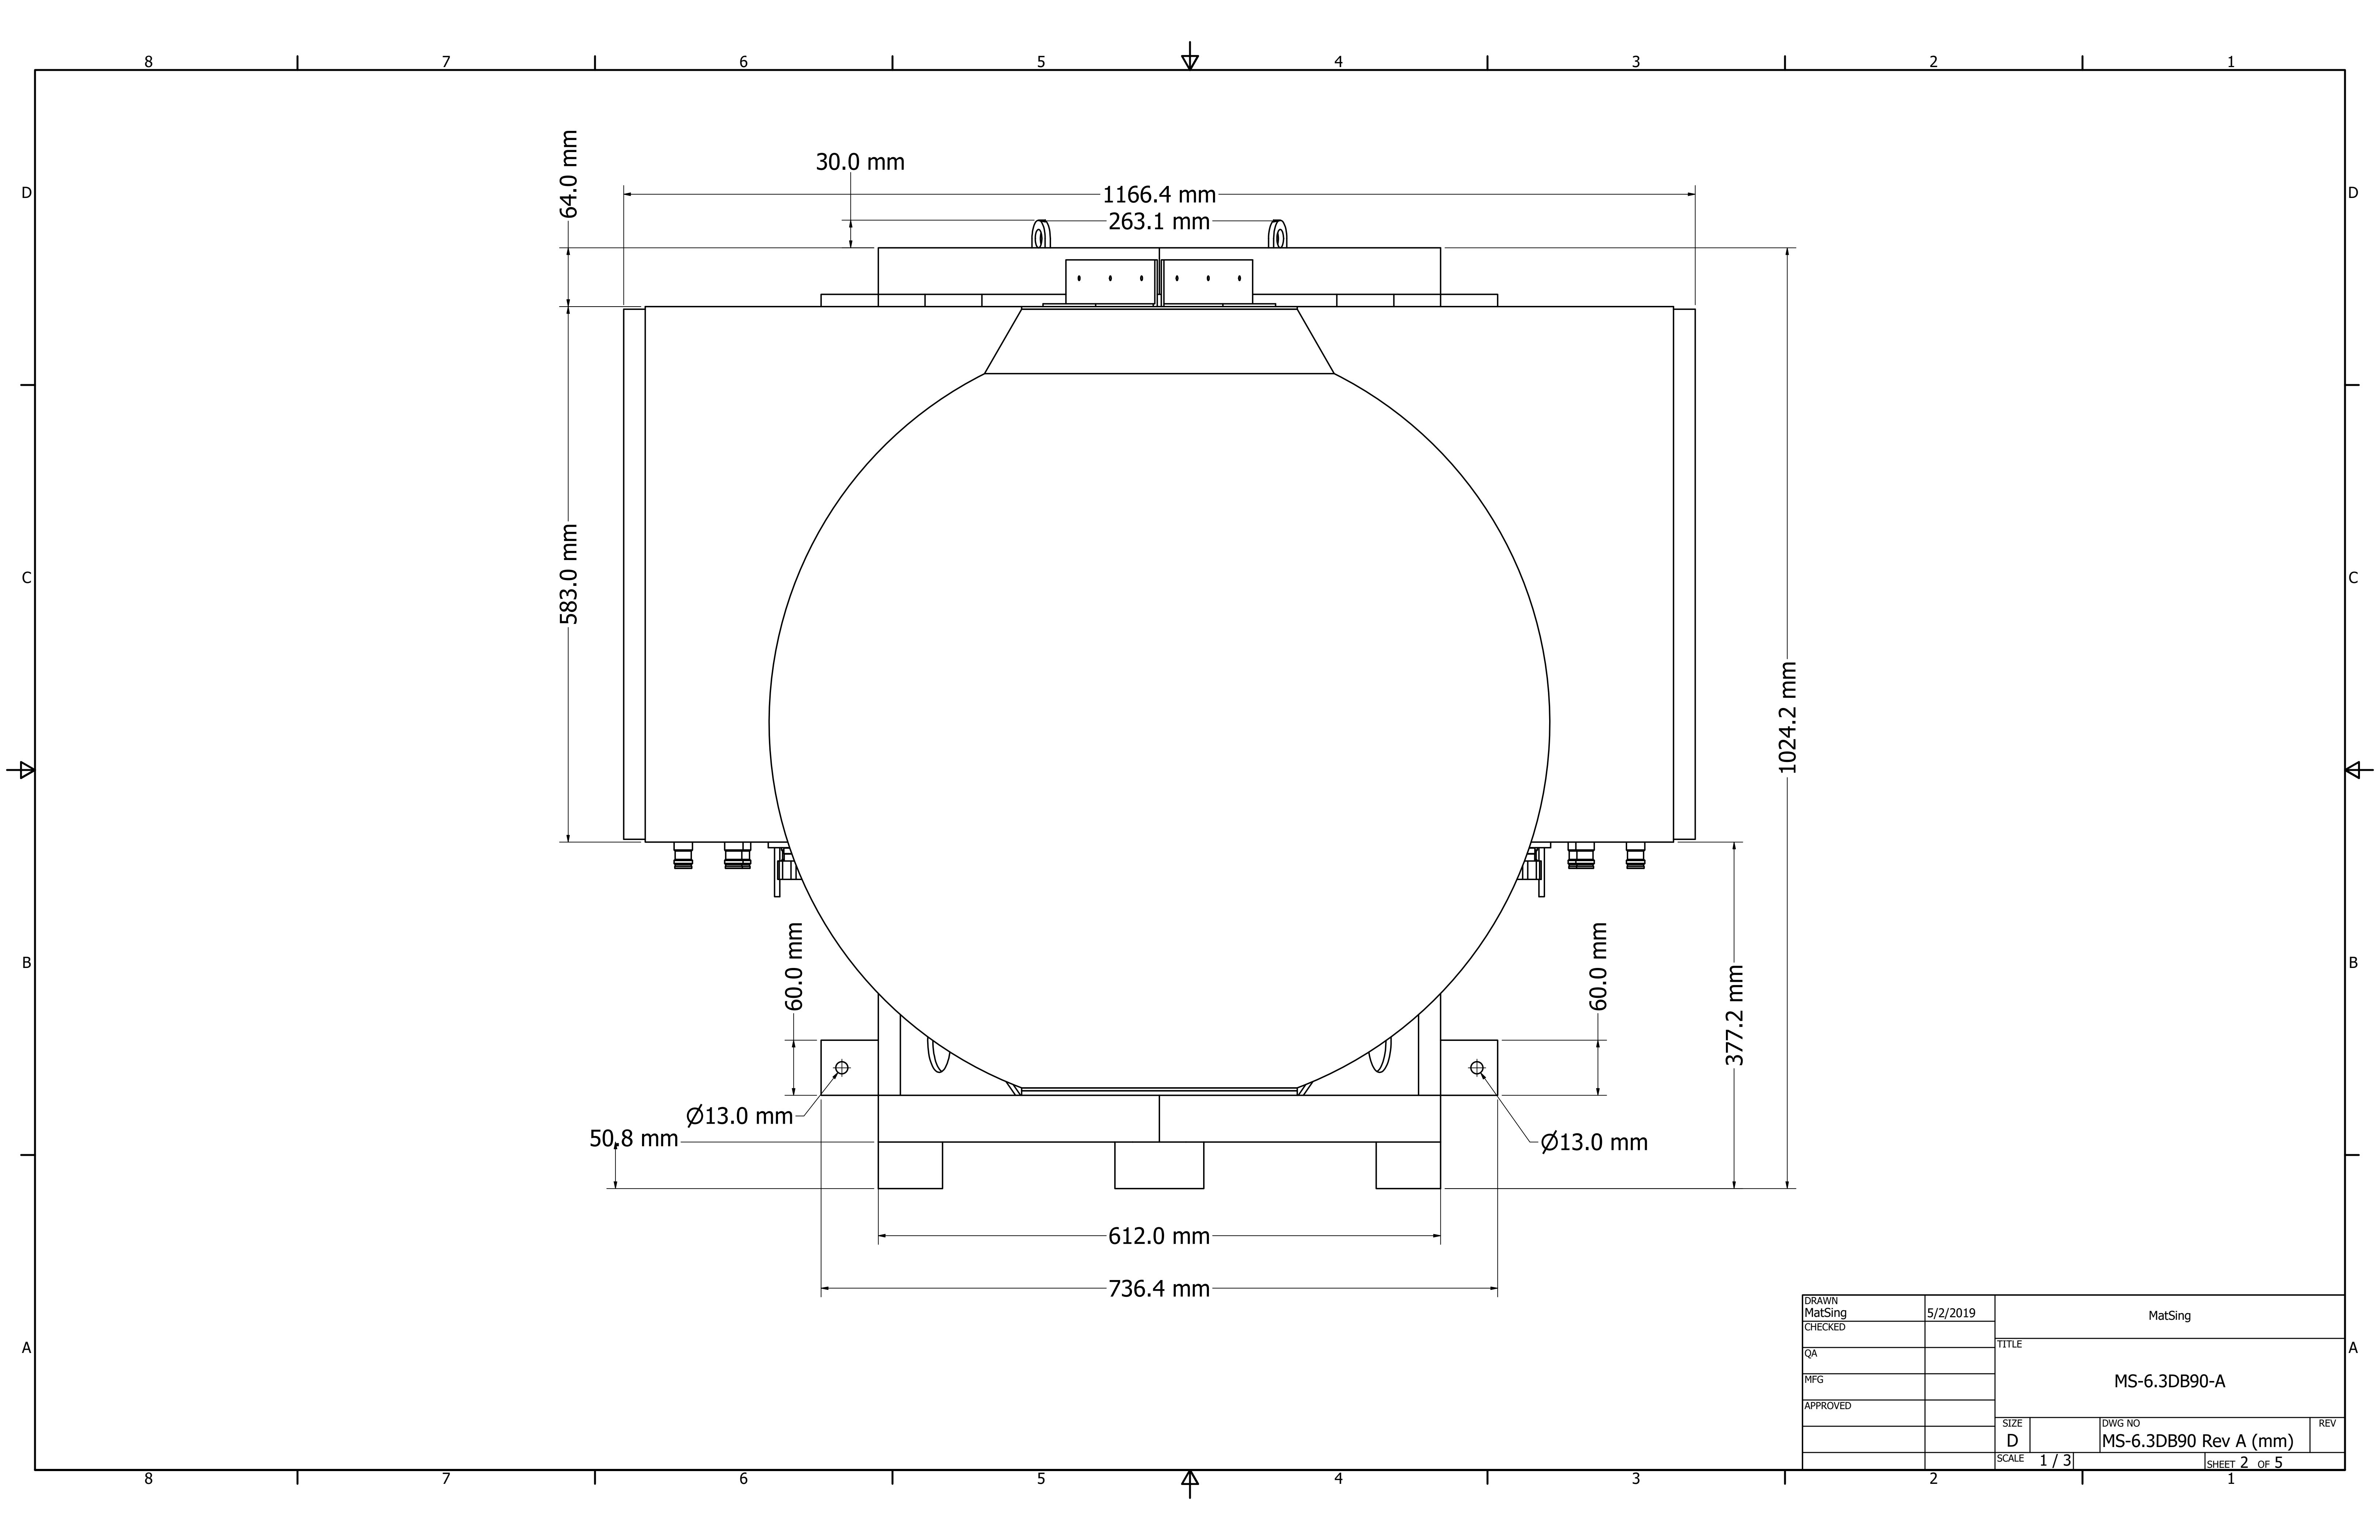

DRAWN	MatSing	5/2/2019	MatSing		
CHECKED			TITLE		
QA			MS-6.3DB90-A		
MFG			SIZE	DWG NO	REV
APPROVED			D	MS-6.3DB90 Rev A (mm)	
SCALE 0.2 : 1			SHEET 1 OF 5		

DRAWN	MatSing	5/2/2019	MatSing		
CHECKED			TITLE		
QA			MS-6.3DB90-A		
MFG					
APPROVED					
			SIZE	DWG NO	REV
			D	MS-6.3DB90 Rev A (mm)	
			SCALE	1 / 3	
			SHEET 2 OF 5		

DRAWN	MatSing	5/2/2019	MatSing		
CHECKED			TITLE		
QA			MS-6.3DB90-A		
MFG					
APPROVED					
			SIZE	DWG NO	REV
			D	MS-6.3DB90 Rev A (mm)	
			SCALE	1:3	
			SHEET 3 OF 5		

DRAWN	MatSing	5/2/2019	MatSing		
CHECKED			TITLE		
QA			MS-6.3DB90-A		
MFG					
APPROVED					
			SIZE	DWG NO	REV
			D	MS-6.3DB90 Rev A (mm)	
			SCALE	1:3	
			SHEET 4 OF 5		

DRAWN	MatSing	5/2/2019	MatSing		
CHECKED			TITLE		
QA			MS-6.3DB90-A		
MFG					
APPROVED					
			SIZE	DWG NO	REV
			D	MS-6.3DB90 Rev A (mm)	
			SCALE	1:3	SHEET 5 OF 5