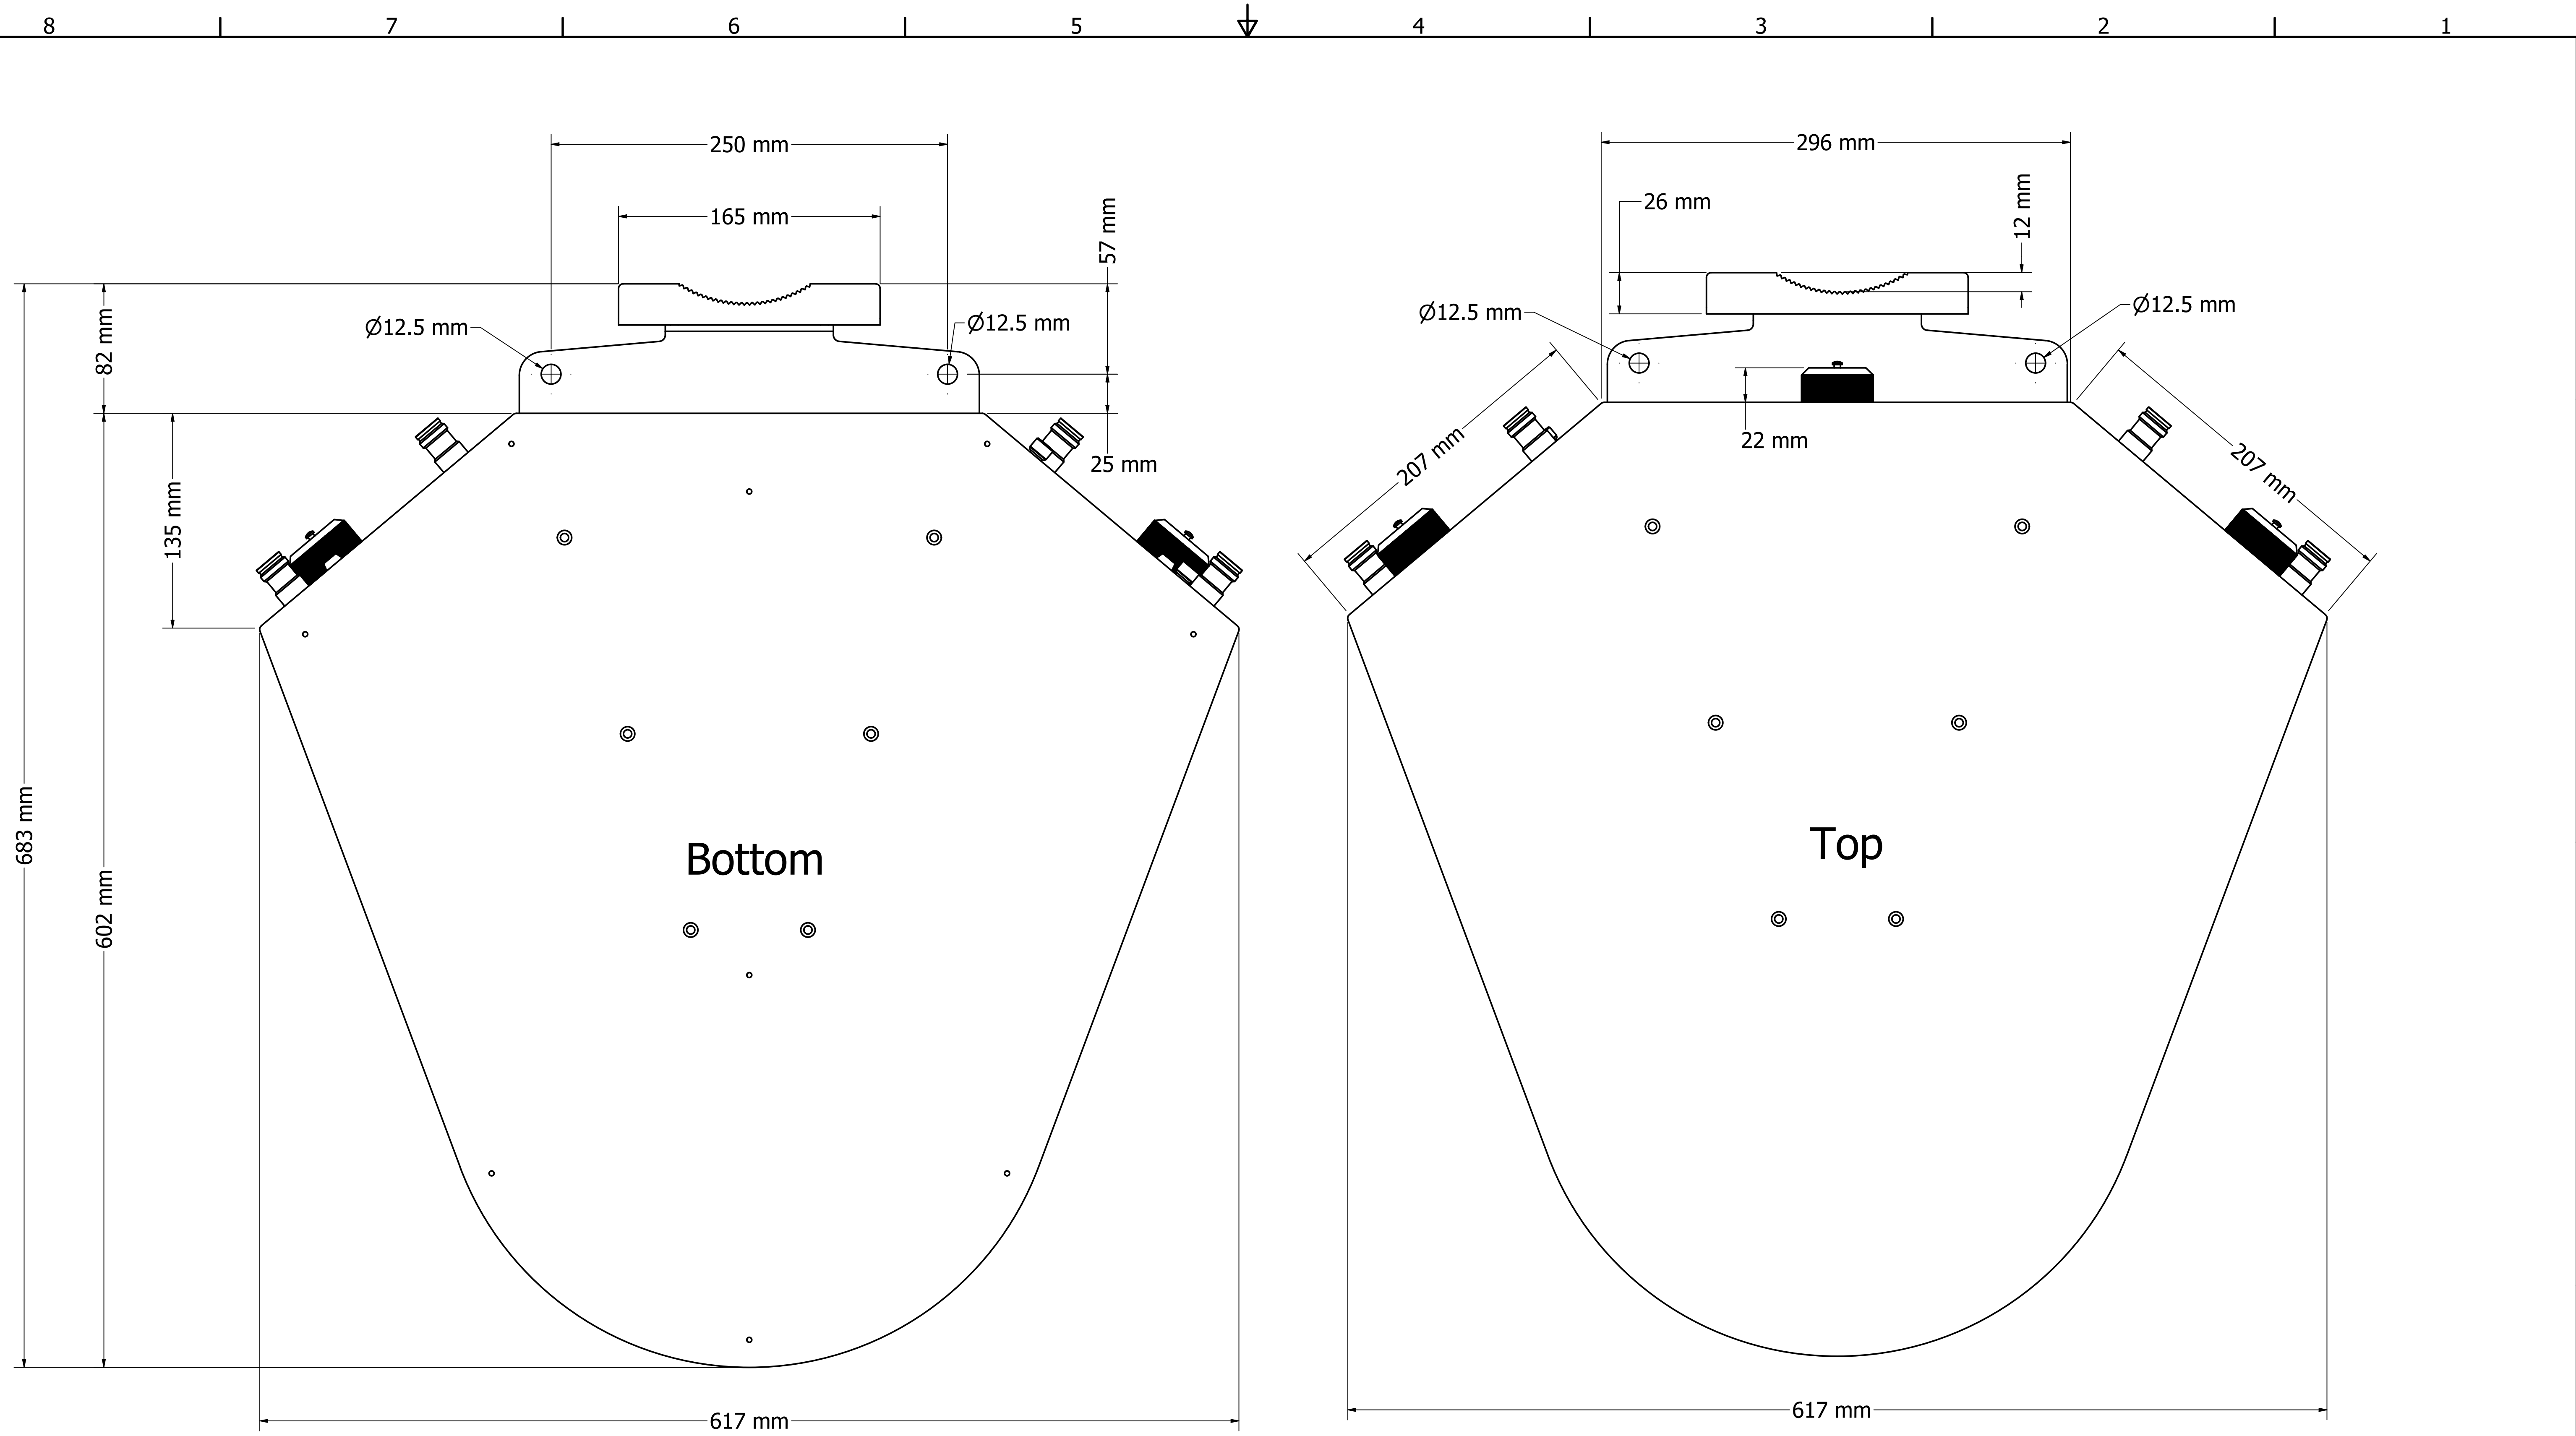

DRAWN Pavel		MatSing		
CHECKED Pavel	5/7/2019	TITLE		
QA		MS-MBA-4		
MFG		SIZE	DWG NO	REV
APPROVED		D	MS-MBA-3-H4 Rev A (mm)	
		SCALE	1 / 5	SHEET 1 OF 3

DETAIL A
SCALE 1 / 2

DRAWN Pavel		MatSing	
CHECKED Pavel	5/7/2019	TITLE	
QA		MS-MBA-4	
MFG		SIZE	DWG NO
APPROVED		D	MS-MBA-3-H4 Rev A (mm)
		SCALE	1 / 3
			SHEET 2 OF 3

DRAWN		MatSing	
CHECKED		TITLE	
Pavel	5/7/2019	MS-MBA-4	
QA		REV	
MFG		SIZE	DWG NO
APPROVED		D	MS-MBA-3-H4 Rev A (mm)
		SCALE	1 / 2
		SHEET 3 OF 3	