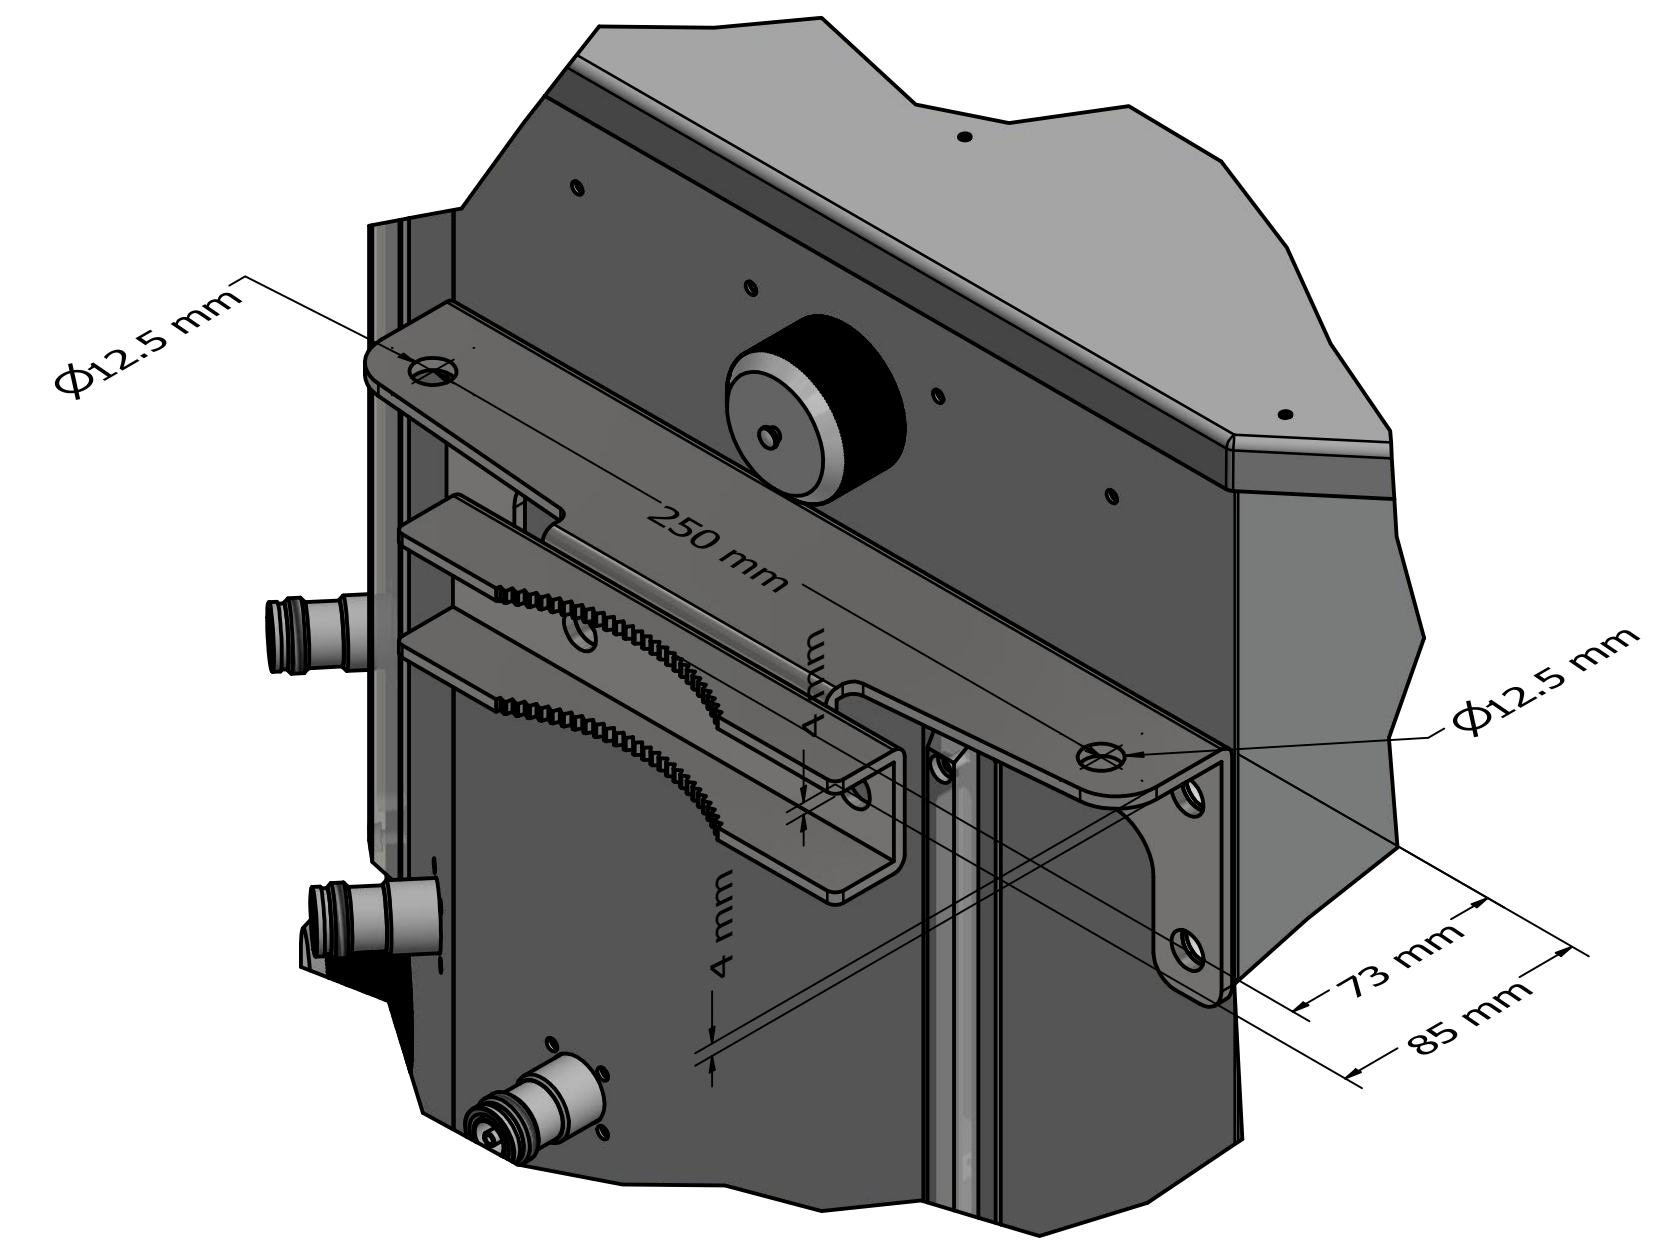

DRAWN Pavel		MatSing		
CHECKED Pavel	5/7/2019	TITLE		
QA		MS-MBA-4		
MFG		SIZE	DWG NO	REV
APPROVED		D	MS-MBA-3-H4 Rev A (mm)	
		SCALE	1 / 5	SHEET 1 OF 3

DETAIL A
SCALE 1 / 2

DRAWN Pavel		MatSing	
CHECKED Pavel	5/7/2019	TITLE	
QA		MS-MBA-4	
MFG		SIZE	DWG NO
APPROVED		D	MS-MBA-3-H4 Rev A (mm)
		SCALE	1 / 3
			SHEET 2 OF 3

DRAWN		MatSing	
CHECKED		TITLE	
Pavel	5/7/2019	MS-MBA-4	
QA		REV	
MFG		SIZE	DWG NO
APPROVED		D	MS-MBA-3-H4 Rev A (mm)
		SCALE	1 / 2
		SHEET 3 OF 3	