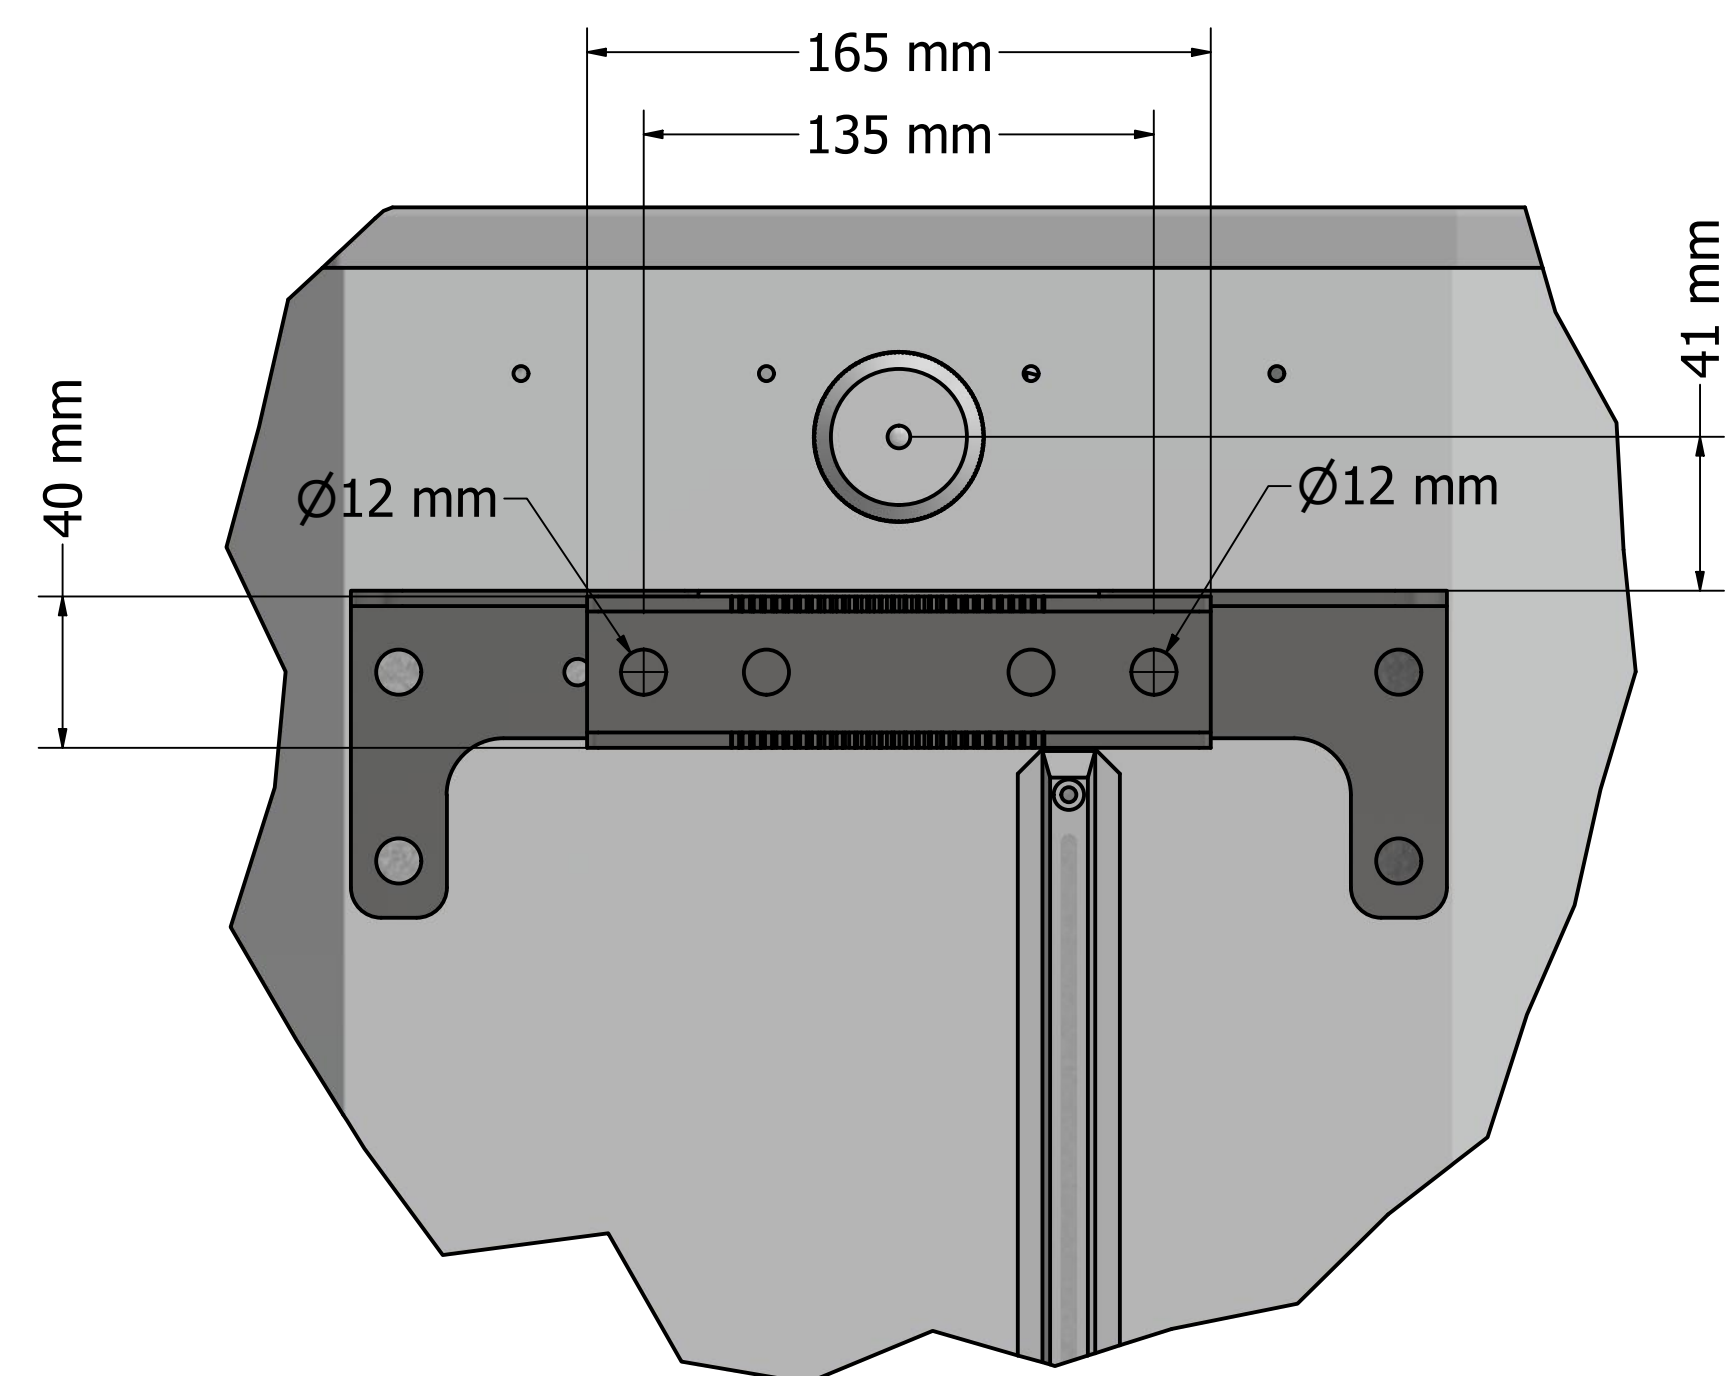

DRAWN Pavel		MatSing		
CHECKED Pavel	5/7/2019	TITLE		
QA		MS-MBA-4		
MFG		SIZE	DWG NO	REV
APPROVED		D	MS-MBA-3-H4 Rev A (mm)	
		SCALE	1 / 5	SHEET 1 OF 3

DETAIL A
SCALE 1 / 2

DRAWN Pavel		MatSing	
CHECKED Pavel	5/7/2019	TITLE	
QA		MS-MBA-4	
MFG		SIZE	DWG NO
APPROVED		D	MS-MBA-3-H4 Rev A (mm)
		SCALE	1 / 3
			SHEET 2 OF 3

DRAWN		MatSing	
CHECKED		TITLE	
Pavel	5/7/2019	MS-MBA-4	
QA		REV	
MFG		SIZE	DWG NO
APPROVED		D	MS-MBA-3-H4 Rev A (mm)
		SCALE	1 / 2
		SHEET 3 OF 3	