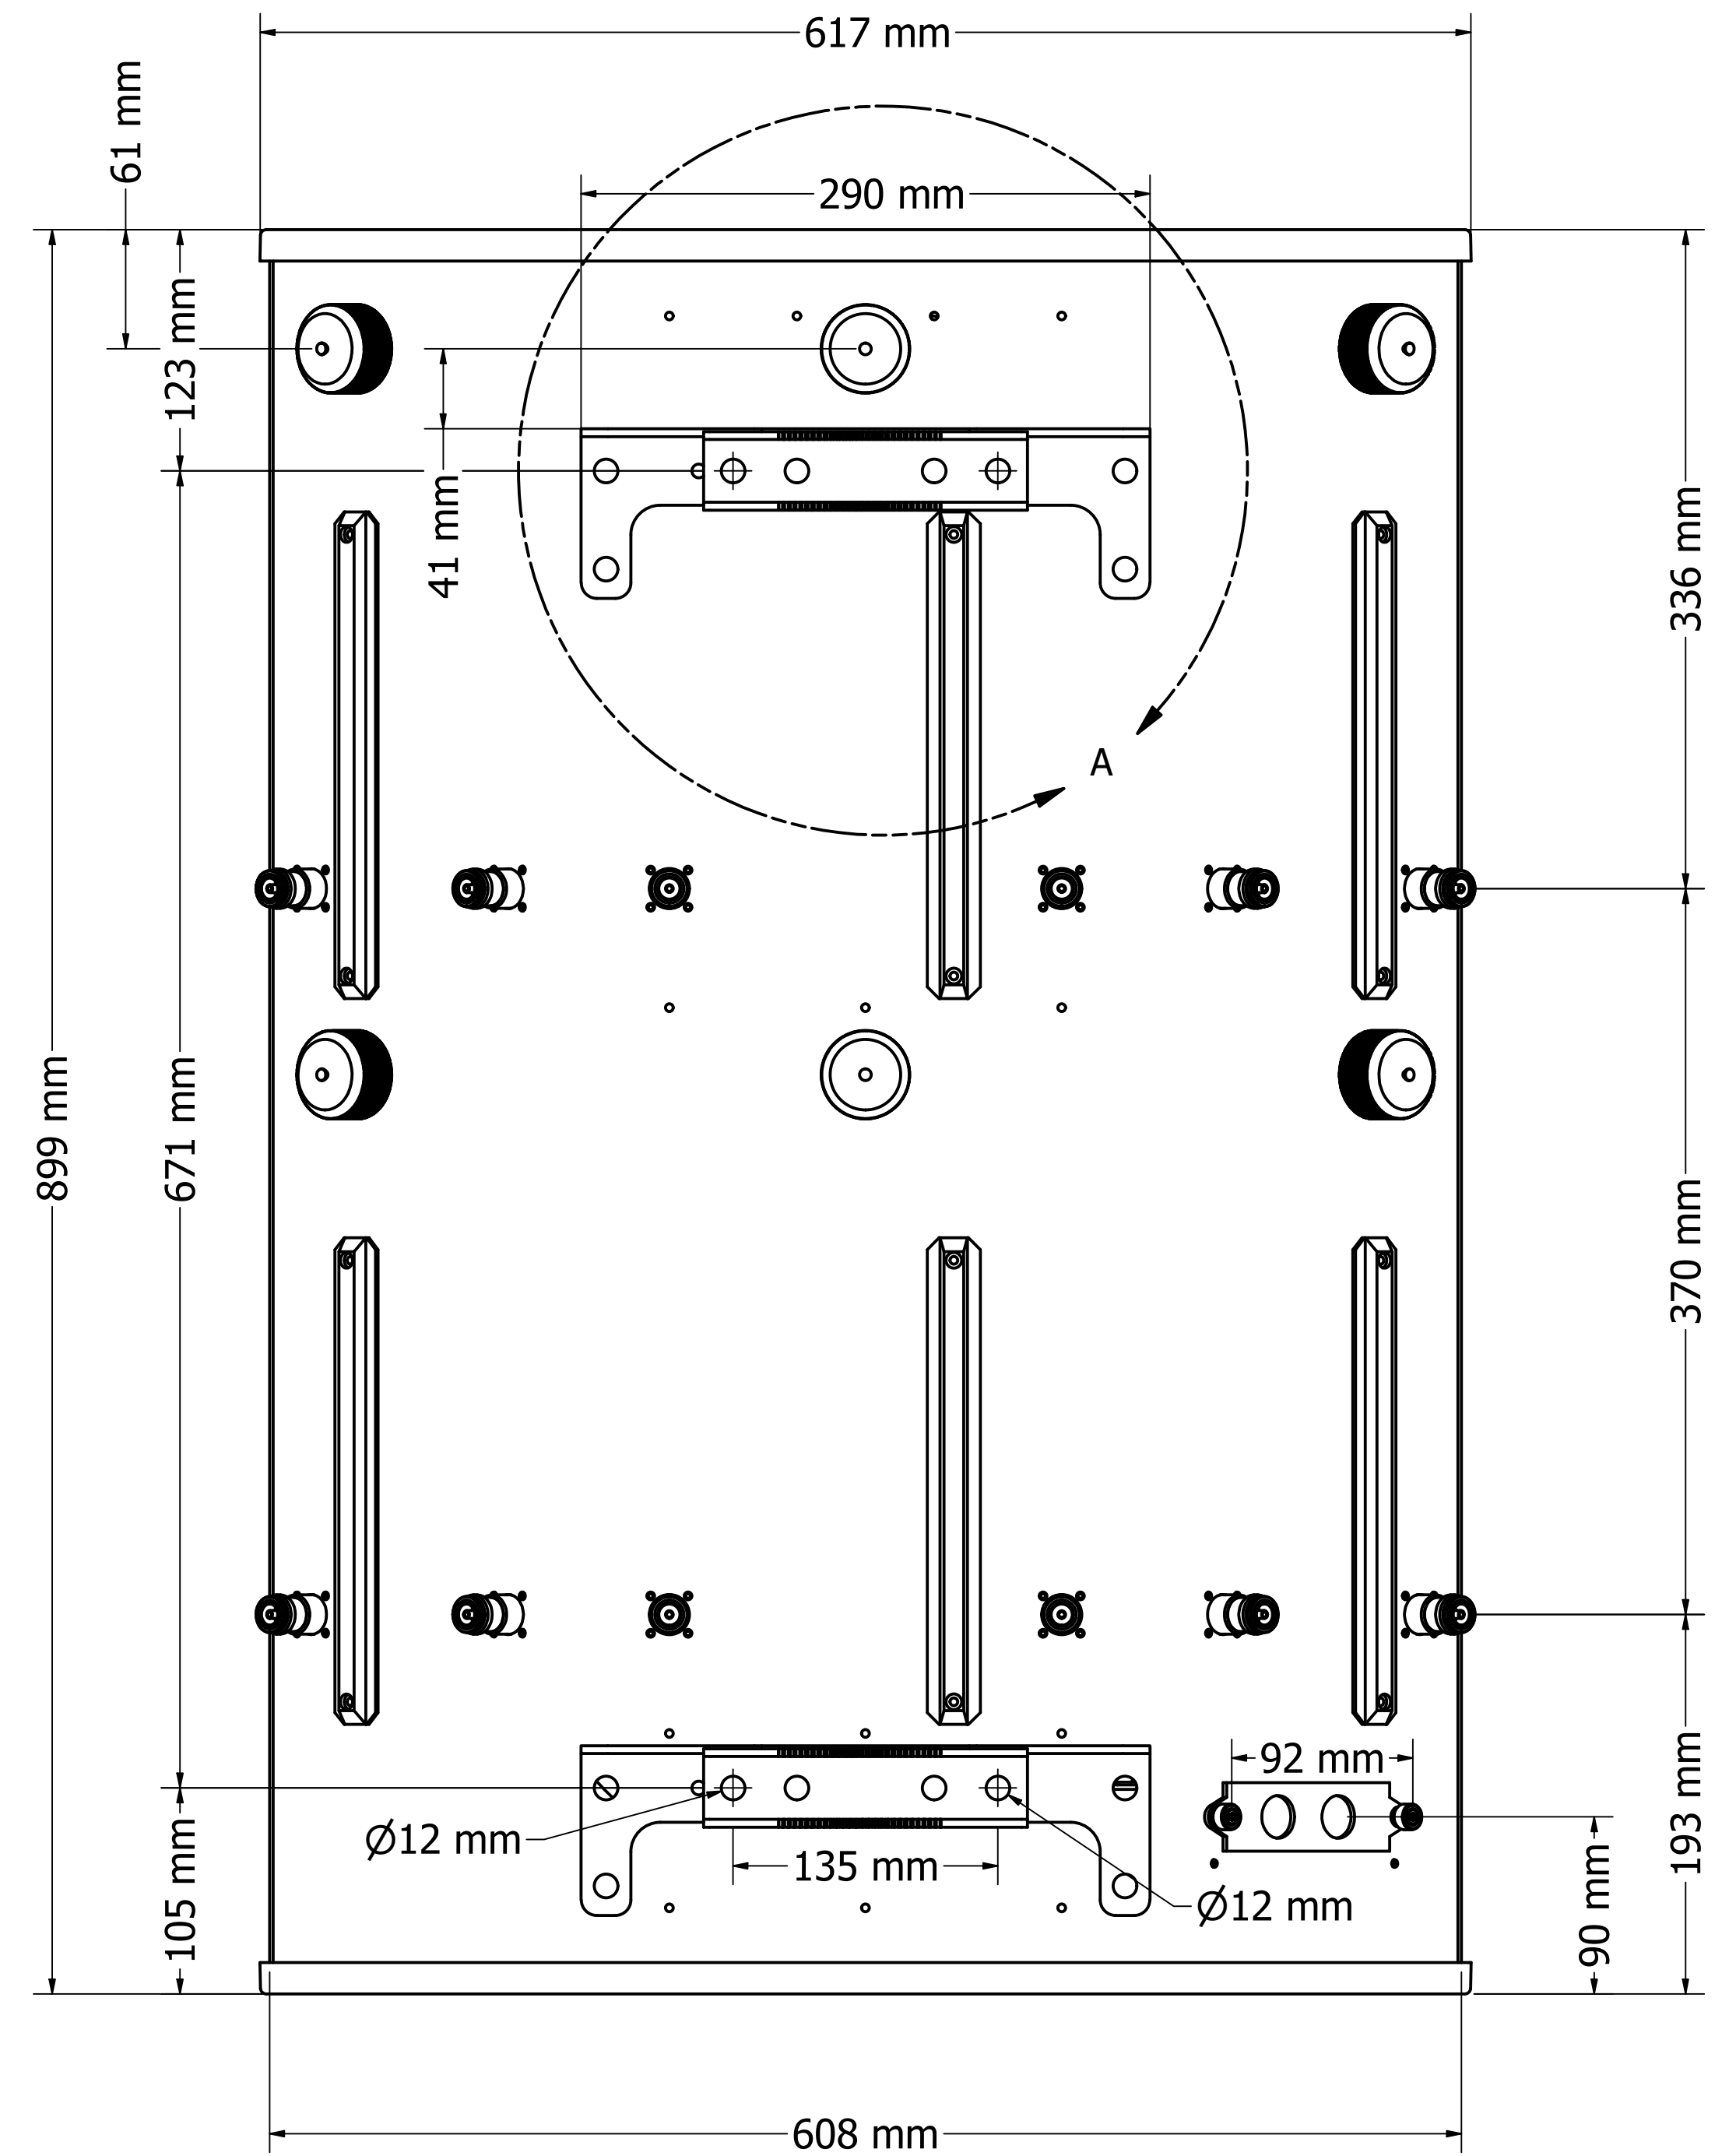

DRAWN Pavel		MatSing		
CHECKED Pavel	5/7/2019	TITLE		
QA		MS-MBA-4		
MFG		SIZE	DWG NO	REV
APPROVED		D	MS-MBA-3-H4 Rev A (mm)	
		SCALE	1 / 5	SHEET 1 OF 3

DETAIL A
SCALE 1 / 2

DRAWN Pavel		MatSing	
CHECKED Pavel	5/7/2019	TITLE	
QA		MS-MBA-4	
MFG		SIZE	DWG NO
APPROVED		D	MS-MBA-3-H4 Rev A (mm)
		SCALE	1 / 3
			SHEET 2 OF 3

DRAWN		MatSing	
CHECKED		TITLE	
Pavel	5/7/2019	MS-MBA-4	
QA		REV	
MFG		SIZE	DWG NO
APPROVED		D	MS-MBA-3-H4 Rev A (mm)
		SCALE	1 / 2
		SHEET 3 OF 3	