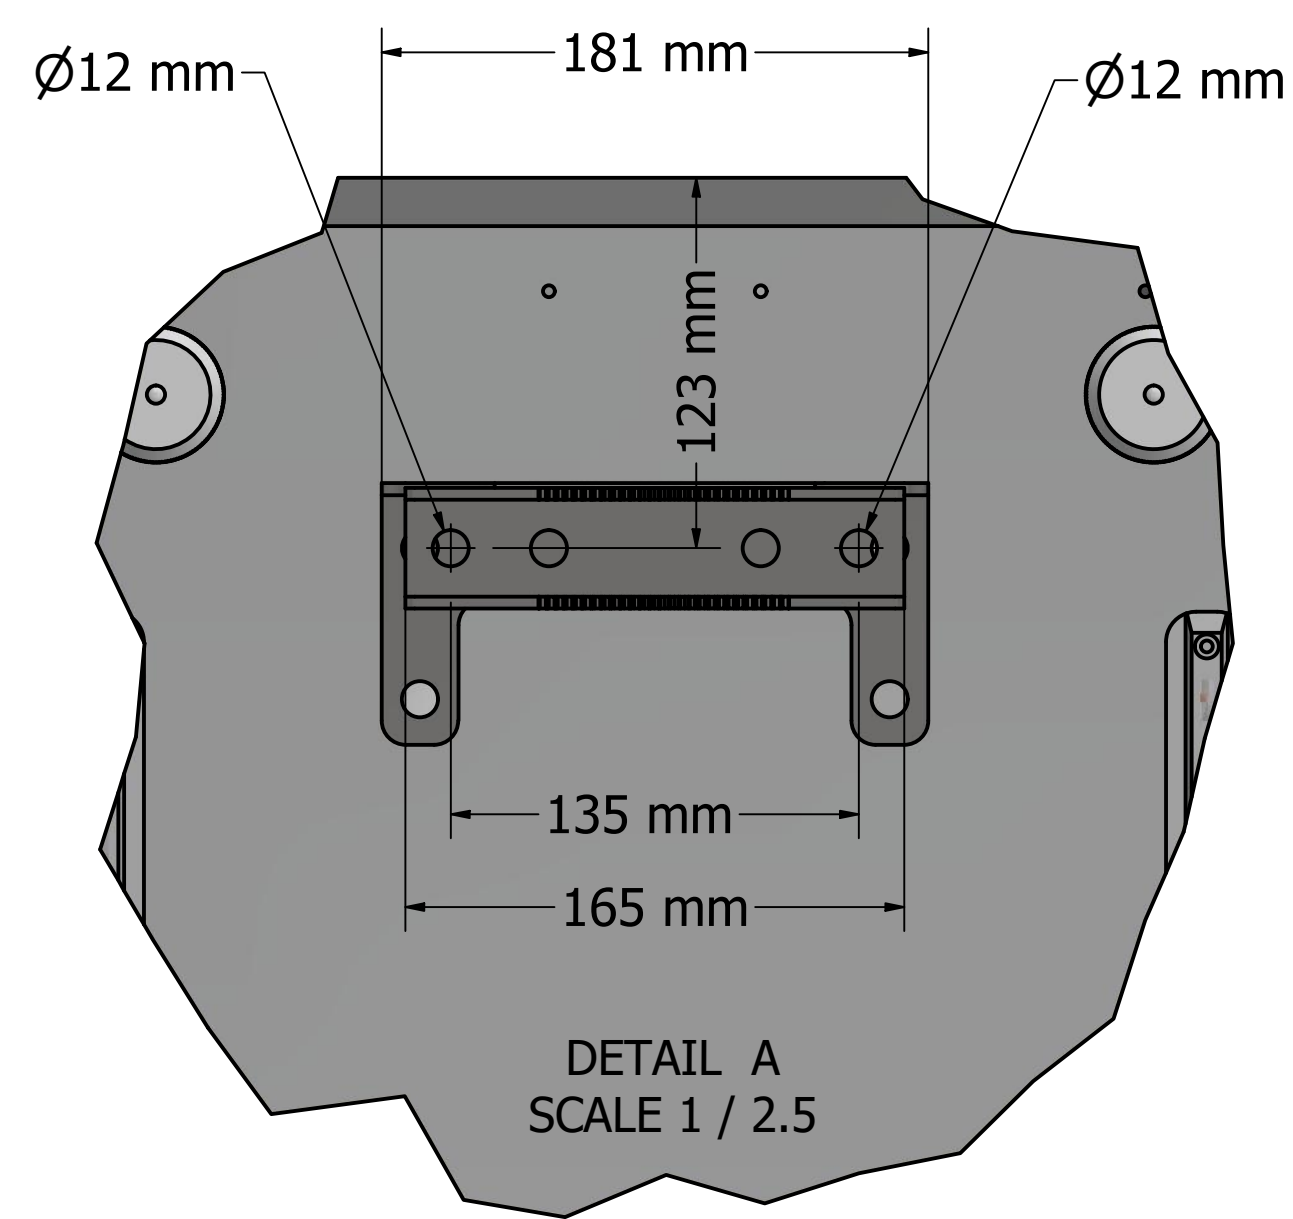

DRAWN MatSing		MatSing		
CHECKED Pavel	21/4/2019	TITLE		
QA		MS-MBA-3.2-H4-L4 Rev A (mm)		
MFG		SIZE D	DWG NO MS-MBA-3.2-H4-L4	REV A
APPROVED		SCALE 1:6		SHEET 1 OF 3

DRAWN MatSing		MatSing		
CHECKED Pavel	21/4/2019	TITLE		
QA		MS-MBA-3.2-H4-L4 Rev A (mm)		
MFG		SIZE D	DWG NO MS-MBA-3.2-H4-L4	REV A
APPROVED		SCALE 1:4	SHEET 2 OF 3	

DRAWN MatSing		MatSing		
CHECKED Pavel	21/4/2019	TITLE		
QA		MS-MBA-3.2-H4-L4 Rev A (mm)		
MFG		SIZE D	DWG NO MS-MBA-3.2-H4-L4	REV A
APPROVED		SCALE 1:2	SHEET 3 OF 3	