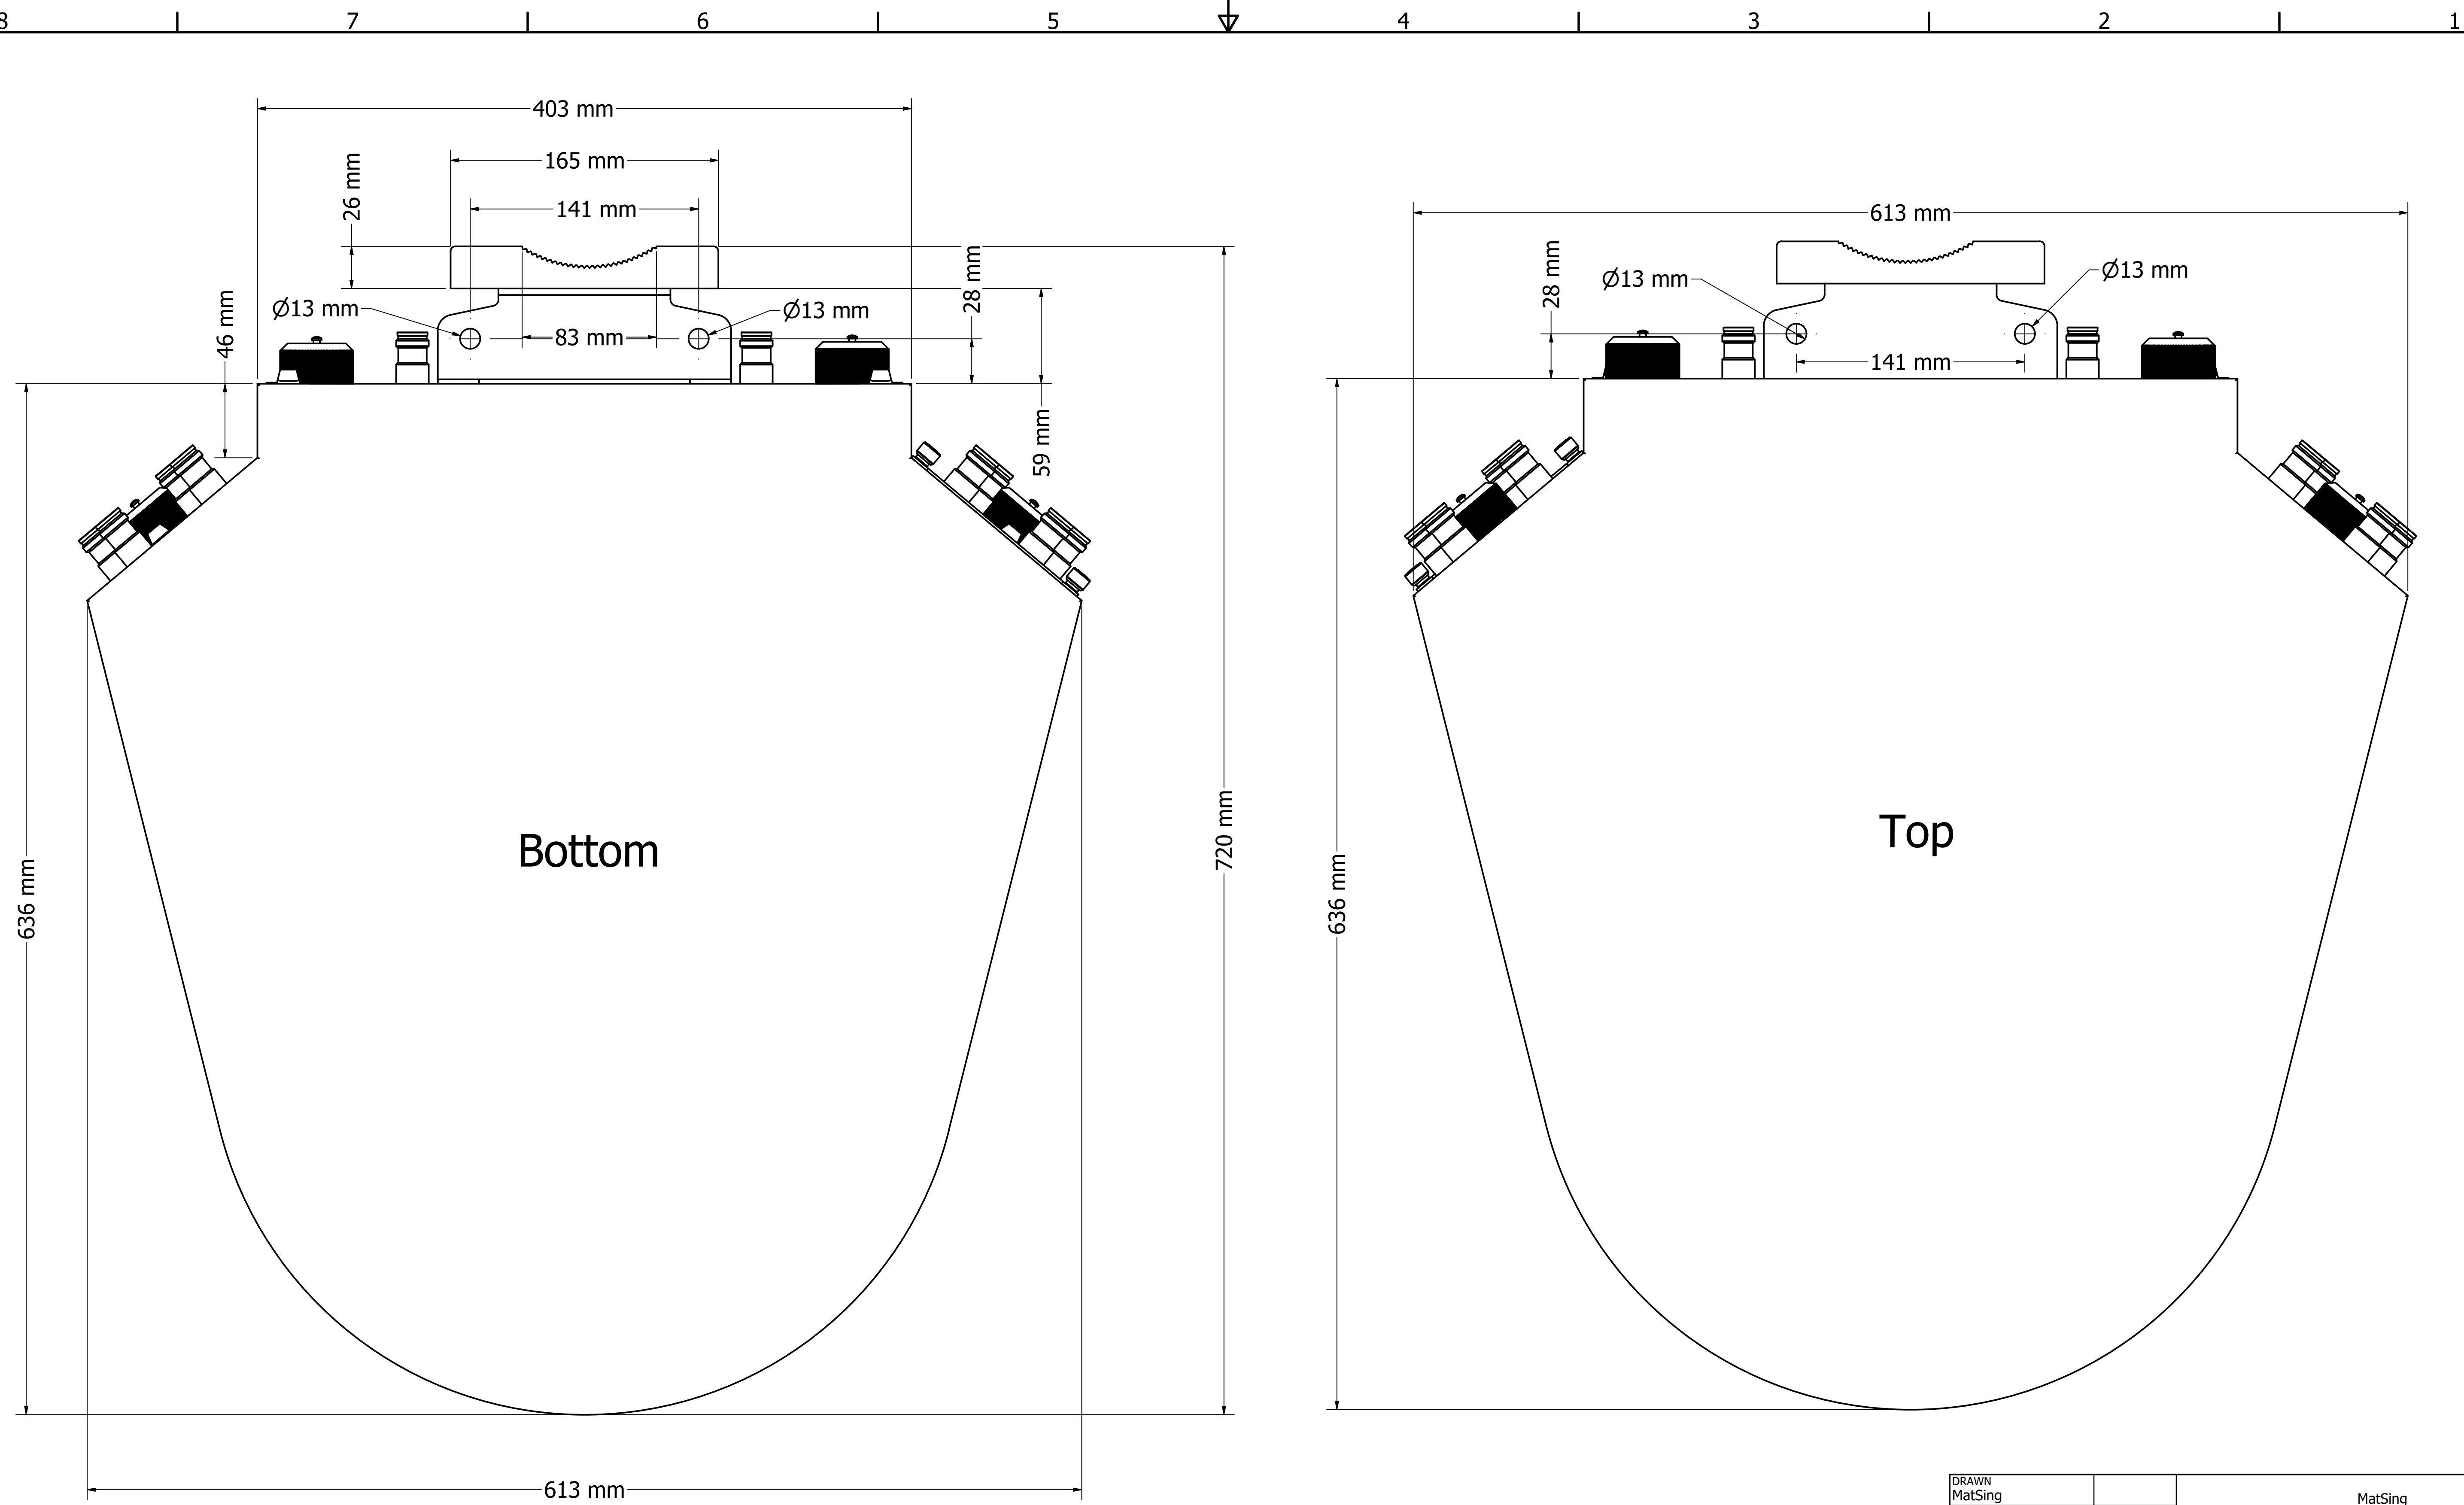

DRAWN MatSing		MatSing		
CHECKED Pavel	21/4/2019	TITLE		
QA		MS-MBA-3.2-H4-L4 Rev A (mm)		
MFG		SIZE D	DWG NO MS-MBA-3.2-H4-L4	REV A
APPROVED		SCALE 1:6		SHEET 1 OF 3

DRAWN MatSing		MatSing		
CHECKED Pavel	21/4/2019	TITLE		
QA		MS-MBA-3.2-H4-L4 Rev A (mm)		
MFG		SIZE D	DWG NO MS-MBA-3.2-H4-L4	REV A
APPROVED		SCALE 1:4	SHEET 2 OF 3	

DRAWN MatSing		MatSing		
CHECKED Pavel	21/4/2019	TITLE		
QA		MS-MBA-3.2-H4-L4 Rev A (mm)		
MFG		SIZE D	DWG NO MS-MBA-3.2-H4-L4	REV A
APPROVED		SCALE 1:2	SHEET 3 OF 3	