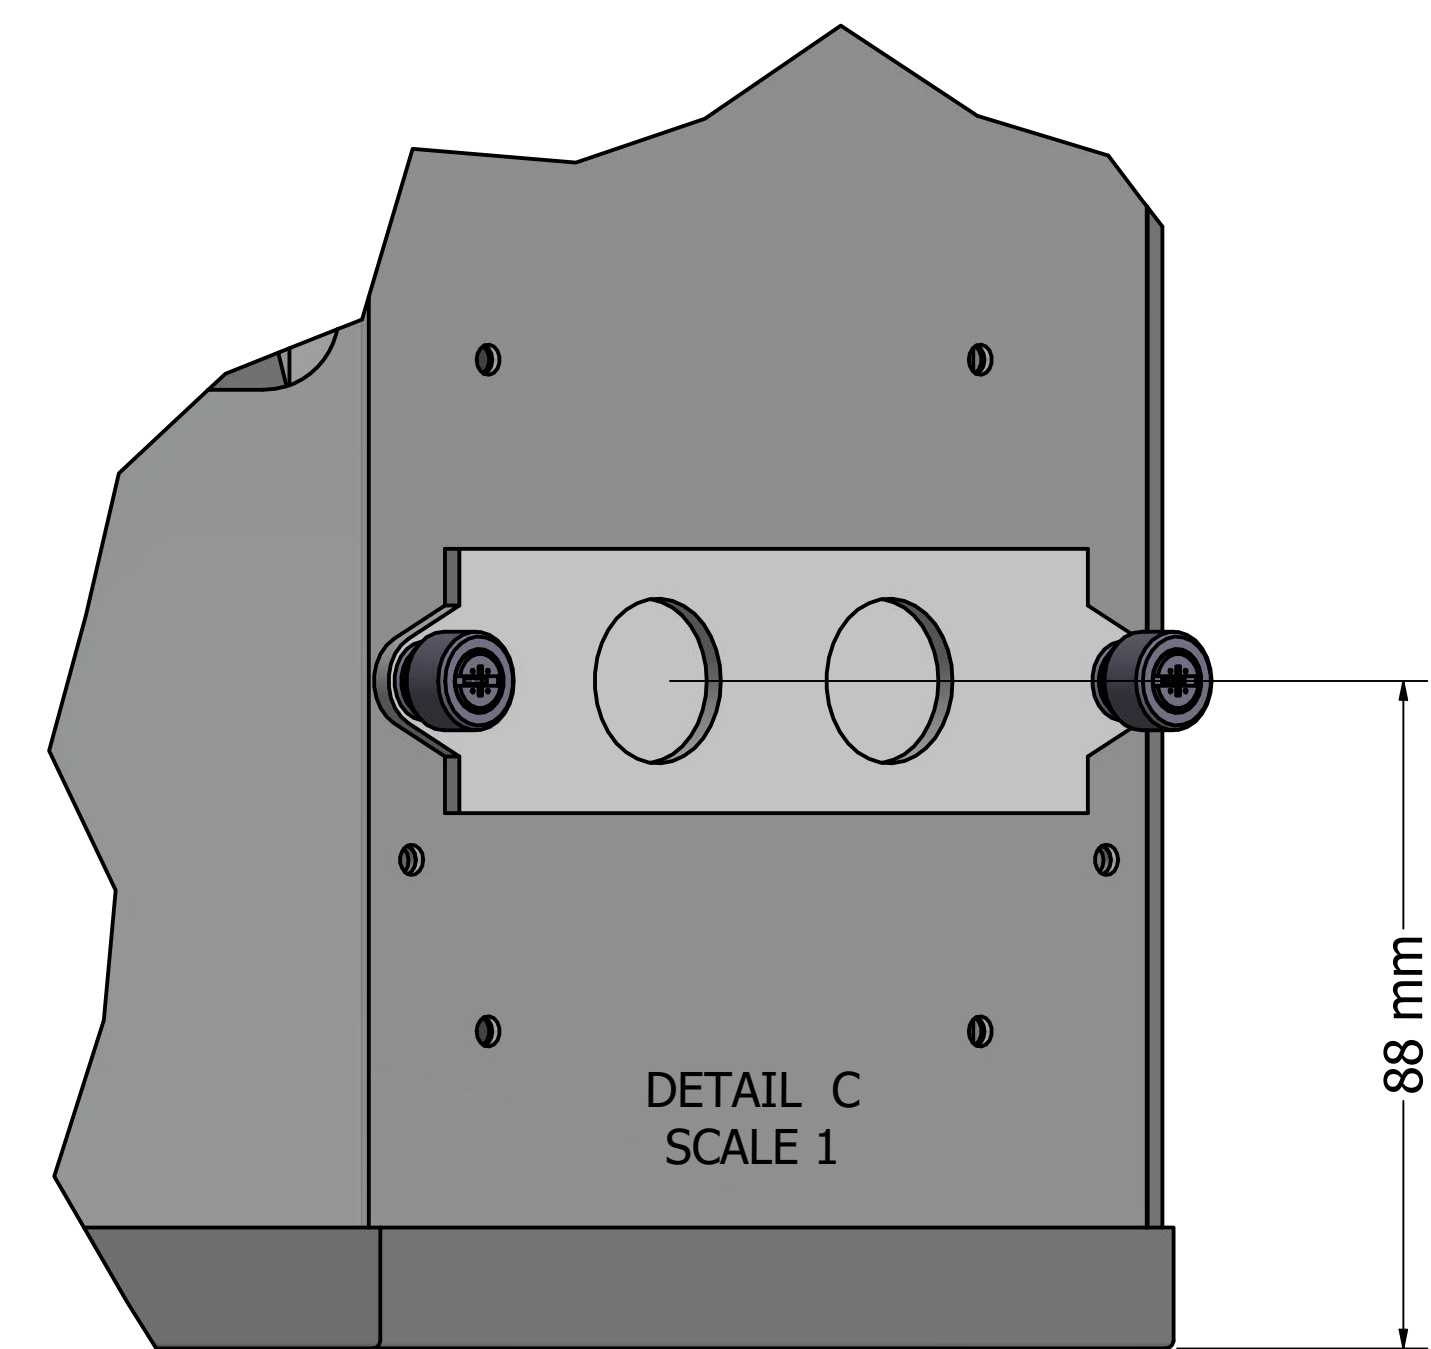

DRAWN MatSing		MatSing		
CHECKED Pavel	21/4/2019	TITLE		
QA		MS-MBA-3.2-H4-L4 Rev A (mm)		
MFG		SIZE D	DWG NO MS-MBA-3.2-H4-L4	REV A
APPROVED		SCALE 1:6		SHEET 1 OF 3

DRAWN MatSing		MatSing		
CHECKED Pavel	21/4/2019	TITLE		
QA		MS-MBA-3.2-H4-L4 Rev A (mm)		
MFG		SIZE D	DWG NO MS-MBA-3.2-H4-L4	REV A
APPROVED		SCALE 1:4	SHEET 2 OF 3	

DRAWN MatSing		MatSing		
CHECKED Pavel	21/4/2019	TITLE		
QA		MS-MBA-3.2-H4-L4 Rev A (mm)		
MFG		SIZE D	DWG NO MS-MBA-3.2-H4-L4	REV A
APPROVED		SCALE 1:2	SHEET 3 OF 3	