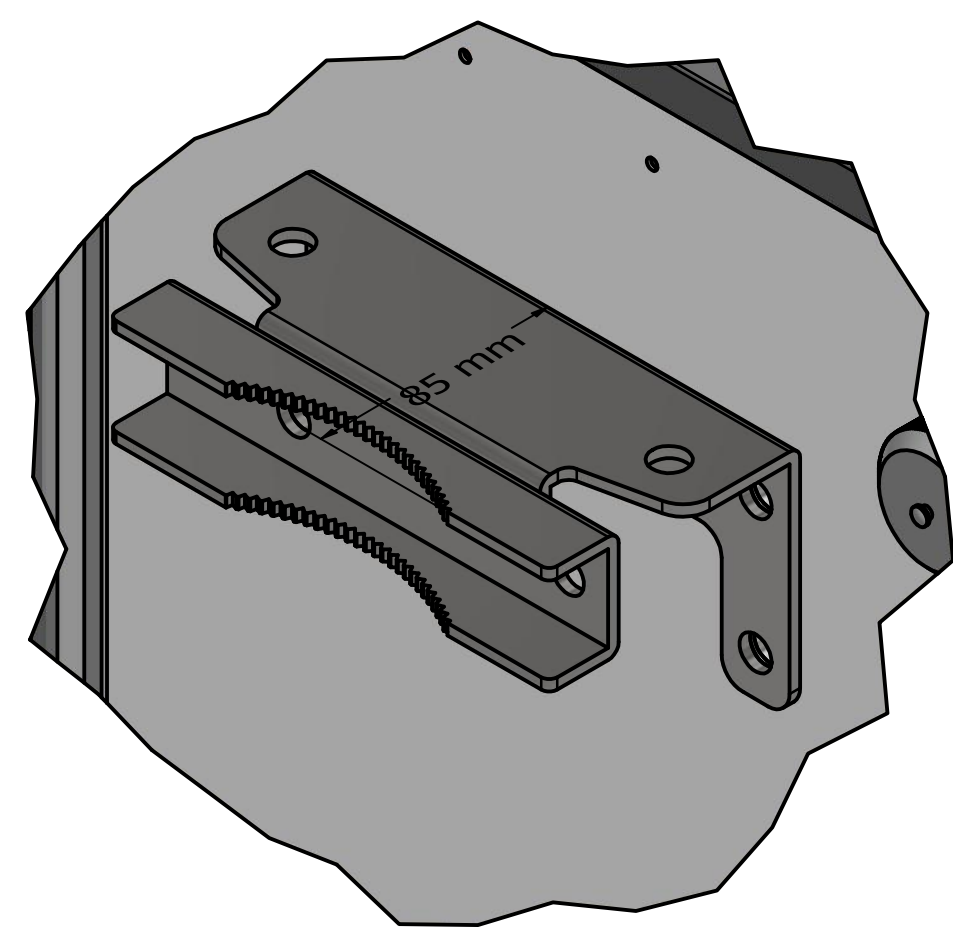

DRAWN MatSing		MatSing		
CHECKED Pavel	21/4/2019	TITLE		
QA		MS-MBA-3.2-H4-L4 Rev A (mm)		
MFG		SIZE D	DWG NO MS-MBA-3.2-H4-L4	REV A
APPROVED		SCALE 1:6		SHEET 1 OF 3

DRAWN MatSing		MatSing		
CHECKED Pavel	21/4/2019	TITLE		
QA		MS-MBA-3.2-H4-L4 Rev A (mm)		
MFG		SIZE D	DWG NO MS-MBA-3.2-H4-L4	REV A
APPROVED		SCALE 1:4	SHEET 2 OF 3	

DRAWN MatSing		MatSing		
CHECKED Pavel	21/4/2019	TITLE		
QA		MS-MBA-3.2-H4-L4 Rev A (mm)		
MFG		SIZE D	DWG NO MS-MBA-3.2-H4-L4	REV A
APPROVED		SCALE 1:2	SHEET 3 OF 3	