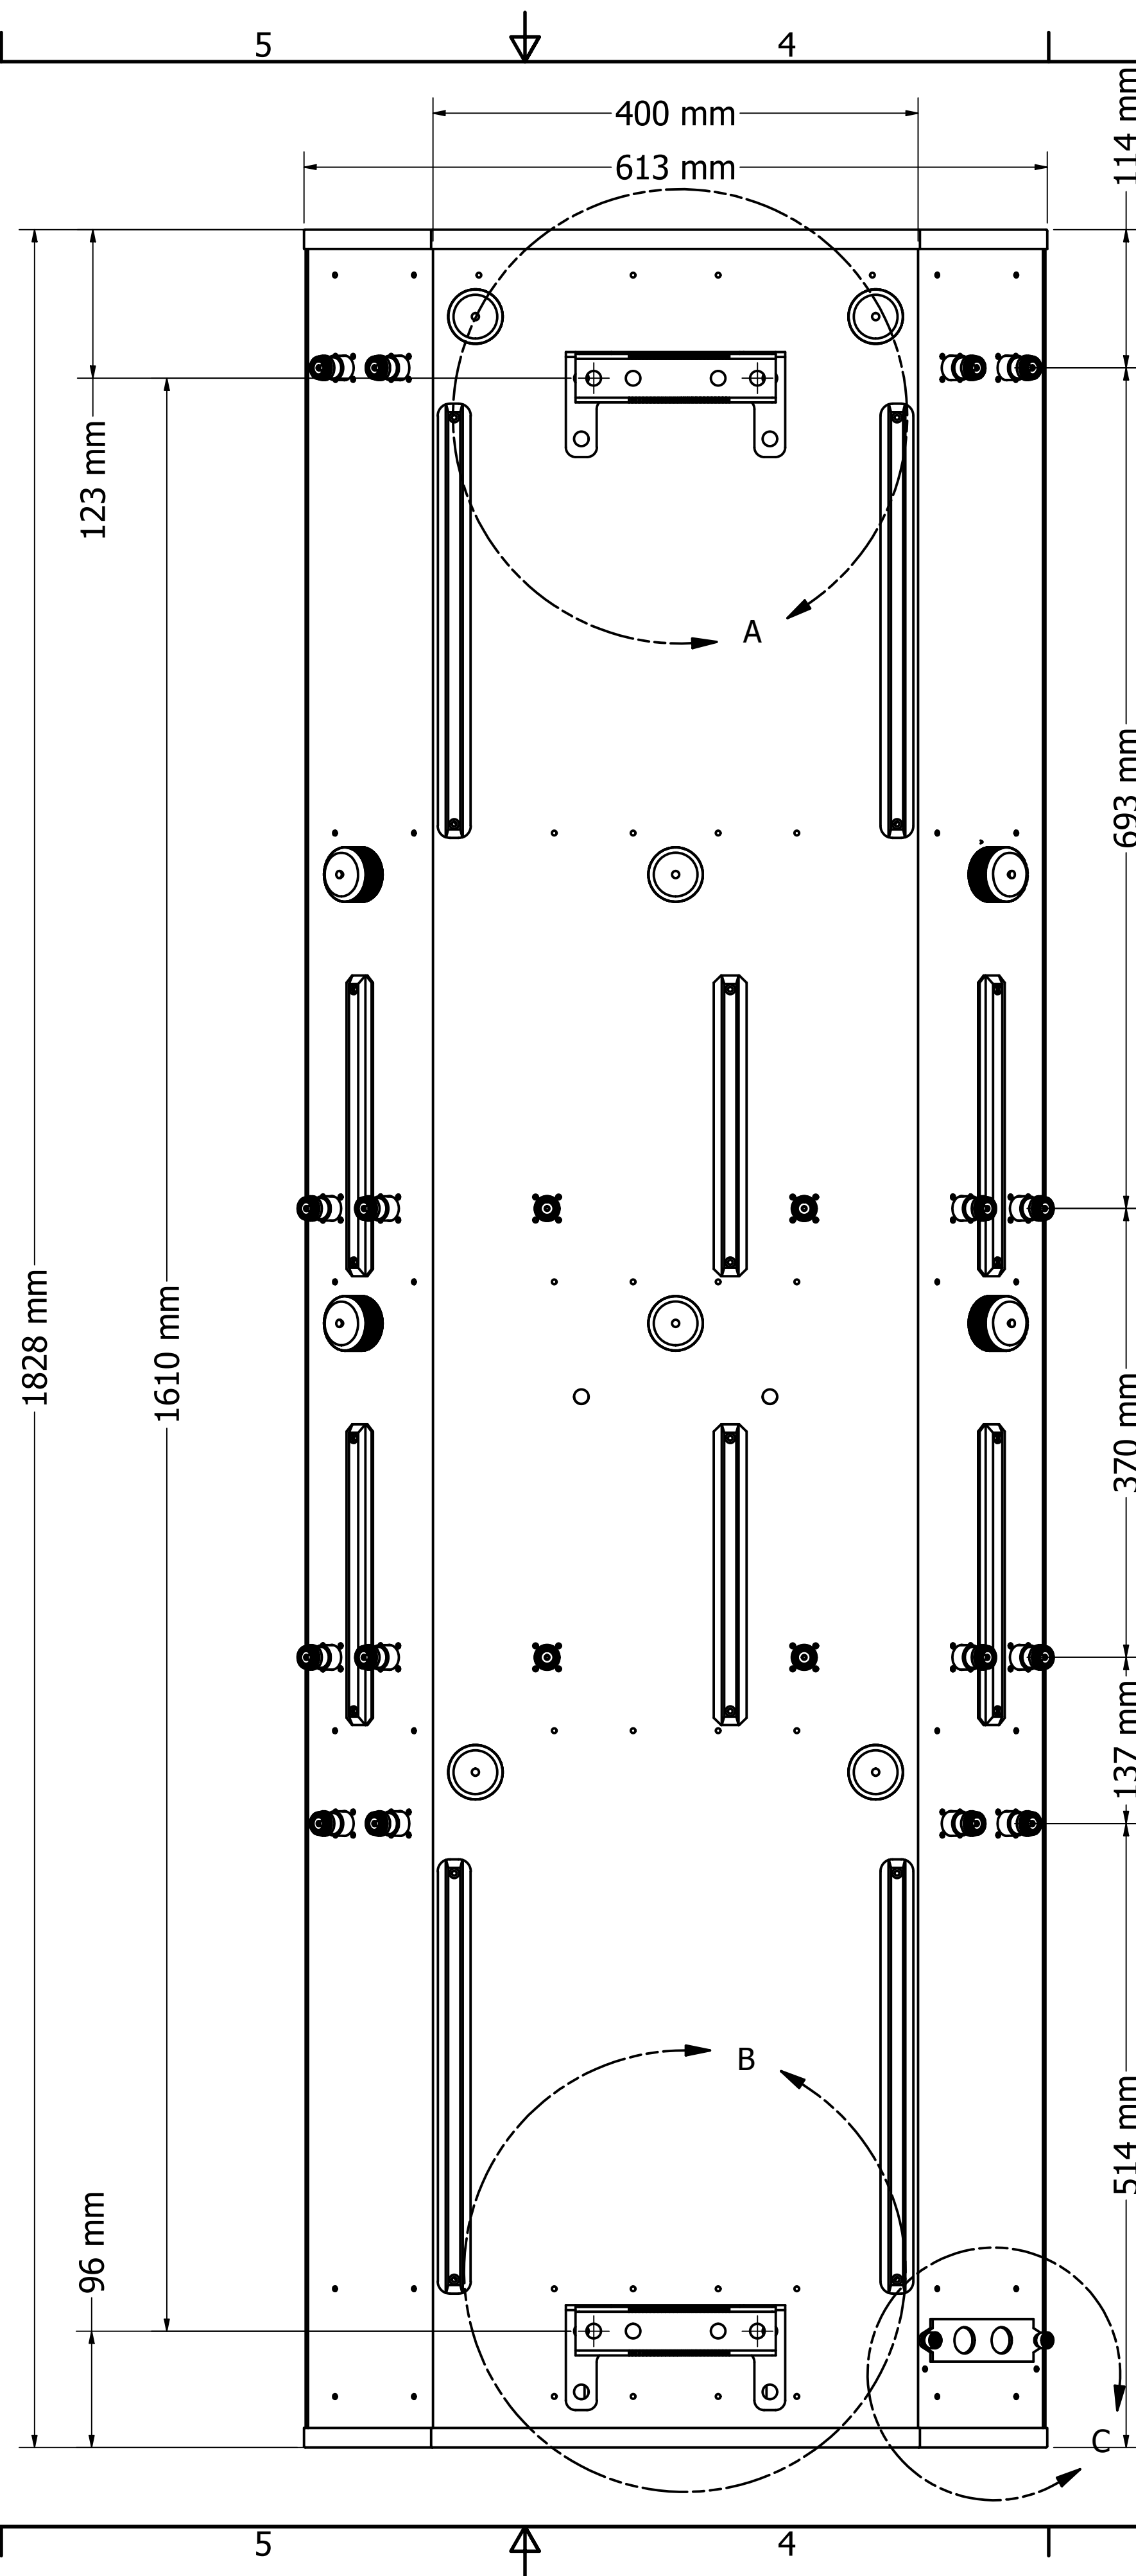

DRAWN MatSing		MatSing		
CHECKED Pavel	21/4/2019	TITLE		
QA		MS-MBA-3.2-H4-L4 Rev A (mm)		
MFG		SIZE D	DWG NO MS-MBA-3.2-H4-L4	REV A
APPROVED		SCALE 1:6		SHEET 1 OF 3

DRAWN MatSing		MatSing		
CHECKED Pavel	21/4/2019	TITLE		
QA		MS-MBA-3.2-H4-L4 Rev A (mm)		
MFG		SIZE D	DWG NO MS-MBA-3.2-H4-L4	REV A
APPROVED		SCALE 1:4	SHEET 2 OF 3	

DRAWN MatSing		MatSing		
CHECKED Pavel	21/4/2019	TITLE		
QA		MS-MBA-3.2-H4-L4 Rev A (mm)		
MFG		SIZE D	DWG NO MS-MBA-3.2-H4-L4	REV A
APPROVED		SCALE 1:2	SHEET 3 OF 3	