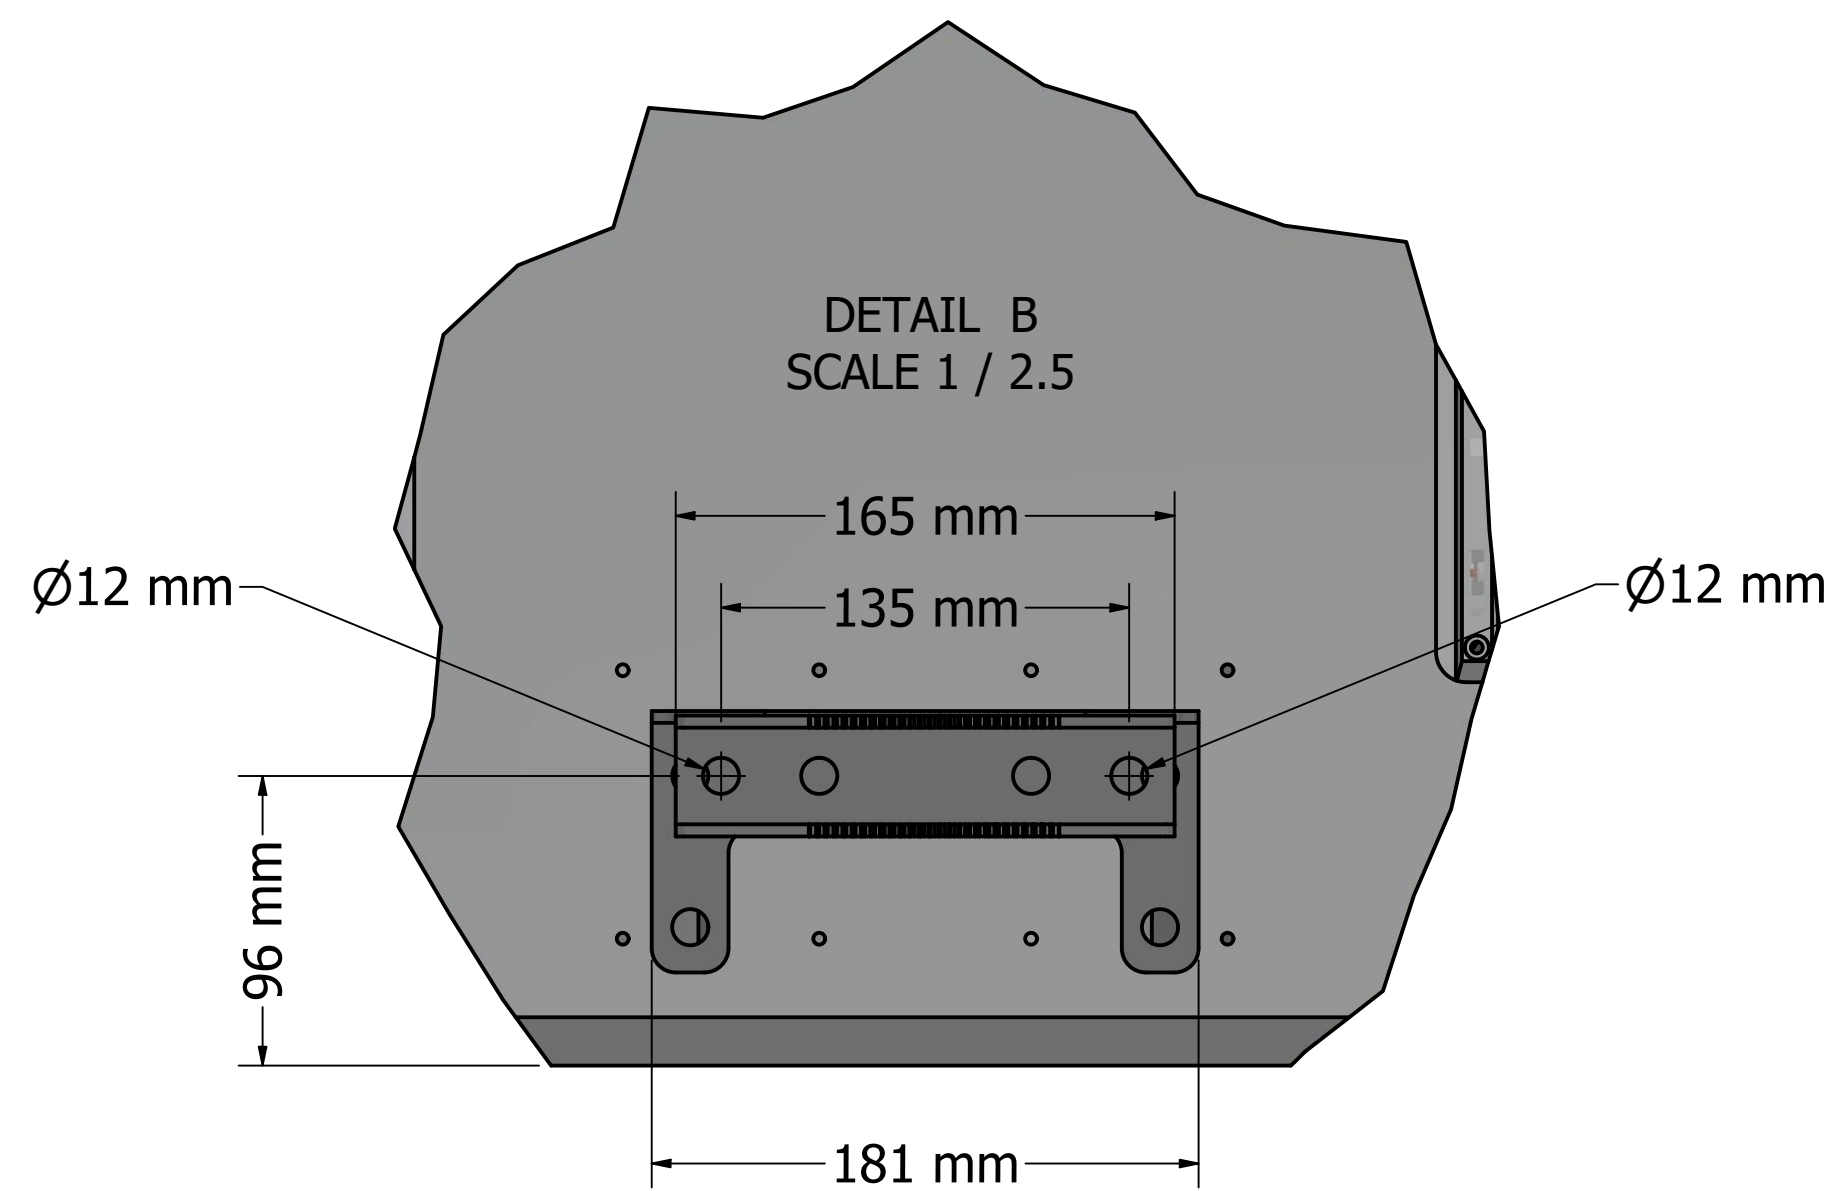

DRAWN MatSing		MatSing		
CHECKED Pavel	21/4/2019	TITLE		
QA		MS-MBA-3.2-H4-L4 Rev A (mm)		
MFG		SIZE D	DWG NO MS-MBA-3.2-H4-L4	REV A
APPROVED		SCALE 1:6		SHEET 1 OF 3

DRAWN MatSing		MatSing		
CHECKED Pavel	21/4/2019	TITLE		
QA		MS-MBA-3.2-H4-L4 Rev A (mm)		
MFG		SIZE D	DWG NO MS-MBA-3.2-H4-L4	REV A
APPROVED		SCALE 1:4	SHEET 2 OF 3	

DRAWN MatSing		MatSing		
CHECKED Pavel	21/4/2019	TITLE		
QA		MS-MBA-3.2-H4-L4 Rev A (mm)		
MFG		SIZE D	DWG NO MS-MBA-3.2-H4-L4	REV A
APPROVED		SCALE 1:2	SHEET 3 OF 3	