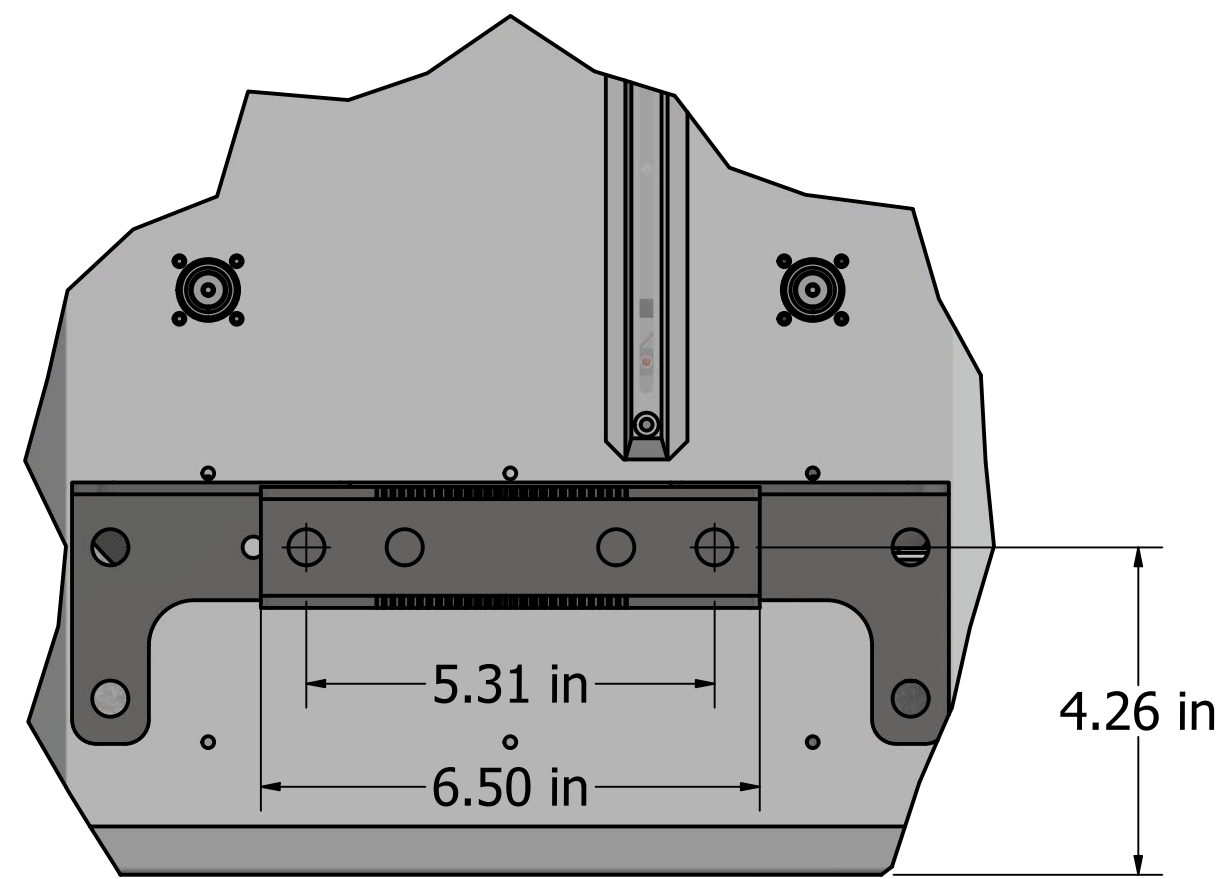

DRAWN Pavel		MatSing		
CHECKED Pavel	5/7/2019	TITLE		
QA		MS-MBA-8		
MFG		SIZE D	DWG NO MS-MBA-8 Rev B (in)	REV B
APPROVED		SCALE 1:6		SHEET 1 OF 3

DETAIL B  
SCALE 1 / 2.5

DETAIL C  
SCALE 1 / 2.5

DETAIL A  
SCALE 0.8

DRAWN Pavel		MatSing		
CHECKED Pavel	5/7/2019	TITLE		
QA		MS-MBA-8		
MFG		SIZE D	DWG NO MS-MBA-8 Rev B (in)	REV B
APPROVED		SCALE 1:4	SHEET 2 OF 3	

DRAWN		MatSing		
CHECKED		TITLE		
Pavel	5/7/2019	MS-MBA-8		
QA		REV B		
MFG		DWG NO MS-MBA-8 Rev B (in)		
APPROVED		SIZE	D	REV B
		SCALE	1:2	SHEET 3 OF 3