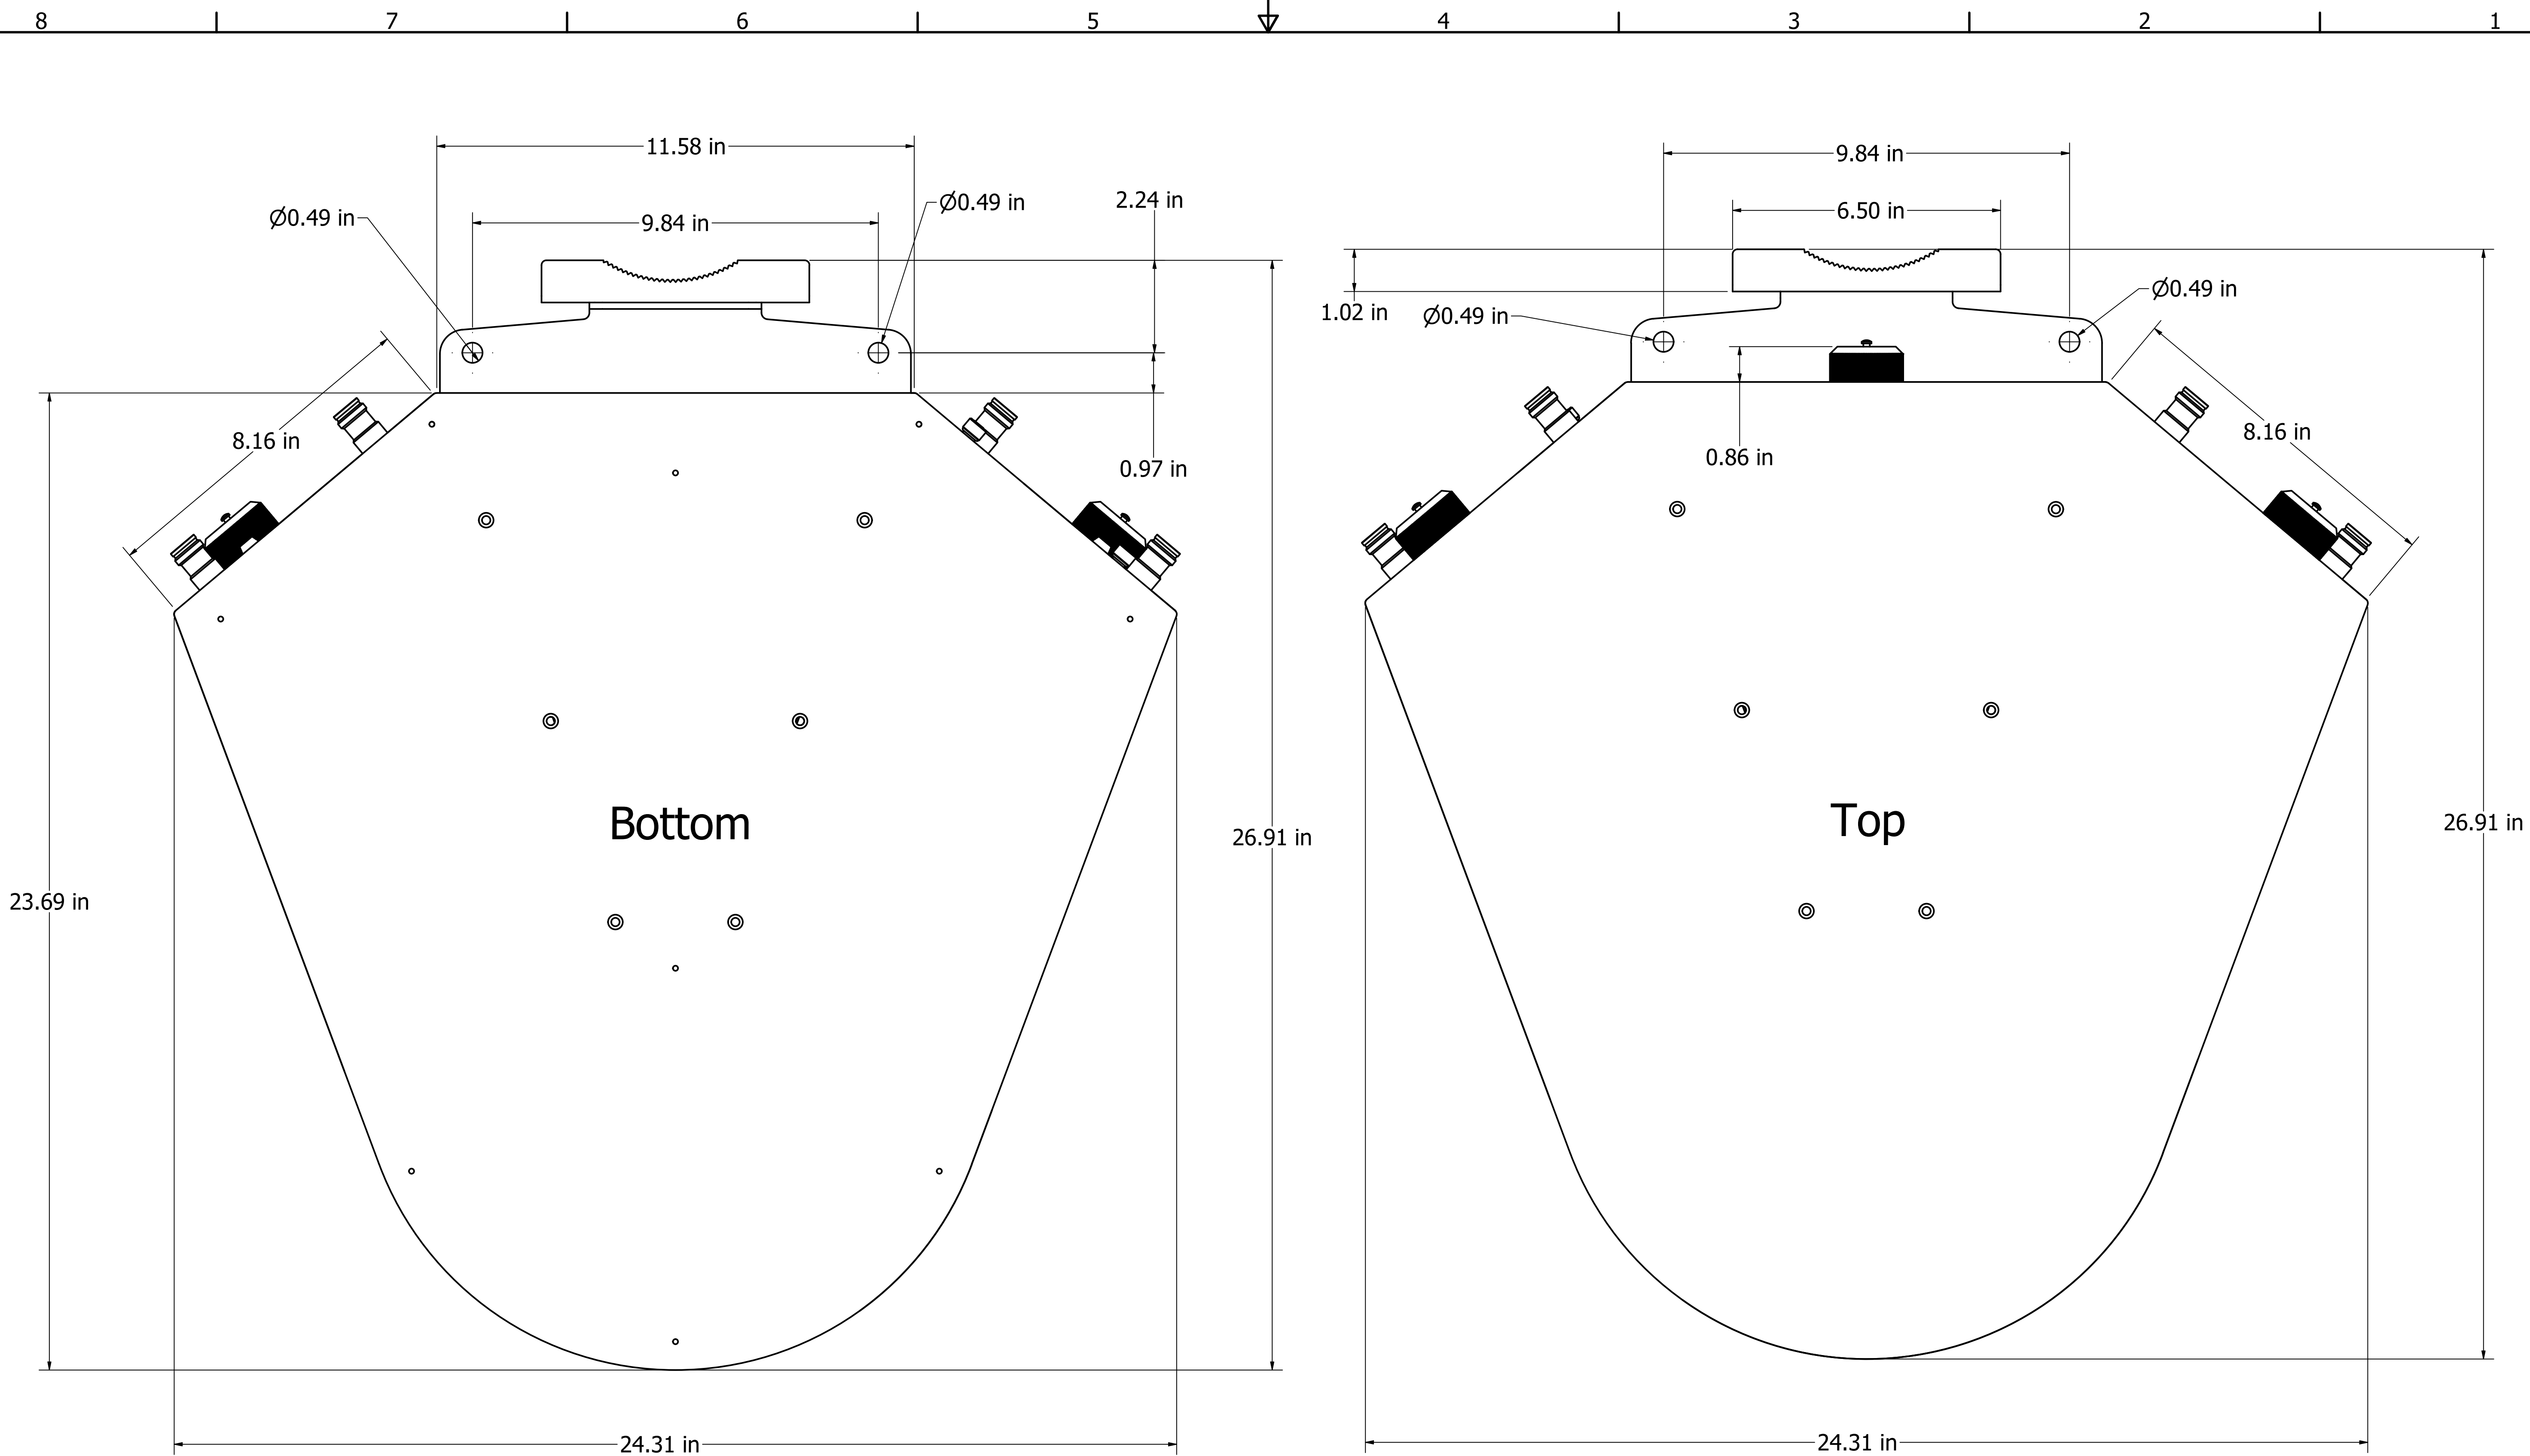

DRAWN Pavel		MatSing		
CHECKED Pavel	5/7/2019	TITLE		
QA		MS-MBA-8		
MFG		SIZE D	DWG NO MS-MBA-8 Rev B (in)	REV B
APPROVED		SCALE 1:6		SHEET 1 OF 3

DETAIL B  
SCALE 1 / 2.5

DETAIL C  
SCALE 1 / 2.5

DETAIL A  
SCALE 0.8

DRAWN Pavel		MatSing		
CHECKED Pavel	5/7/2019	TITLE		
QA		MS-MBA-8		
MFG		SIZE D	DWG NO MS-MBA-8 Rev B (in)	REV B
APPROVED		SCALE 1:4	SHEET 2 OF 3	

DRAWN		MatSing		
CHECKED		TITLE		
Pavel	5/7/2019	MS-MBA-8		
QA		REV B		
MFG		DWG NO MS-MBA-8 Rev B (in)		
APPROVED		SIZE	D	REV B
		SCALE	1:2	SHEET 3 OF 3