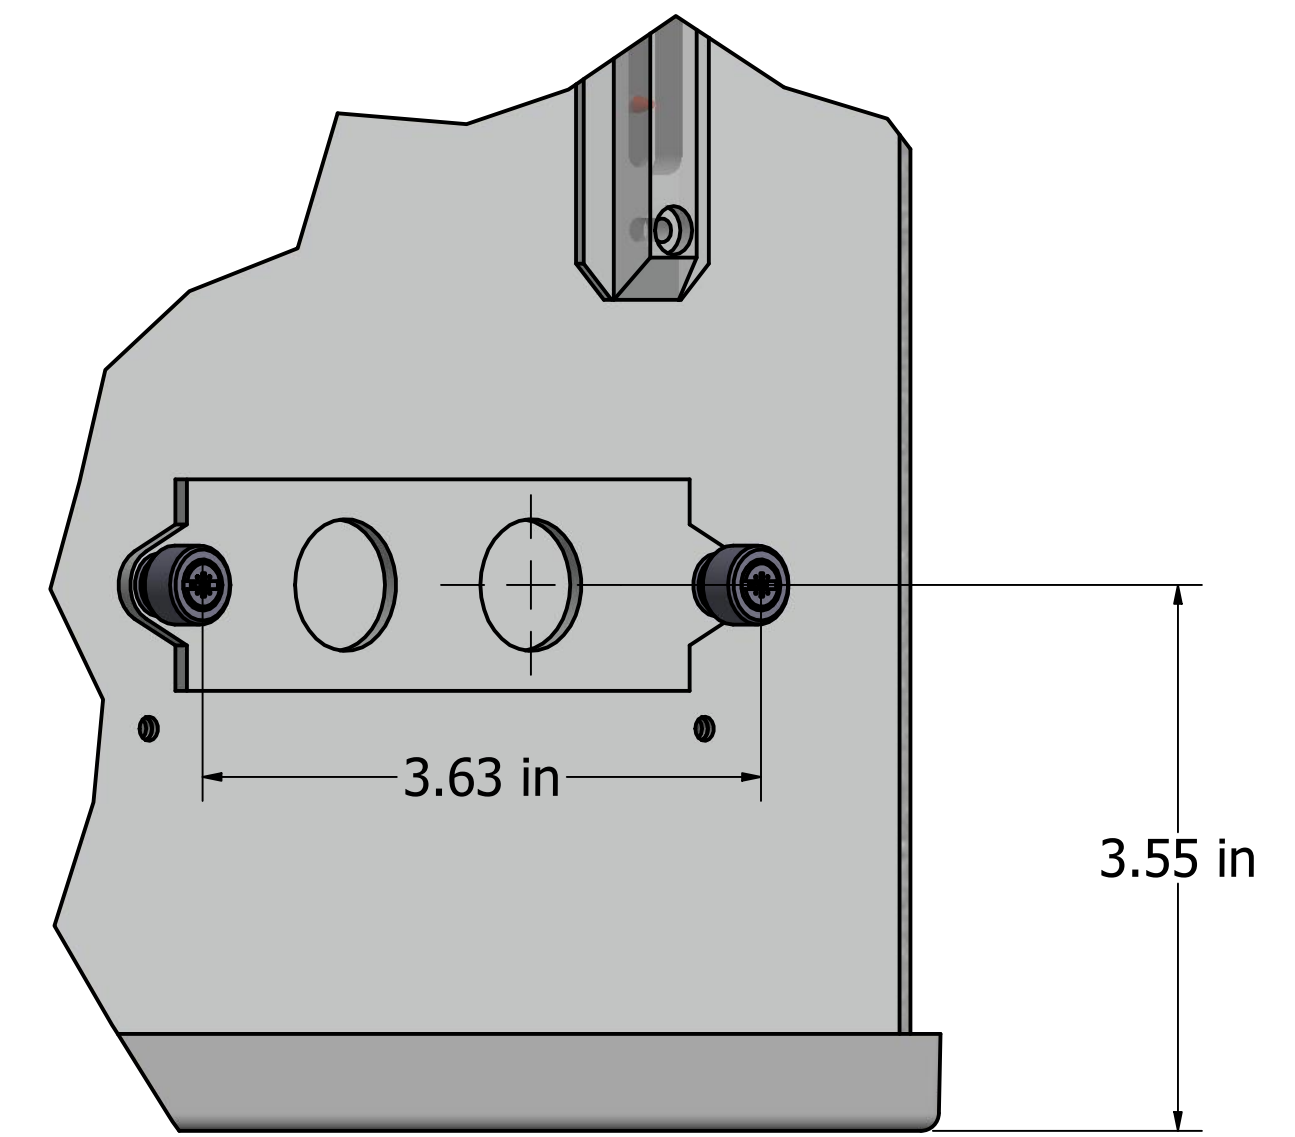

DRAWN Pavel		MatSing		
CHECKED Pavel	5/7/2019	TITLE		
QA		MS-MBA-8		
MFG		SIZE D	DWG NO MS-MBA-8 Rev B (in)	REV B
APPROVED		SCALE 1:6		SHEET 1 OF 3

DETAIL B  
SCALE 1 / 2.5

DETAIL C  
SCALE 1 / 2.5

DETAIL A  
SCALE 0.8

DRAWN Pavel		MatSing		
CHECKED Pavel	5/7/2019	TITLE		
QA		MS-MBA-8		
MFG		SIZE D	DWG NO MS-MBA-8 Rev B (in)	REV B
APPROVED		SCALE 1:4	SHEET 2 OF 3	

DRAWN		MatSing		
CHECKED		TITLE		
Pavel	5/7/2019	MS-MBA-8		
QA		REV B		
MFG		DWG NO MS-MBA-8 Rev B (in)		
APPROVED		SIZE	D	REV B
		SCALE	1:2	SHEET 3 OF 3