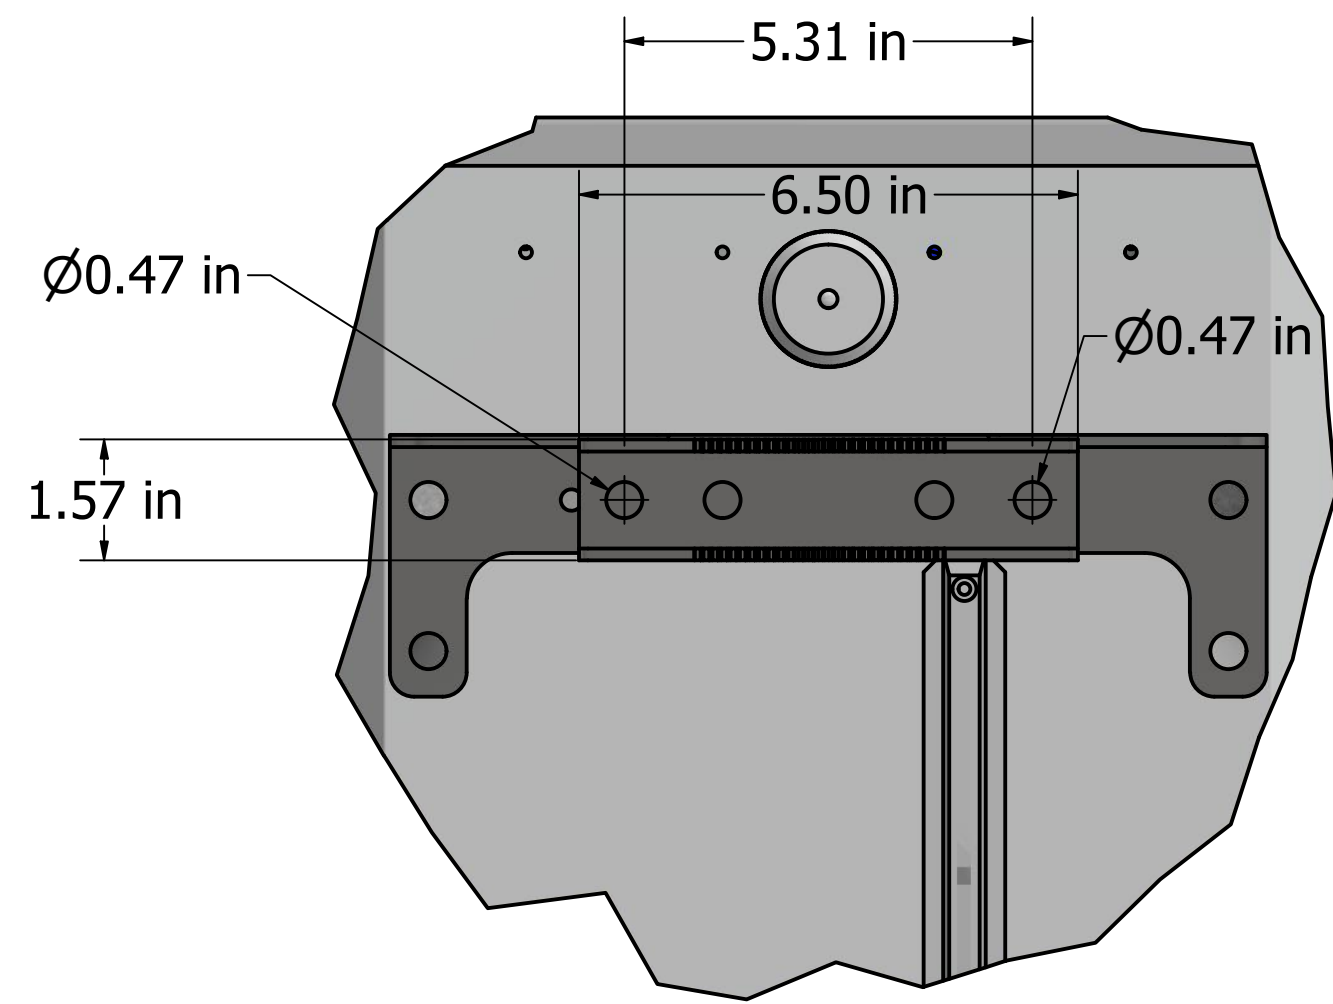

DRAWN Pavel		MatSing		
CHECKED Pavel	5/7/2019	TITLE		
QA		MS-MBA-8		
MFG		SIZE D	DWG NO MS-MBA-8 Rev B (in)	REV B
APPROVED		SCALE 1:6		SHEET 1 OF 3

DETAIL B  
SCALE 1 / 2.5

DETAIL C  
SCALE 1 / 2.5

DETAIL A  
SCALE 0.8

DRAWN Pavel		MatSing		
CHECKED Pavel	5/7/2019	TITLE		
QA		MS-MBA-8		
MFG		SIZE D	DWG NO MS-MBA-8 Rev B (in)	REV B
APPROVED		SCALE 1:4	SHEET 2 OF 3	

DRAWN		MatSing		
CHECKED		TITLE		
Pavel	5/7/2019	MS-MBA-8		
QA		REV B		
MFG		DWG NO MS-MBA-8 Rev B (in)		
APPROVED		SIZE	D	REV B
		SCALE	1:2	SHEET 3 OF 3