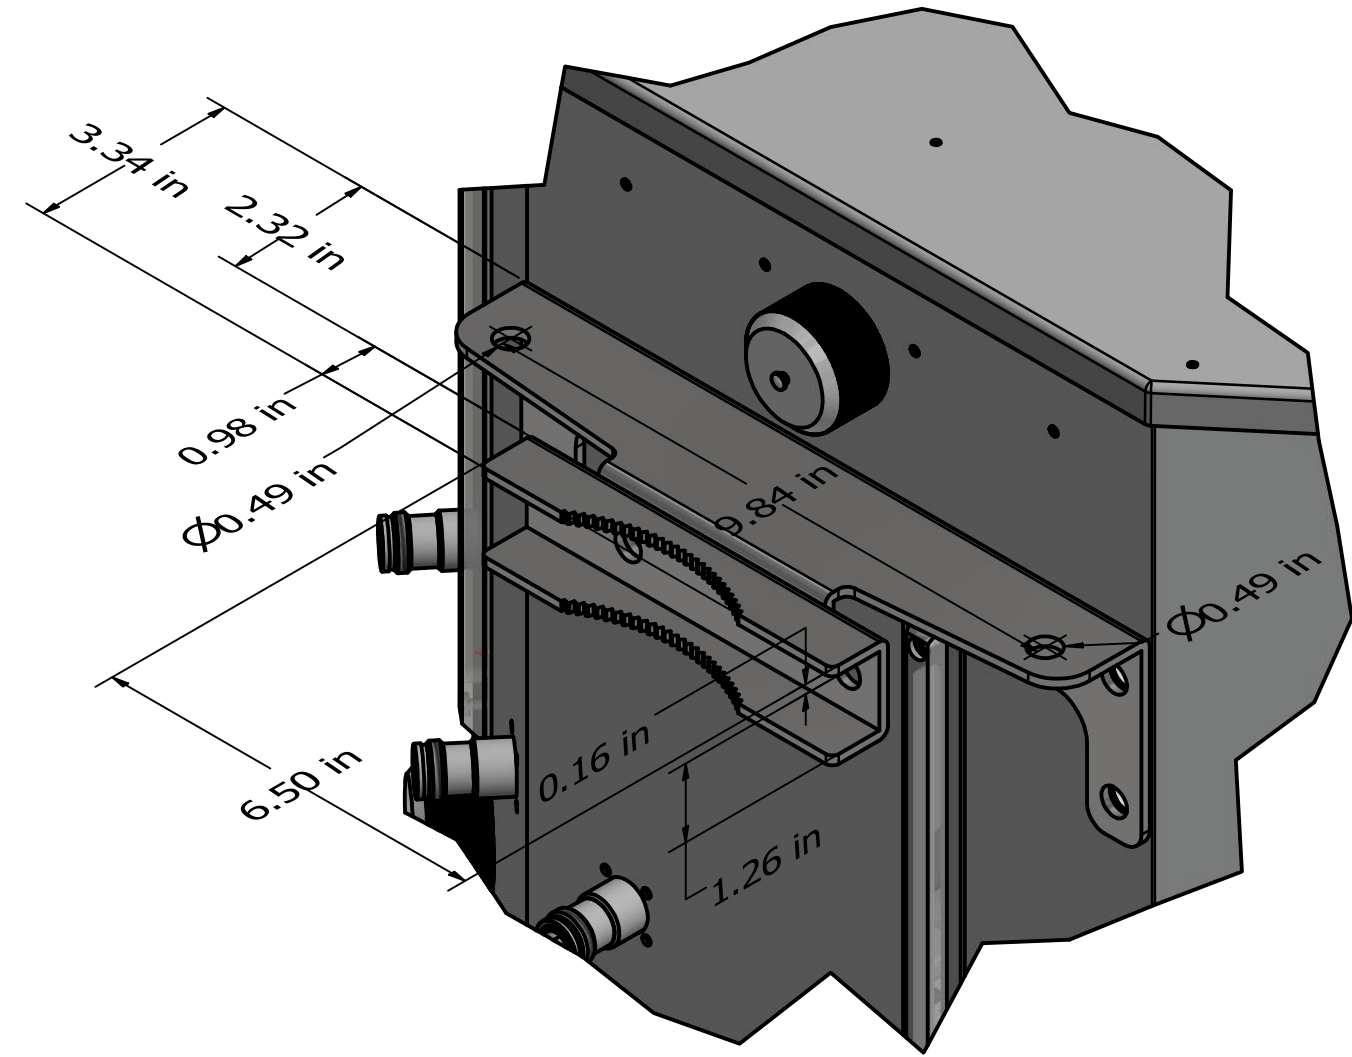

DRAWN Pavel		MatSing		
CHECKED Pavel	5/7/2019	TITLE		
QA		MS-MBA-8		
MFG		SIZE D	DWG NO MS-MBA-8 Rev B (in)	REV B
APPROVED		SCALE 1:6		SHEET 1 OF 3

DETAIL B  
SCALE 1 / 2.5

DETAIL C  
SCALE 1 / 2.5

DETAIL A  
SCALE 0.8

DRAWN Pavel		MatSing		
CHECKED Pavel	5/7/2019	TITLE		
QA		MS-MBA-8		
MFG		SIZE D	DWG NO MS-MBA-8 Rev B (in)	REV B
APPROVED		SCALE 1:4	SHEET 2 OF 3	

DRAWN		MatSing		
CHECKED		TITLE		
Pavel	5/7/2019	MS-MBA-8		
QA		REV B		
MFG		DWG NO MS-MBA-8 Rev B (in)		
APPROVED		SIZE	D	REV B
		SCALE	1:2	SHEET 3 OF 3