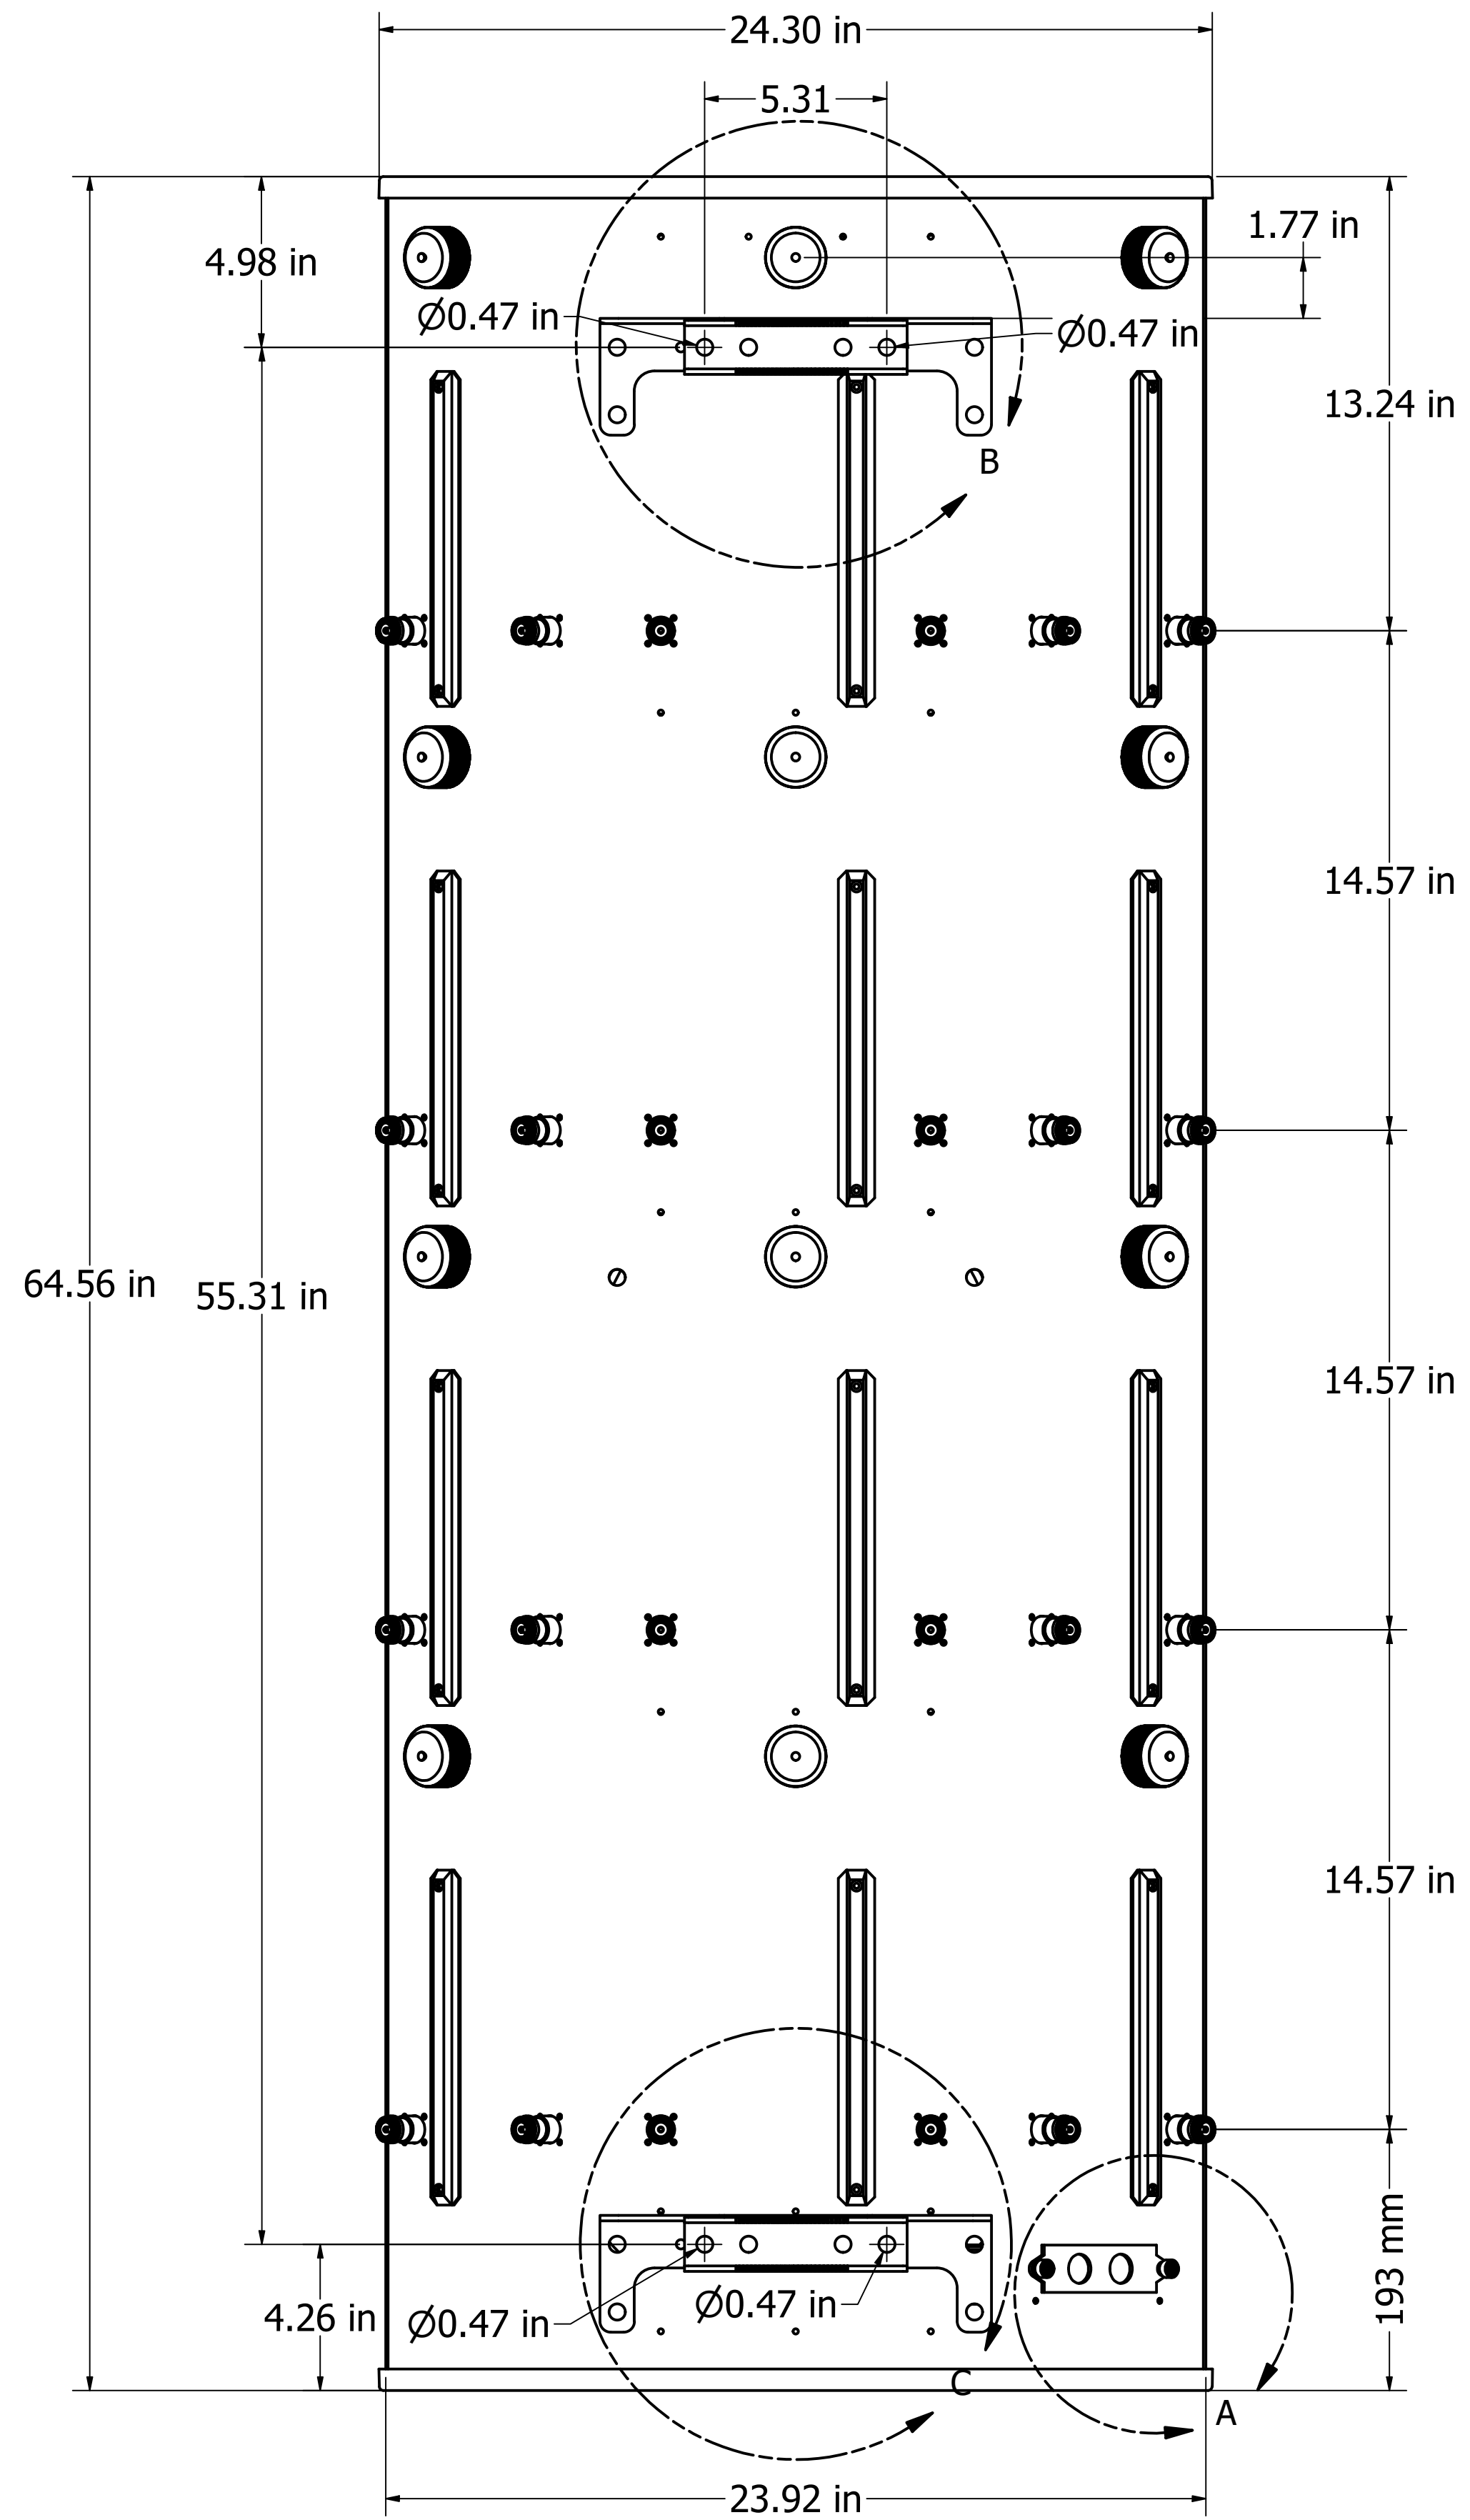

DRAWN Pavel		MatSing		
CHECKED Pavel	5/7/2019	TITLE		
QA		MS-MBA-8		
MFG		SIZE D	DWG NO MS-MBA-8 Rev B (in)	REV B
APPROVED		SCALE 1:6		SHEET 1 OF 3

DETAIL B  
SCALE 1 / 2.5

DETAIL C  
SCALE 1 / 2.5

DETAIL A  
SCALE 0.8

DRAWN Pavel		MatSing		
CHECKED Pavel	5/7/2019	TITLE		
QA		MS-MBA-8		
MFG		SIZE D	DWG NO MS-MBA-8 Rev B (in)	REV B
APPROVED		SCALE 1:4	SHEET 2 OF 3	

DRAWN		MatSing		
CHECKED		TITLE		
Pavel	5/7/2019	MS-MBA-8		
QA		REV B		
MFG		DWG NO MS-MBA-8 Rev B (in)		
APPROVED		SIZE	D	REV B
		SCALE	1:2	SHEET 3 OF 3