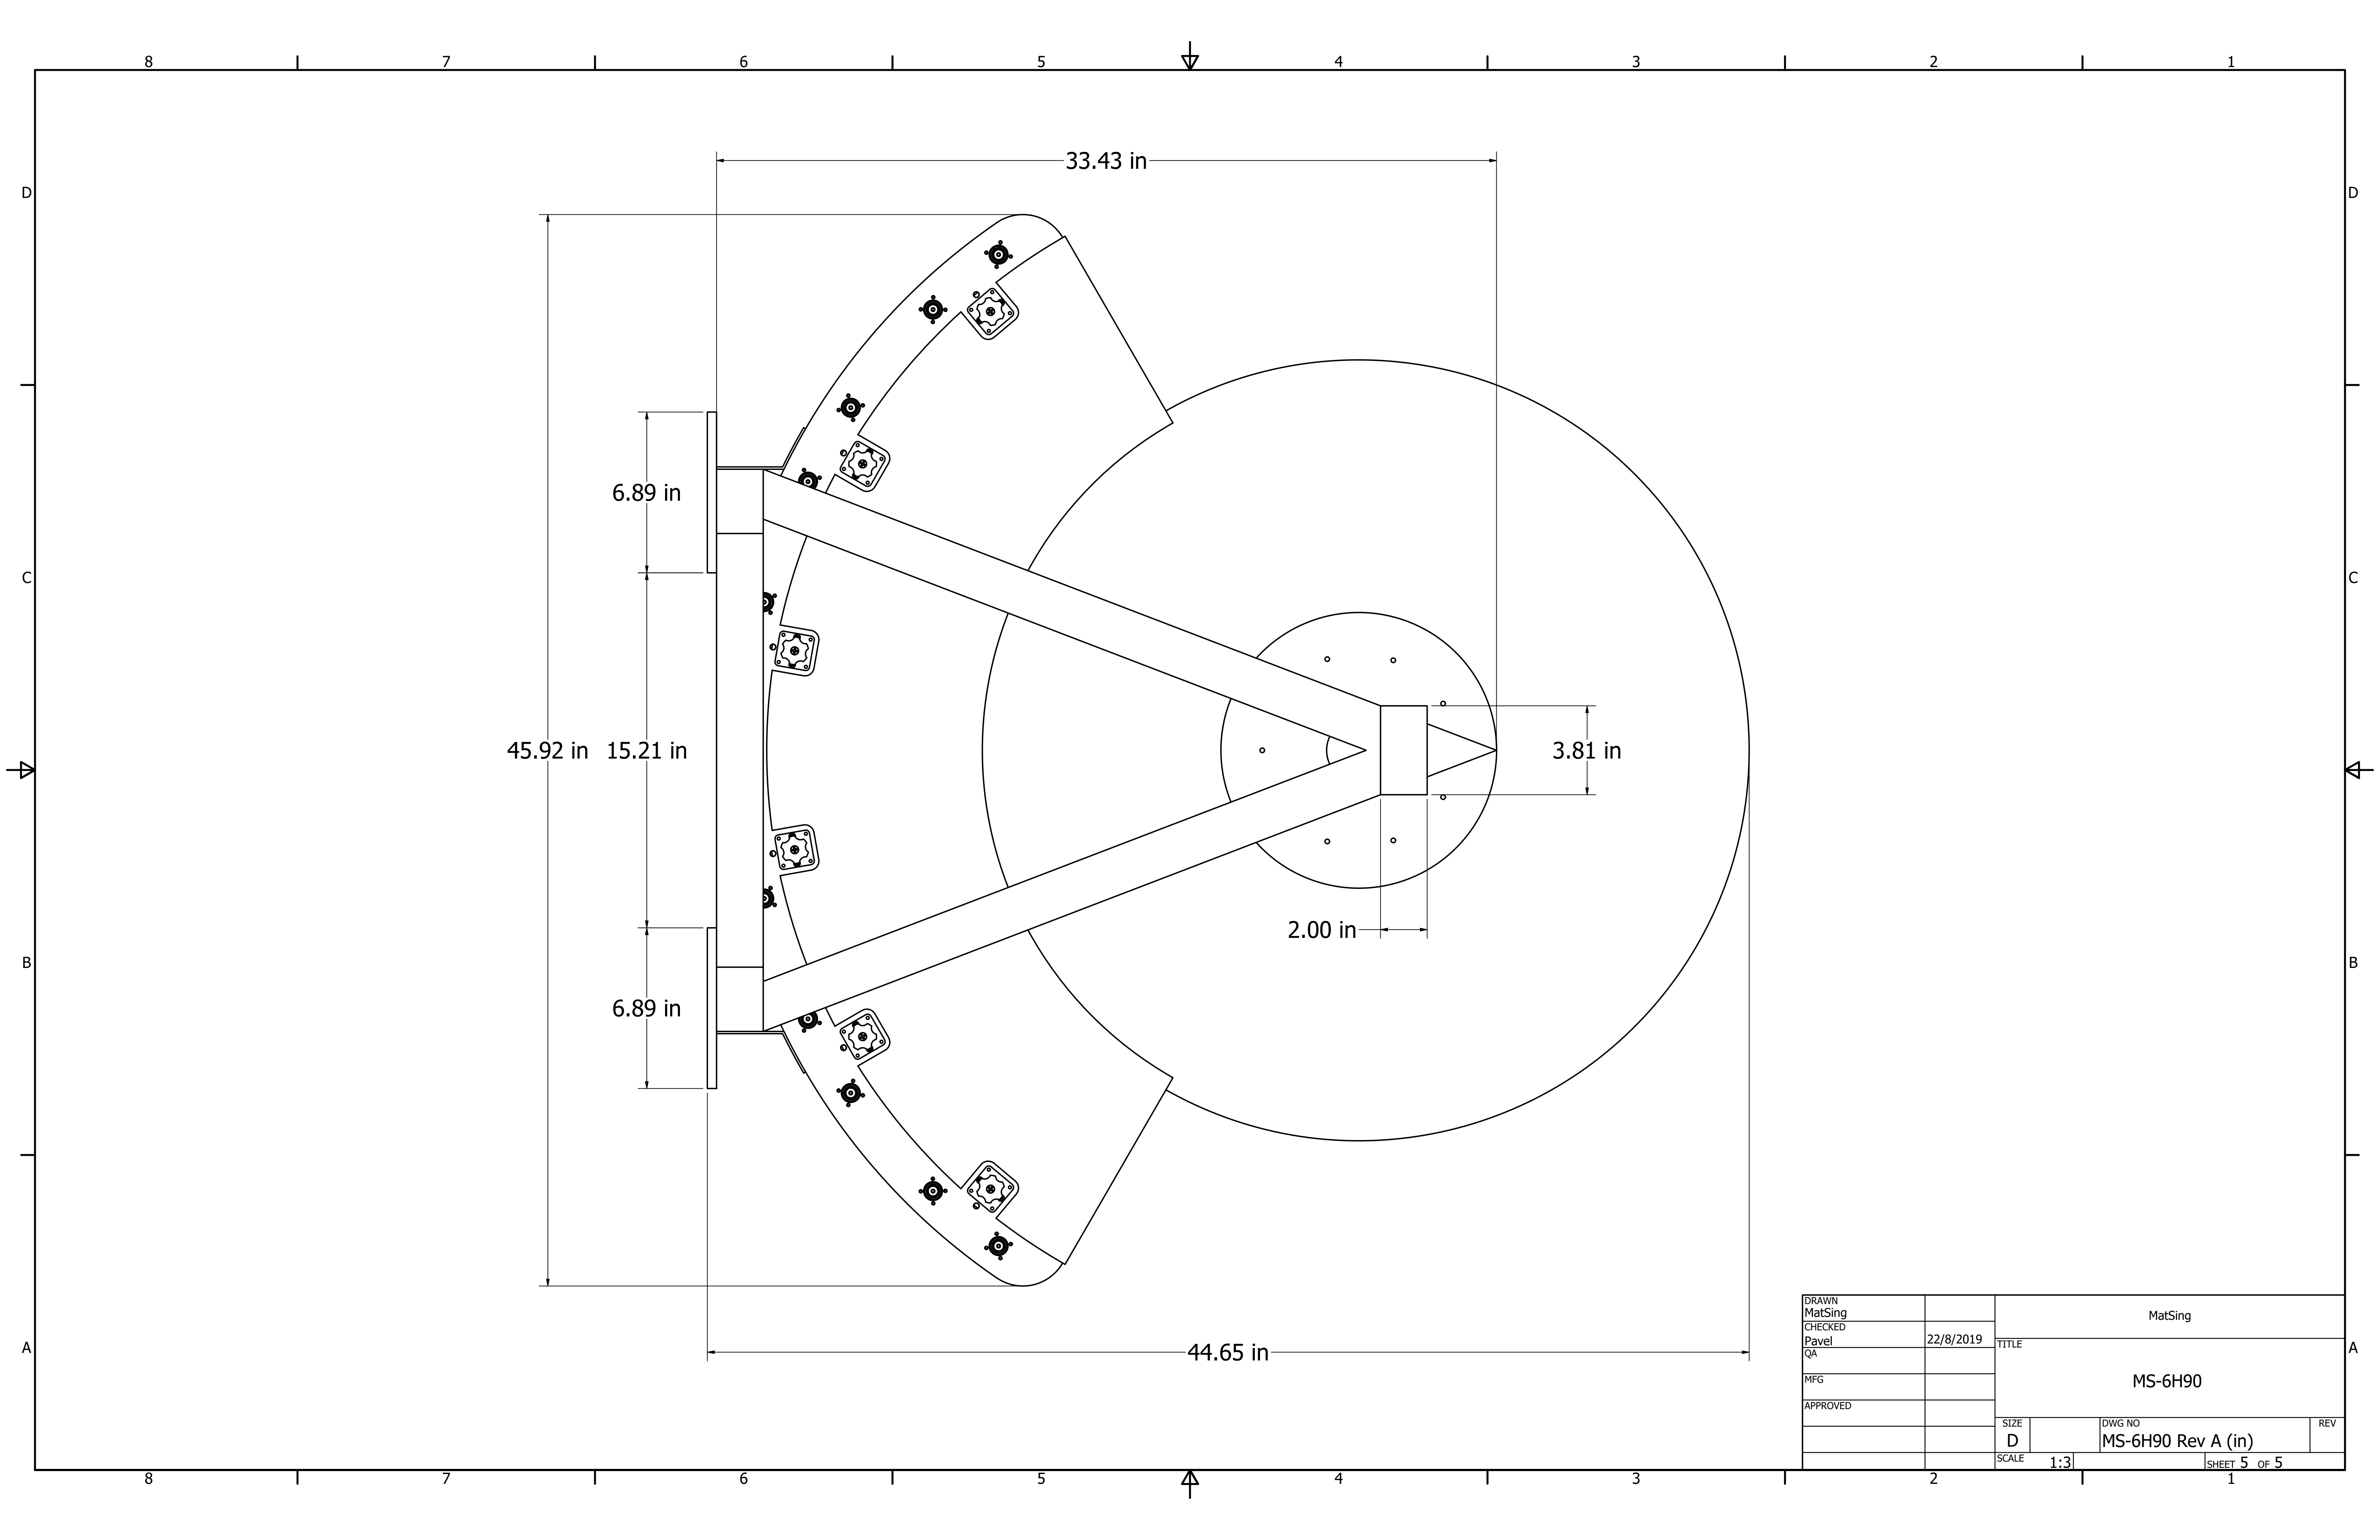

DRAWN MatSing		MatSing		
CHECKED Pavel	22/8/2019	TITLE		
QA		MS-6H90		
MFG		SIZE	DWG NO	REV
APPROVED		D	MS-6H90 Rev A (in)	
		SCALE	0.2 : 1	SHEET 1 OF 5

DRAWN MatSing		MatSing		
CHECKED Pavel	22/8/2019	TITLE		
QA		MS-6H90		
MFG				
APPROVED				
		SIZE D	DWG NO MS-6H90 Rev A (in)	REV
		SCALE 1 / 3	SHEET 2 OF 5	

DRAWN	MatSing	MatSing		
CHECKED	Pavel	22/8/2019	TITLE	
QA			MS-6H90	
MFG				
APPROVED				
		SIZE	DWG NO	REV
		D	MS-6H90 Rev A (in)	
		SCALE	1:3	SHEET 3 OF 5

DRAWN	MatSing	MatSing	
CHECKED	Pavel	TITLE	
QA	22/8/2019	MS-6H90	
MFG		SIZE	DWG NO
APPROVED		D	MS-6H90 Rev A (in)
		SCALE	1:3
			SHEET 4 OF 5

DRAWN MatSing		MatSing		
CHECKED Pavel	22/8/2019	TITLE		
QA		MS-6H90		
MFG		SIZE	DWG NO	REV
APPROVED		D	MS-6H90 Rev A (in)	
		SCALE	1:3	SHEET 5 OF 5