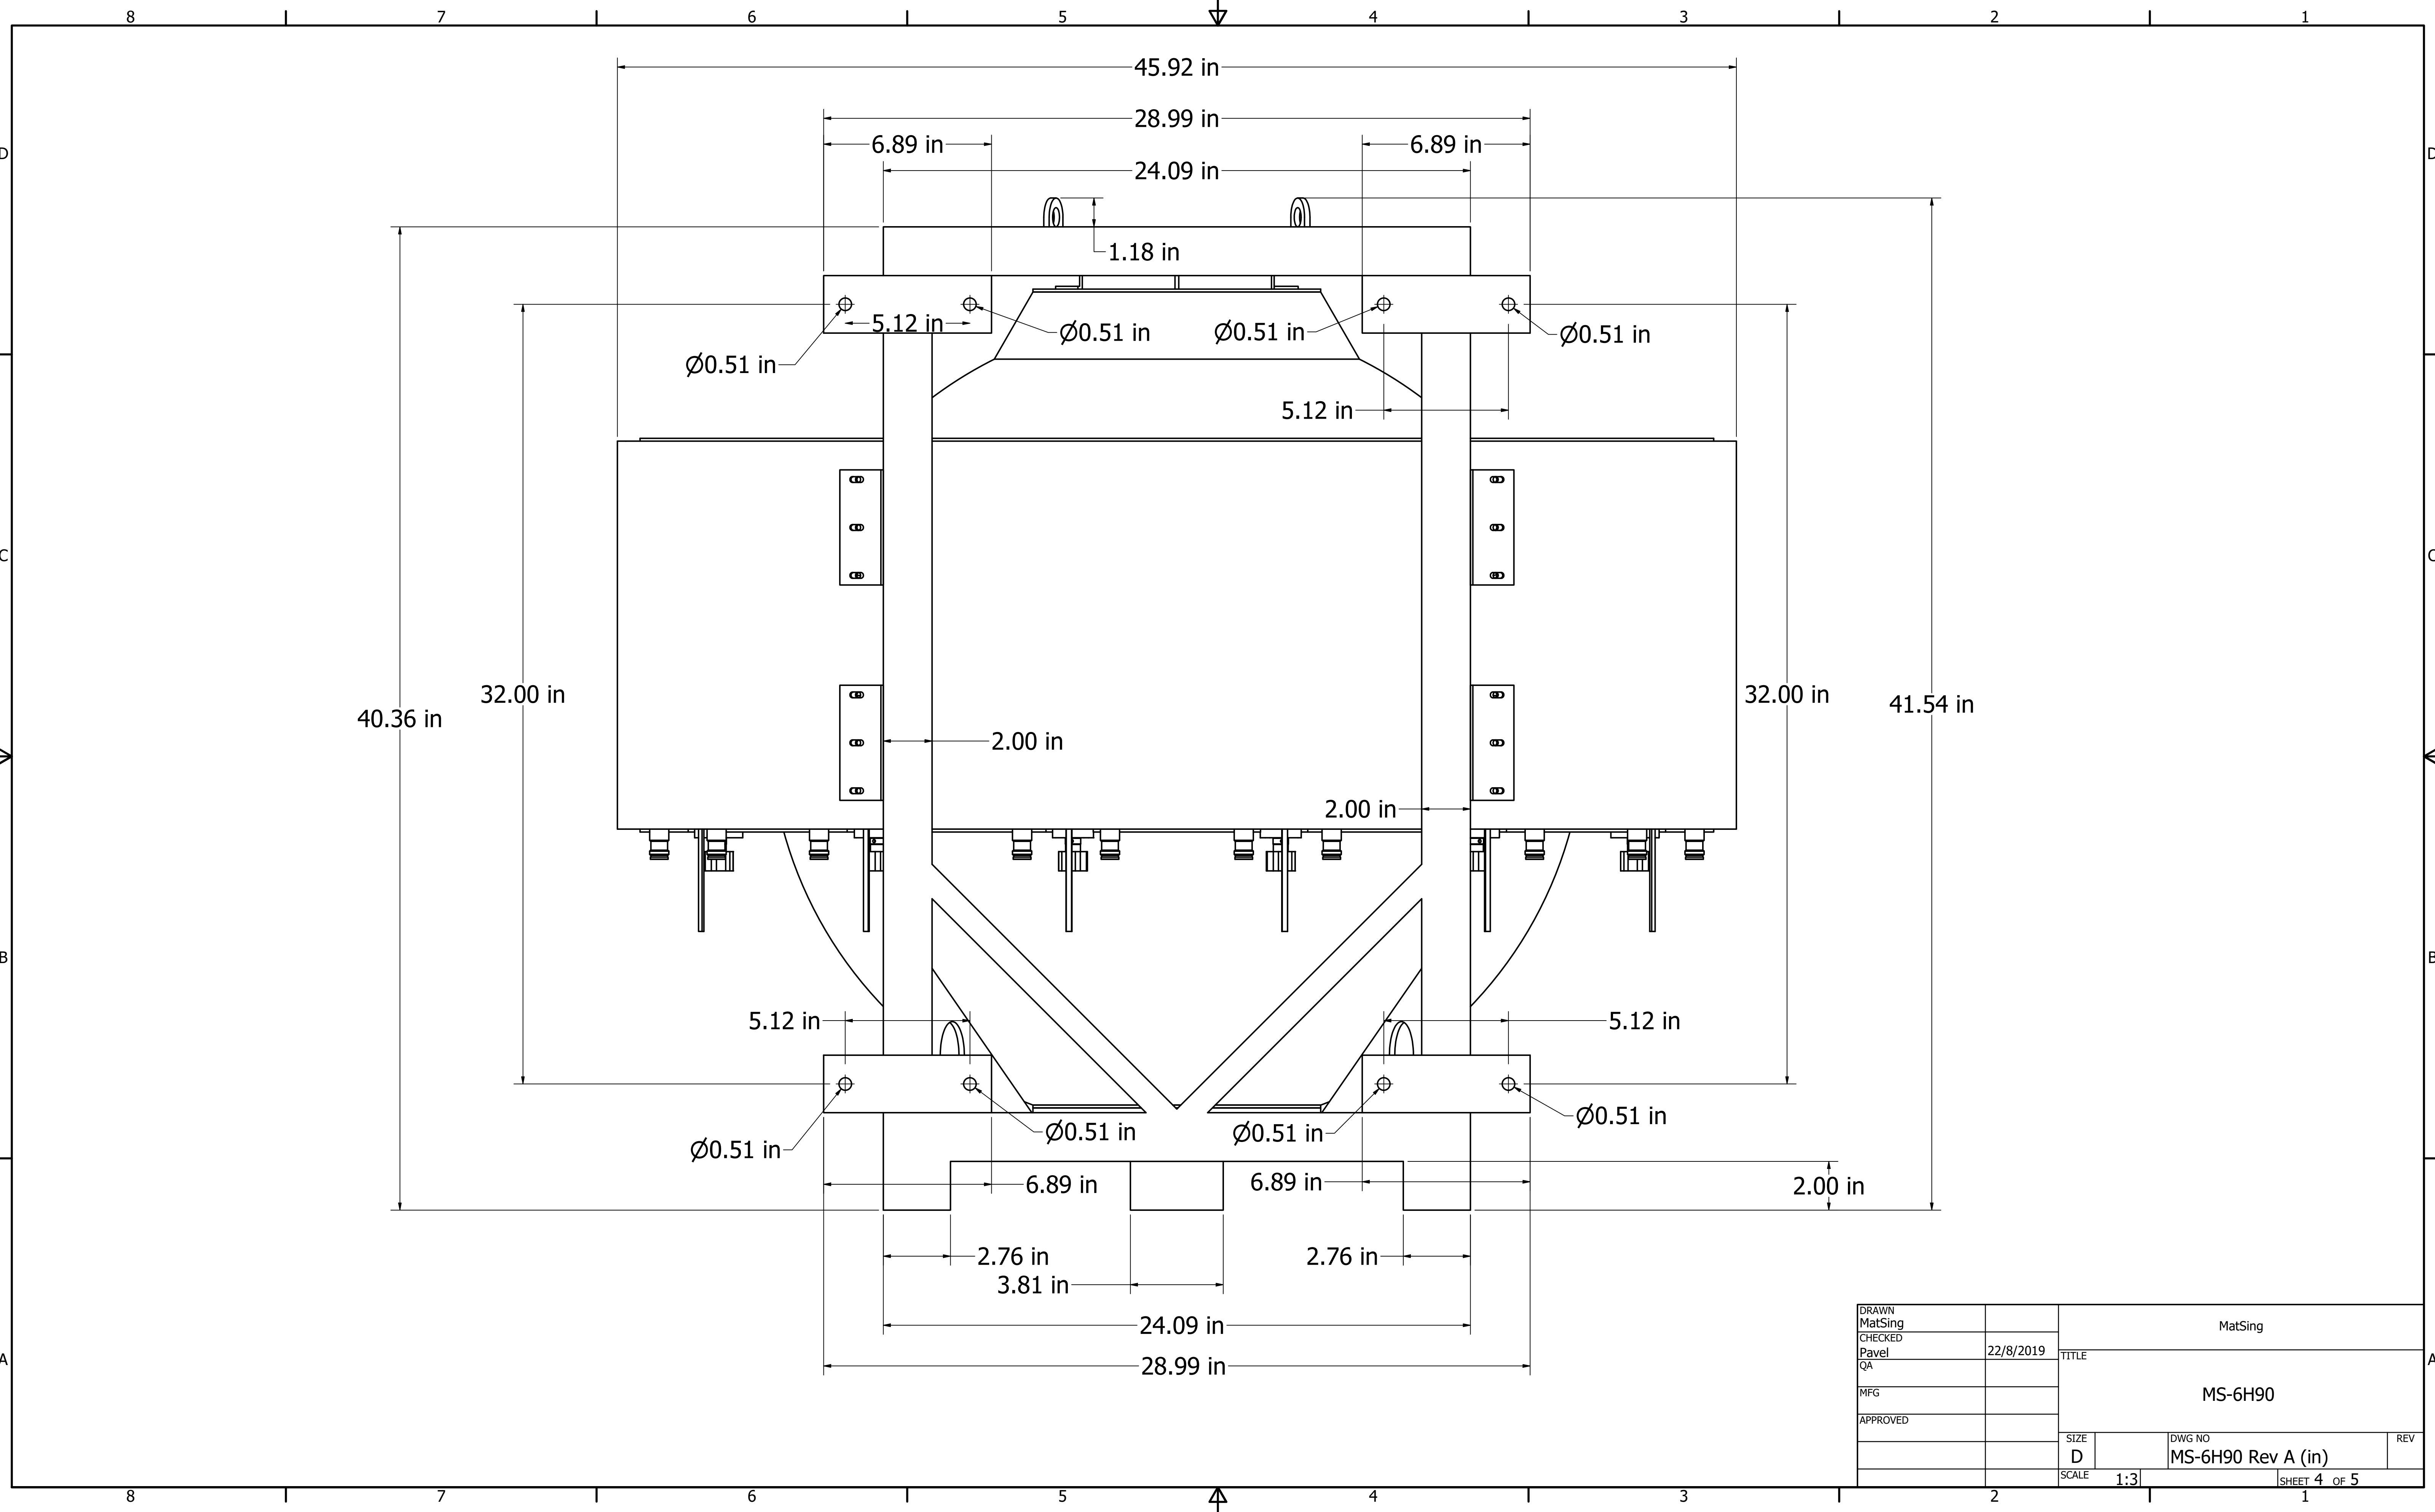

DRAWN MatSing		MatSing		
CHECKED Pavel	22/8/2019	TITLE		
QA		MS-6H90		
MFG		SIZE	DWG NO	REV
APPROVED		D	MS-6H90 Rev A (in)	
		SCALE	0.2 : 1	SHEET 1 OF 5

DRAWN MatSing		MatSing		
CHECKED Pavel	22/8/2019	TITLE		
QA		MS-6H90		
MFG				
APPROVED				
		SIZE D	DWG NO MS-6H90 Rev A (in)	REV
		SCALE 1 / 3	SHEET 2 OF 5	

DRAWN	MatSing	MatSing		
CHECKED	Pavel	22/8/2019	TITLE	
QA			MS-6H90	
MFG				
APPROVED				
		SIZE	DWG NO	REV
		D	MS-6H90 Rev A (in)	
		SCALE	1:3	SHEET 3 OF 5

DRAWN	MatSing	MatSing	
CHECKED	Pavel	TITLE	
QA	22/8/2019	MS-6H90	
MFG		SIZE	DWG NO
APPROVED		D	MS-6H90 Rev A (in)
		SCALE	1:3
			SHEET 4 OF 5

DRAWN MatSing		MatSing		
CHECKED Pavel	22/8/2019	TITLE		
QA		MS-6H90		
MFG		SIZE	DWG NO	REV
APPROVED		D	MS-6H90 Rev A (in)	
		SCALE	1:3	SHEET 5 OF 5