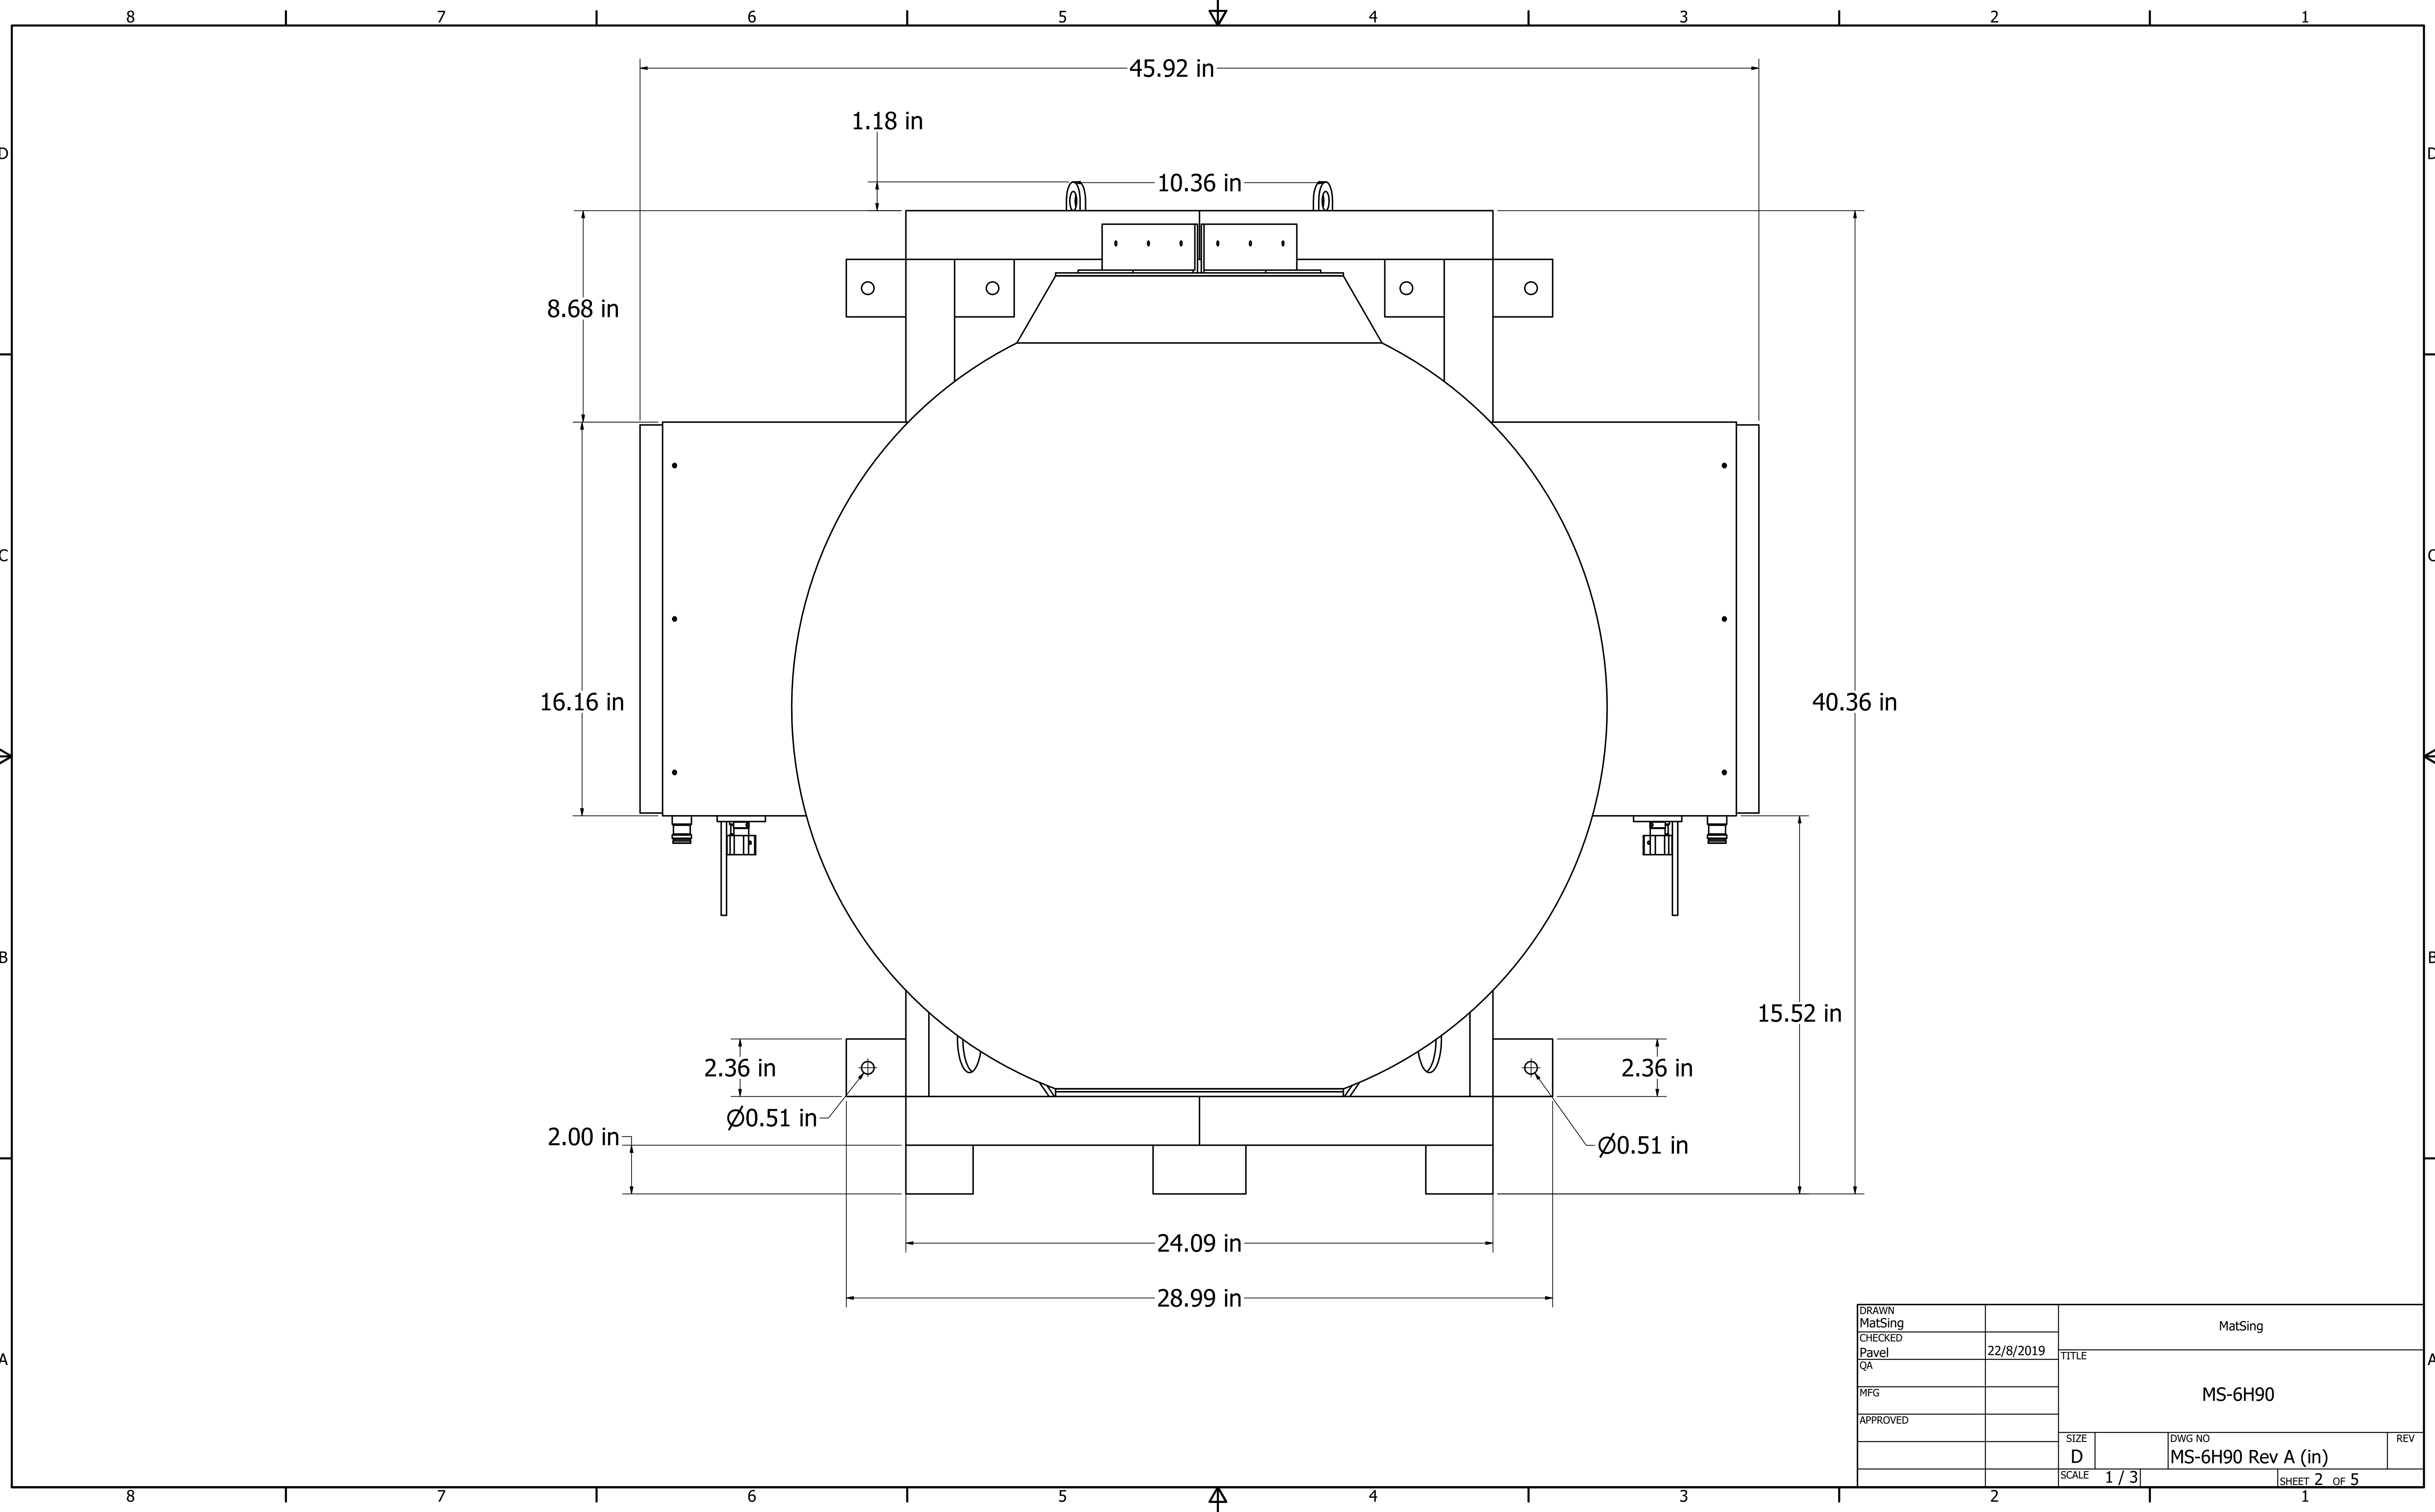

DRAWN MatSing		MatSing		
CHECKED Pavel	22/8/2019	TITLE		
QA		MS-6H90		
MFG		SIZE	DWG NO	REV
APPROVED		D	MS-6H90 Rev A (in)	
		SCALE	0.2 : 1	SHEET 1 OF 5

DRAWN MatSing		MatSing		
CHECKED Pavel	22/8/2019	TITLE		
QA		MS-6H90		
MFG				
APPROVED				
		SIZE D	DWG NO MS-6H90 Rev A (in)	REV
		SCALE 1 / 3	SHEET 2 OF 5	

DRAWN	MatSing	MatSing		
CHECKED	Pavel	22/8/2019	TITLE	
QA			MS-6H90	
MFG				
APPROVED				
		SIZE	DWG NO	REV
		D	MS-6H90 Rev A (in)	
		SCALE	1:3	SHEET 3 OF 5

DRAWN	MatSing	MatSing	
CHECKED	Pavel	TITLE	
QA	22/8/2019	MS-6H90	
MFG		SIZE	DWG NO
APPROVED		D	MS-6H90 Rev A (in)
		SCALE	1:3
			SHEET 4 OF 5

DRAWN MatSing		MatSing		
CHECKED Pavel	22/8/2019	TITLE		
QA		MS-6H90		
MFG		SIZE	DWG NO	REV
APPROVED		D	MS-6H90 Rev A (in)	
		SCALE	1:3	SHEET 5 OF 5