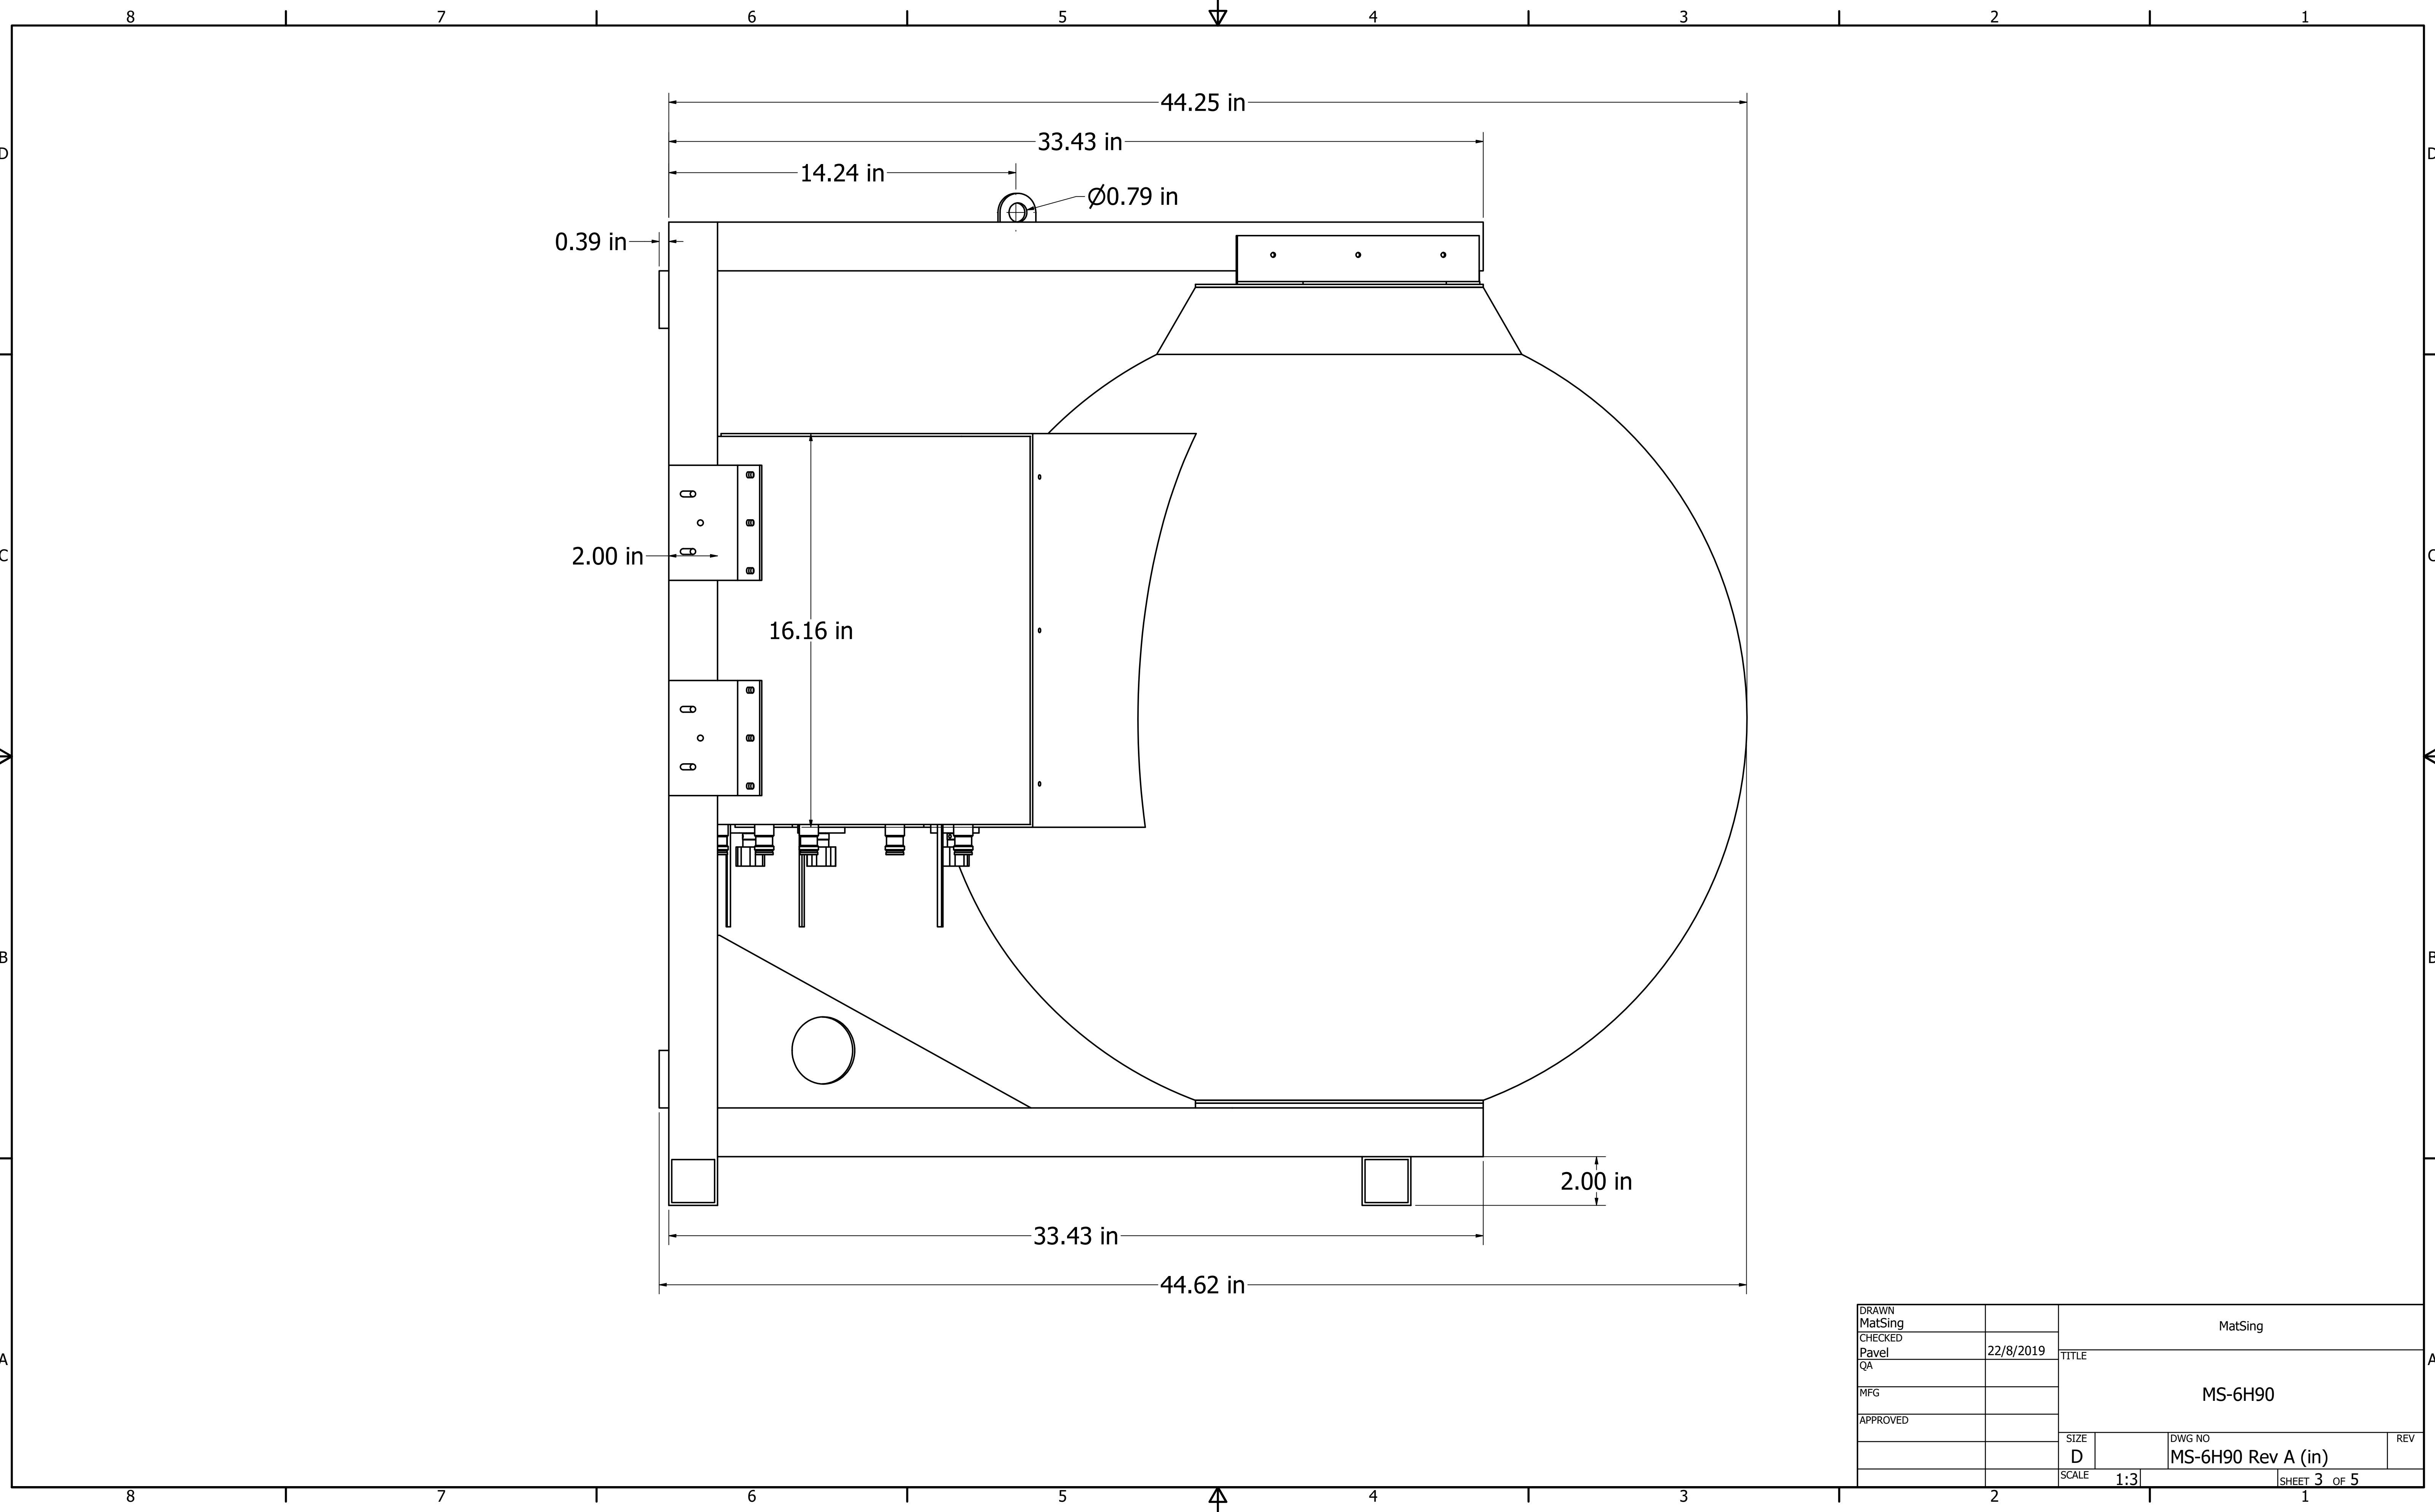

DRAWN MatSing		MatSing		
CHECKED Pavel	22/8/2019	TITLE		
QA		MS-6H90		
MFG		SIZE	DWG NO	REV
APPROVED		D	MS-6H90 Rev A (in)	
		SCALE	0.2 : 1	SHEET 1 OF 5

DRAWN MatSing		MatSing		
CHECKED Pavel	22/8/2019	TITLE		
QA		MS-6H90		
MFG				
APPROVED				
		SIZE D	DWG NO MS-6H90 Rev A (in)	REV
		SCALE 1 / 3	SHEET 2 OF 5	

DRAWN	MatSing	MatSing		
CHECKED	Pavel	22/8/2019	TITLE	
QA			MS-6H90	
MFG				
APPROVED				
		SIZE	DWG NO	REV
		D	MS-6H90 Rev A (in)	
		SCALE	1:3	SHEET 3 OF 5

DRAWN	MatSing	MatSing	
CHECKED	Pavel	TITLE	
QA	22/8/2019	MS-6H90	
MFG		SIZE	DWG NO
APPROVED		D	MS-6H90 Rev A (in)
		SCALE	1:3
			SHEET 4 OF 5

DRAWN MatSing		MatSing		
CHECKED Pavel	22/8/2019	TITLE		
QA		MS-6H90		
MFG		SIZE	DWG NO	REV
APPROVED		D	MS-6H90 Rev A (in)	
		SCALE	1:3	SHEET 5 OF 5