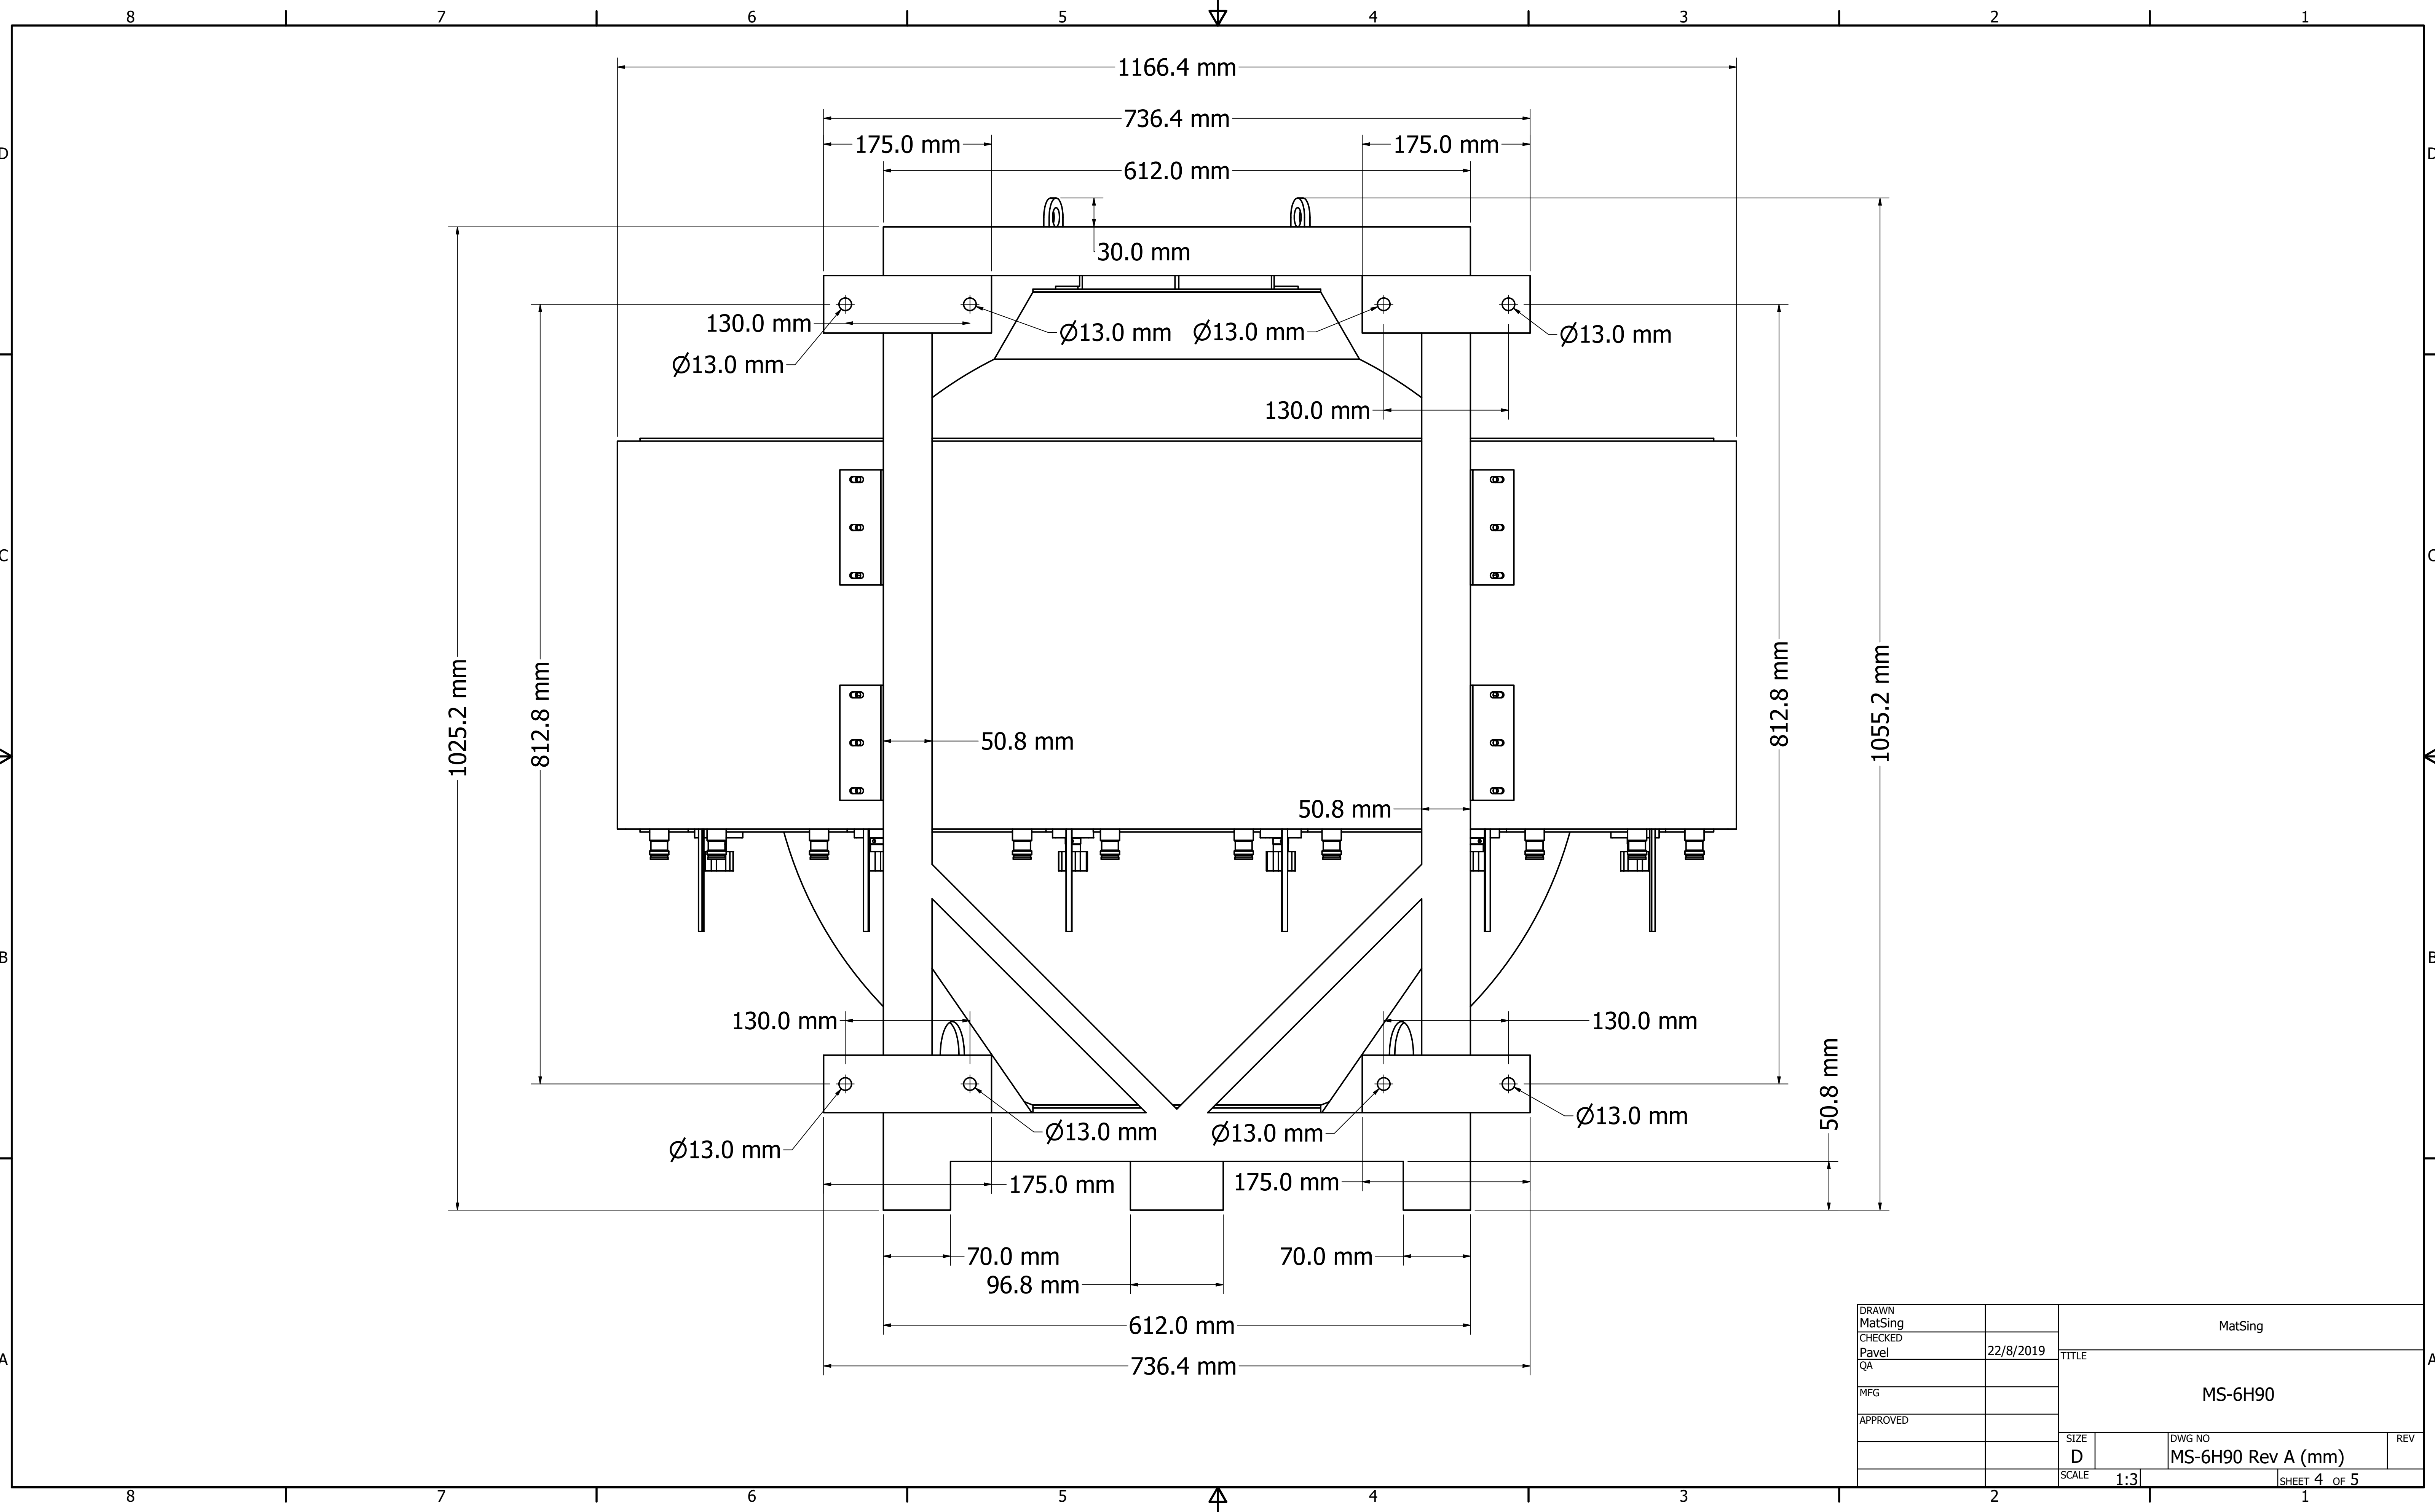

DRAWN MatSing		MatSing		
CHECKED Pavel	22/8/2019	TITLE		
QA		MS-6H90		
MFG		SIZE	DWG NO	REV
APPROVED		D	MS-6H90 Rev A (mm)	
		SCALE	0.2 : 1	SHEET 1 OF 5

DRAWN MatSing		MatSing		
CHECKED Pavel	22/8/2019	TITLE		
QA		MS-6H90		
MFG		SIZE D	DWG NO MS-6H90 Rev A (mm)	REV
APPROVED		SCALE 1 / 3	SHEET 2 OF 5	

DRAWN	MatSing	MatSing	
CHECKED	Pavel	TITLE	
QA	22/8/2019	MS-6H90	
MFG		SIZE	D
APPROVED		DWG NO	MS-6H90 Rev A (mm)
		SCALE	1:3
		SHEET 4 OF 5	

DRAWN	MatSing	MatSing		
CHECKED	Pavel	22/8/2019	TITLE	
QA			MS-6H90	
MFG				
APPROVED				
		SIZE	DWG NO	REV
		D	MS-6H90 Rev A (mm)	
		SCALE	1:3	SHEET 5 OF 5