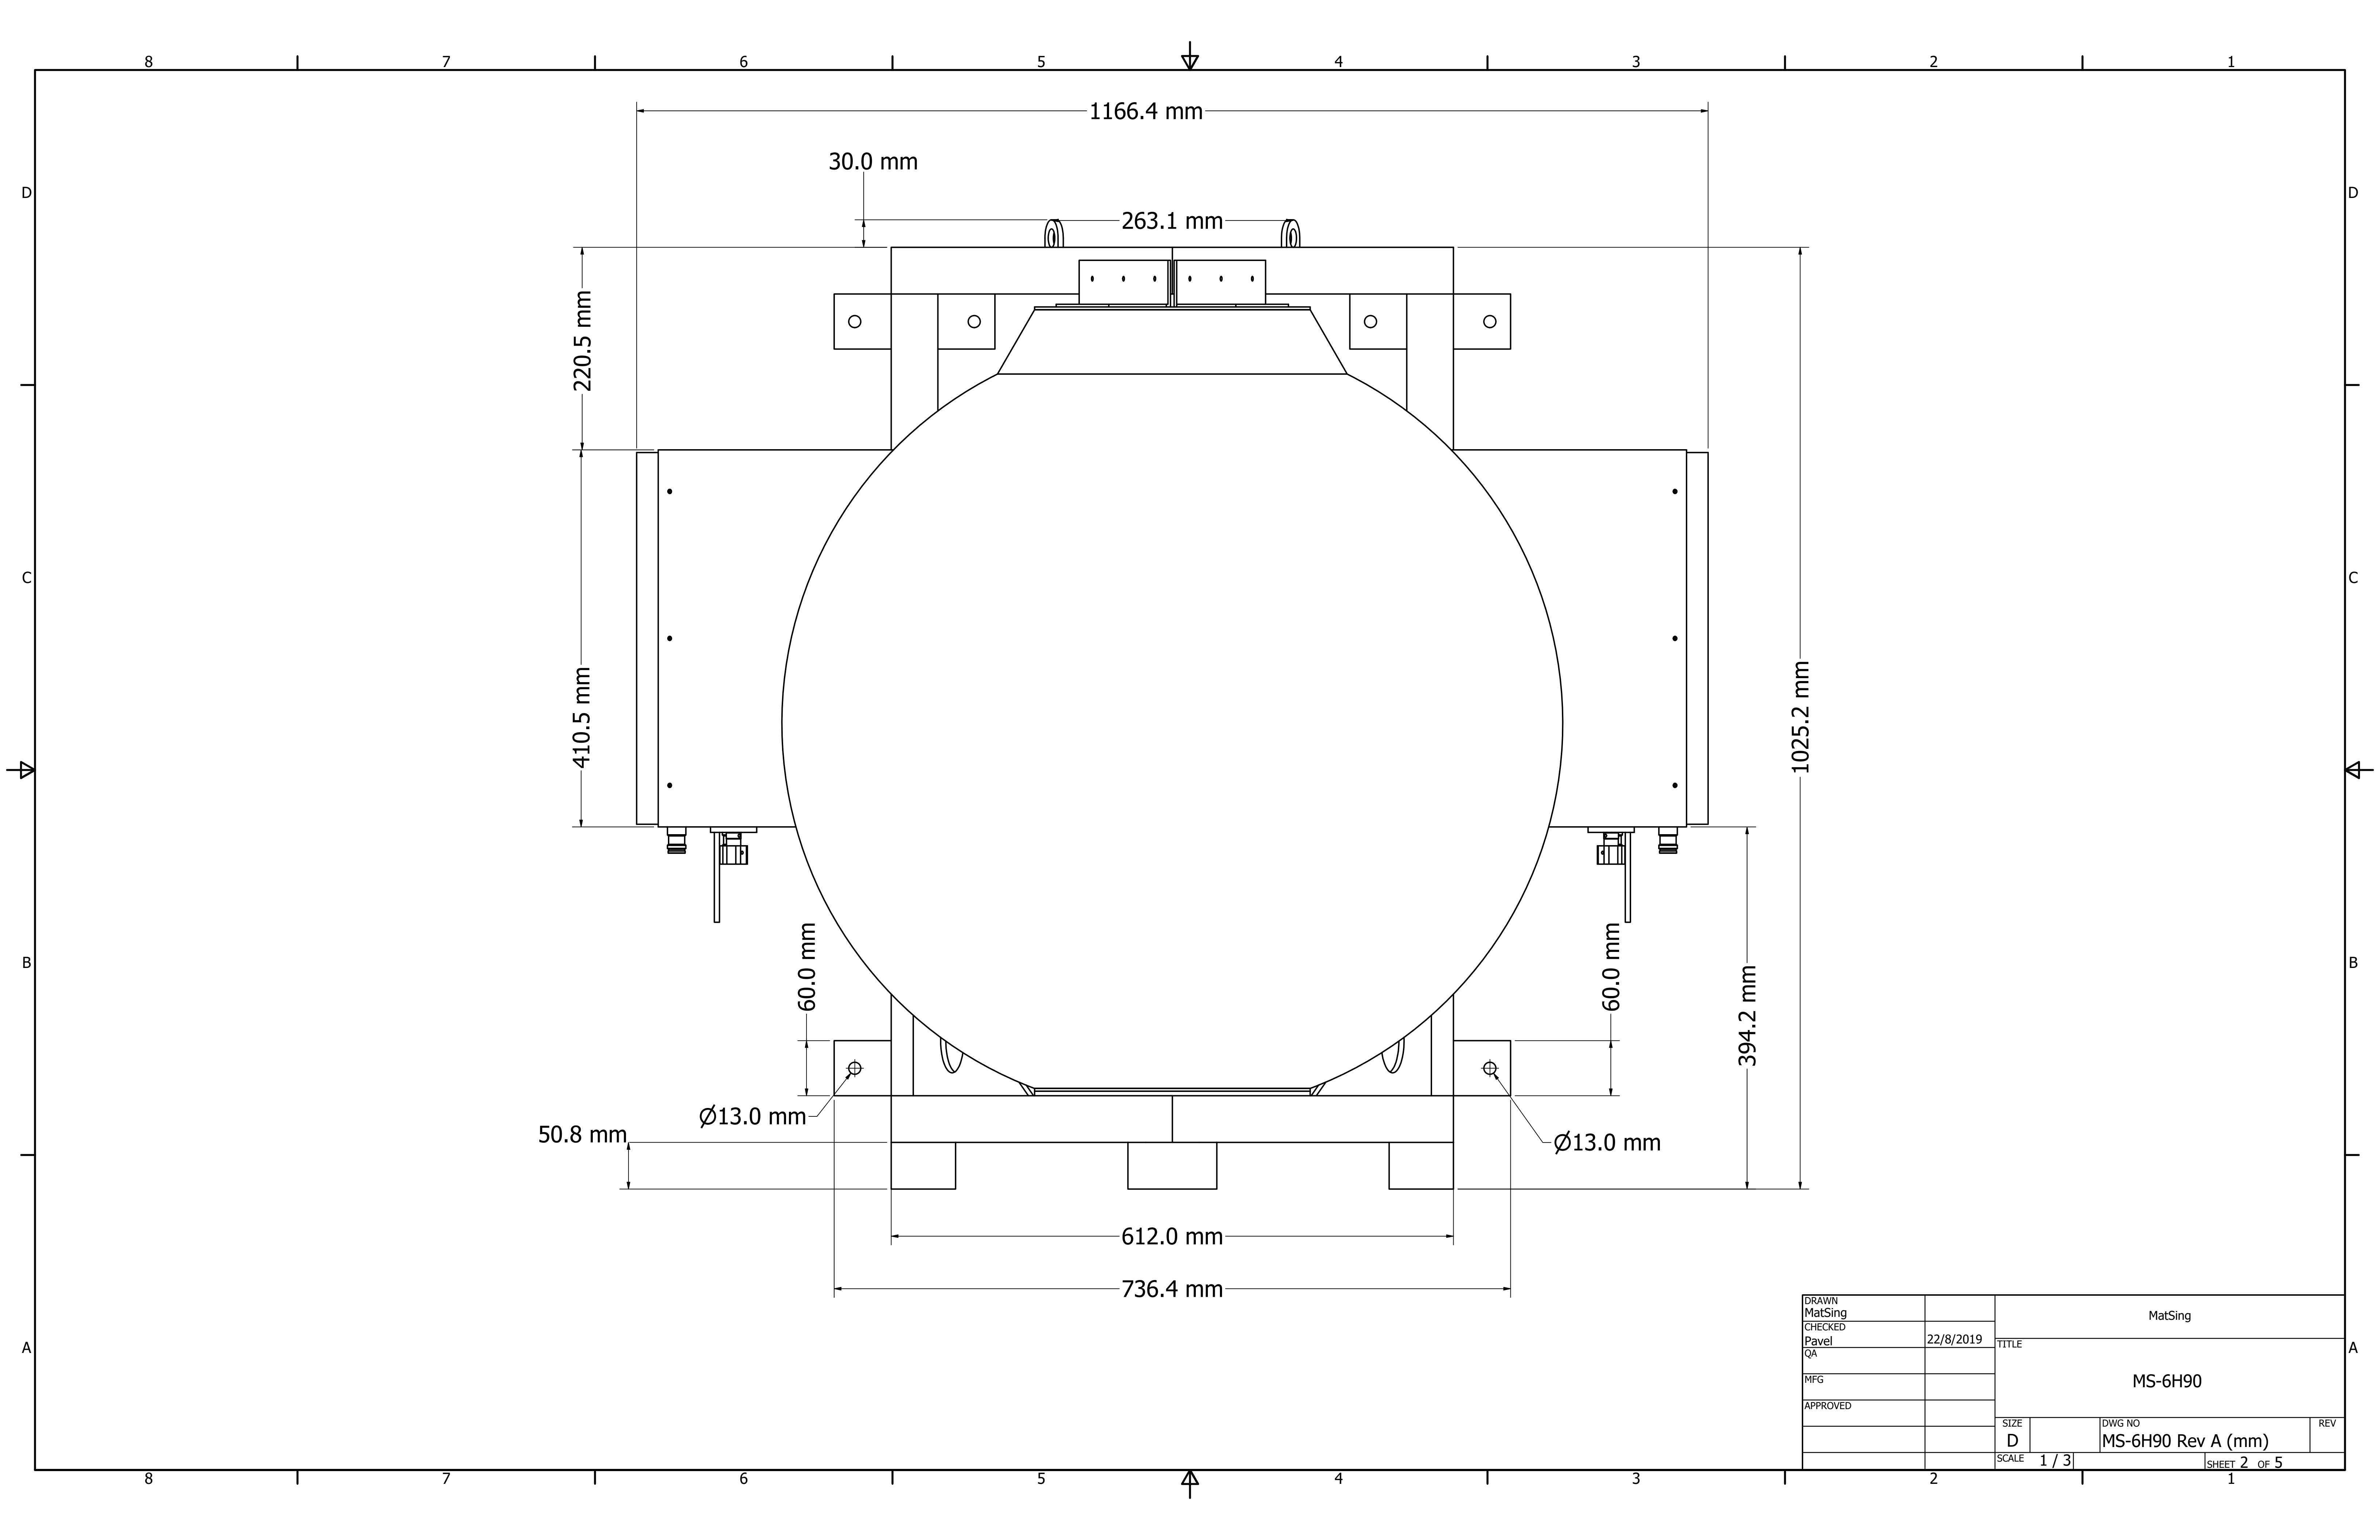

DRAWN MatSing		MatSing		
CHECKED Pavel	22/8/2019	TITLE		
QA		MS-6H90		
MFG		SIZE	DWG NO	REV
APPROVED		D	MS-6H90 Rev A (mm)	
		SCALE	0.2 : 1	SHEET 1 OF 5

DRAWN MatSing		MatSing		
CHECKED Pavel	22/8/2019	TITLE		
QA		MS-6H90		
MFG		SIZE D	DWG NO MS-6H90 Rev A (mm)	REV
APPROVED		SCALE 1 / 3	SHEET 2 OF 5	

DRAWN	MatSing	MatSing	
CHECKED	Pavel	TITLE	
QA	22/8/2019	MS-6H90	
MFG		SIZE	D
APPROVED		DWG NO	MS-6H90 Rev A (mm)
		SCALE	1:3
		SHEET 4 OF 5	

DRAWN	MatSing	MatSing		
CHECKED	Pavel	22/8/2019	TITLE	
QA			MS-6H90	
MFG				
APPROVED				
		SIZE	DWG NO	REV
		D	MS-6H90 Rev A (mm)	
		SCALE	1:3	SHEET 5 OF 5