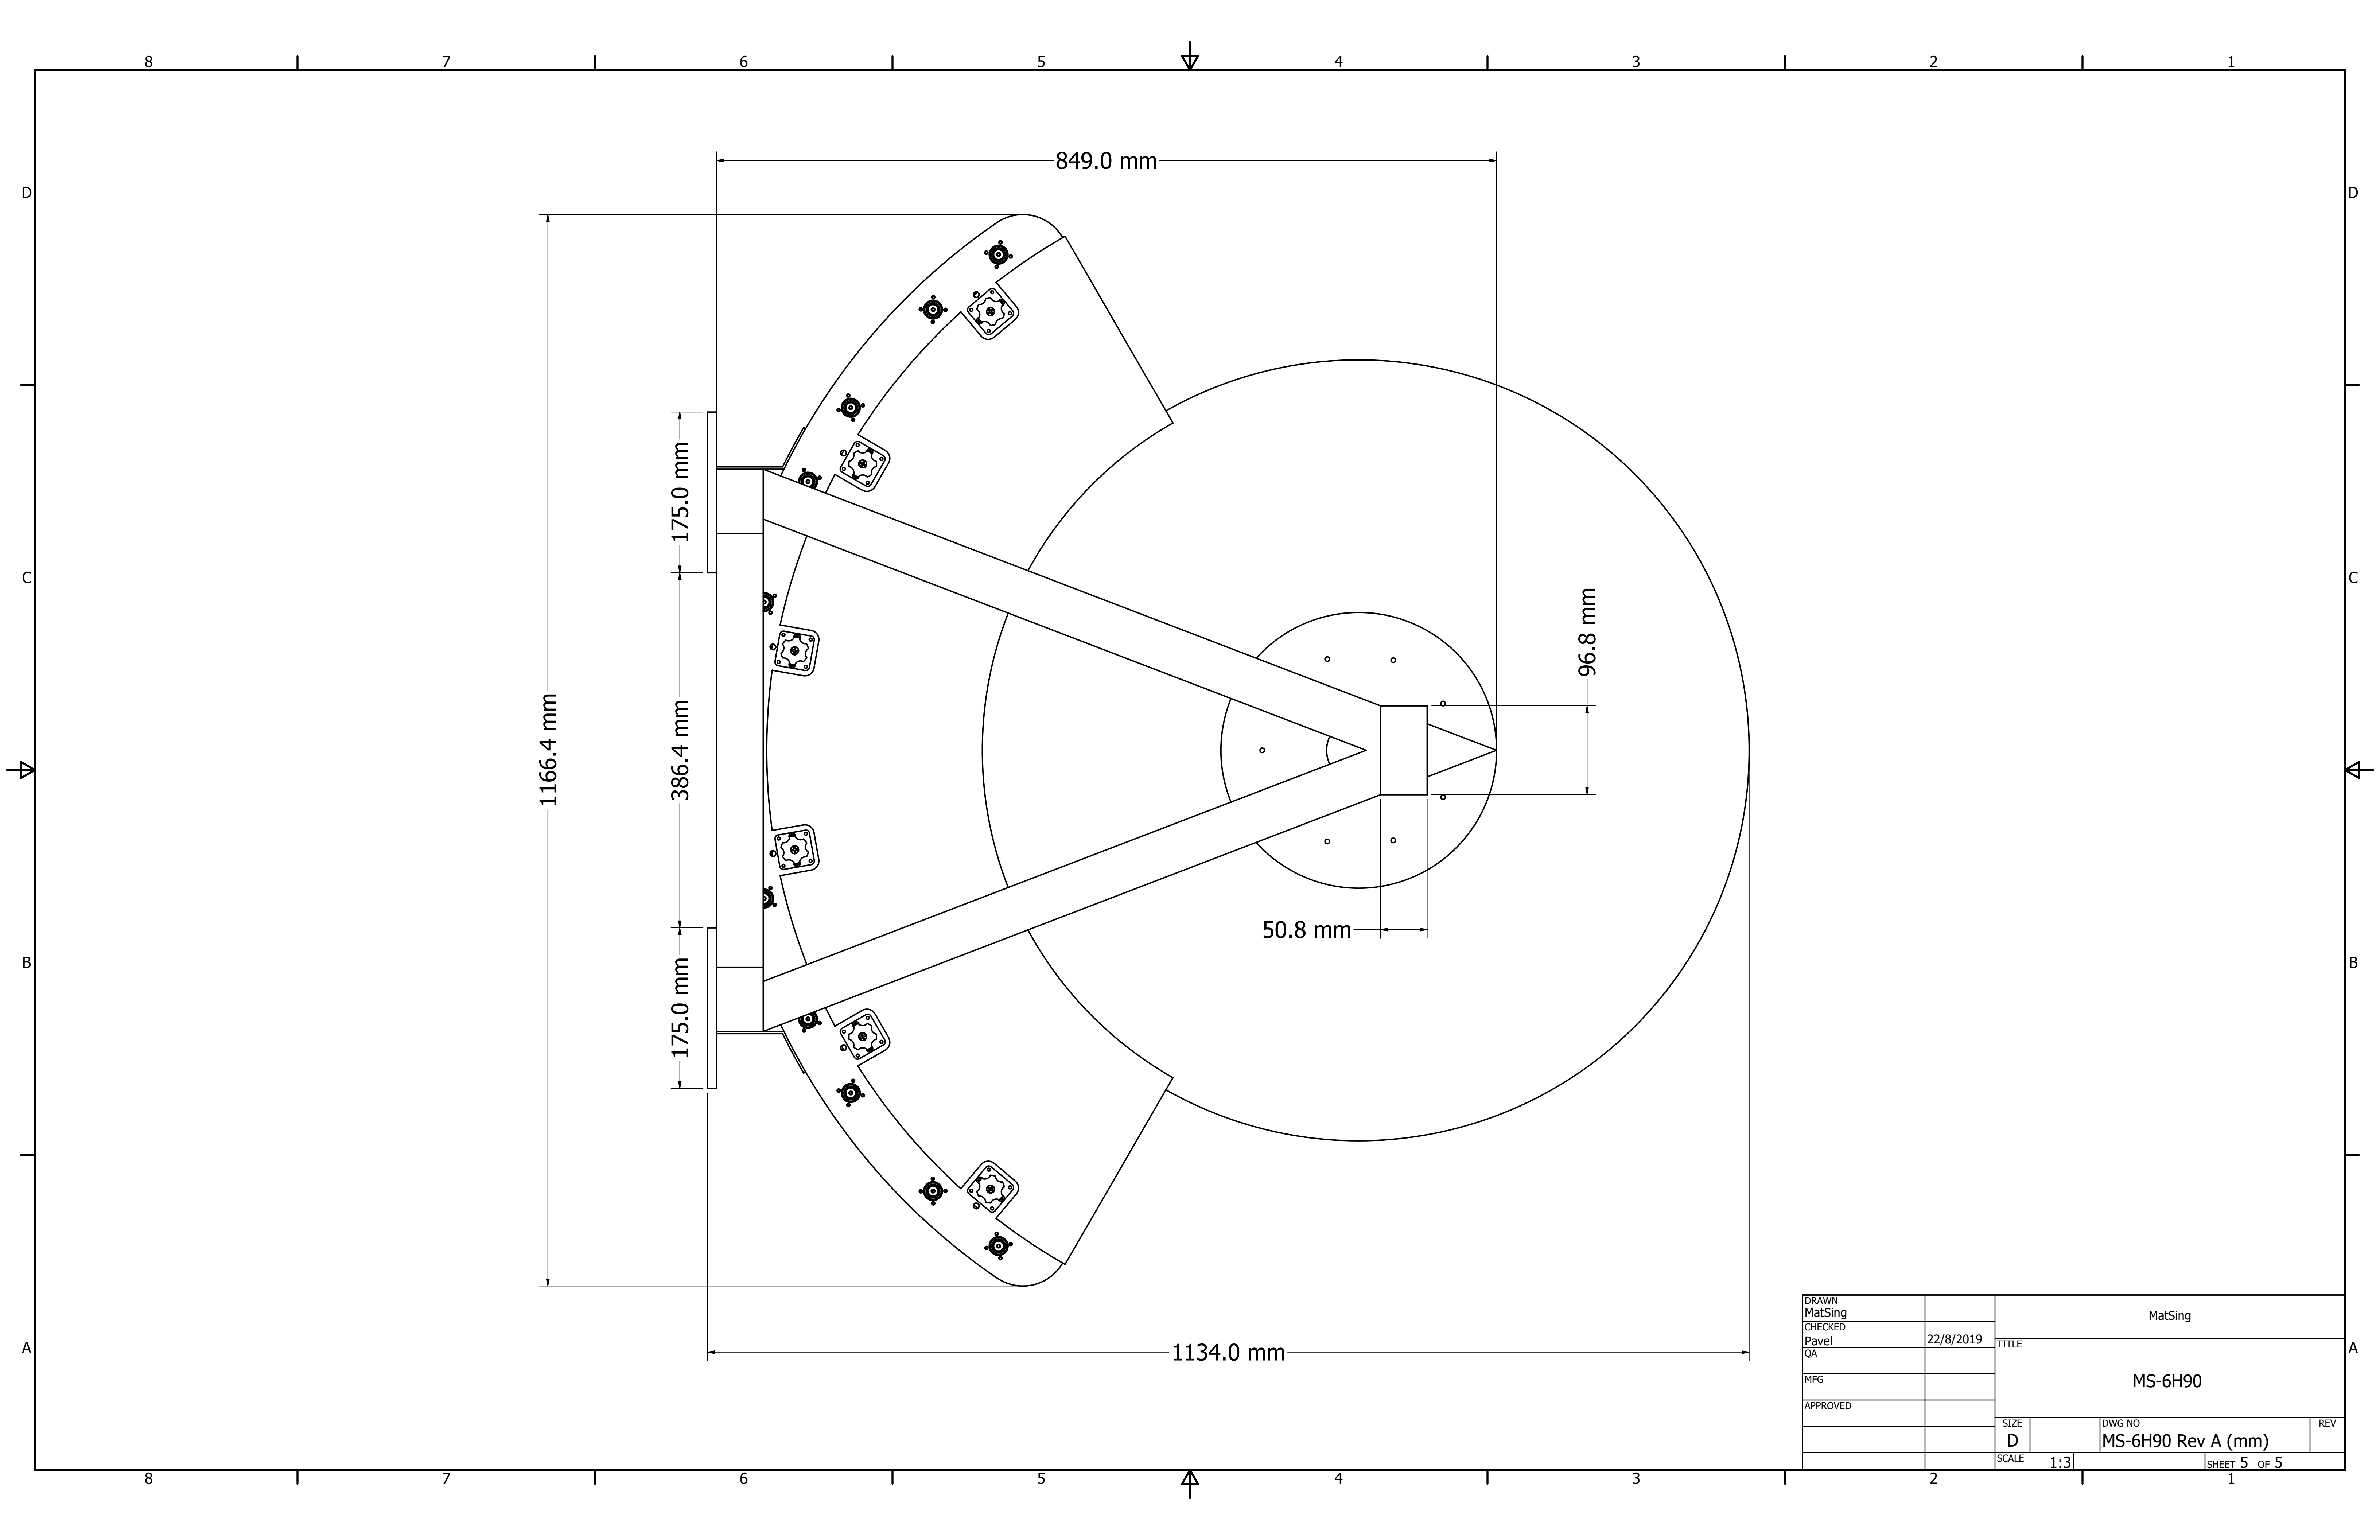

DRAWN MatSing		MatSing		
CHECKED Pavel	22/8/2019	TITLE		
QA		MS-6H90		
MFG		SIZE	DWG NO	REV
APPROVED		D	MS-6H90 Rev A (mm)	
		SCALE	0.2 : 1	SHEET 1 OF 5

DRAWN MatSing		MatSing		
CHECKED Pavel	22/8/2019	TITLE		
QA		MS-6H90		
MFG		SIZE D	DWG NO MS-6H90 Rev A (mm)	REV
APPROVED		SCALE 1 / 3	SHEET 2 OF 5	

DRAWN	MatSing	MatSing	
CHECKED	Pavel	TITLE	
QA	22/8/2019	MS-6H90	
MFG		SIZE	D
APPROVED		DWG NO	MS-6H90 Rev A (mm)
		SCALE	1:3
		SHEET 4 OF 5	

DRAWN	MatSing	MatSing		
CHECKED	Pavel	22/8/2019	TITLE	
QA			MS-6H90	
MFG				
APPROVED				
		SIZE	DWG NO	REV
		D	MS-6H90 Rev A (mm)	
		SCALE	1:3	SHEET 5 OF 5