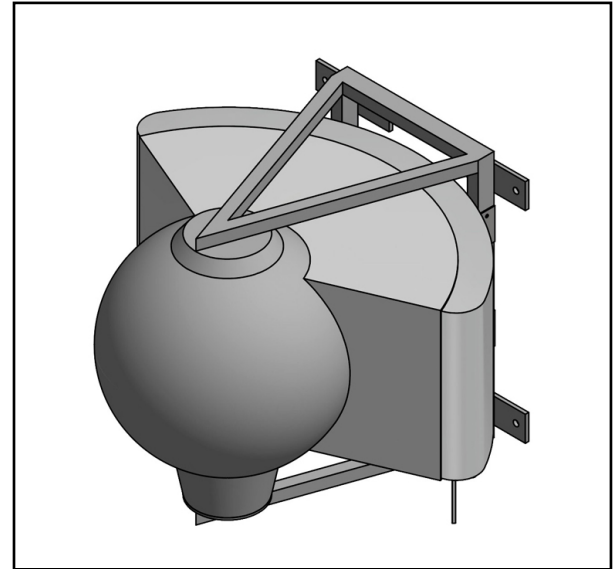

Wind Load

Antenna MS-18C45

Antenna Model Number

MS-18C45

Velocity [km/h]

150

Dimensions: H x W x D [mm]

619.5 X 792 X 695

Results

	Frontal	Lateral	Lateral
Frontal Wind Load [N/lbf]	316/71	370/83	-