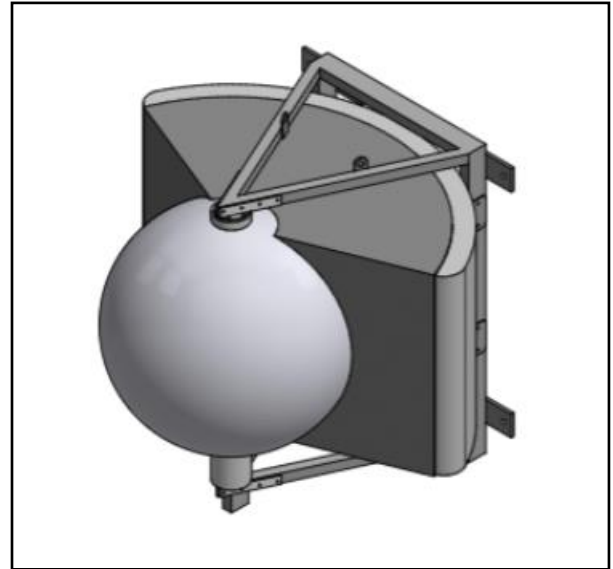

Wind Load

Antenna MS-4H60

Antenna Model Number

MS-4H60

Velocity [km/h]

150

Dimensions: H x W x D [mm]

660 X 830 X 792