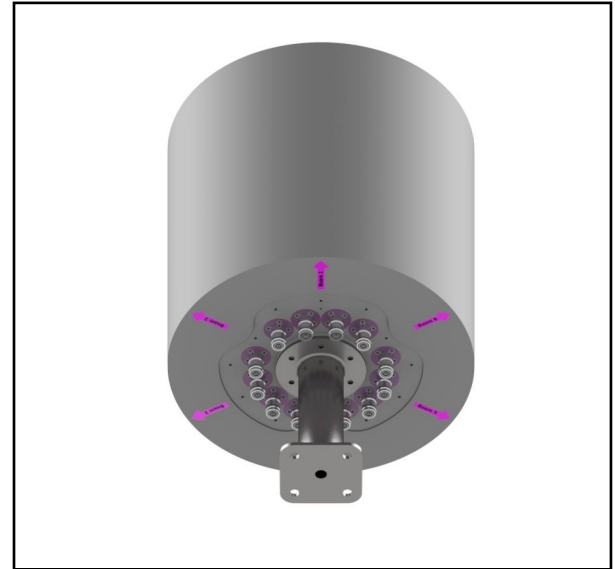

Wind Load

Antenna MS-LP-6-F2

Antenna Model Number

MS-LP-6-F2

Velocity [km/h]

150

Dimensions: [mm]

470 X 365 X 365

Results

	Frontal	Lateral
Wind Load [N/lbf]	100.3/22.5	100.3/22.5
EPA [m ²]	0.094	0.094