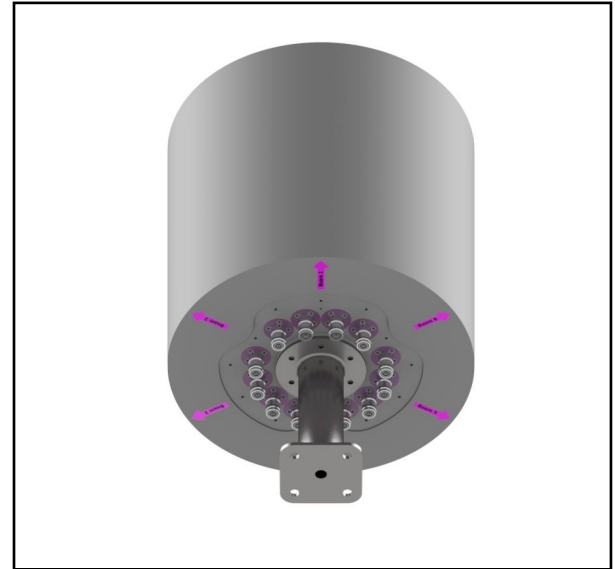

Wind Load

Antenna MS-LPP-6-F2

Antenna Model Number

MS-LPP-6-F2

Velocity [km/h]

150

Dimensions: [mm]

470 X 365 X 365

Results

	Frontal	Lateral
Wind Load [N/lbf]	100.3/22.5	100.3/22.5
EPA [m ²]	0.094	0.094