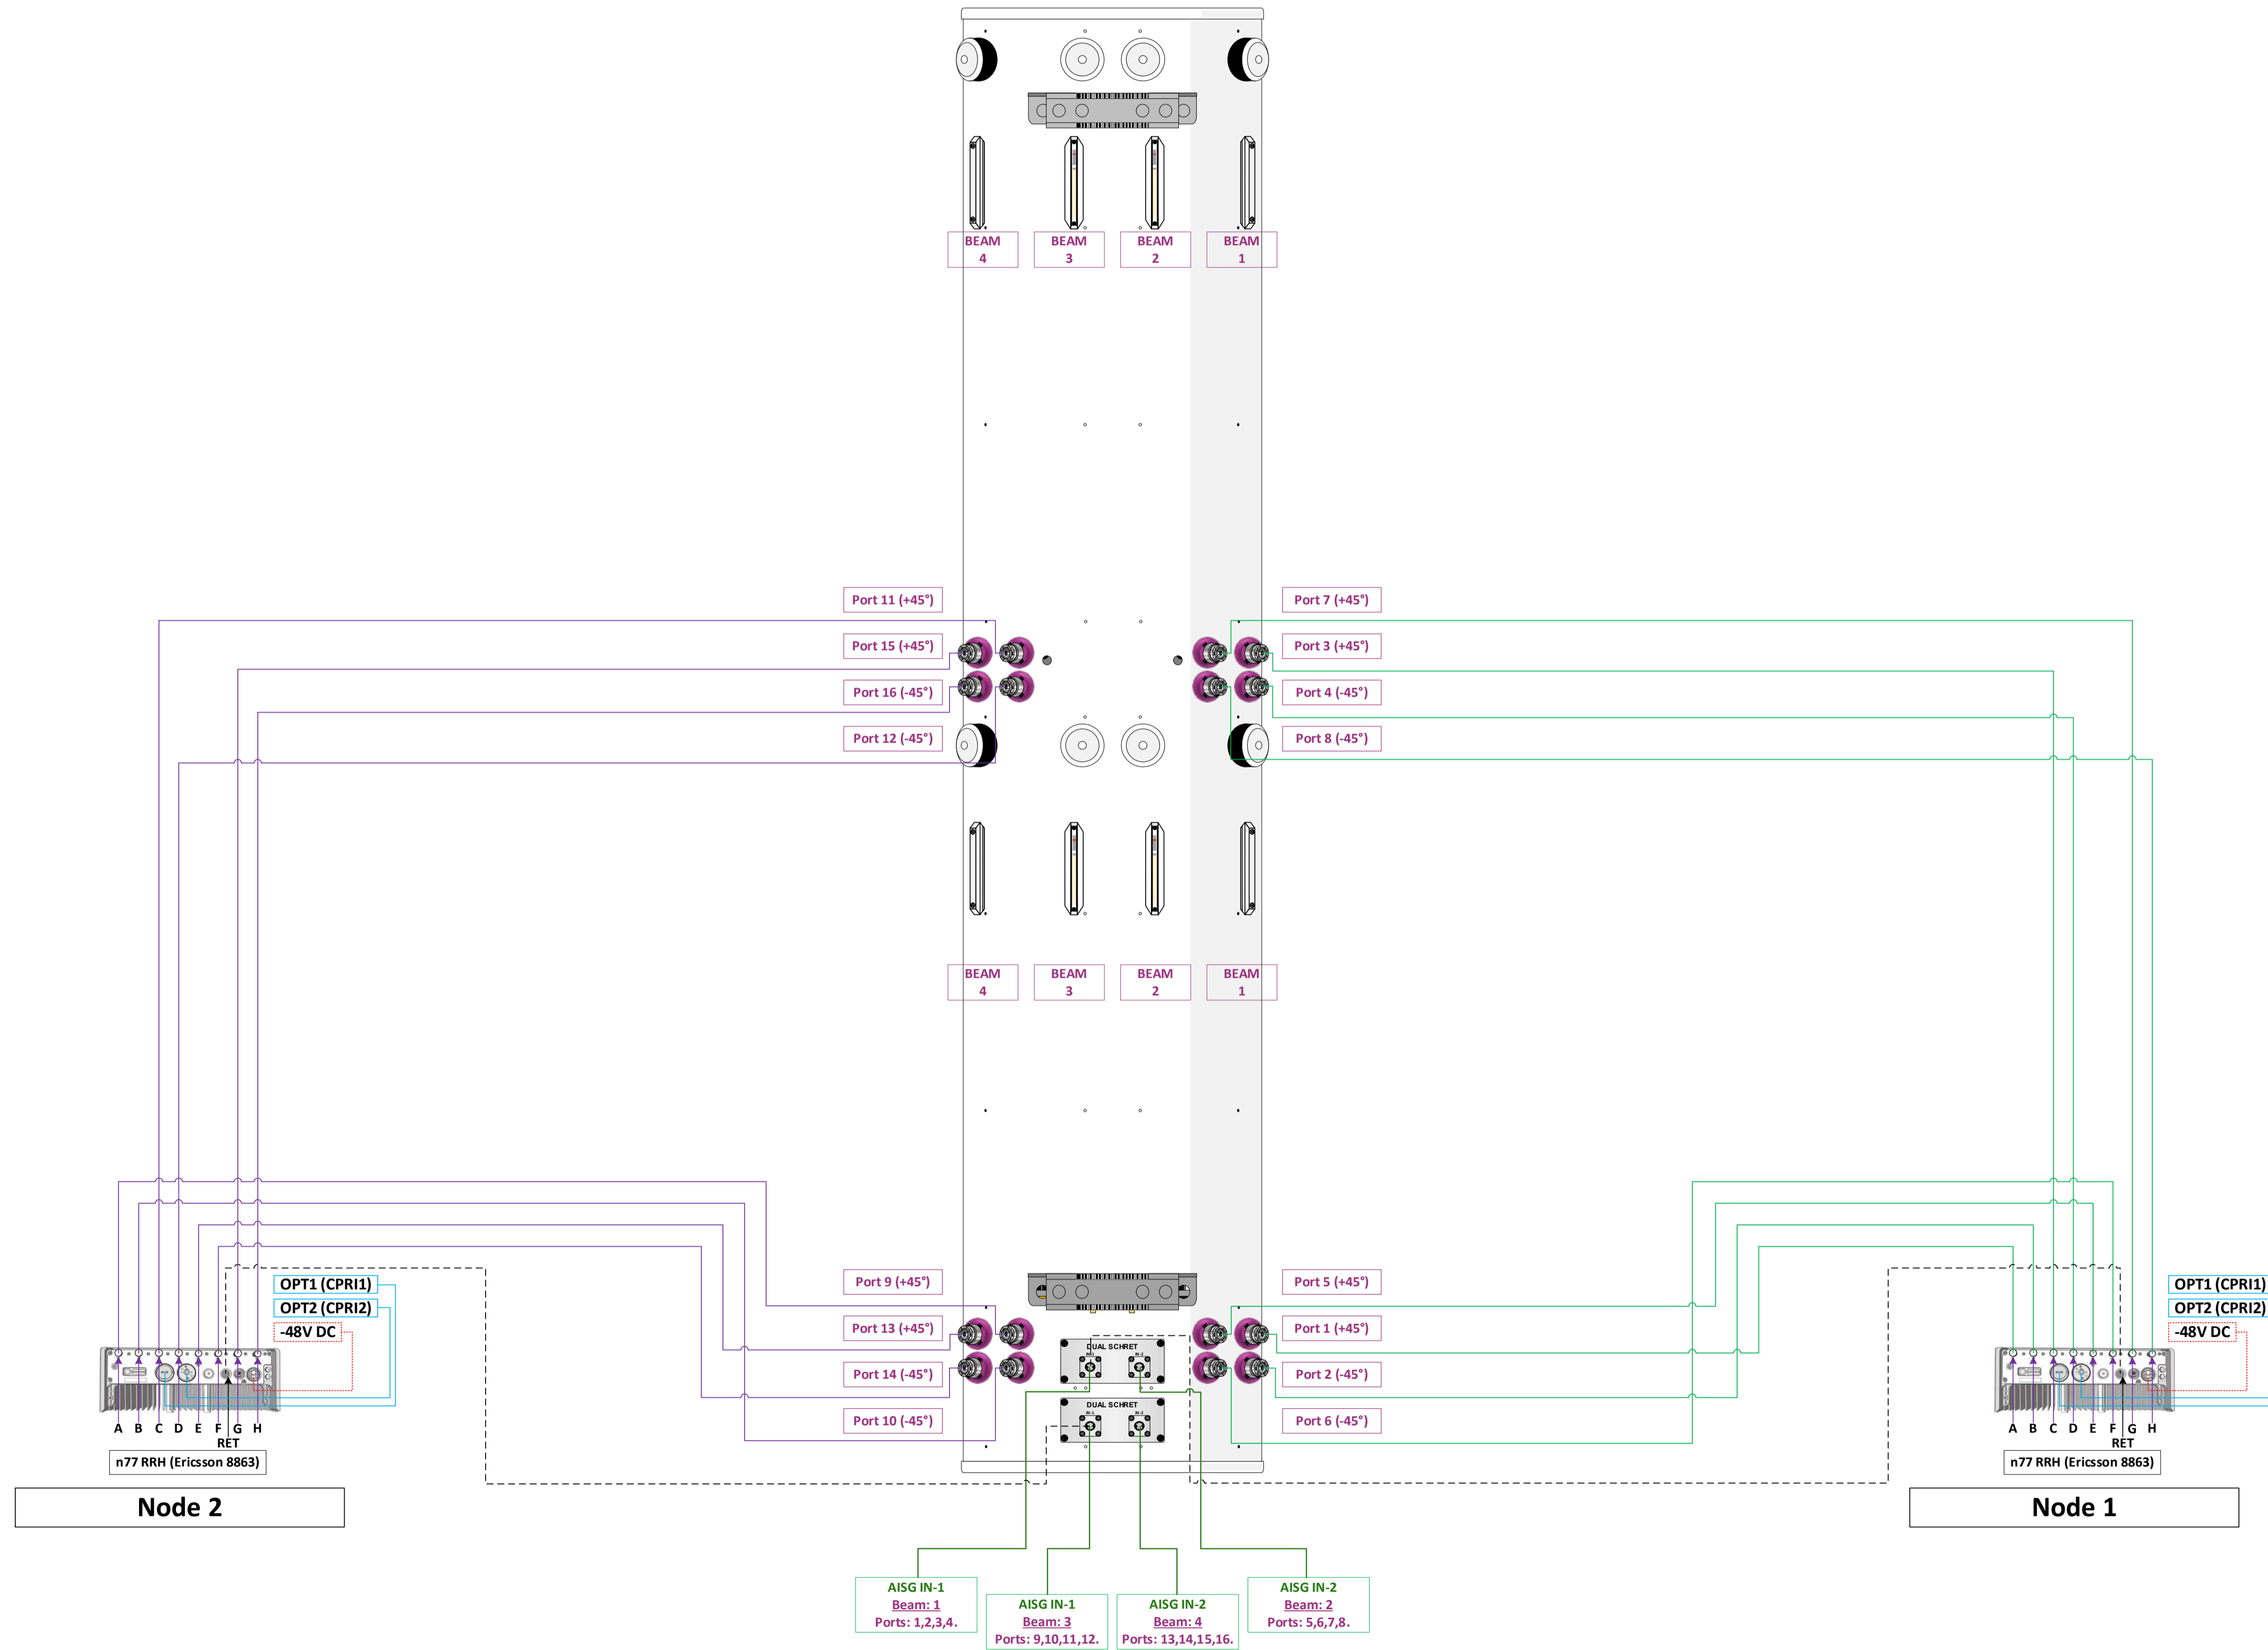

RRH Plumbing Diagrams

MS-MBA-4-C4A3

Table of contents

1. Table of contents
2. Revision History
3. Applicable RRH Models
4. Ericsson Diagram
5. Ericsson Port Mapping
6. Nokia Diagram
7. Nokia Port Mapping
8. Samsung Diagram
9. Samsung Port Mapping

MS-MBA-4-C4A3 with n77 RRH (Ericsson 8863)

REAR VIEW

Ericsson Port Mapping

MS-MBA-4-C4A3	Node 1: n77 RRH (Ericsson 8863)	Node 2: n77 RRH (Ericsson 8863)
Port 1	A	
Port 2	B	
Port 3	C	
Port 4	D	
Port 5	E	
Port 6	F	
Port 7	G	
Port 8	H	
Port 9		A
Port 10		B
Port 11		C
Port 12		D
Port 13		E
Port 14		F
Port 15		G
Port 16		H
AISG IN-1	RET	
AISG IN-1		RET

MS-MBA-4-C4A3 with n77 RRH (Nokia AirScale AZQW)

REAR VIEW

Nokia Port Mapping

MS-MBA-4-C4A3	Node 1: n77 RRH (Nokia AirScale AZQW)	Node 2: n77 RRH (Nokia AirScale AZQW)
Port 1	ANT 1	
Port 2	ANT 2	
Port 3	ANT 3	
Port 4	ANT 4	
Port 5	ANT 5	
Port 6	ANT 6	
Port 7	ANT 7	
Port 8	ANT 8	
Port 9		ANT 1
Port 10		ANT 2
Port 11		ANT 3
Port 12		ANT 4
Port 13		ANT 5
Port 14		ANT 6
Port 15		ANT 7
Port 16		ANT 8
AISG IN-1	RET	
AISG IN-1		RET

MS-MBA-4-C4A3 n77 RRH (Samsung RT8808-77A)

REAR VIEW

Samsung Port Mapping

MS-MBA-4-C4A3	Node 1: n77 RRH (Samsung RT8808-77A)	Node 2: n77 RRH (Samsung RT8808-77A)
Port 1	ANT 1	
Port 2	ANT 2	
Port 3	ANT 3	
Port 4	ANT 4	
Port 5	ANT 5	
Port 6	ANT 6	
Port 7	ANT 7	
Port 8	ANT 8	
Port 9		ANT 1
Port 10		ANT 2
Port 11		ANT 3
Port 12		ANT 4
Port 13		ANT 5
Port 14		ANT 6
Port 15		ANT 7
Port 16		ANT 8
AISG IN-1	RET	
AISG IN-1		RET