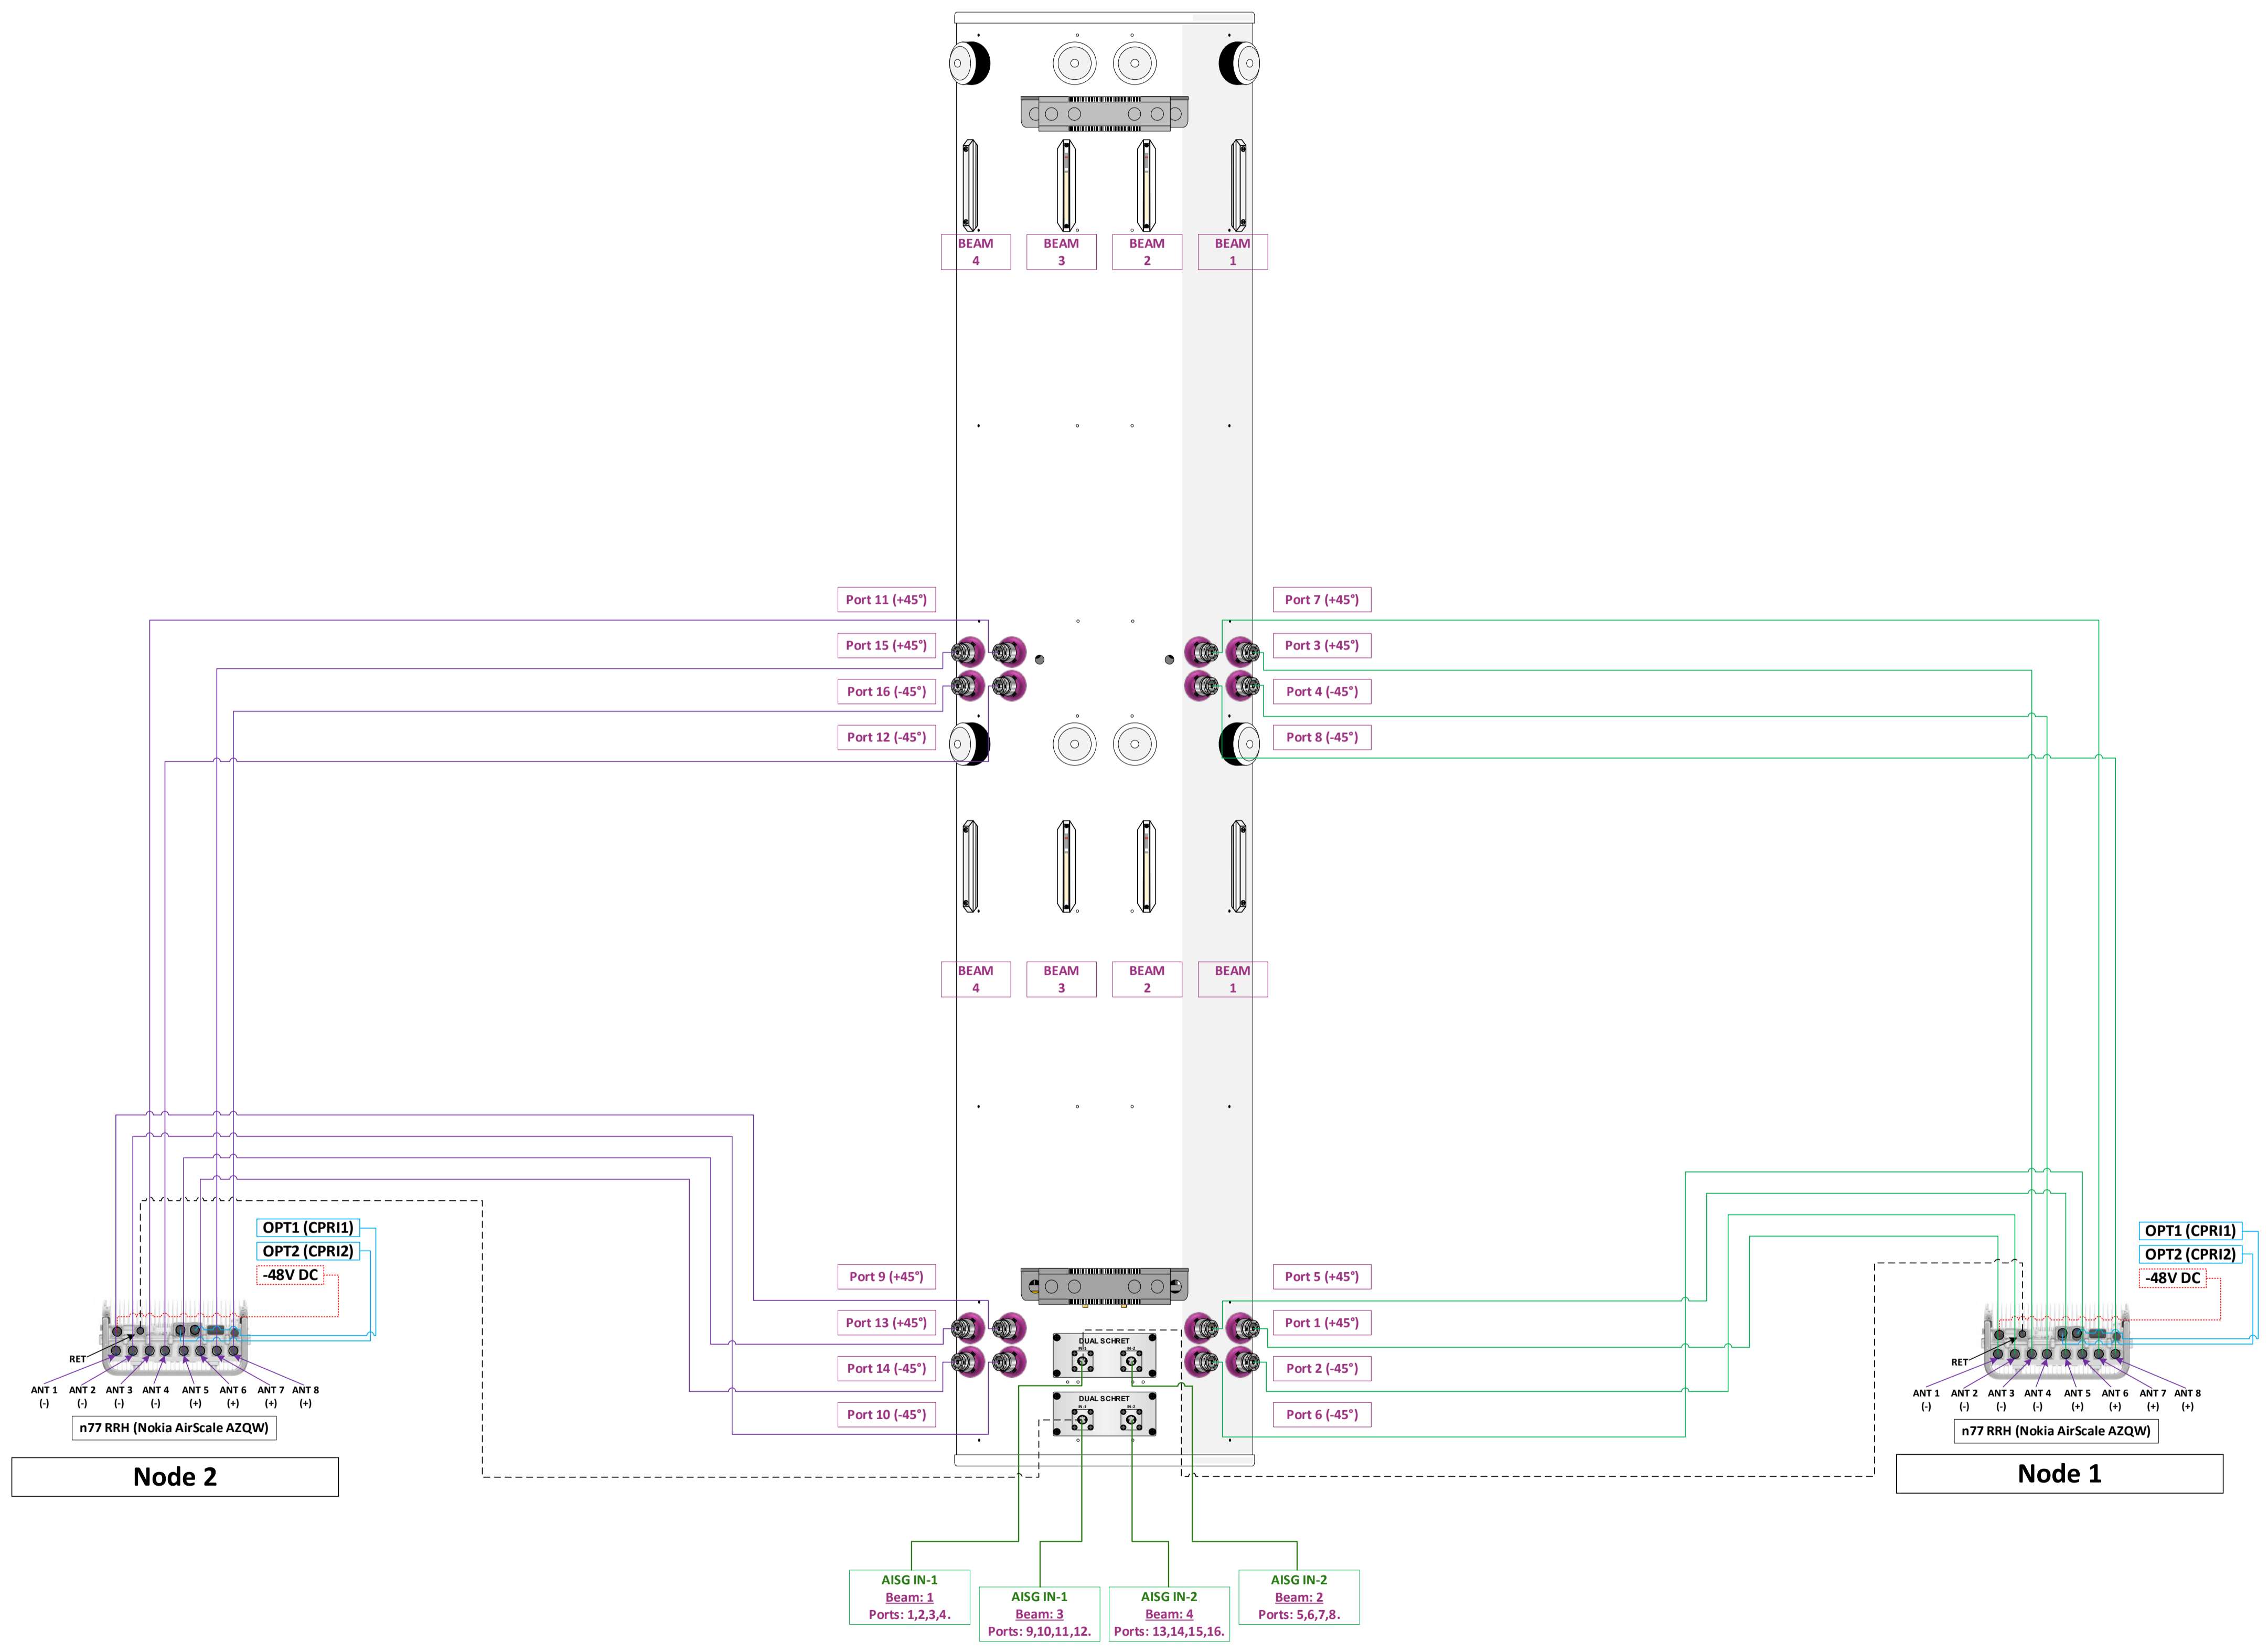

RRH Plumbing Diagrams

MS-MBA-4-C4A3

Table of contents

1. Table of contents
2. Revision History
3. Applicable RRH Models
4. Ericsson Diagram
5. Ericsson Port Mapping
6. Nokia Diagram
7. Nokia Port Mapping
8. Samsung Diagram
9. Samsung Port Mapping

MS-MBA-4-C4A3 with n77 RRH (Ericsson 8863)

REAR VIEW

Ericsson Port Mapping

MS-MBA-4-C4A3	Node 1: n77 RRH (Ericsson 8863)	Node 2: n77 RRH (Ericsson 8863)
Port 1	A	
Port 2	B	
Port 3	C	
Port 4	D	
Port 5	E	
Port 6	F	
Port 7	G	
Port 8	H	
Port 9		A
Port 10		B
Port 11		C
Port 12		D
Port 13		E
Port 14		F
Port 15		G
Port 16		H
AISG IN-1	RET	
AISG IN-1		RET

MS-MBA-4-C4A3 with n77 RRH (Nokia AirScale AZQW)

REAR VIEW

Nokia Port Mapping

MS-MBA-4-C4A3	Node 1: n77 RRH (Nokia AirScale AZQW)	Node 2: n77 RRH (Nokia AirScale AZQW)
Port 1	ANT 1	
Port 2	ANT 2	
Port 3	ANT 3	
Port 4	ANT 4	
Port 5	ANT 5	
Port 6	ANT 6	
Port 7	ANT 7	
Port 8	ANT 8	
Port 9		ANT 1
Port 10		ANT 2
Port 11		ANT 3
Port 12		ANT 4
Port 13		ANT 5
Port 14		ANT 6
Port 15		ANT 7
Port 16		ANT 8
AISG IN-1	RET	
AISG IN-1		RET

MS-MBA-4-C4A3 n77 RRH (Samsung RT8808-77A)

REAR VIEW

Samsung Port Mapping

MS-MBA-4-C4A3	Node 1: n77 RRH (Samsung RT8808-77A)	Node 2: n77 RRH (Samsung RT8808-77A)
Port 1	ANT 1	
Port 2	ANT 2	
Port 3	ANT 3	
Port 4	ANT 4	
Port 5	ANT 5	
Port 6	ANT 6	
Port 7	ANT 7	
Port 8	ANT 8	
Port 9		ANT 1
Port 10		ANT 2
Port 11		ANT 3
Port 12		ANT 4
Port 13		ANT 5
Port 14		ANT 6
Port 15		ANT 7
Port 16		ANT 8
AISG IN-1	RET	
AISG IN-1		RET