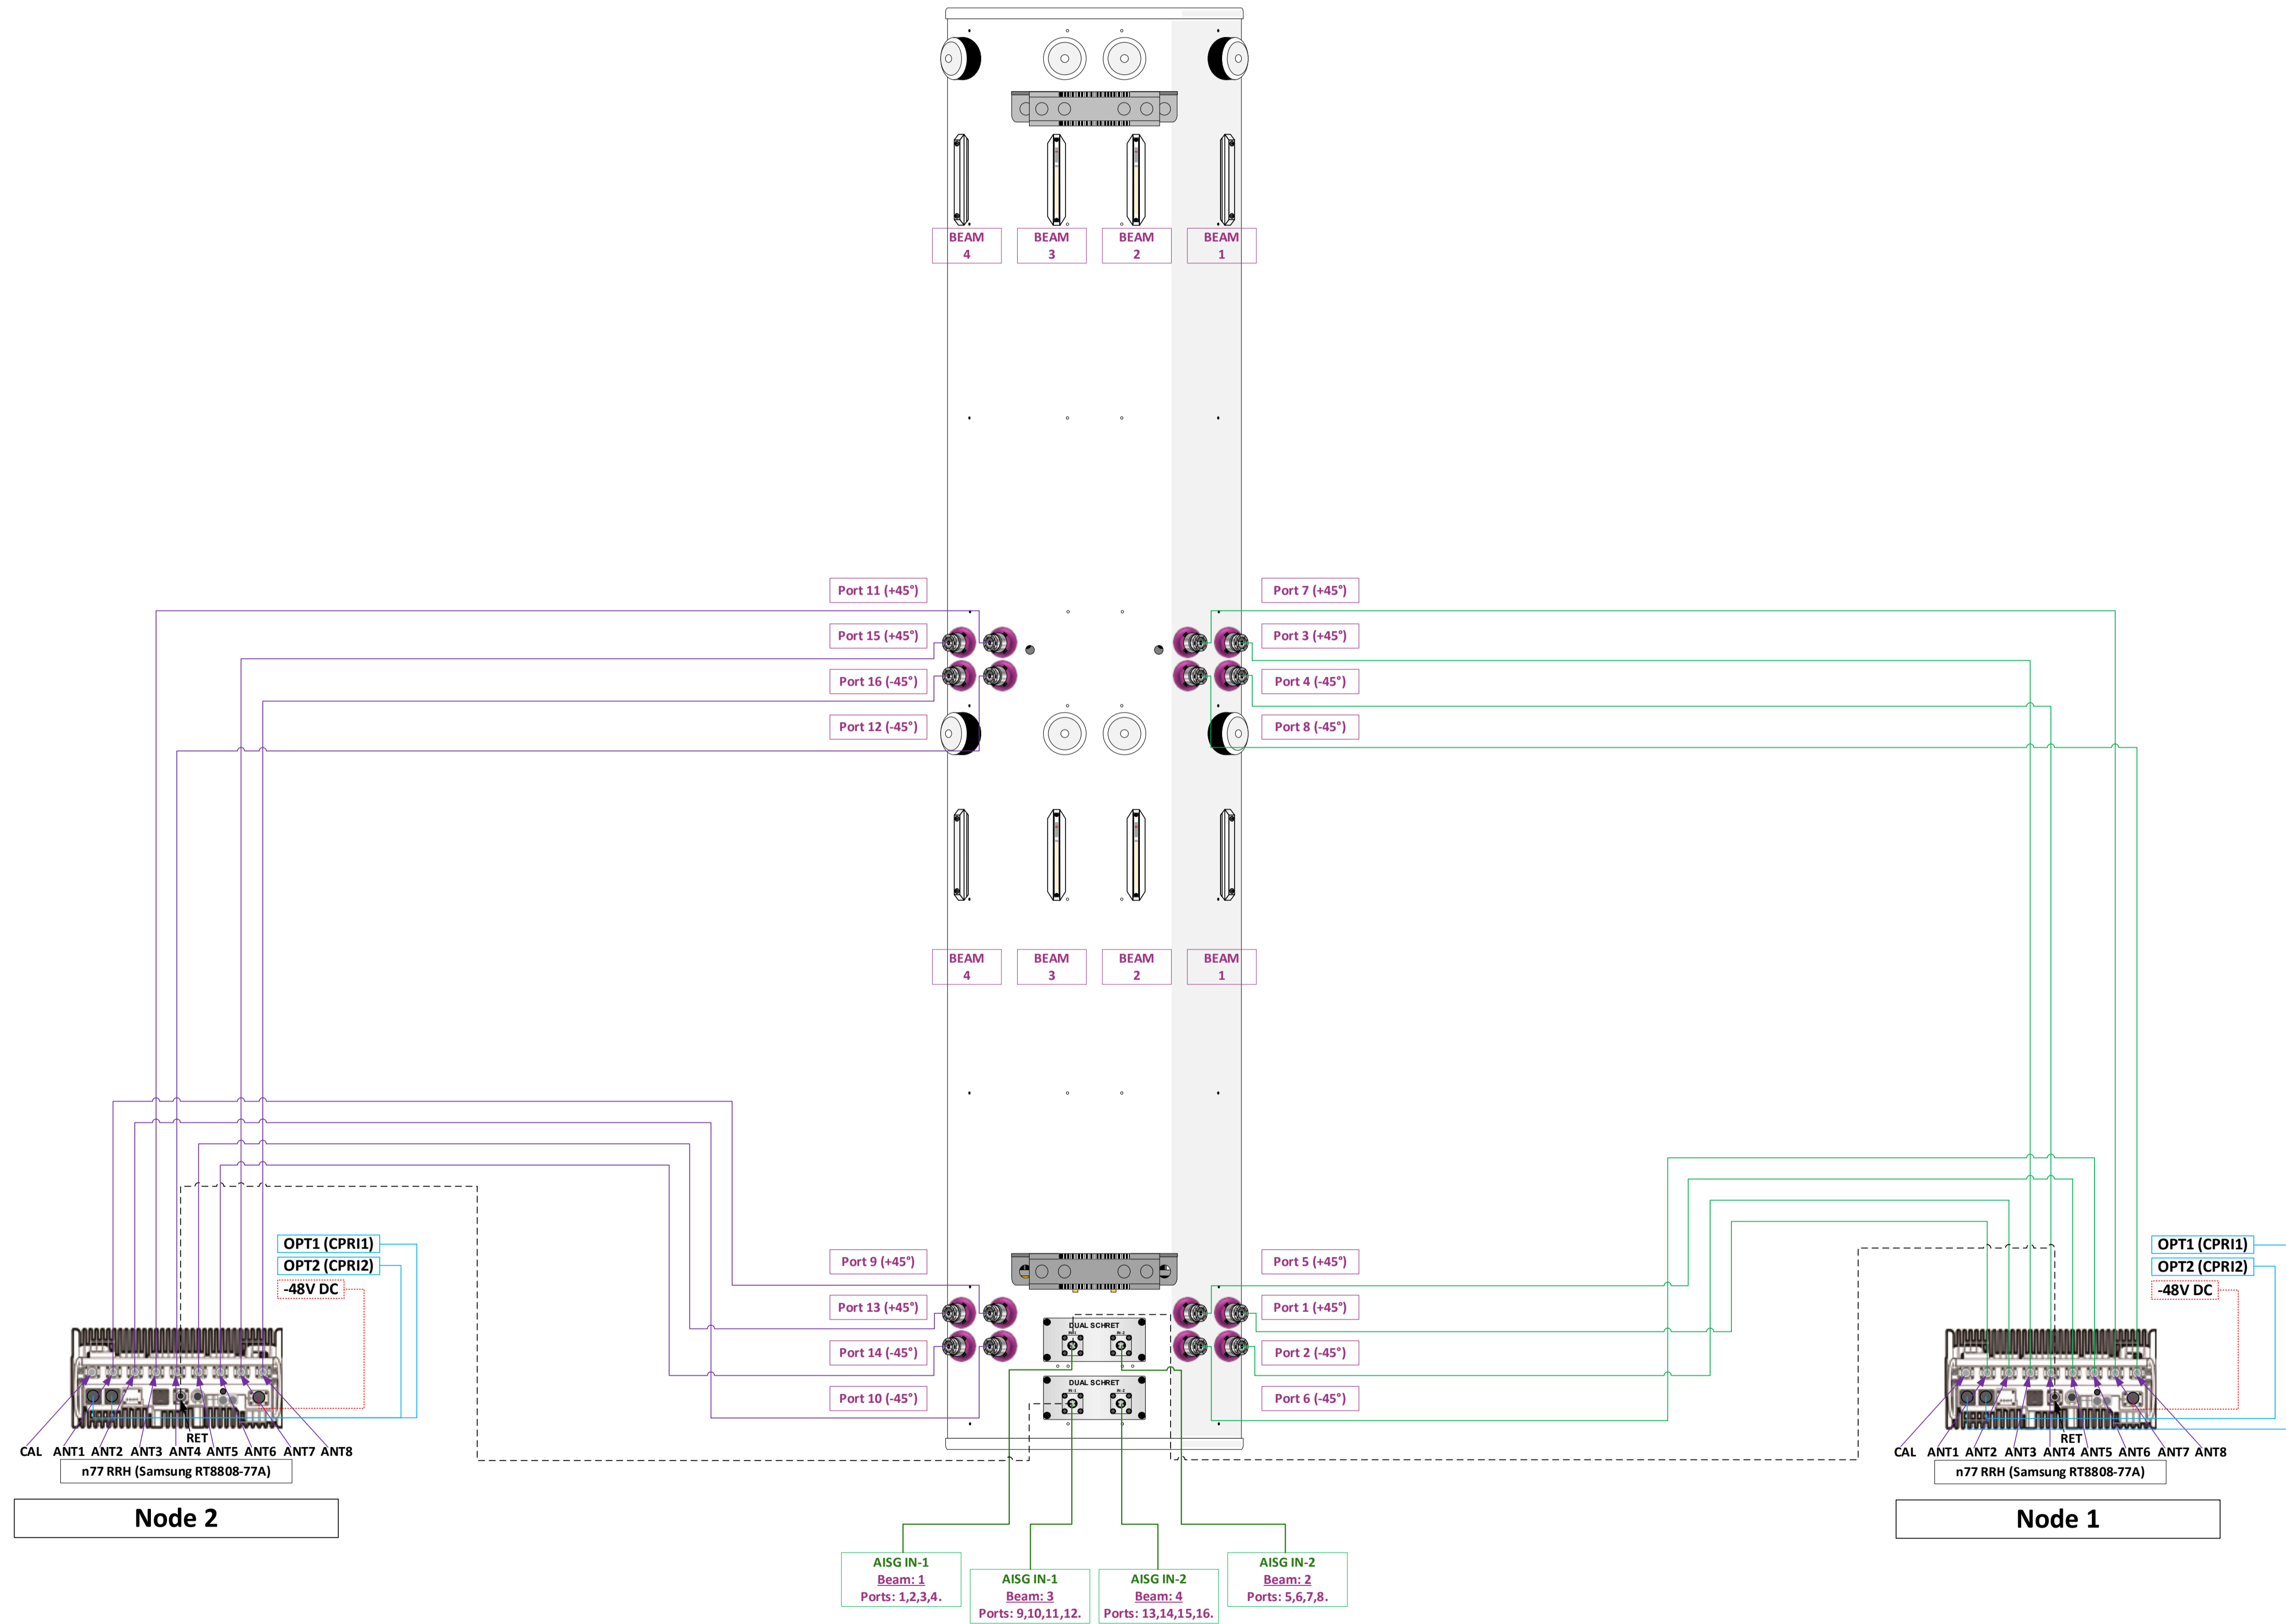

RRH Plumbing Diagrams

MS-MBA-4-C4A3

Table of contents

1. Table of contents
2. Revision History
3. Applicable RRH Models
4. Ericsson Diagram
5. Ericsson Port Mapping
6. Nokia Diagram
7. Nokia Port Mapping
8. Samsung Diagram
9. Samsung Port Mapping

MS-MBA-4-C4A3 with n77 RRH (Ericsson 8863)

REAR VIEW

Ericsson Port Mapping

MS-MBA-4-C4A3	Node 1: n77 RRH (Ericsson 8863)	Node 2: n77 RRH (Ericsson 8863)
Port 1	A	
Port 2	B	
Port 3	C	
Port 4	D	
Port 5	E	
Port 6	F	
Port 7	G	
Port 8	H	
Port 9		A
Port 10		B
Port 11		C
Port 12		D
Port 13		E
Port 14		F
Port 15		G
Port 16		H
AISG IN-1	RET	
AISG IN-1		RET

MS-MBA-4-C4A3 with n77 RRH (Nokia AirScale AZQW)

REAR VIEW

Nokia Port Mapping

MS-MBA-4-C4A3	Node 1: n77 RRH (Nokia AirScale AZQW)	Node 2: n77 RRH (Nokia AirScale AZQW)
Port 1	ANT 1	
Port 2	ANT 2	
Port 3	ANT 3	
Port 4	ANT 4	
Port 5	ANT 5	
Port 6	ANT 6	
Port 7	ANT 7	
Port 8	ANT 8	
Port 9		ANT 1
Port 10		ANT 2
Port 11		ANT 3
Port 12		ANT 4
Port 13		ANT 5
Port 14		ANT 6
Port 15		ANT 7
Port 16		ANT 8
AISG IN-1	RET	
AISG IN-1		RET

MS-MBA-4-C4A3 n77 RRH (Samsung RT8808-77A)

REAR VIEW

Samsung Port Mapping

MS-MBA-4-C4A3	Node 1: n77 RRH (Samsung RT8808-77A)	Node 2: n77 RRH (Samsung RT8808-77A)
Port 1	ANT 1	
Port 2	ANT 2	
Port 3	ANT 3	
Port 4	ANT 4	
Port 5	ANT 5	
Port 6	ANT 6	
Port 7	ANT 7	
Port 8	ANT 8	
Port 9		ANT 1
Port 10		ANT 2
Port 11		ANT 3
Port 12		ANT 4
Port 13		ANT 5
Port 14		ANT 6
Port 15		ANT 7
Port 16		ANT 8
AISG IN-1	RET	
AISG IN-1		RET