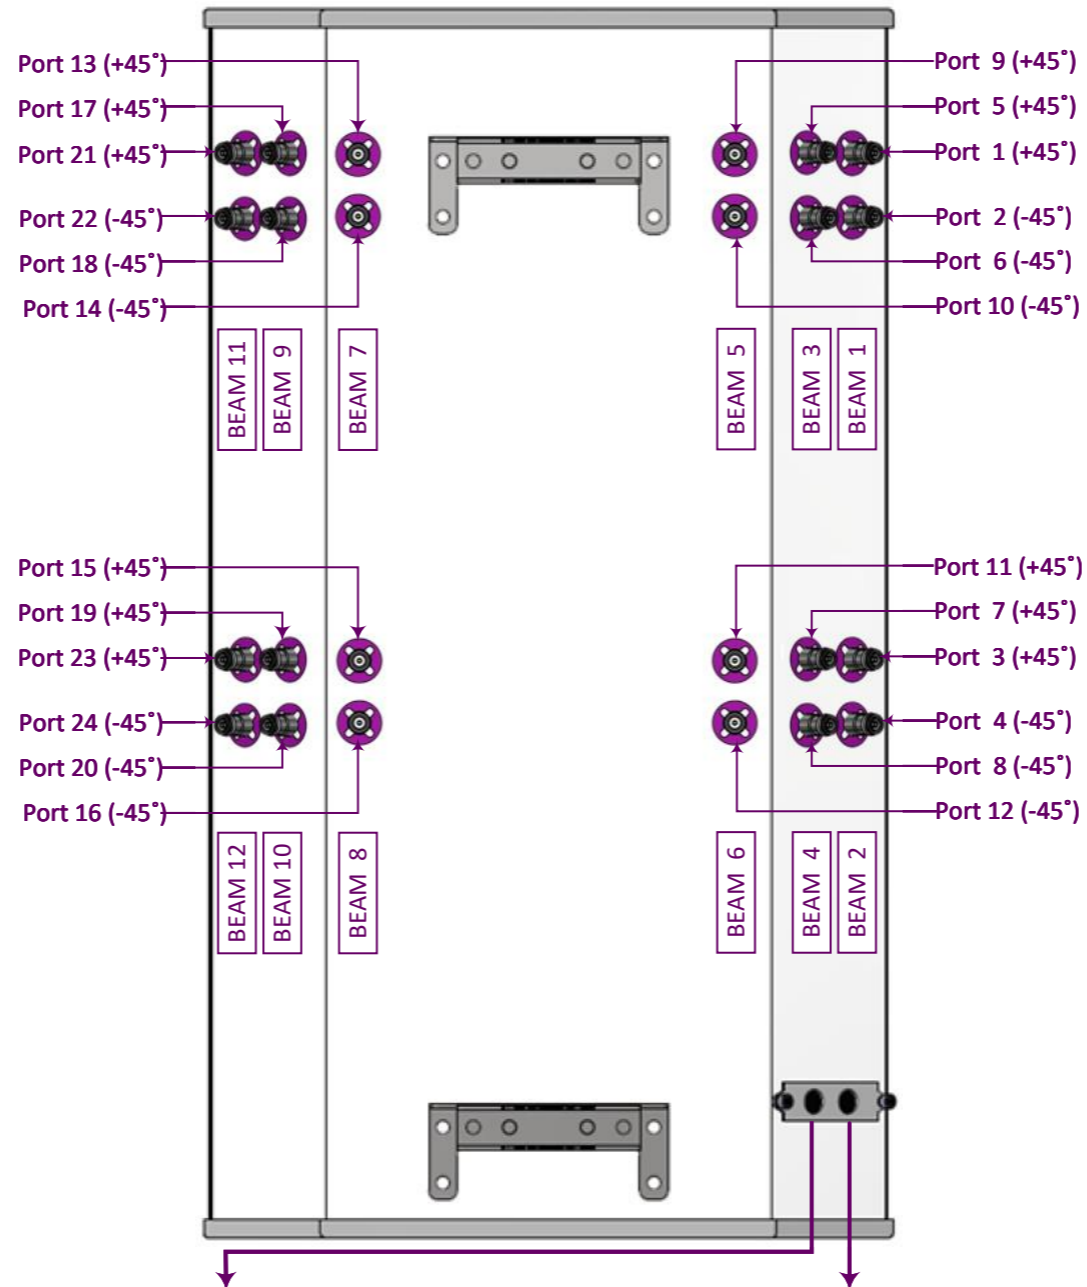

MS-MBA-6.6-F2-F2-45

REAR VIEW CONNECTOR LAYOUT

1-AISG IN-1

Beam 1: Port 1 – 2 / Beam 3: Port 5 - 6  
 Beam 5: Port 9 – 10 / Beam 7: Port 13 – 14  
 Beam 9: Port 17 – 18 / Beam 11: Port 21 - 22

1-AISG IN-2

Beam 2: Port 3 – 4 / Beam 4: Port 7 - 8  
 Beam 6: Port 11 – 12 / Beam 8: Port 15 – 16  
 Beam 10: Port 19 – 20 / Beam 12: Port 23 -24