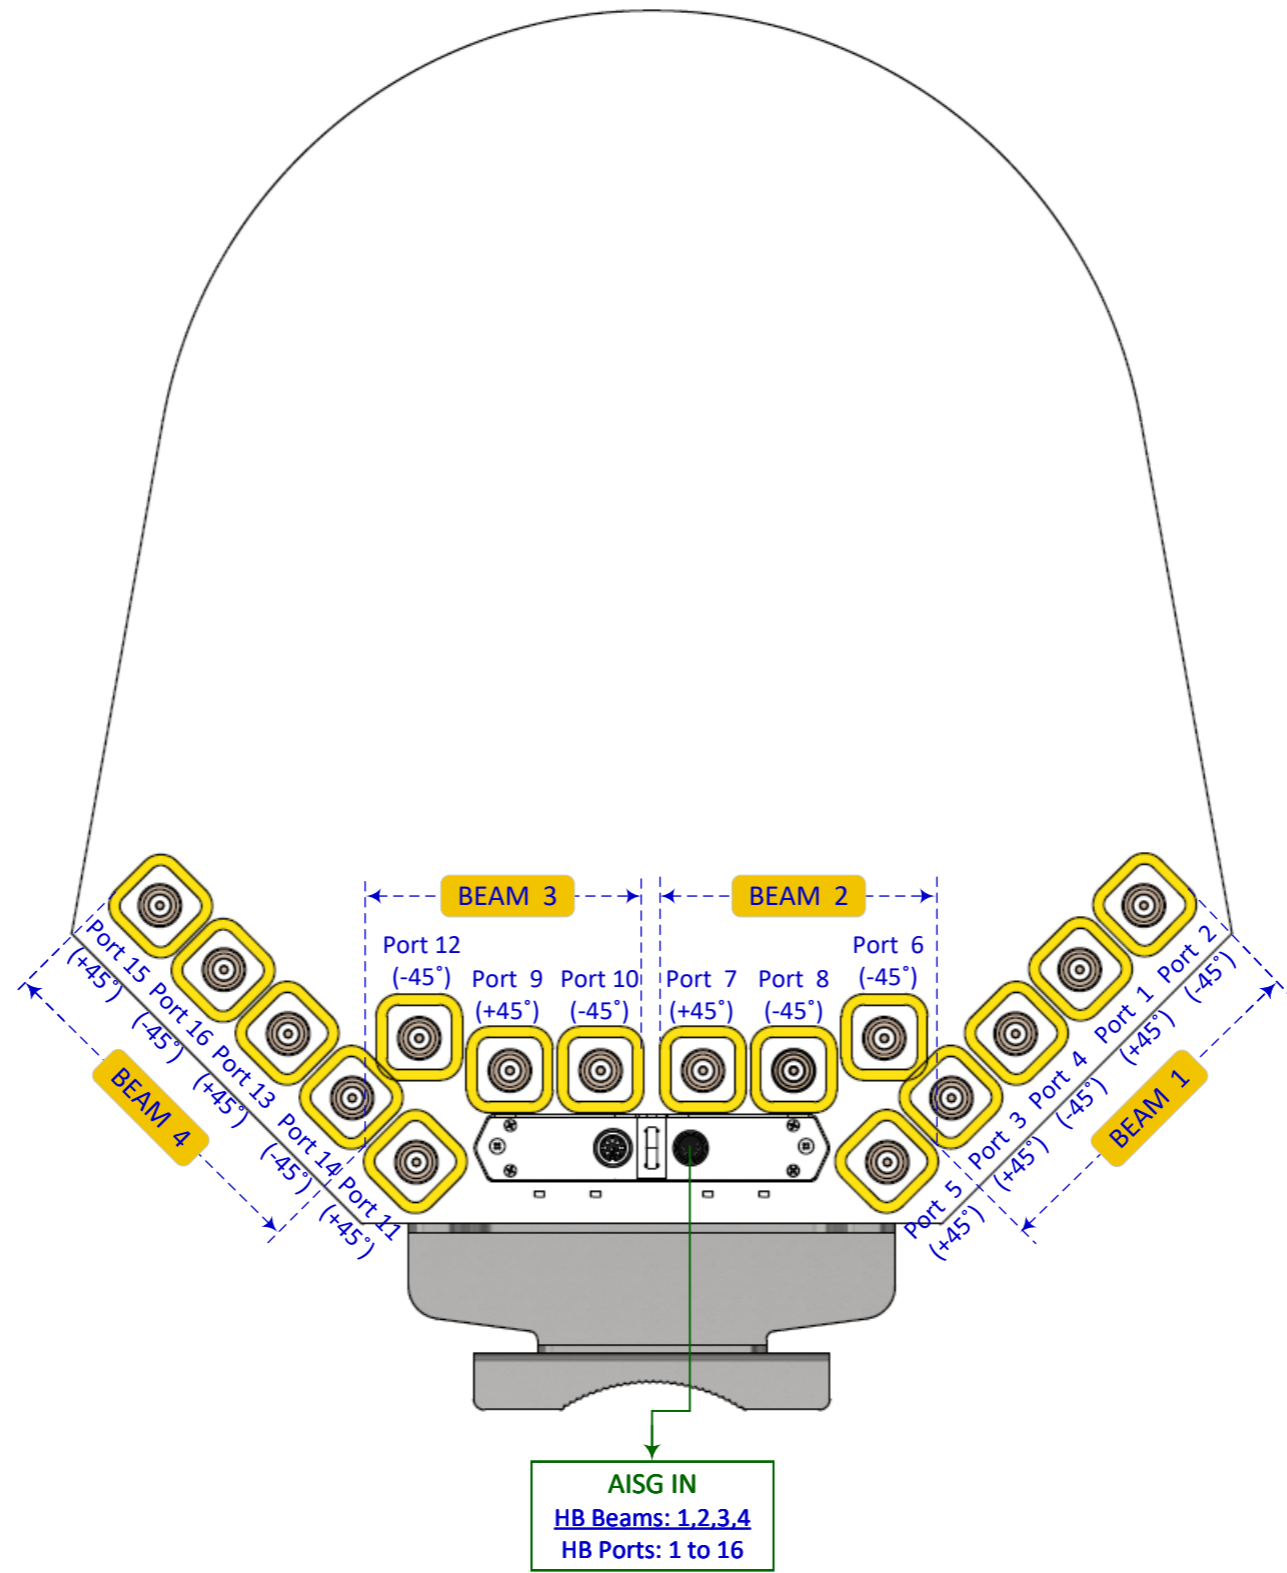

MS-MBC-4-H4-12

PLAN VIEW CONNECTOR LAYOUT

Date	Prepared by	Approved by	Document nos.	Rev	Changes	Antenna Connector Layout	MS-MBC-4-H4-12
24 Sep 2024	Ray Ling	Pavel	MBC-4H4-12-CL-001	0			